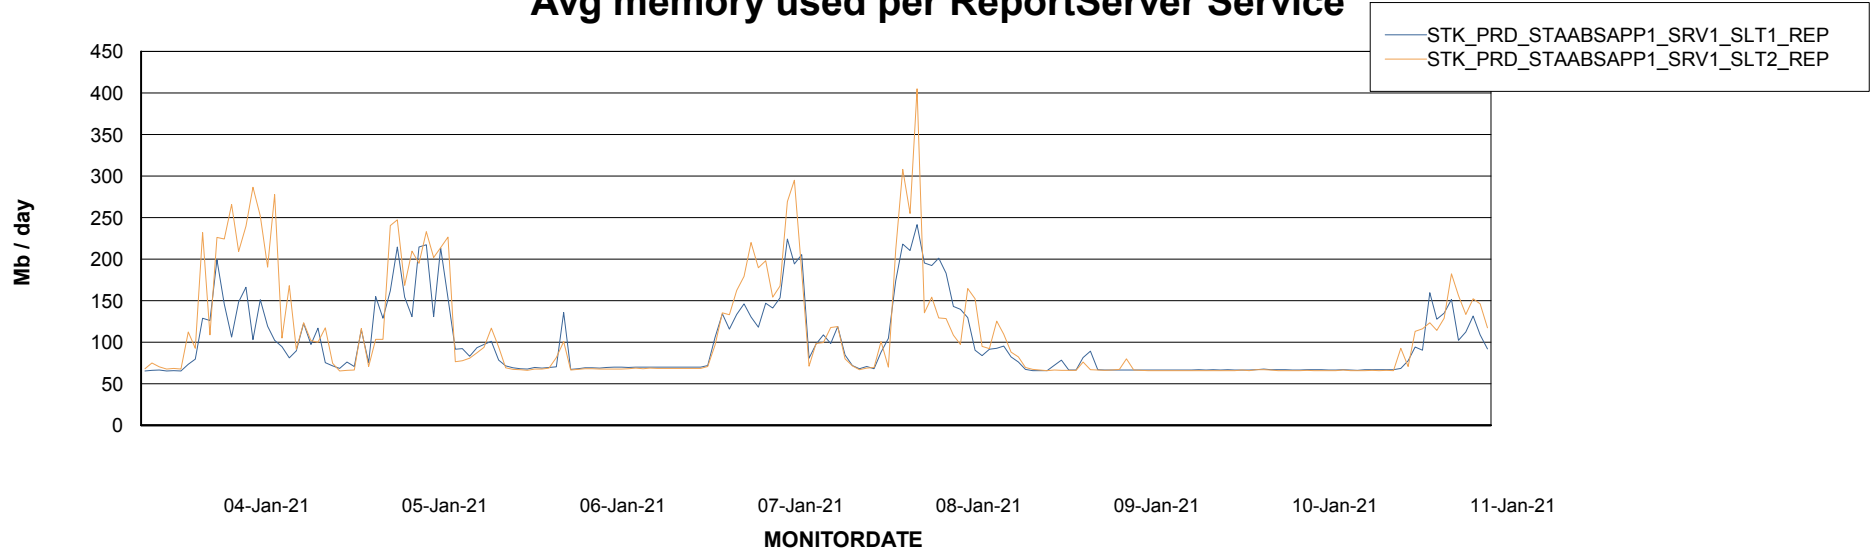

Avg memory used per ABS Server Service

Avg users per day per ABS server

Weekly SLA Customer Report

Customer STK_Production
Database ID 82

ABSSolute Application ReportServer Services

Avg memory used per ReportServer Service