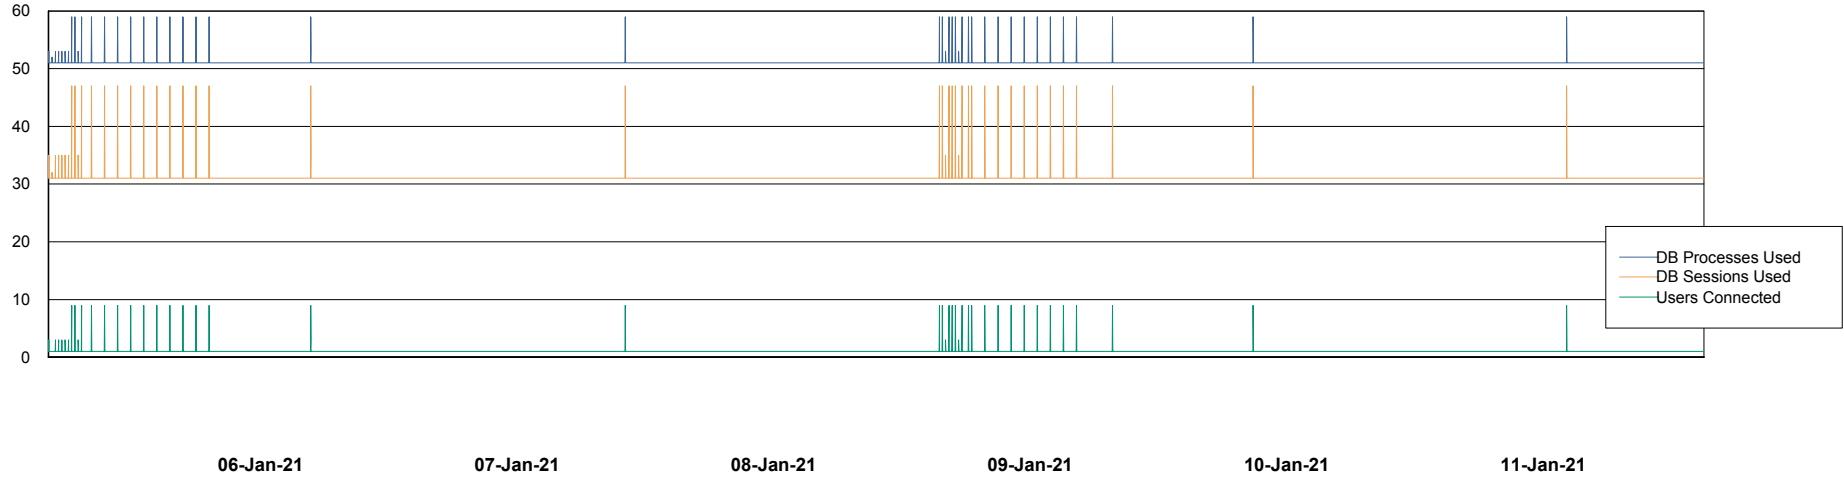

Weekly SLA Customer Report

Customer STK_Production
Database ID 82

Database Performance STKDB_ABS1 Production Database

DB Processes Max 500
DB Sessions Max 776

Weekly SLA Customer Report

Customer STK_Production
Database ID 82

Database Performance STKDB_ABS1SB Standby Database

DB Processes Max 500
DB Sessions Max 774

Weekly SLA Customer Report

Customer STK_Production
 Database ID 82

DATABASE SIZE STKDB_ABS1 Production Database

Database growth over last month