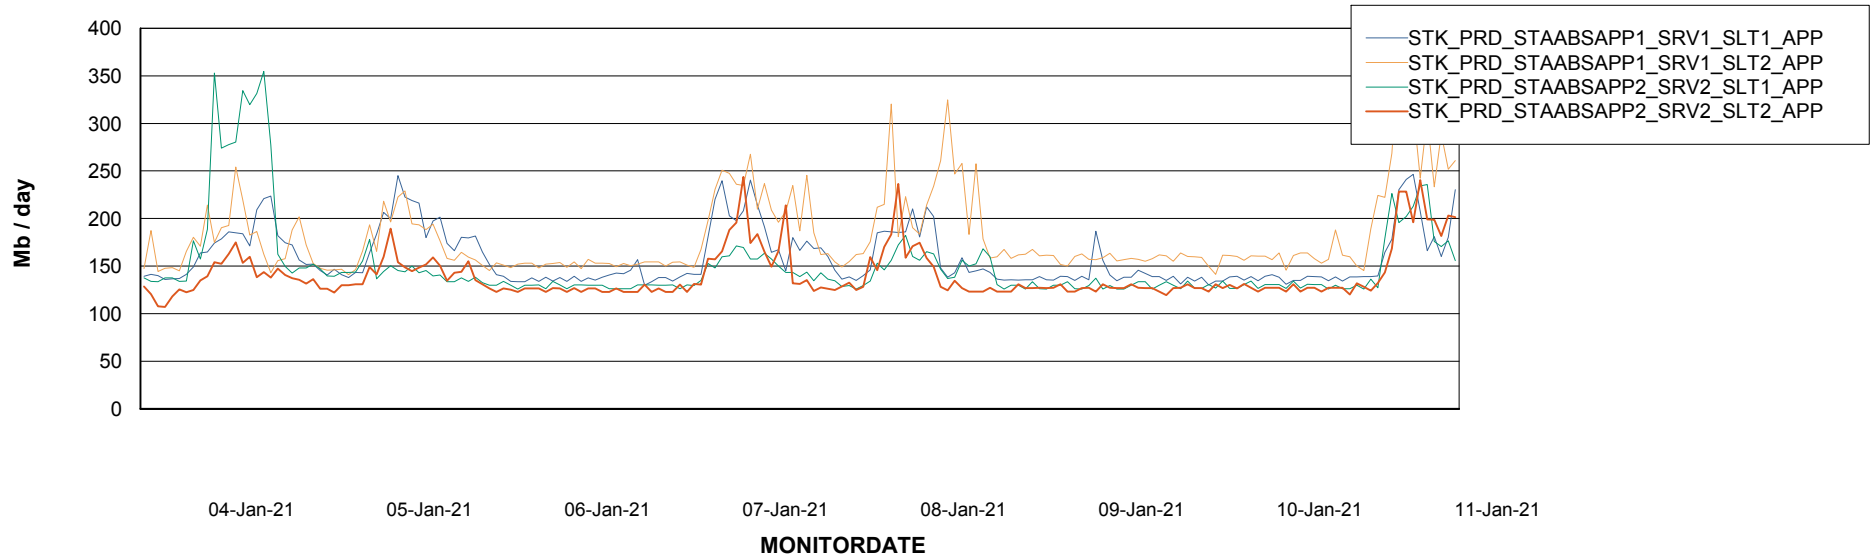

ABSSolute Application Server Services

Avg memory used per ABS Server Service