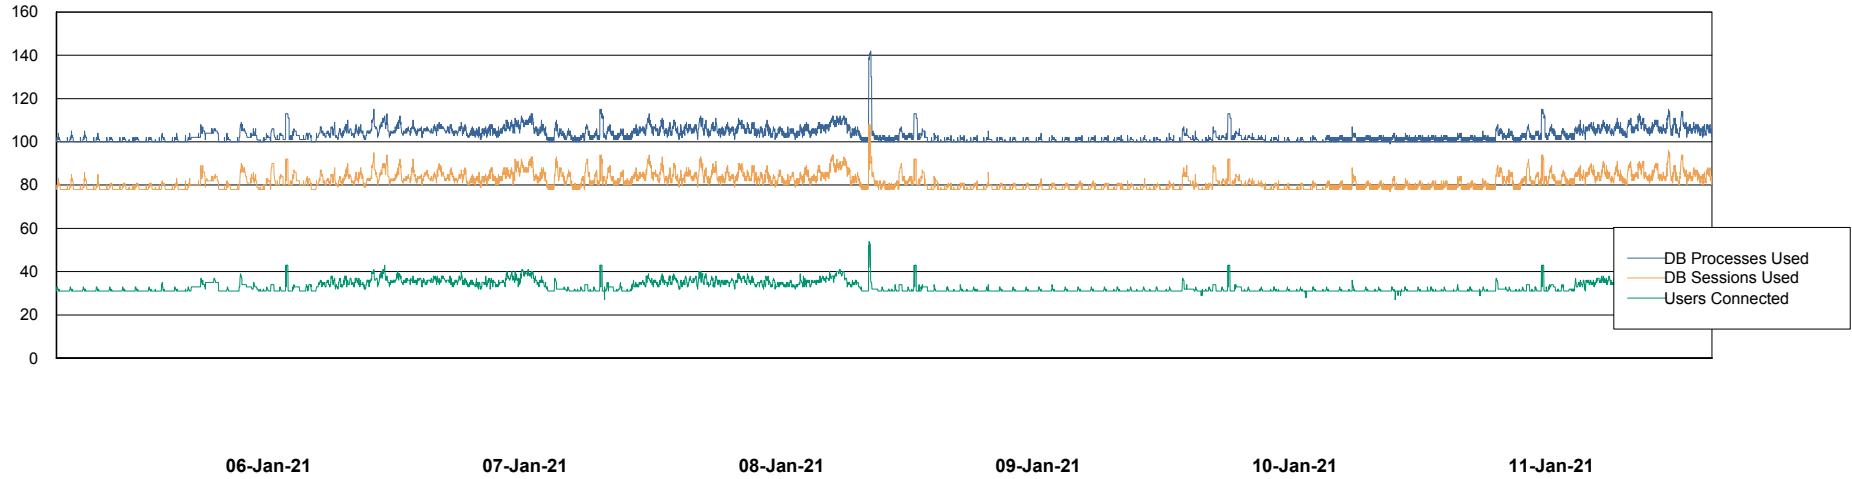

Database Performance STKDB_ABS1 Production Database

DB Processes Max 500
DB Sessions Max 776