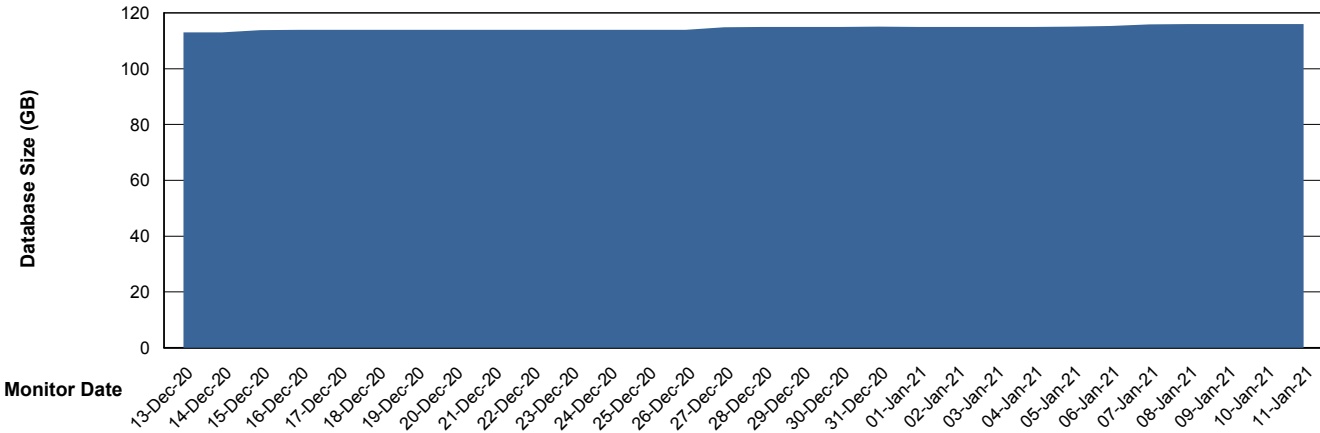

DATABASE SIZE SNGDB_Production

Database growth over last month

Database Tablespace SNGDB_Production

Date	Tablespace Name	Filesize (Gb)	Usedsize (Gb)	Percentage free
11-Jan-21	ABSDATA	40	26	35
	INDX	80	65	19
10-Jan-21	ABSDATA	40	26	35
	INDX	80	65	19
09-Jan-21	ABSDATA	40	26	35
	INDX	80	65	19
08-Jan-21	ABSDATA	40	26	35
	INDX	80	65	19
07-Jan-21	ABSDATA	40	26	35
	INDX	80	65	19
06-Jan-21	ABSDATA	40	26	35
	INDX	80	64	20
05-Jan-21	ABSDATA	40	26	35
	INDX	80	64	20