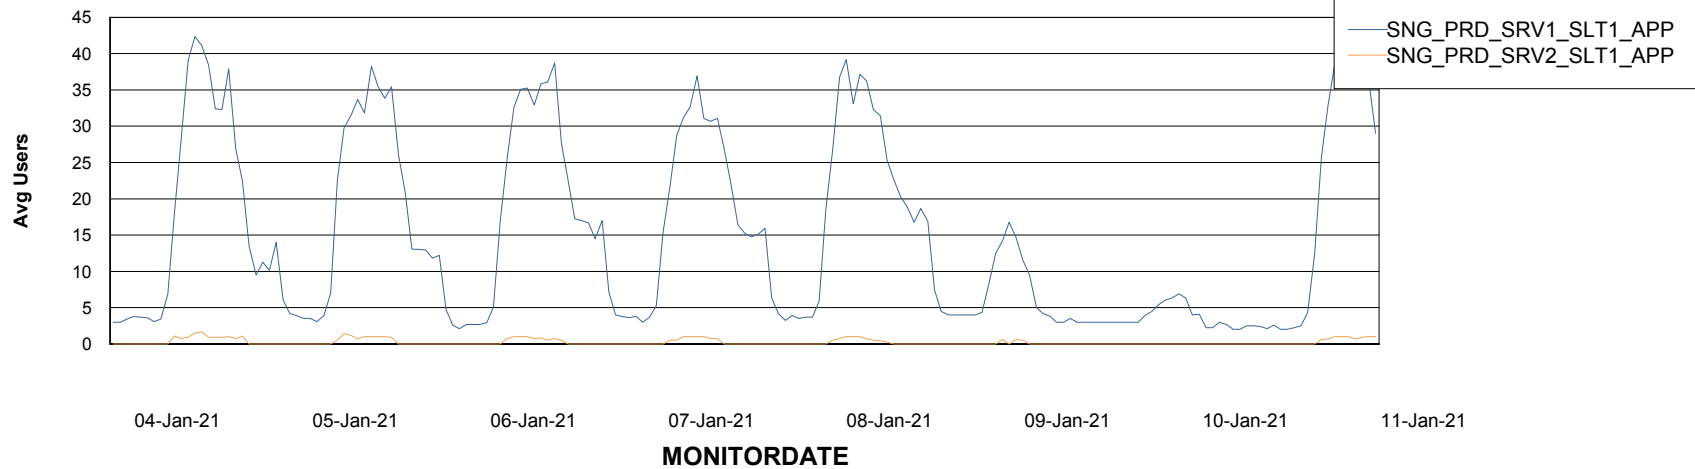

Weekly SLA Customer Report

Customer SNG_Production
Database ID 70

ABSSolute Application Server Services

Avg memory used per ABS Server Service

Avg users per day per ABS server

Weekly SLA Customer Report

Customer SNG_Production
Database ID 70