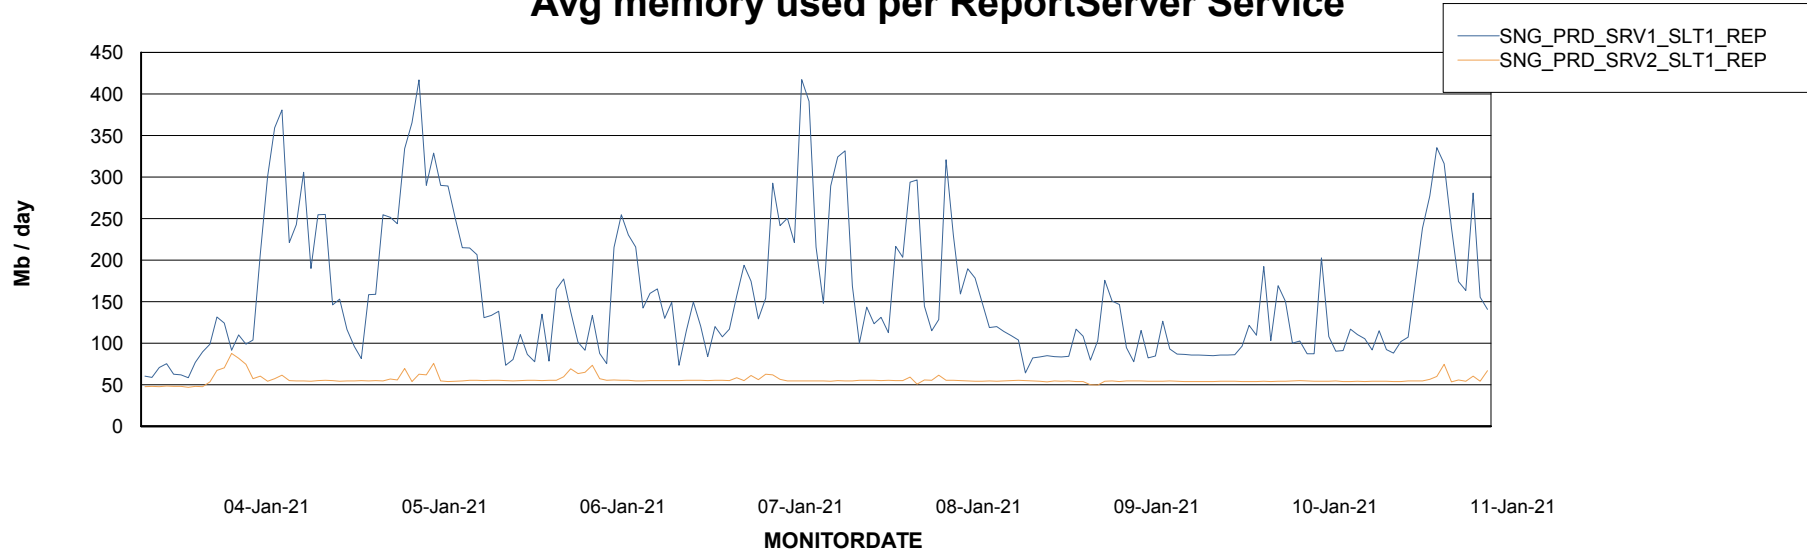

ABSSolute Application ReportServer Services

Avg memory used per ReportServer Service