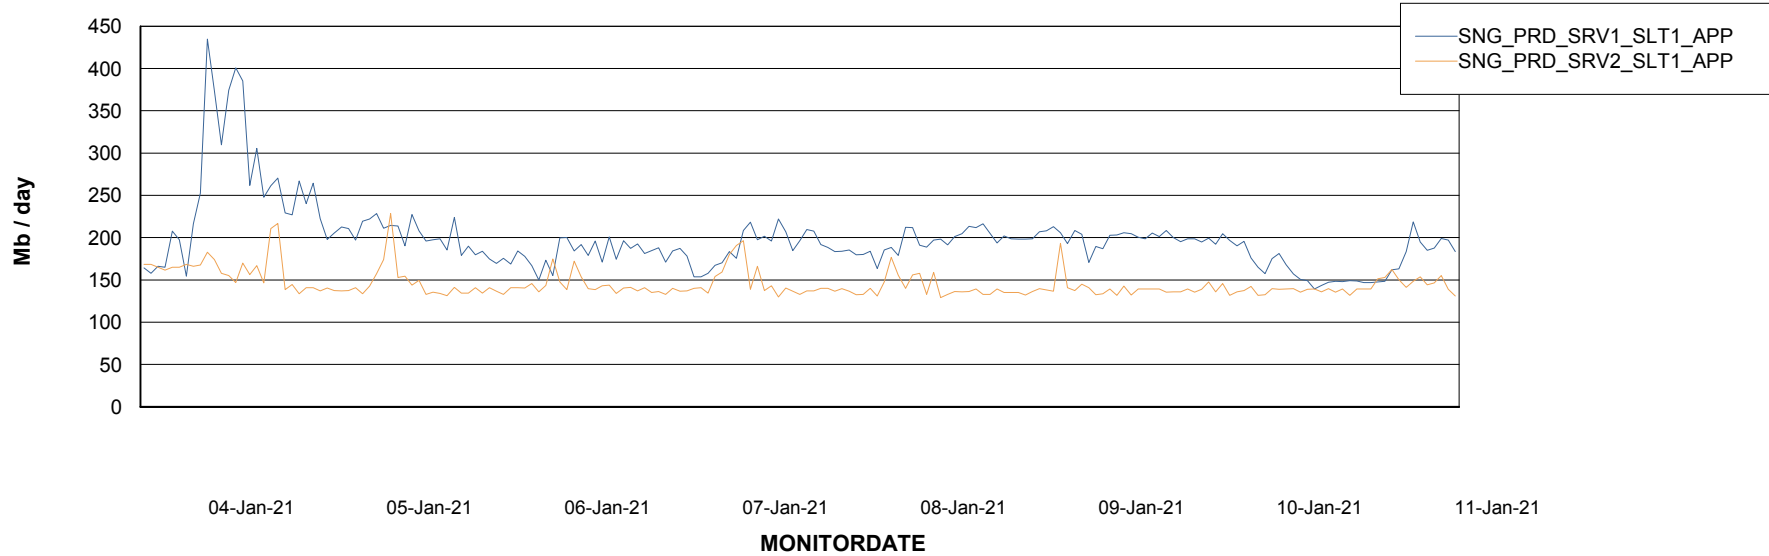

DATABASE SIZE SNGDB_Production

Database growth over last month

Database Tablespace SNGDB_Production

Date	Tablespace Name	Filesize (Gb)	Usedsize (Gb)	Percentage free
11-Jan-21	ABSDATA	40	26	35
	INDX	80	65	19
10-Jan-21	ABSDATA	40	26	35
	INDX	80	65	19
09-Jan-21	ABSDATA	40	26	35
	INDX	80	65	19
08-Jan-21	ABSDATA	40	26	35
	INDX	80	65	19
07-Jan-21	ABSDATA	40	26	35
	INDX	80	65	19
06-Jan-21	ABSDATA	40	26	35
	INDX	80	64	20
05-Jan-21	ABSDATA	40	26	35
	INDX	80	64	20

Weekly SLA Customer Report

Customer SNG_Production
Database ID 70

ABSSolute Application Server Services

Avg memory used per ABS Server Service

Avg users per day per ABS server

Weekly SLA Customer Report

Customer SNG_Production
Database ID 70