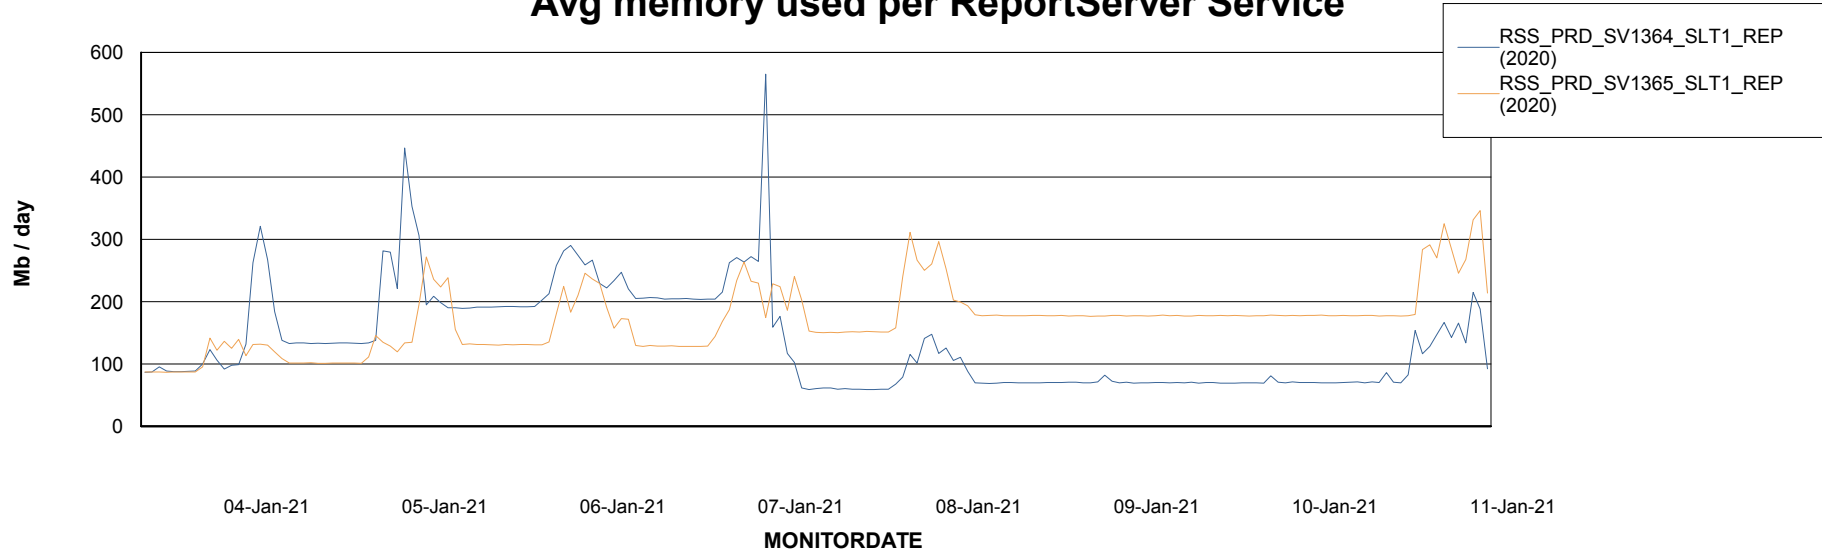

ABSSolute Application ReportServer Services

Avg memory used per ReportServer Service