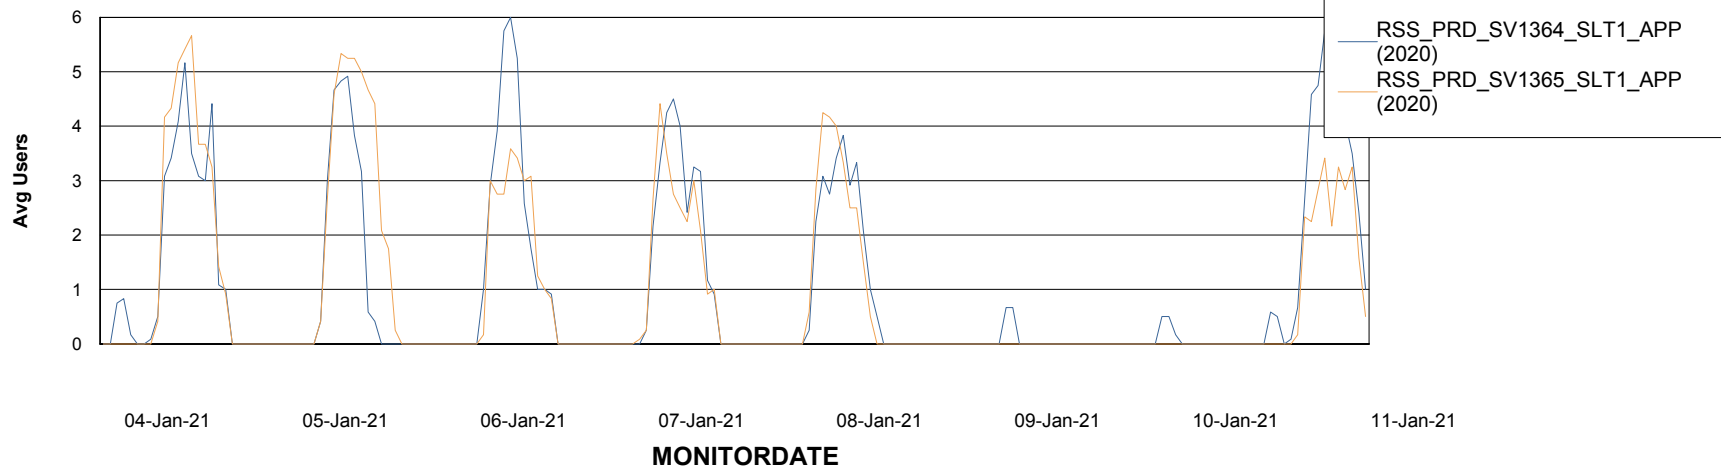

Weekly SLA Customer Report

Customer RSS Production
Database ID 52

ABSSolute Application Server Services

Avg memory used per ABS Server Service

Avg users per day per ABS server

Weekly SLA Customer Report

Customer RSS Production
Database ID 52