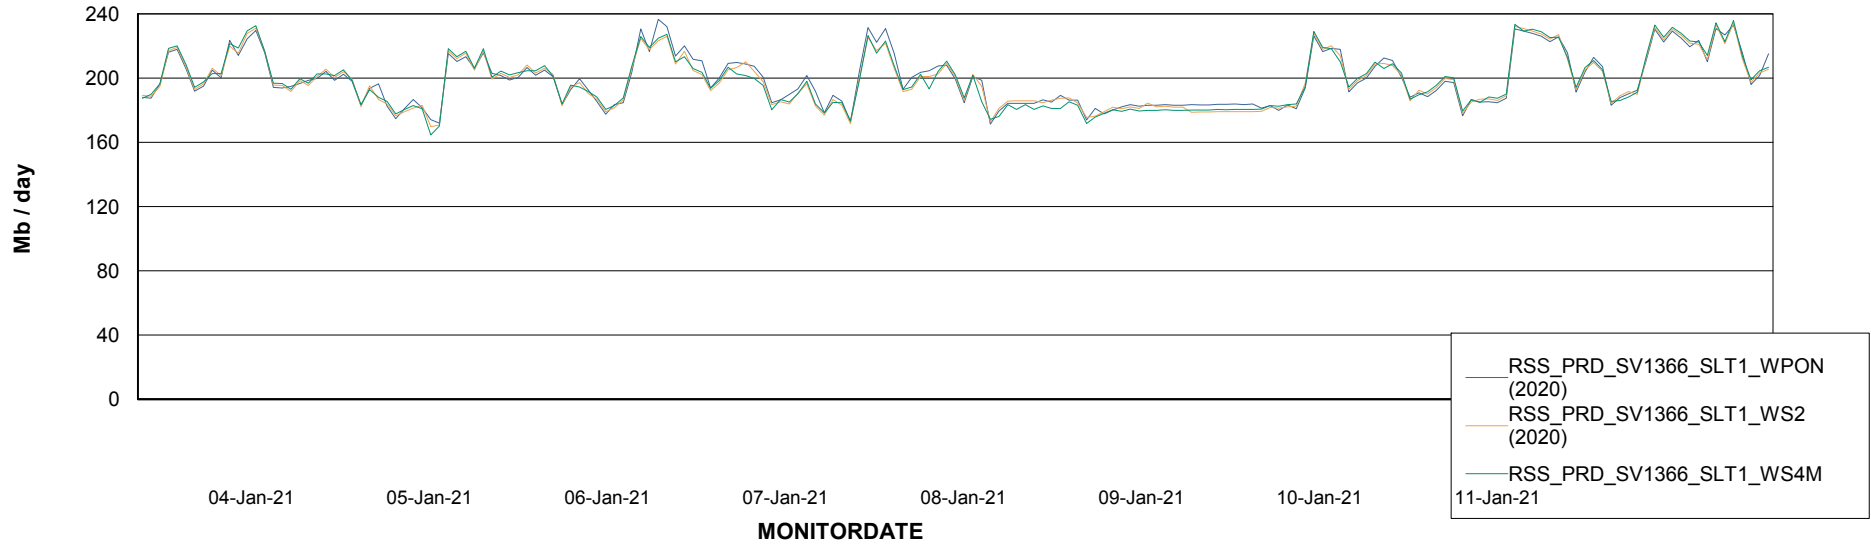

ABSSolute Application ReportServer Services

Avg memory used per ReportServer Service

Weekly SLA Customer Report

Customer RSS Production
Database ID 52

ABSolute Web Component Services

Avg memory used per ABS Web component