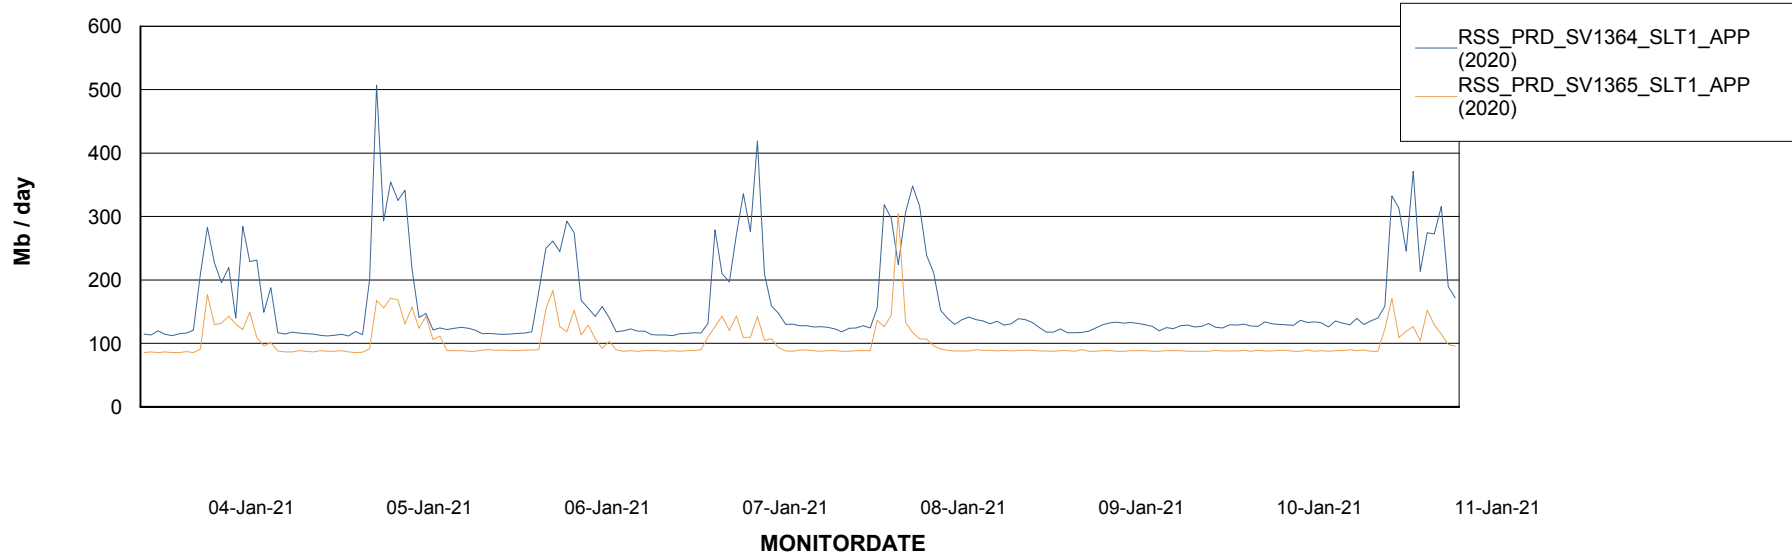

Database Tablespace RSS_DB_Primary (2020)

Date	Tablespace Name	Filesize (Gb)	Usedsize (Gb)	Percentage free
11-Jan-21	ABSDATA	42	30	29
	INDX	37	30	19
10-Jan-21	ABSDATA	42	30	29
	INDX	37	30	19
09-Jan-21	ABSDATA	42	30	29
	INDX	37	30	19
08-Jan-21	ABSDATA	42	30	29
	INDX	37	30	19
07-Jan-21	ABSDATA	42	30	29
	INDX	37	30	19
06-Jan-21	ABSDATA	42	30	29
	INDX	37	30	19
05-Jan-21	ABSDATA	42	30	29
	INDX	37	30	19

Weekly SLA Customer Report

Customer RSS Production
Database ID 52

ABSSolute Application Server Services

Avg memory used per ABS Server Service

Avg users per day per ABS server

Weekly SLA Customer Report

Customer RSS Production
Database ID 52