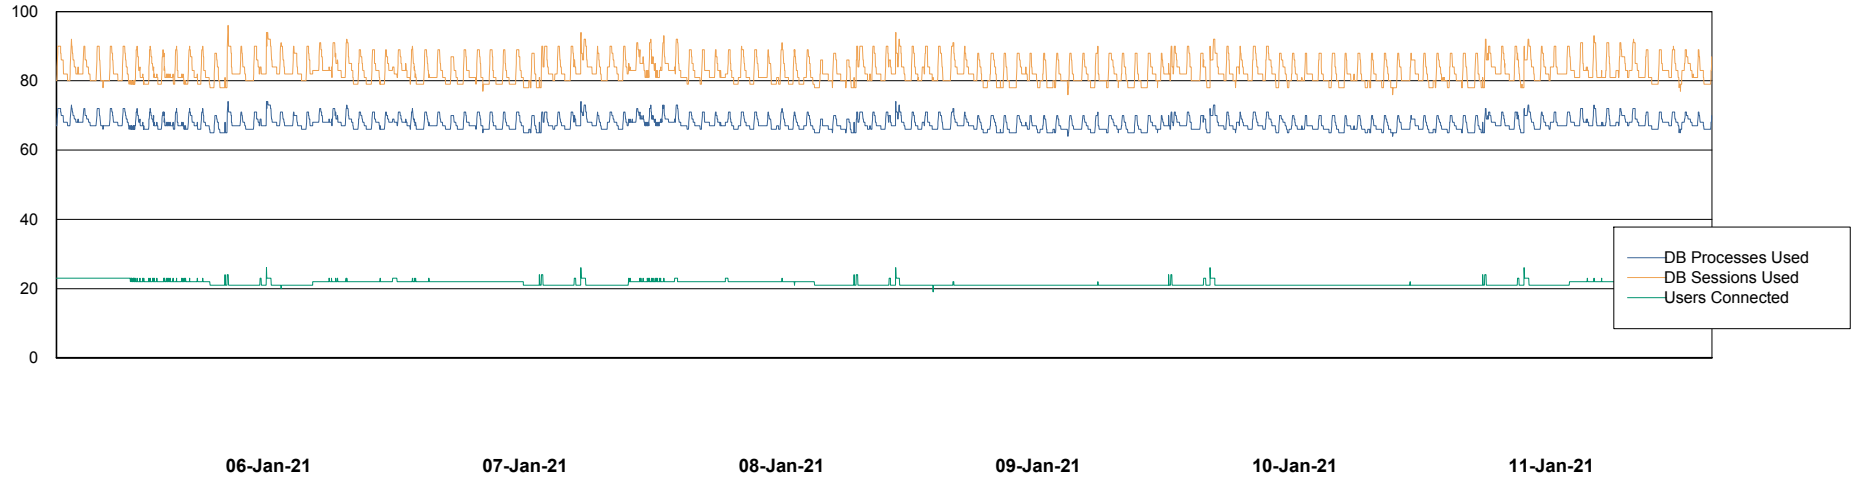

Database Performance RSS_DB_Primary (2020)

DB Processes Max 300
DB Sessions Max 472