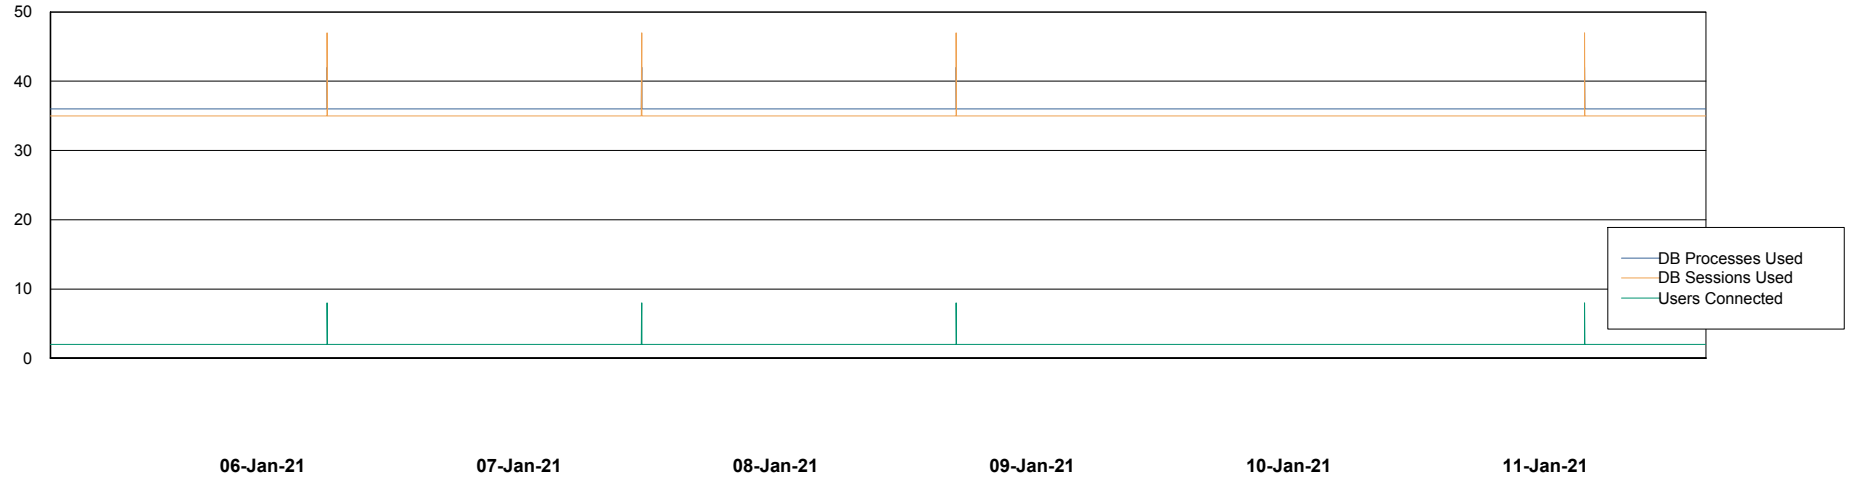

Database Performance RSS_DB_Standby (2020)

DB Processes Max 300
DB Sessions Max 472