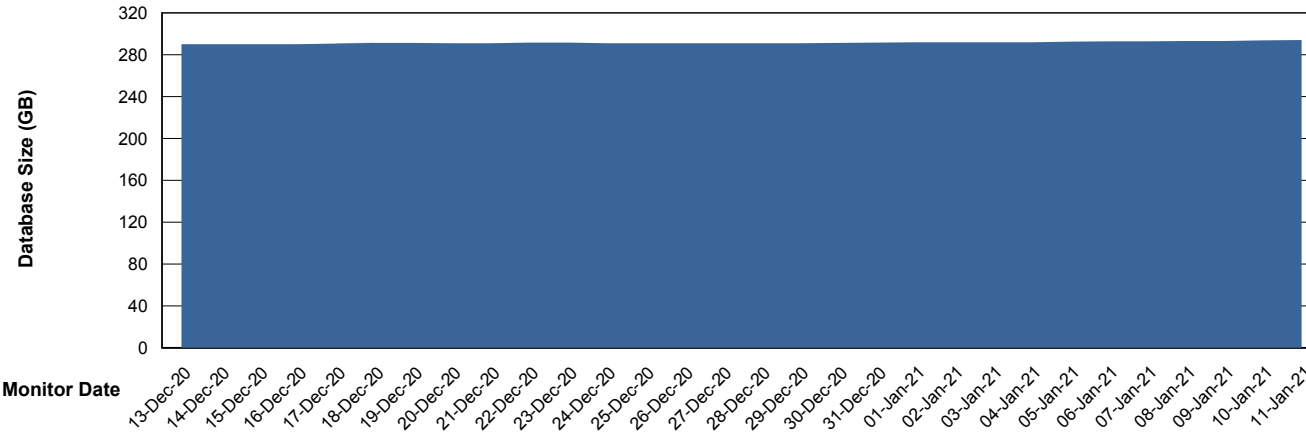

DATABASE SIZE PCODB_Production

Database growth over last month

Database Tablespace PCODB_Production

Date	Tablespace Name	Filesize (Gb)	Usedsize (Gb)	Percentage free
11-Jan-21	ABSDATA	238	104	56
	INDX	329	156	53
10-Jan-21	ABSDATA	238	104	56
	INDX	329	156	53
09-Jan-21	ABSDATA	238	104	56
	INDX	329	156	53
08-Jan-21	ABSDATA	238	104	56
	INDX	329	155	53
07-Jan-21	ABSDATA	238	104	56
	INDX	329	155	53
06-Jan-21	ABSDATA	238	104	56
	INDX	329	155	53
05-Jan-21	ABSDATA	238	104	56
	INDX	329	155	53