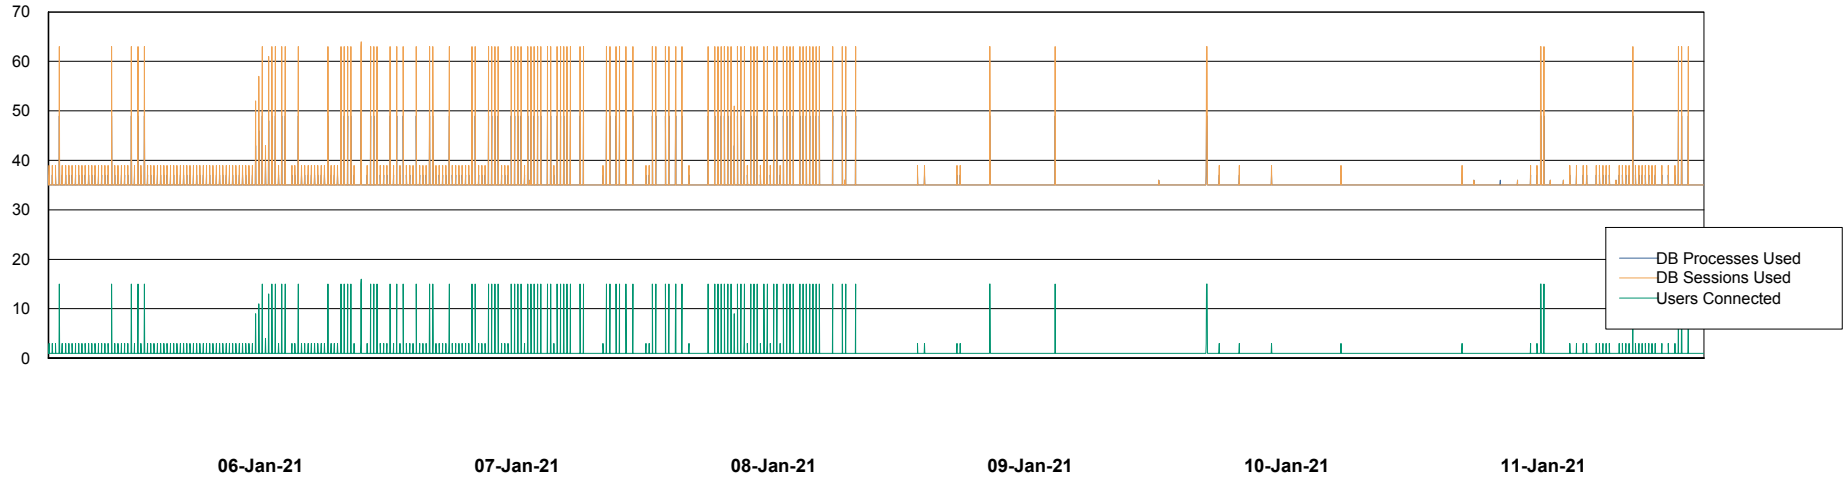

Database Performance PCODB_Standby

DB Processes Max 350
DB Sessions Max 552