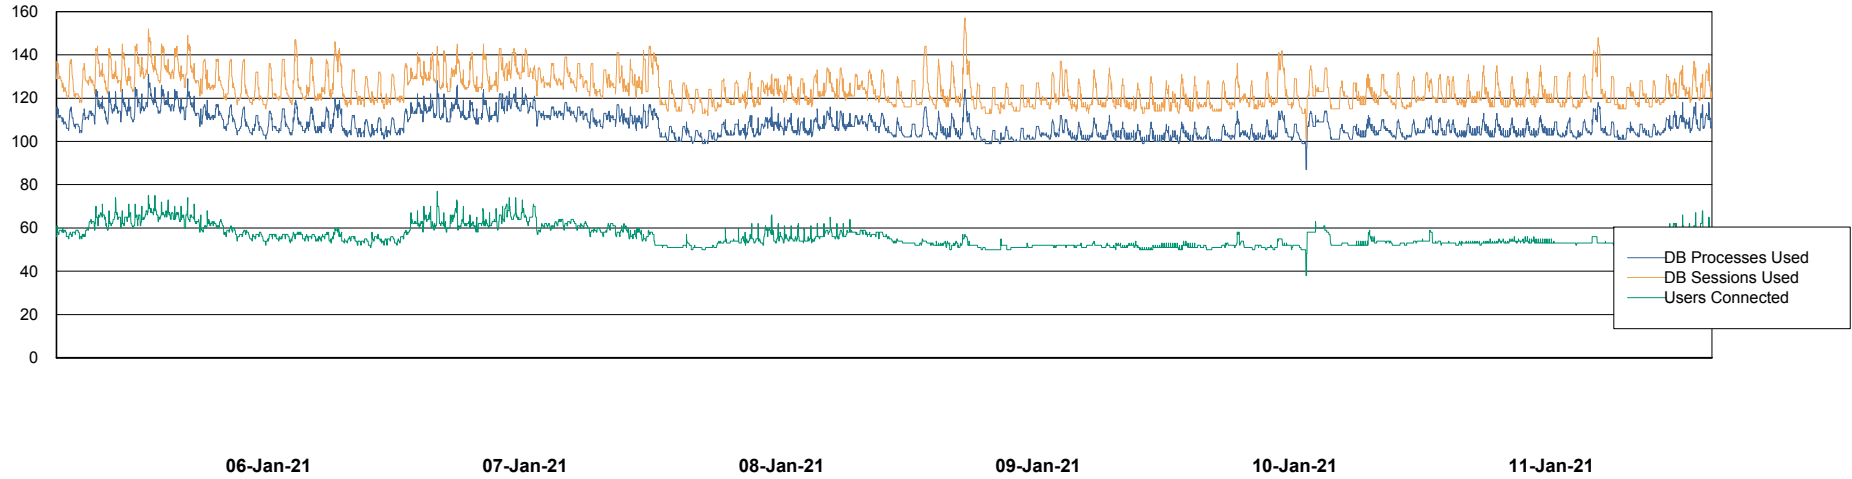

Database Performance PCODB_Production

DB Processes Max 350
DB Sessions Max 560