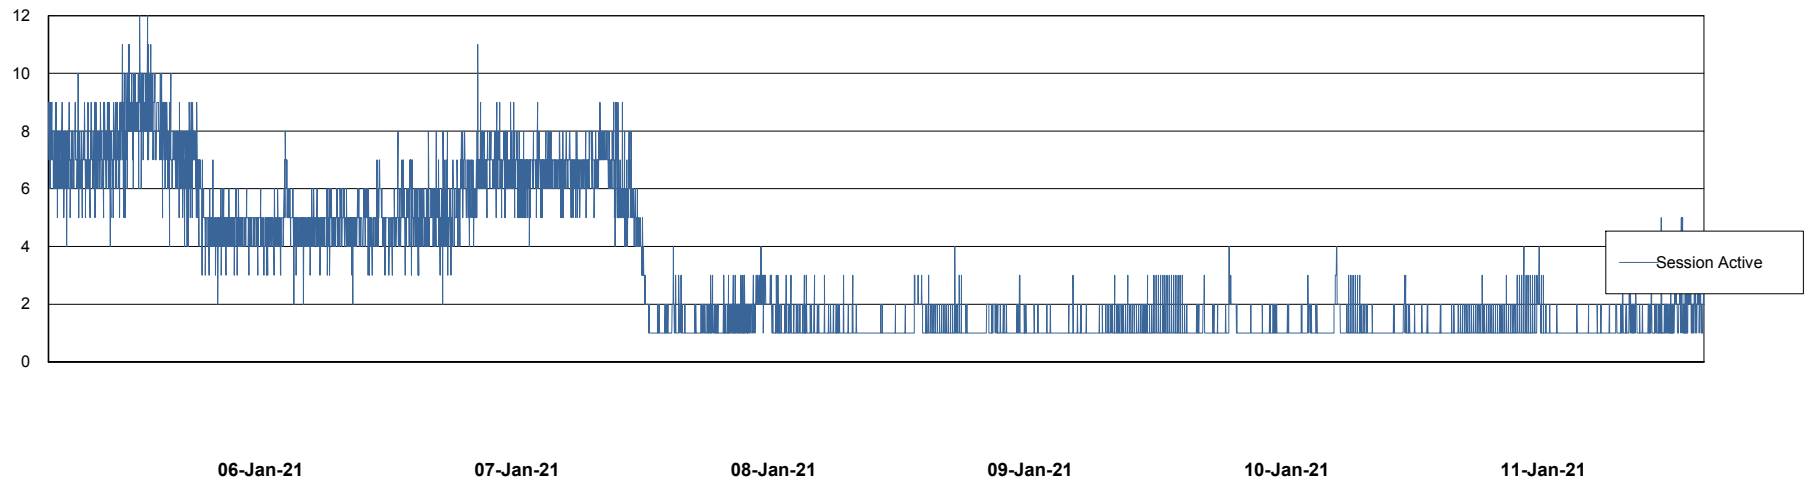

Database Performance PCODB_Production

DB Processes Max 350
DB Sessions Max 560