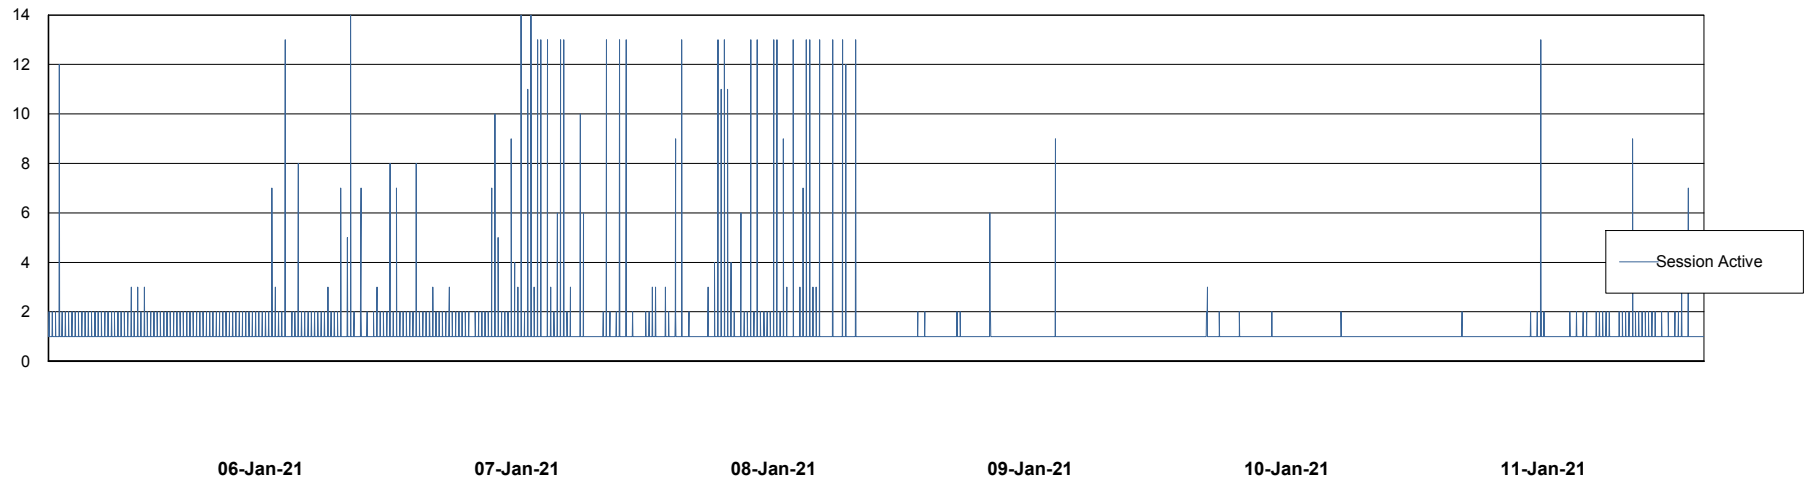

Database Performance PCODB_Standby

DB Processes Max 350
DB Sessions Max 552