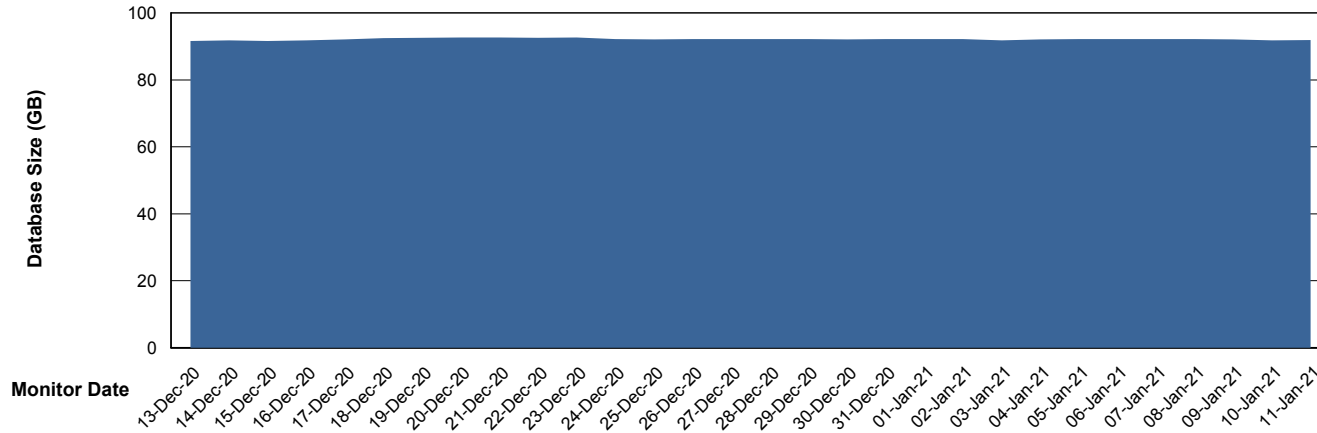

Database Performance LLGDB_Production

DB Processes Max 300
DB Sessions Max 480

Weekly SLA Customer Report

Customer LLG_Production
Database ID 53

Database Performance LLGDB_Standby

DB Processes Max 300
DB Sessions Max 480

Weekly SLA Customer Report

Customer LLG_Production
Database ID 53

DATABASE SIZE LLGDB_BI02

Database growth over last month

DATABASE SIZE LLGDB_Production

Database growth over last month

Weekly SLA Customer Report