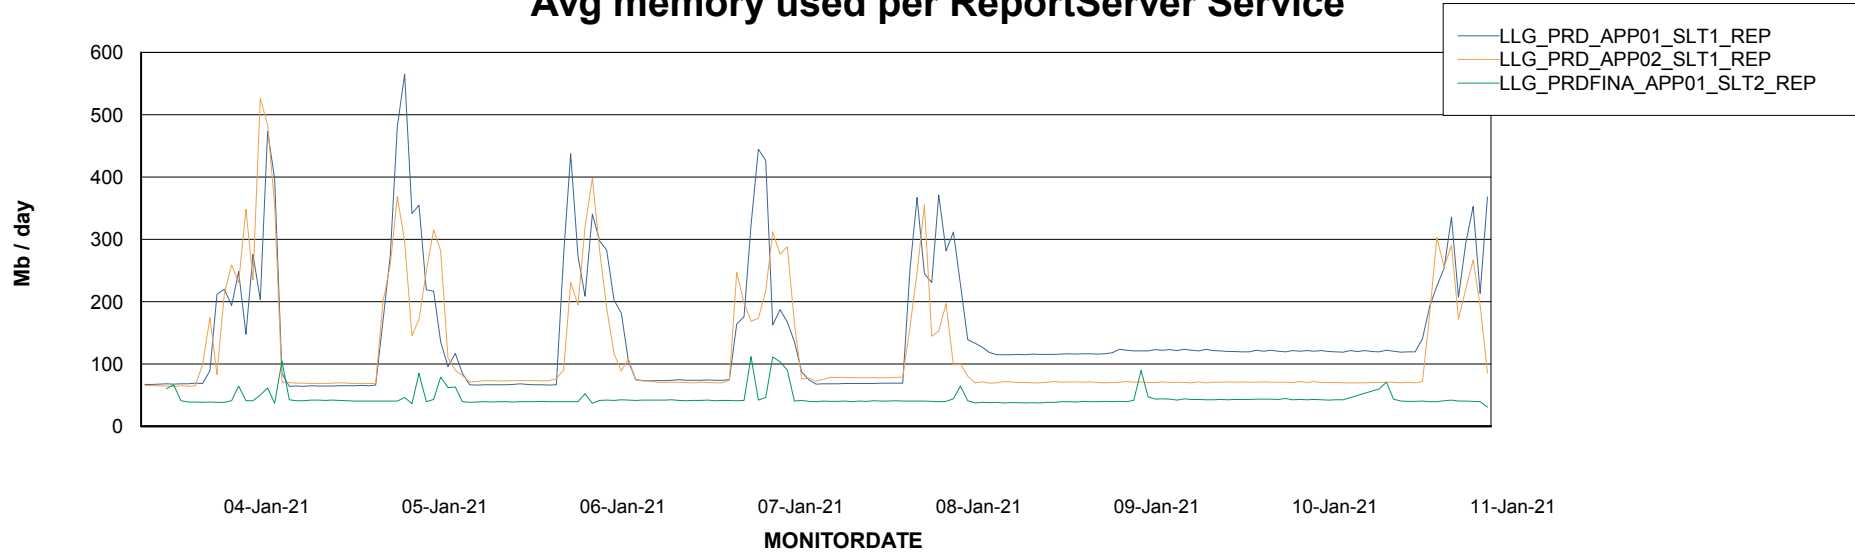

ABSolute Application Server Services

Avg memory used per ReportServer Service