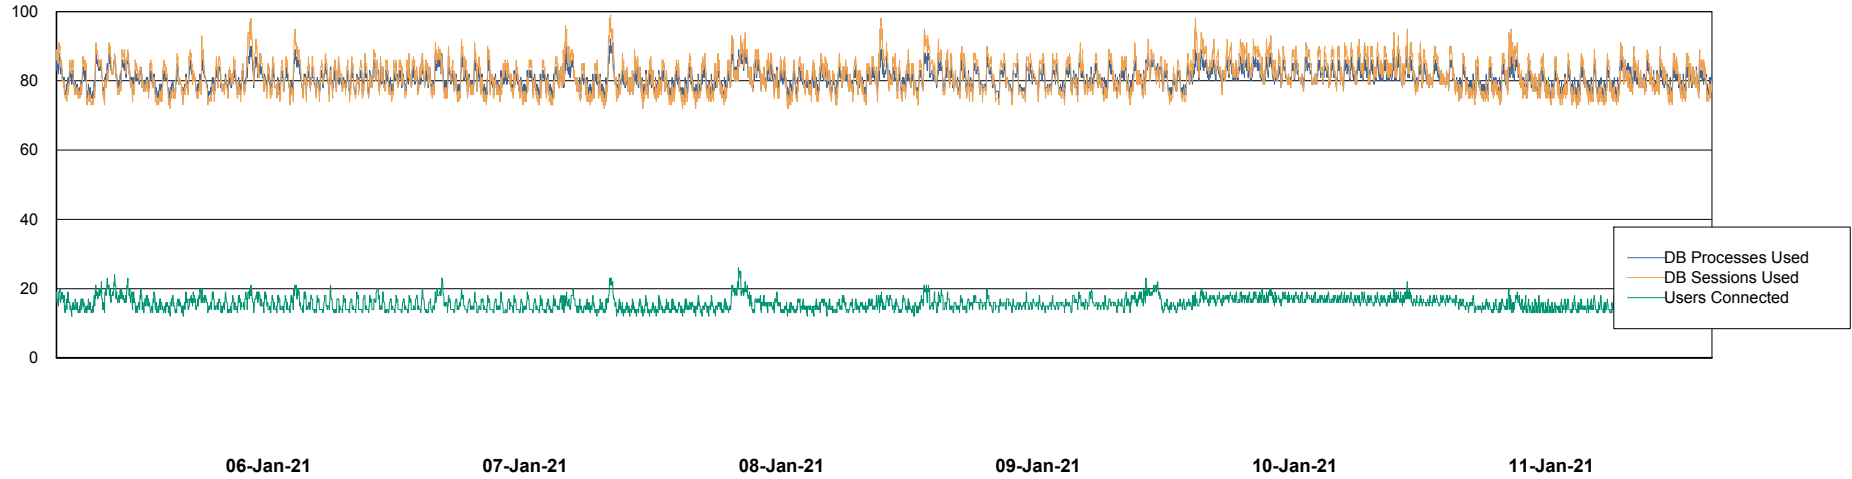

Database Performance ELJDB_PRD_BI

DB Processes Max 1,000
DB Sessions Max 1,524