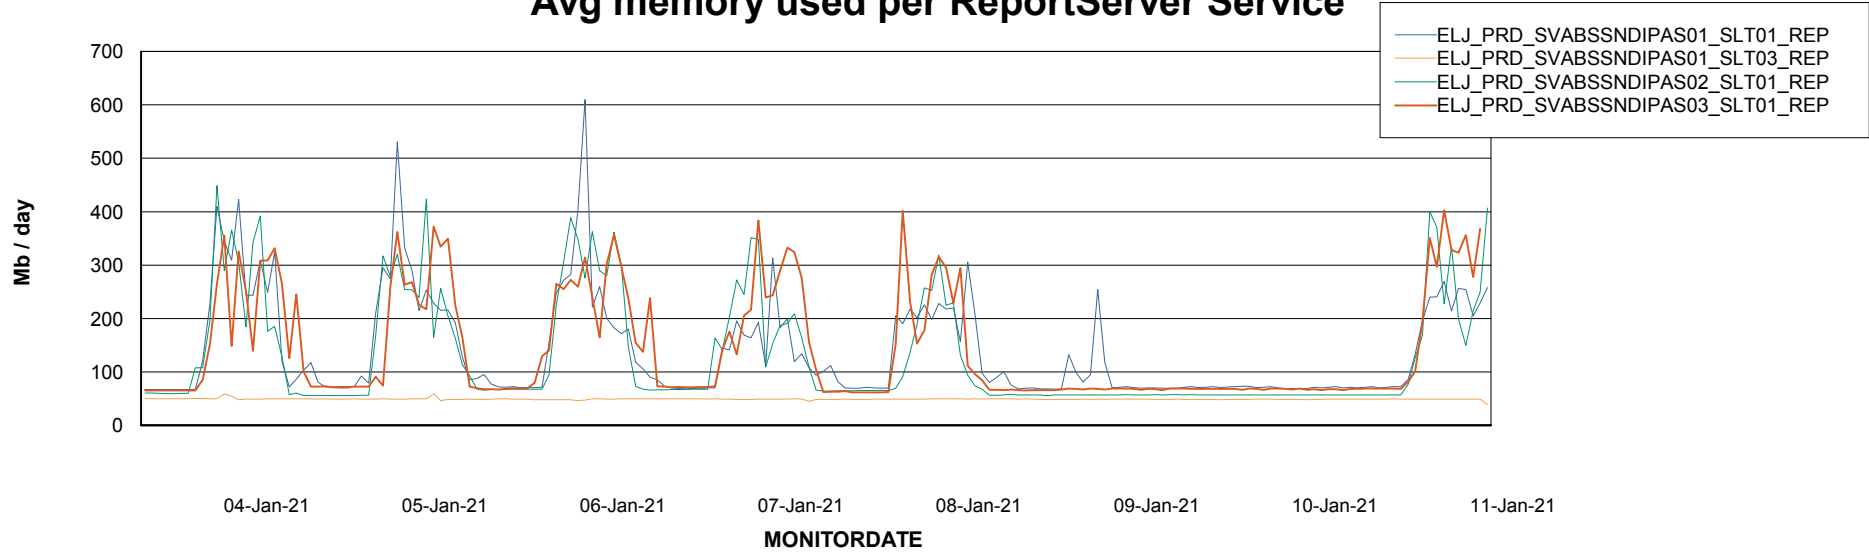

ABSSolute Application ReportServer Services

Avg memory used per ReportServer Service