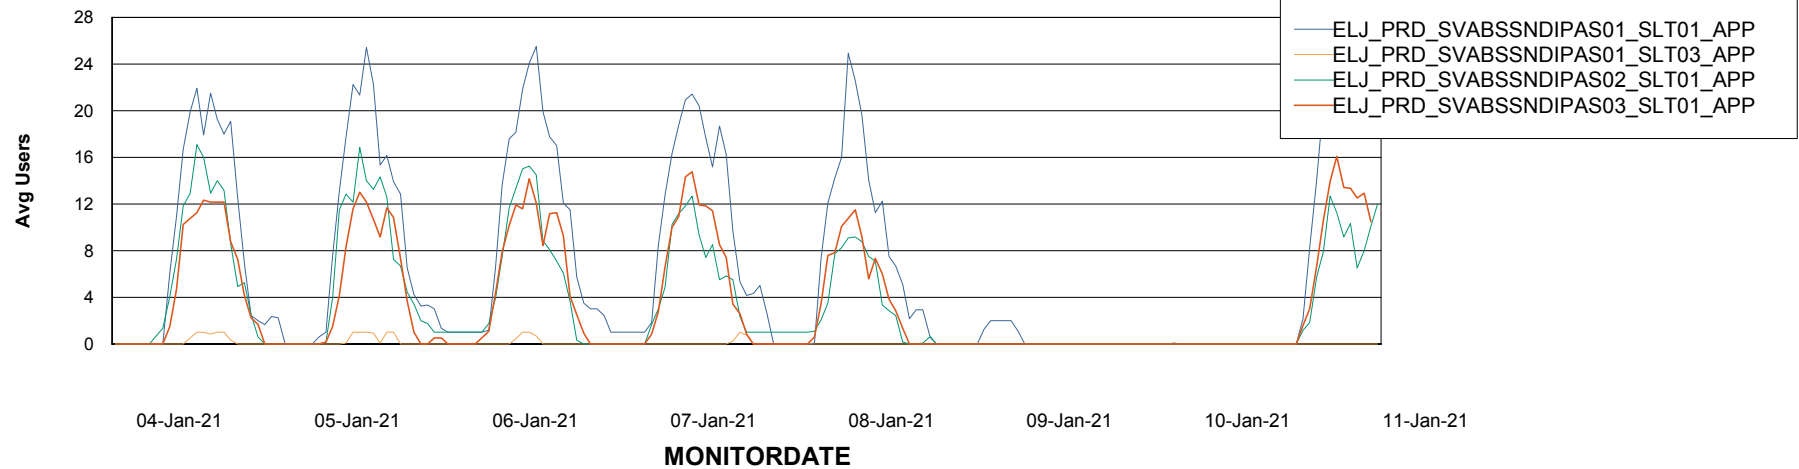

BI Status and last ETL error for ELJDB_PRD_BI

	Tue 5/1/2021	Wed 6/1/2021	Thu 7/1/2021	Fri 8/1/2021	Sat 9/1/2021	Sun 10/1/2021	Mon 11/1/2021
ABS DataWarehouse ETL Health	OK	OK	OK	OK	OK	OK	OK
ABS DWHStaging ETL Health	OK	OK	OK	OK	OK	OK	OK

Weekly SLA Customer Report

Customer ELJ Production
Database ID 72

ABSSolute Application Server Services

Avg memory used per ABS Server Service

Avg users per day per ABS server

Weekly SLA Customer Report

Customer ELJ Production
Database ID 72