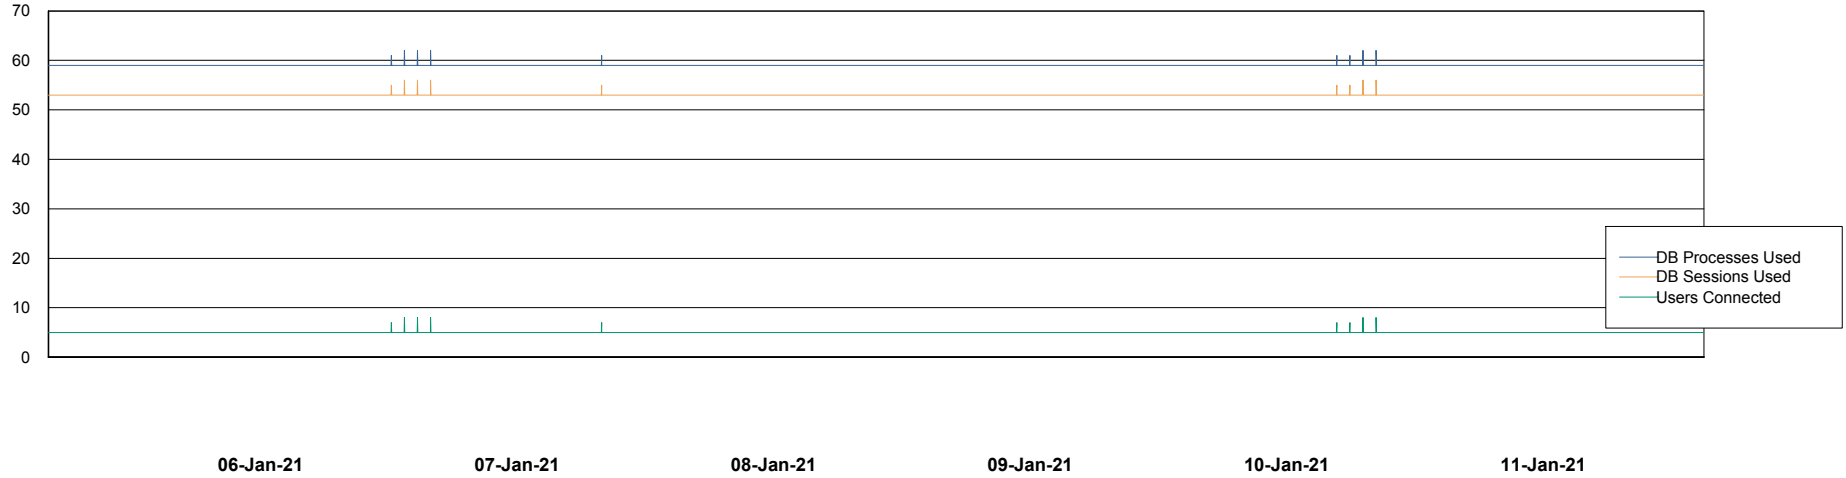

Database Performance ELJDB_Production

DB Processes Max 600
DB Sessions Max 924

Weekly SLA Customer Report

Customer ELJ Production
Database ID 72

Database Performance ELJDB_Standby

DB Processes Max 600
DB Sessions Max 924