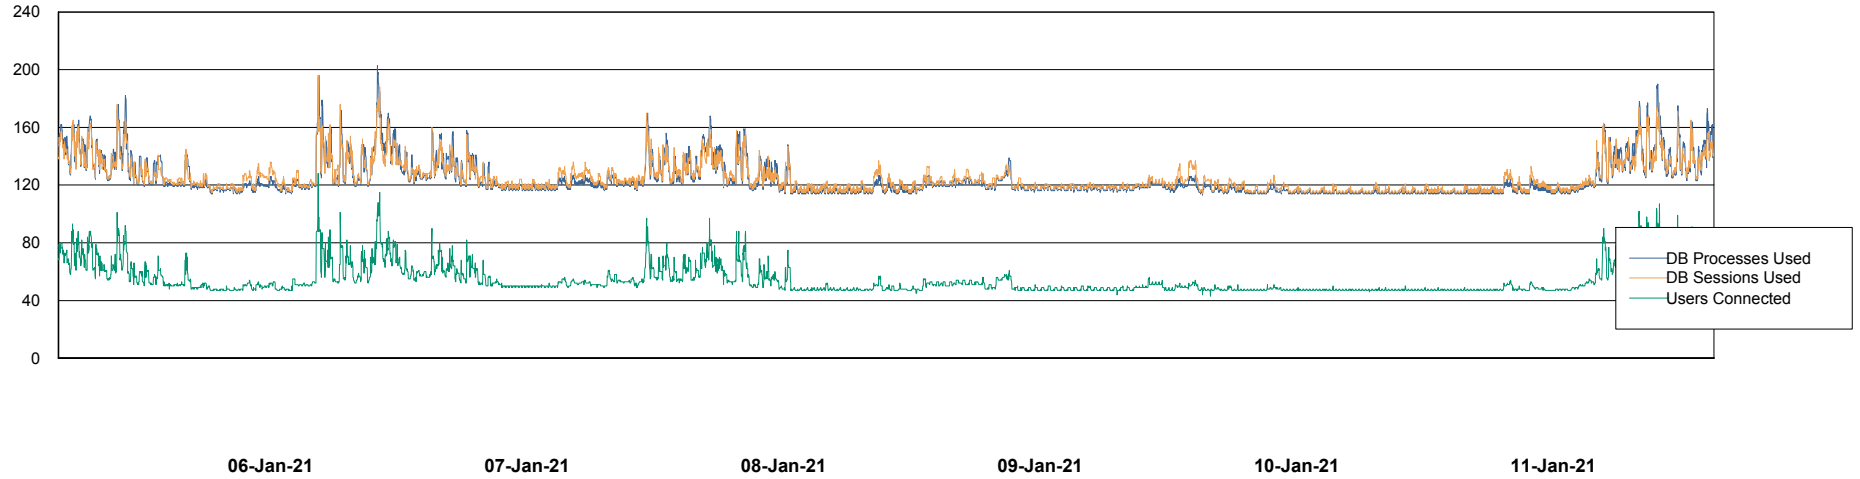

Database Performance ELJDB_Production

DB Processes Max 600
DB Sessions Max 924