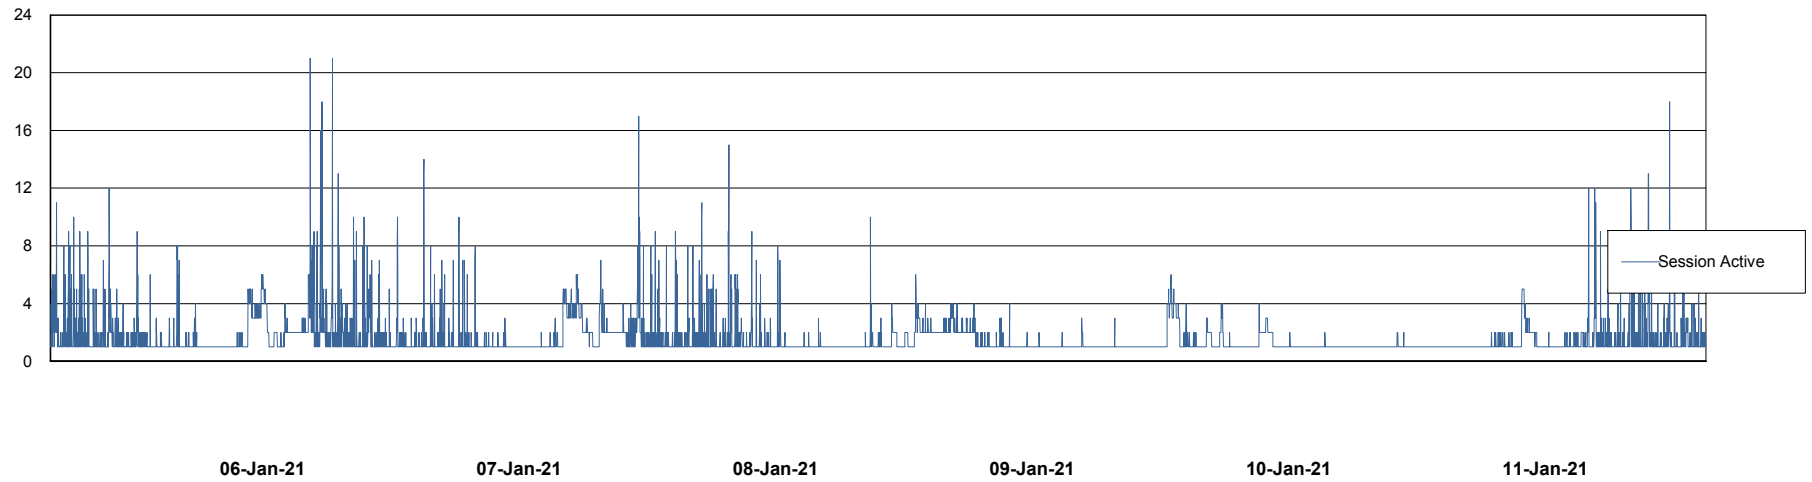

Database Performance ELJDB_Production

DB Processes Max 600
DB Sessions Max 924