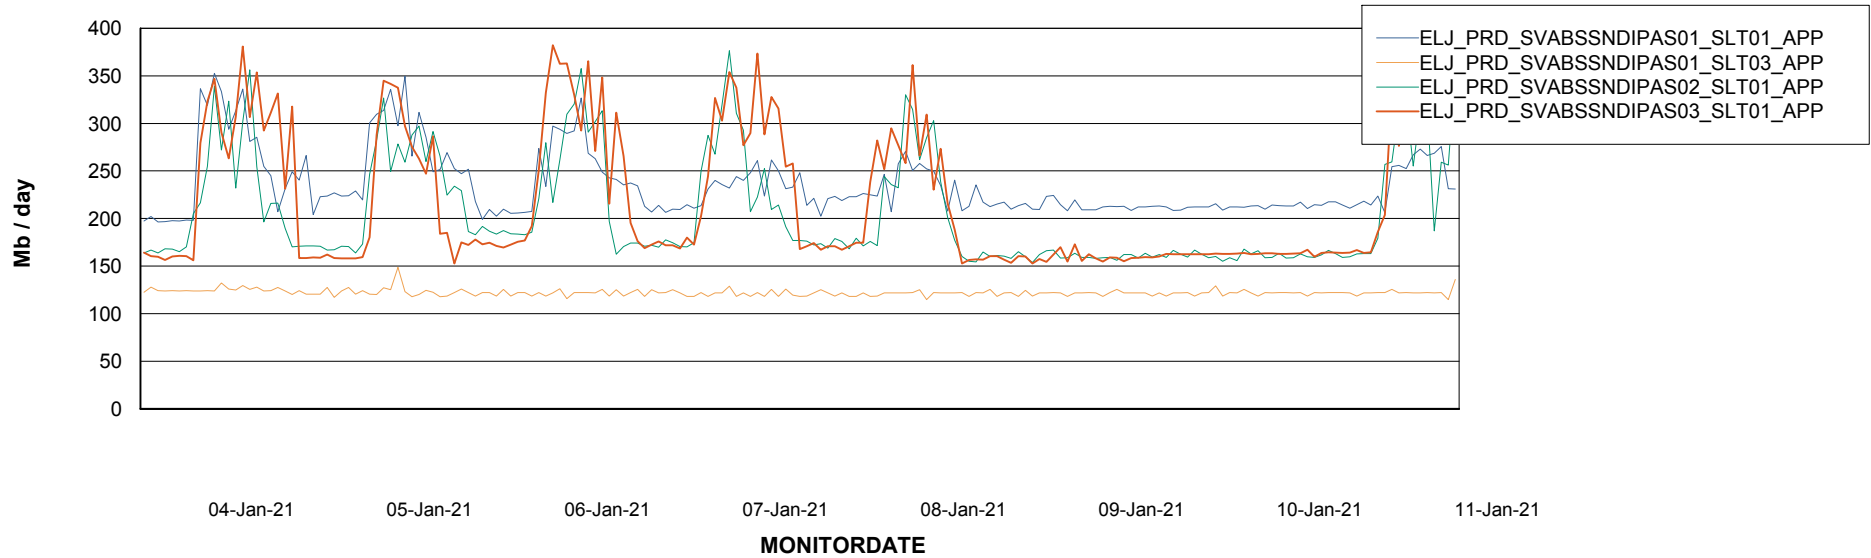

BI Status and last ETL error for ELJDB_PRD_BI

	Tue 5/1/2021	Wed 6/1/2021	Thu 7/1/2021	Fri 8/1/2021	Sat 9/1/2021	Sun 10/1/2021	Mon 11/1/2021
ABS DataWarehouse ETL Health	OK	OK	OK	OK	OK	OK	OK
ABS DWHStaging ETL Health	OK	OK	OK	OK	OK	OK	OK

Weekly SLA Customer Report

Customer ELJ Production
Database ID 72

ABSSolute Application Server Services

Avg memory used per ABS Server Service

Avg users per day per ABS server

Weekly SLA Customer Report

Customer ELJ Production
Database ID 72