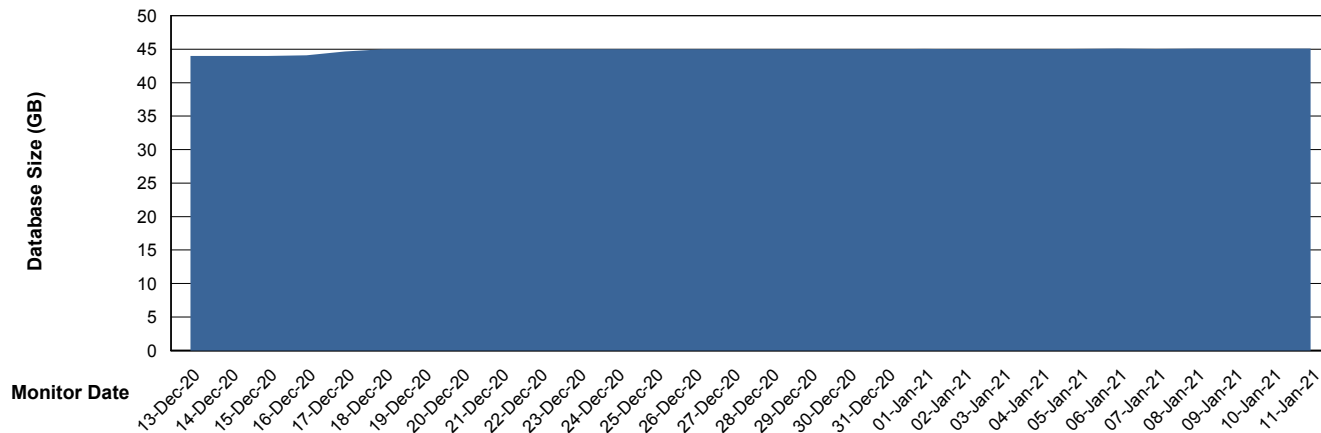

Weekly SLA Customer Report

Customer ELJ Production
Database ID 72

DATABASE SIZE ELJDB_PRD_BI

Database growth over last month

DATABASE SIZE ELJDB_Production

Database growth over last month

Weekly SLA Customer Report