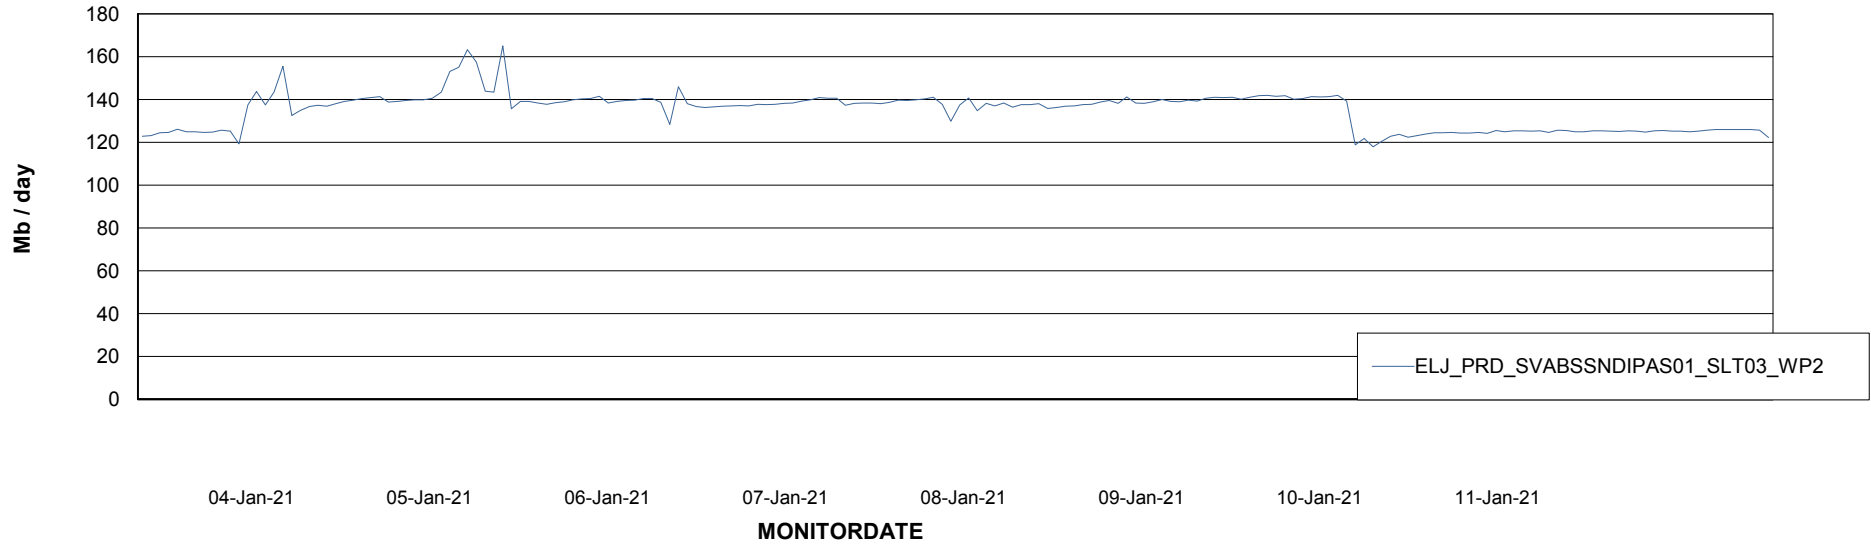

ABSSolute Application ReportServer Services

Avg memory used per ReportServer Service

Weekly SLA Customer Report

Customer ELJ Production
Database ID 72

ABSolute Web Component Services

Avg memory used per ABS Web component