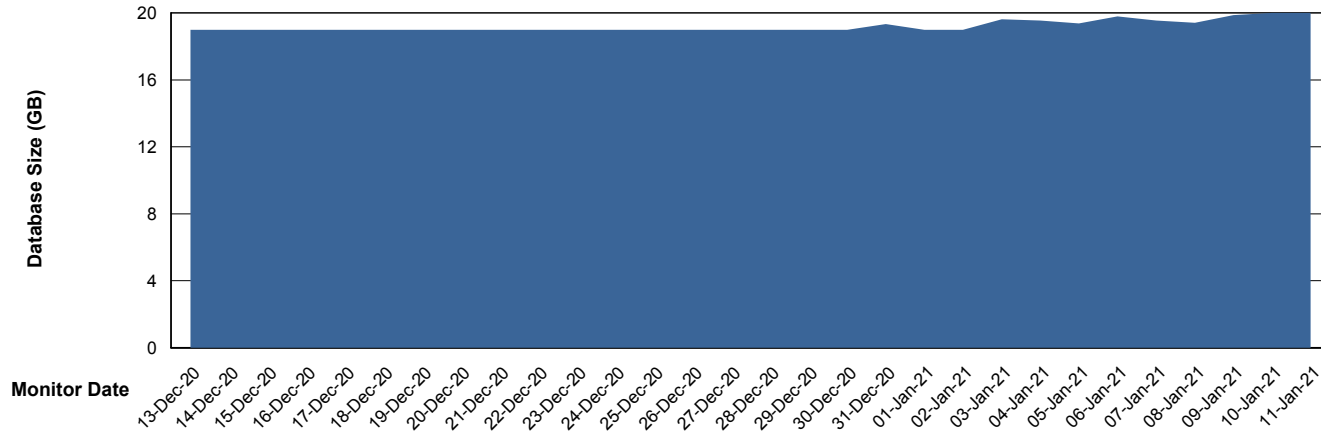

Database Performance ELJDB_Production

DB Processes Max 600
DB Sessions Max 924

Weekly SLA Customer Report

Customer ELJ Production
Database ID 72

Database Performance ELJDB_Standby

DB Processes Max 600
DB Sessions Max 924

Weekly SLA Customer Report

Customer ELJ Production
Database ID 72

DATABASE SIZE ELJDB_PRD_BI

Database growth over last month

DATABASE SIZE ELJDB_Production

Database growth over last month

Weekly SLA Customer Report