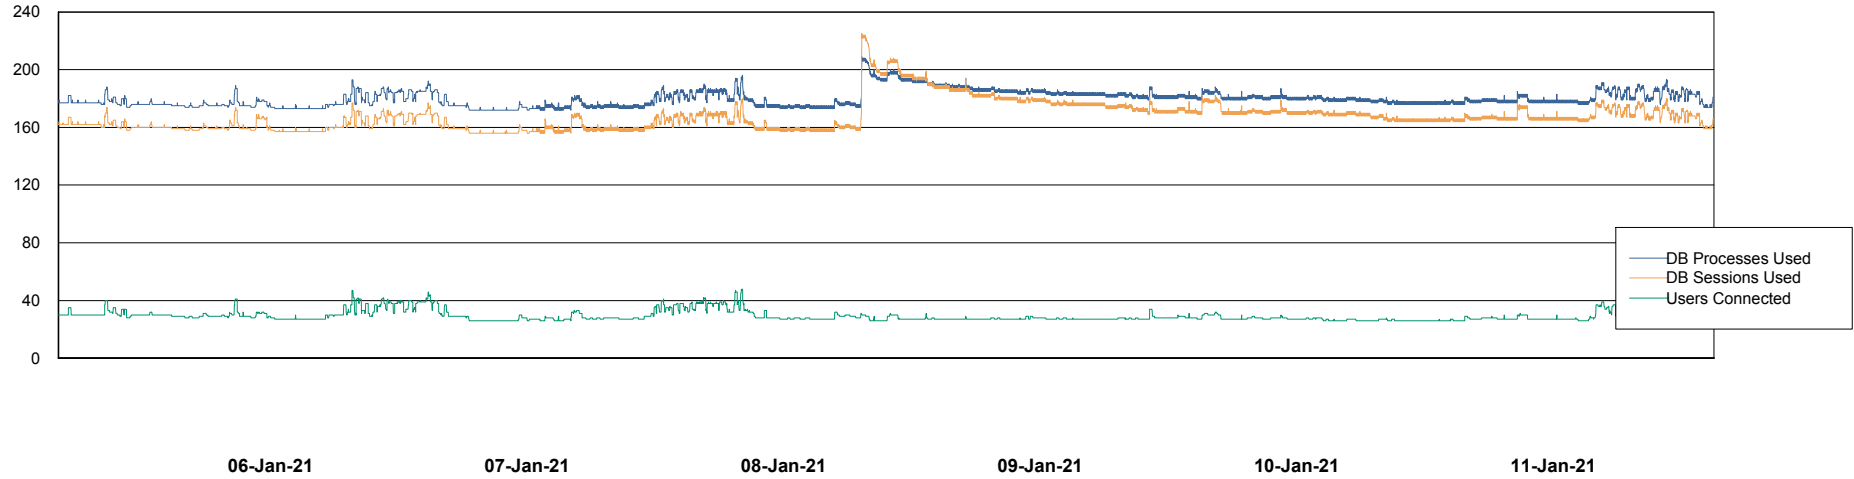

Weekly SLA Customer Report

Customer ECL Production
Database ID 77

Harddisk Usage ECL_PRD_ECL-ABS-WEB

	Free disk space on c: (%)	Total disk space on c: (Gb)
11-Jan-21	69	127
10-Jan-21	69	127
09-Jan-21	69	127
08-Jan-21	69	127
07-Jan-21	69	127
06-Jan-21	69	127
05-Jan-21	69	127

Weekly SLA Customer Report

Customer ECL Production
Database ID 77

Database Performance ECLDB_Production

DB Processes Max 1,000
DB Sessions Max 1,536

Weekly SLA Customer Report

Customer ECL Production
Database ID 77