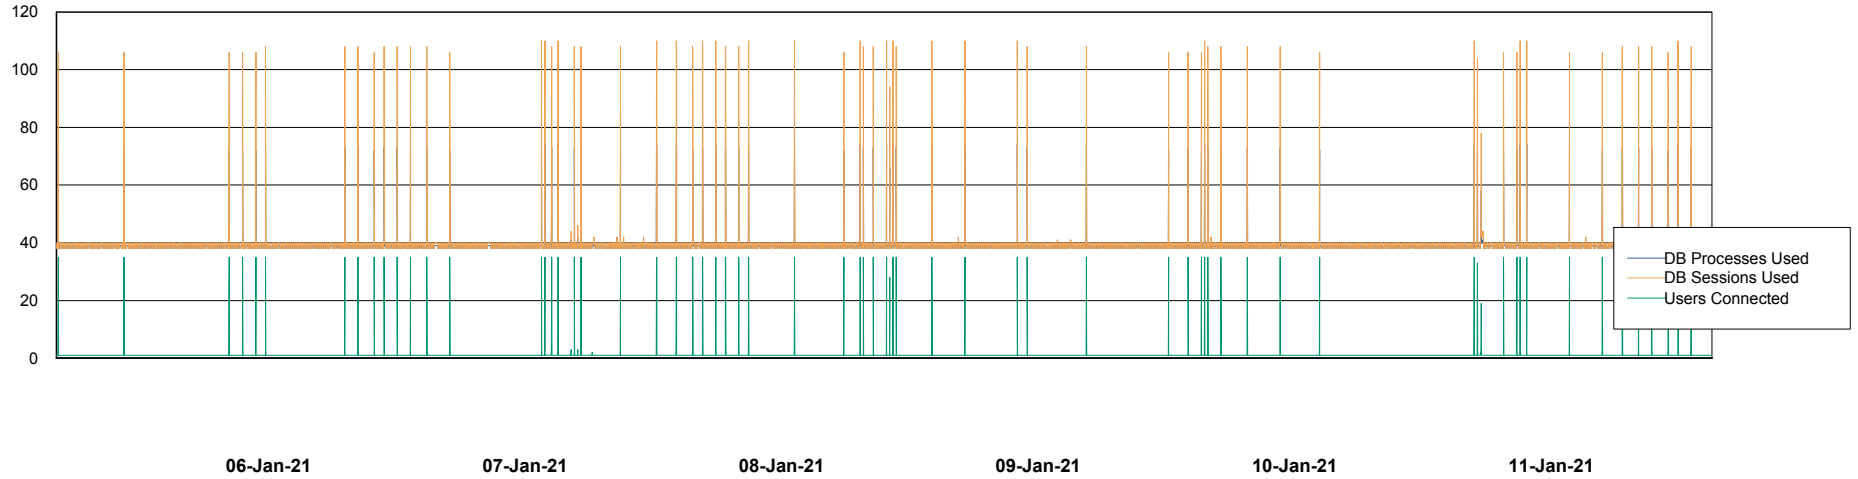

Weekly SLA Customer Report

Customer ECL Production
Database ID 77

Database Performance ECLDB_Production

DB Processes Max 1,000
DB Sessions Max 1,536

Weekly SLA Customer Report

Customer ECL Production
Database ID 77

Database Performance ECLDB_Standby

DB Processes Max 1,000
DB Sessions Max 1,536

Weekly SLA Customer Report

Customer ECL Production
 Database ID 77

DATABASE SIZE ECLDB_Production

Database growth over last month