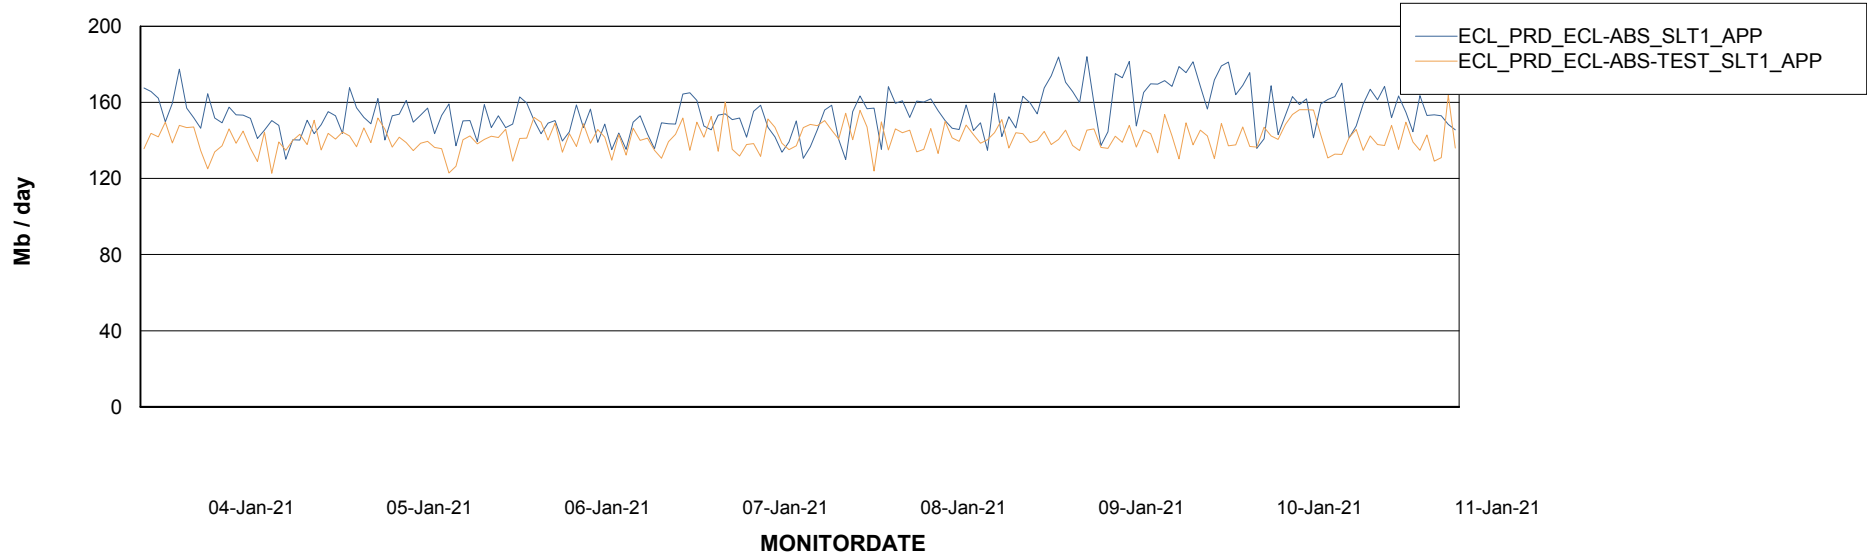

ABSSolute Application Server Services

Avg memory used per ABS Server Service