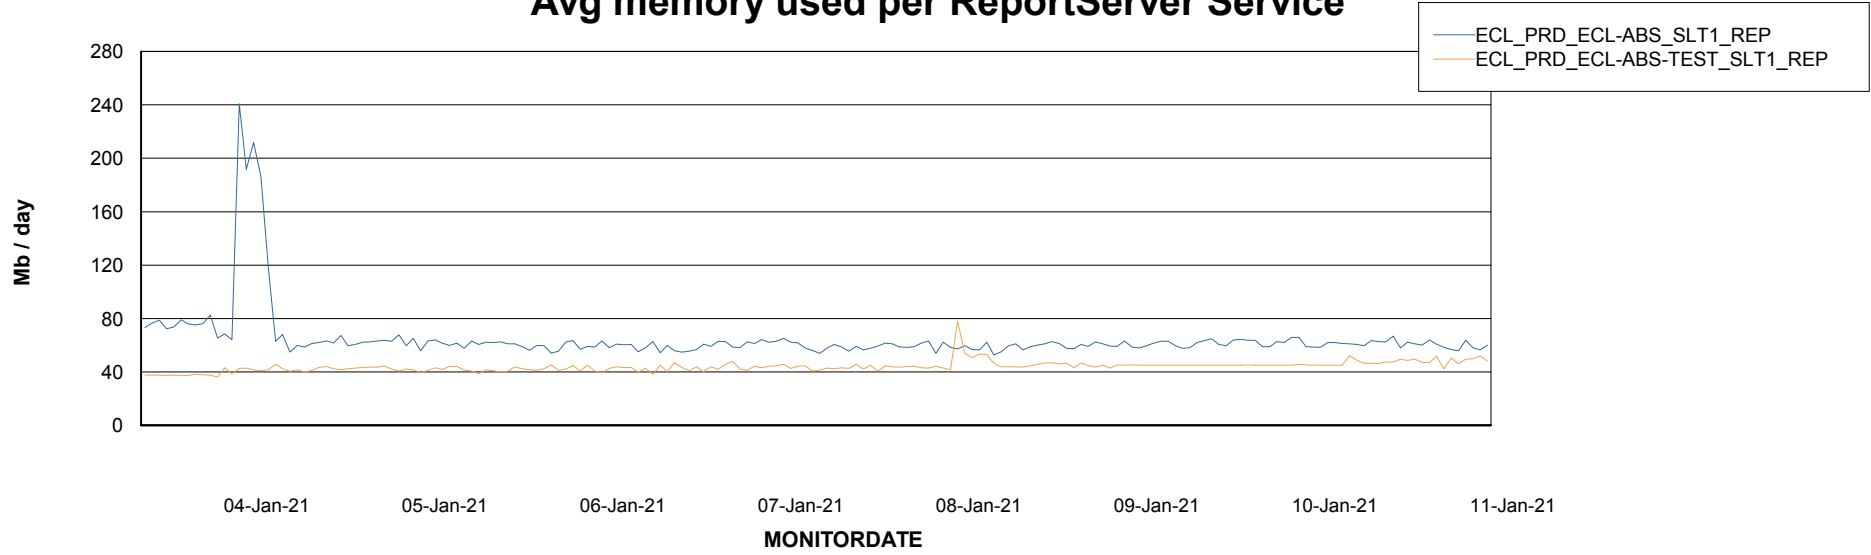

Avg memory used per ABS Server Service

Avg users per day per ABS server

Weekly SLA Customer Report

Customer ECL Production
Database ID 77

ABSSolute Application ReportServer Services

Avg memory used per ReportServer Service