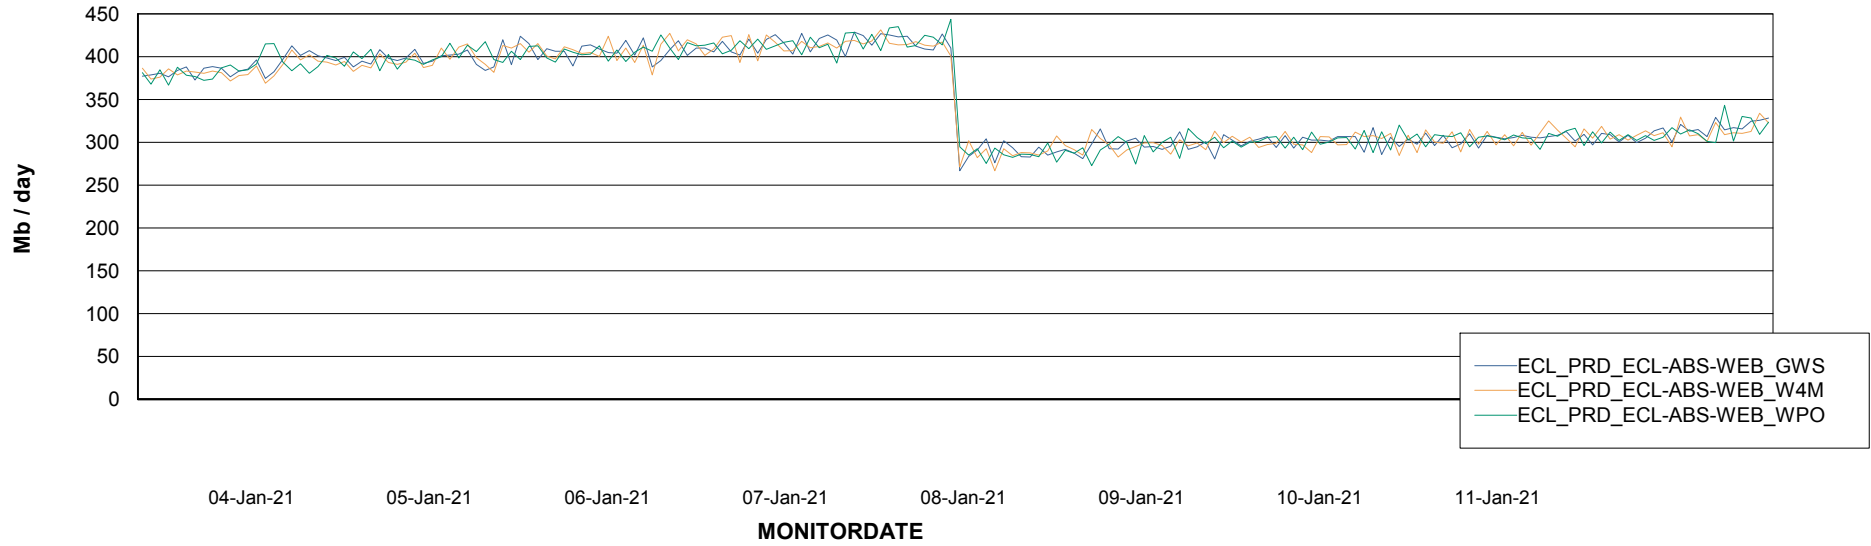

ABSSolute Web Component Services

Avg memory used per ABS Web component