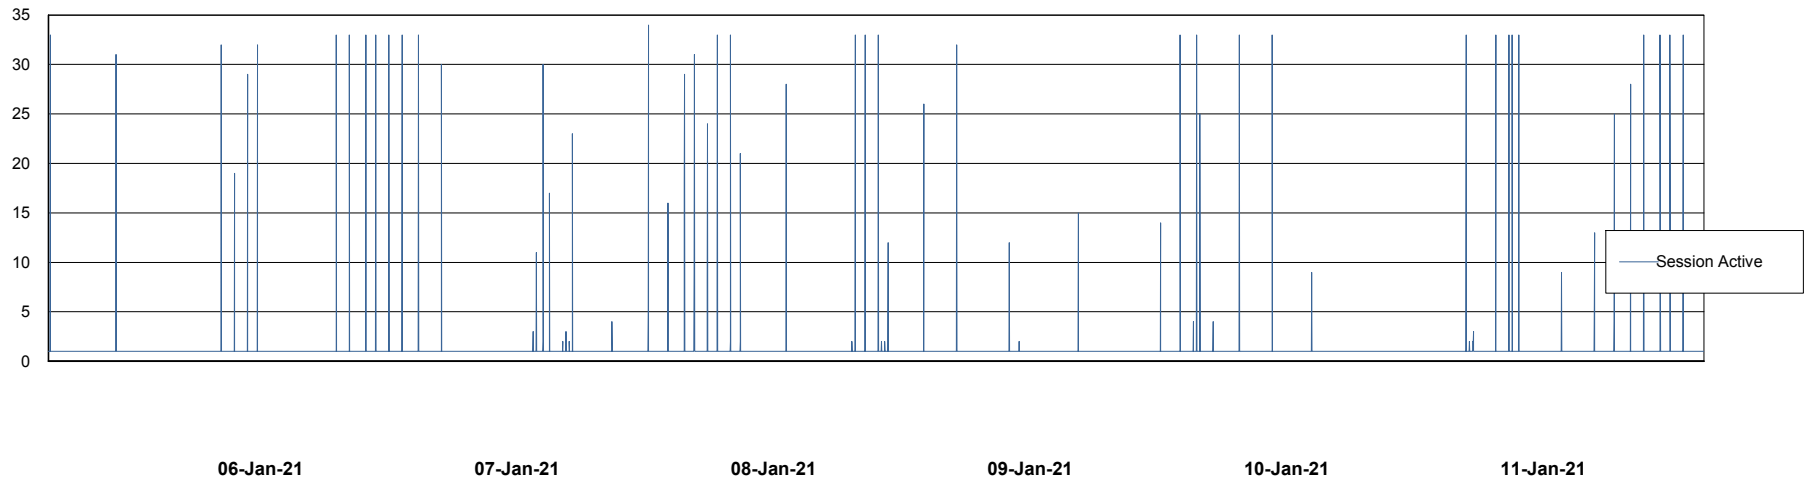

Weekly SLA Customer Report

Customer ECL Production
Database ID 77

Database Performance ECLDB_Production

DB Processes Max 1,000
DB Sessions Max 1,536

Weekly SLA Customer Report

Customer ECL Production
Database ID 77

Database Performance ECLDB_Standby

DB Processes Max 1,000
DB Sessions Max 1,536

Weekly SLA Customer Report

Customer ECL Production
 Database ID 77

DATABASE SIZE ECLDB_Production

Database growth over last month