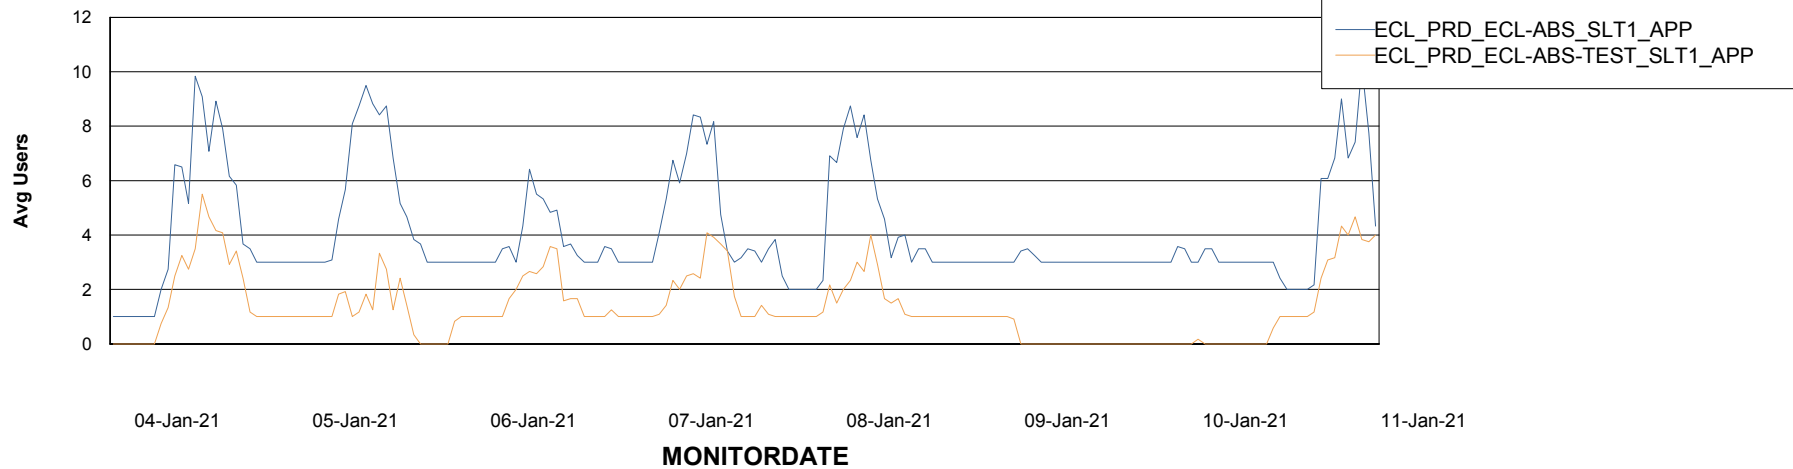

Avg users per day per ABS server