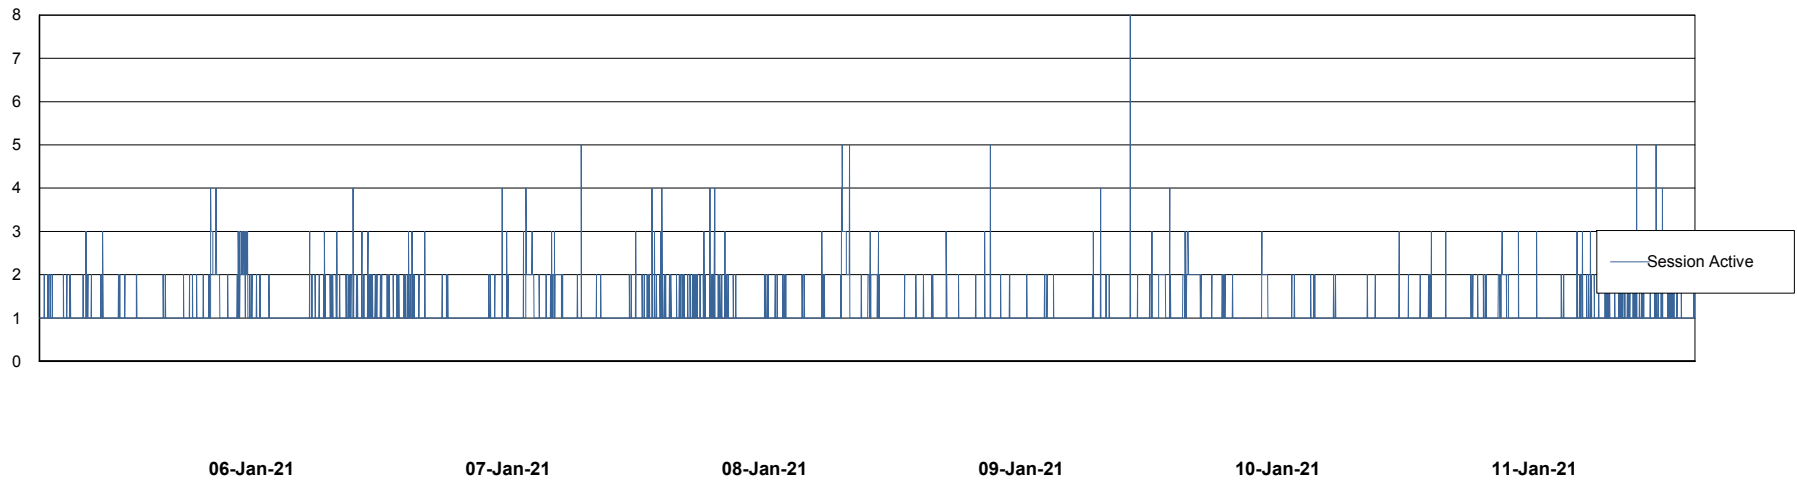

Weekly SLA Customer Report

Customer ECL Production
Database ID 77

Harddisk Usage ECL_PRD_ECL-ABS-WEB

	Free disk space on c: (%)	Total disk space on c: (Gb)
11-Jan-21	69	127
10-Jan-21	69	127
09-Jan-21	69	127
08-Jan-21	69	127
07-Jan-21	69	127
06-Jan-21	69	127
05-Jan-21	69	127

Weekly SLA Customer Report

Customer ECL Production
Database ID 77

Database Performance ECLDB_Production

DB Processes Max 1,000
DB Sessions Max 1,536

Weekly SLA Customer Report

Customer ECL Production
Database ID 77