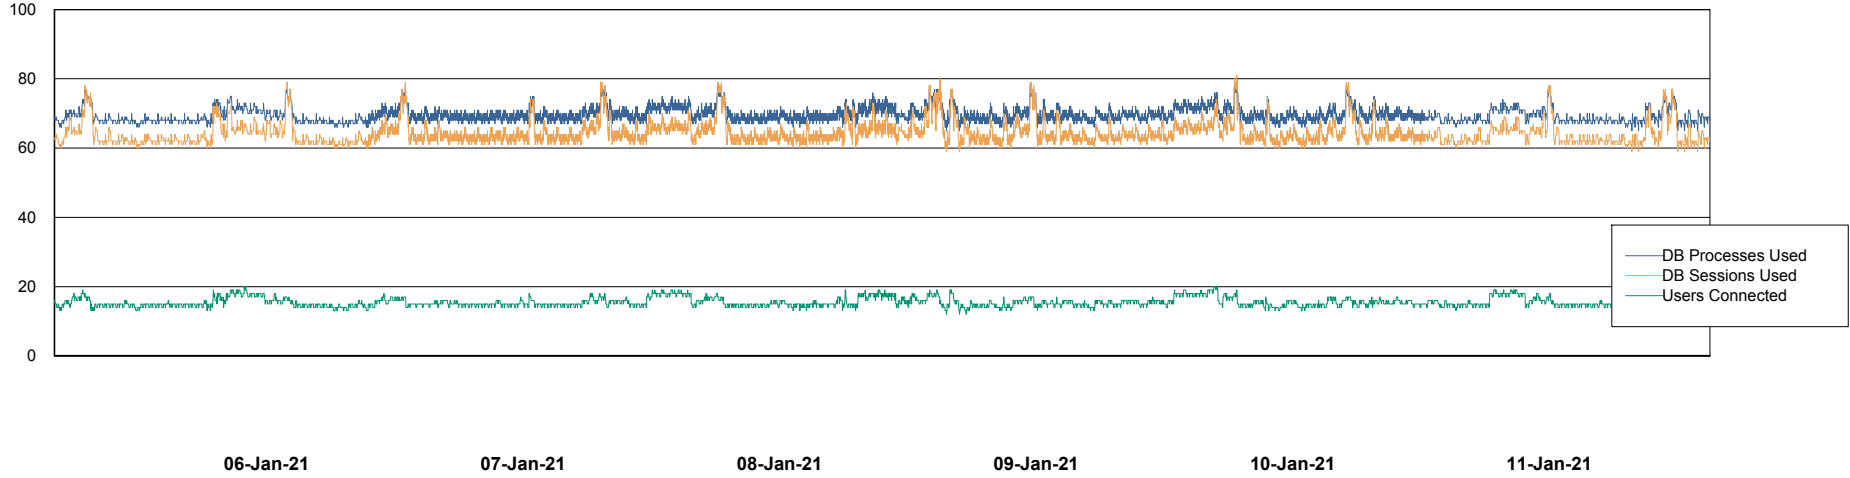

Database Performance BGGDB_BI

DB Processes Max 300
DB Sessions Max 472