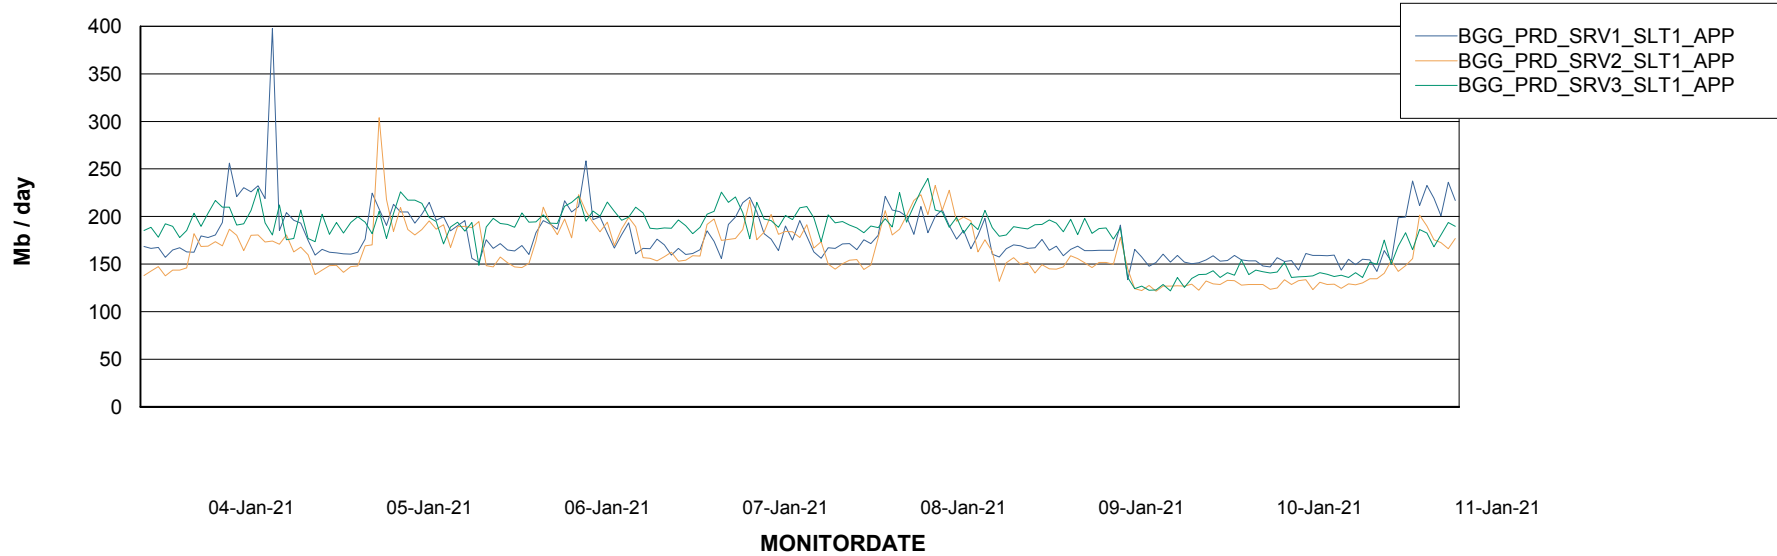

ABSSolute Application Server Services

Avg memory used per ABS Server Service