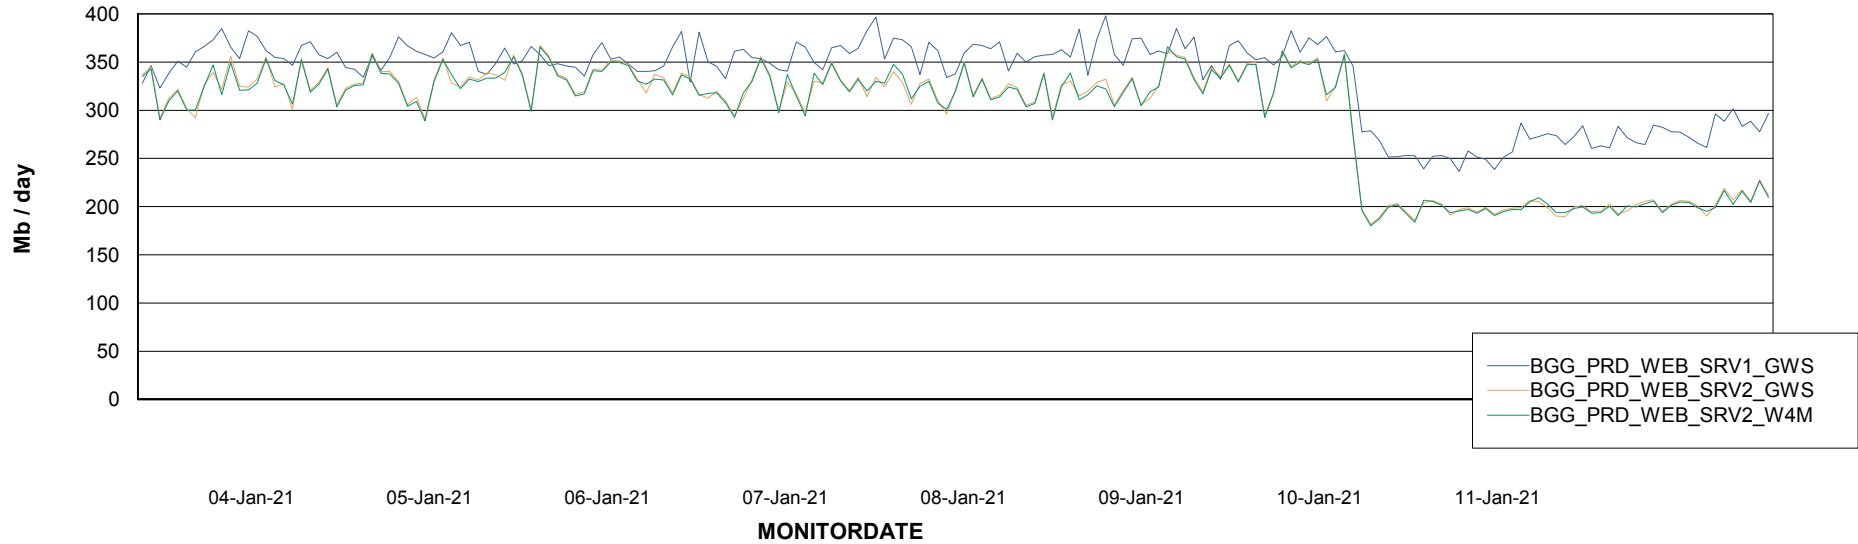

ABSSolute Web Component Services

Avg memory used per ABS Web component