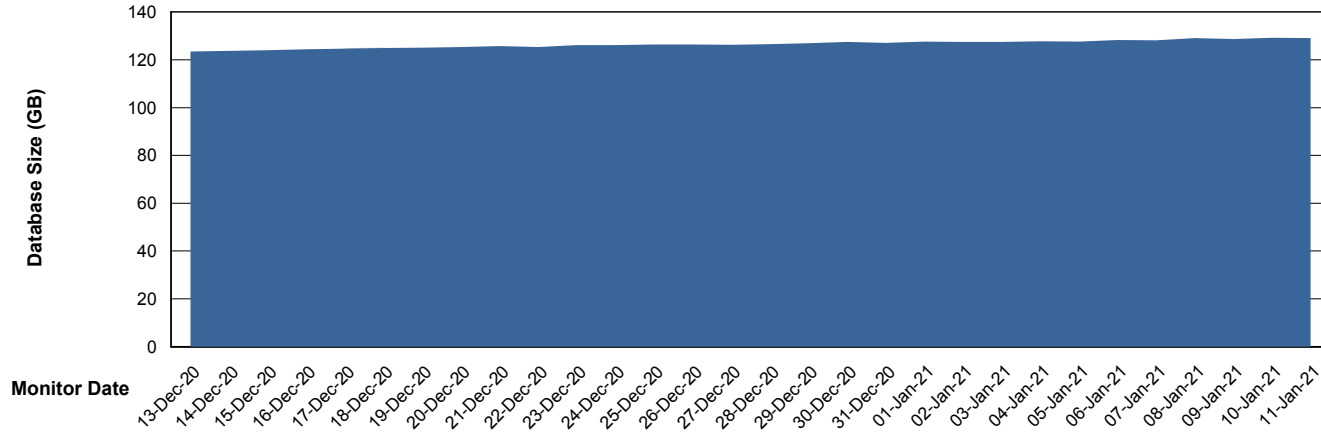

DB Processes Max 300
DB Sessions Max 474

Weekly SLA Customer Report

Customer BGG_Production
Database ID 58

Database Performance BGGDB_Standby

DB Processes Max 300
DB Sessions Max 474

Weekly SLA Customer Report

Customer BGG_Production
Database ID 58

DATABASE SIZE BGGDB_BI

Database growth over last month

DATABASE SIZE BGGDB_Production

Database growth over last month

Weekly SLA Customer Report

Customer BGG_Production
 Database ID 58