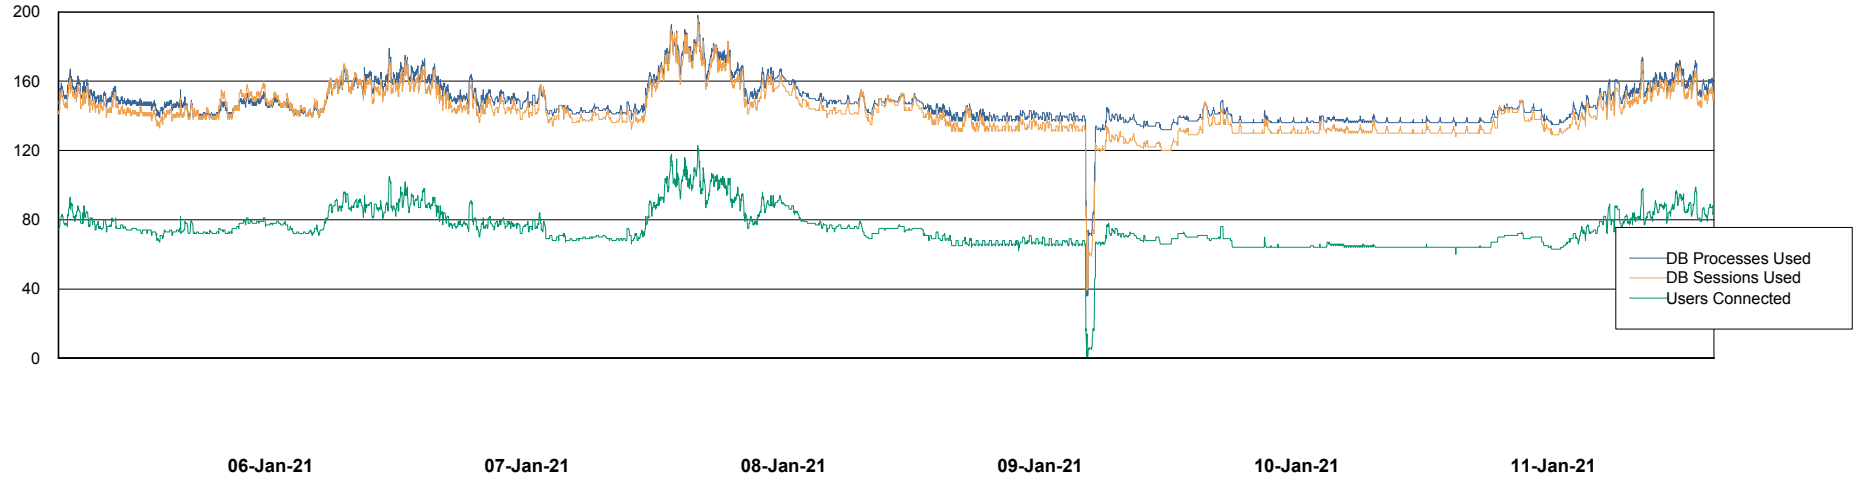

Database Performance BGGDB_Production

DB Processes Max 300
DB Sessions Max 474