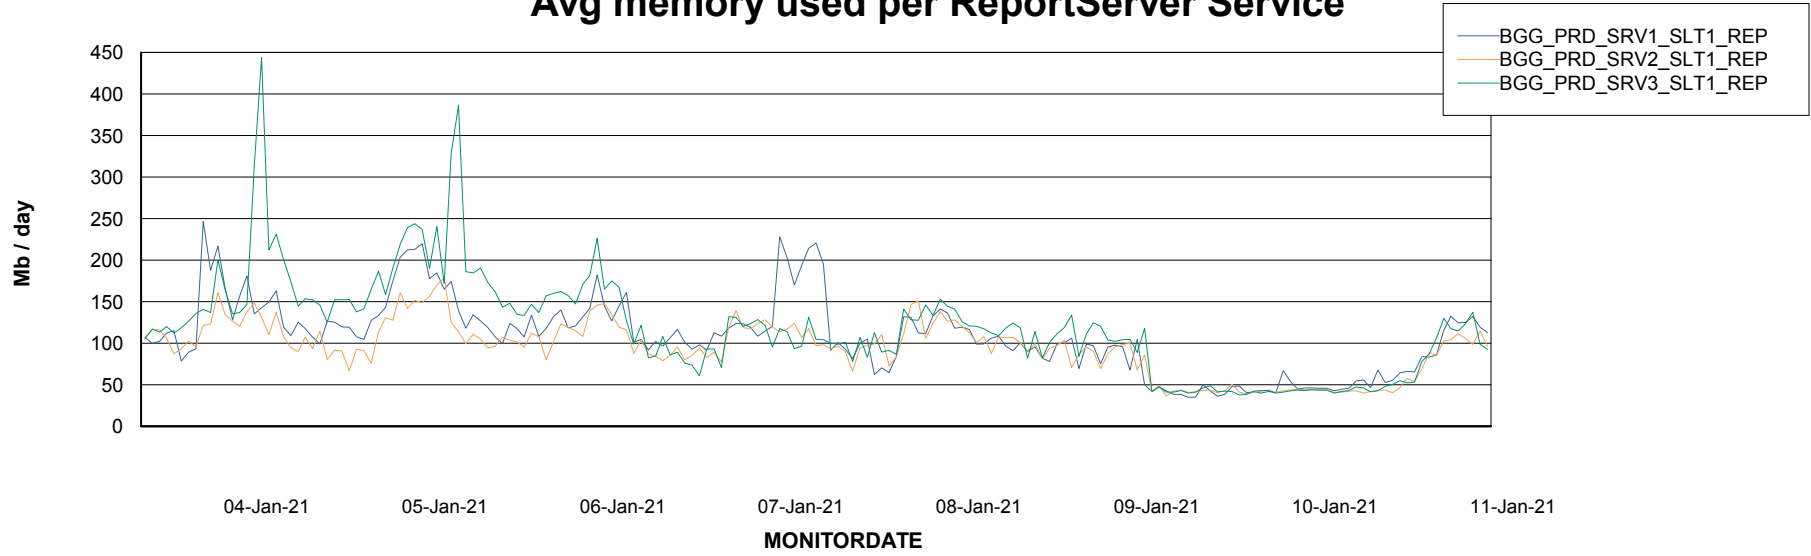

Avg memory used per ABS Server Service

Avg users per day per ABS server

Weekly SLA Customer Report

Customer BGG_Production
Database ID 58

ABSSolute Application ReportServer Services

Avg memory used per ReportServer Service