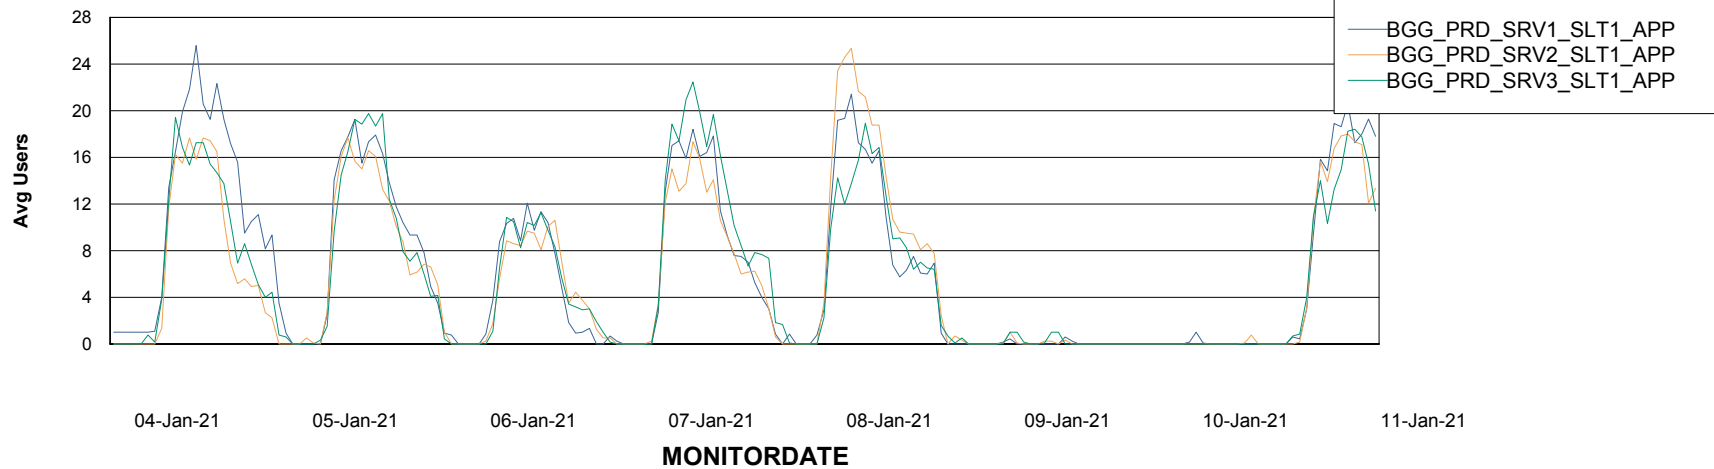

BI Status and last ETL error for BGGDB_BI

	Tue 5/1/2021	Wed 6/1/2021	Thu 7/1/2021	Fri 8/1/2021	Sat 9/1/2021	Sun 10/1/2021	Mon 11/1/2021
ABS DataWarehouse ETL Health	OK	OK	OK	OK	OK	OK	OK
ABS DWHStaging ETL Health	OK	OK	OK	OK	OK	OK	OK

Weekly SLA Customer Report

Customer BGG_Production
Database ID 58

Standby Database Health BGG_Production

Recovery lag for last 7 days

Weekly SLA Customer Report

Customer BGG_Production
Database ID 58

ABSSolute Application Server Services

Avg memory used per ABS Server Service

Avg users per day per ABS server

Weekly SLA Customer Report

Customer BGG_Production
Database ID 58

ABSSolute Application ReportServer Services

Avg memory used per ReportServer Service