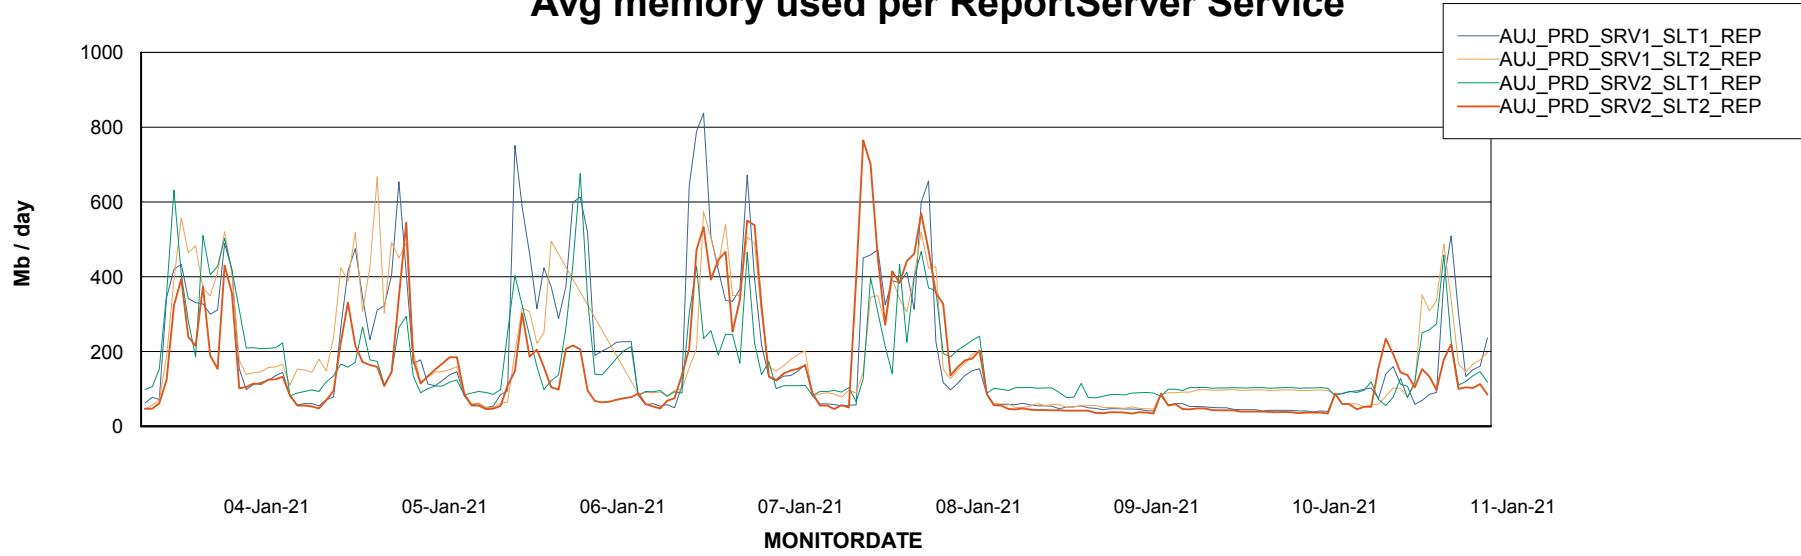

Avg memory used per ABS Server Service

Avg users per day per ABS server

Weekly SLA Customer Report

Customer AUJ_Production
Database ID 41

ABSSolute Application ReportServer Services

Avg memory used per ReportServer Service