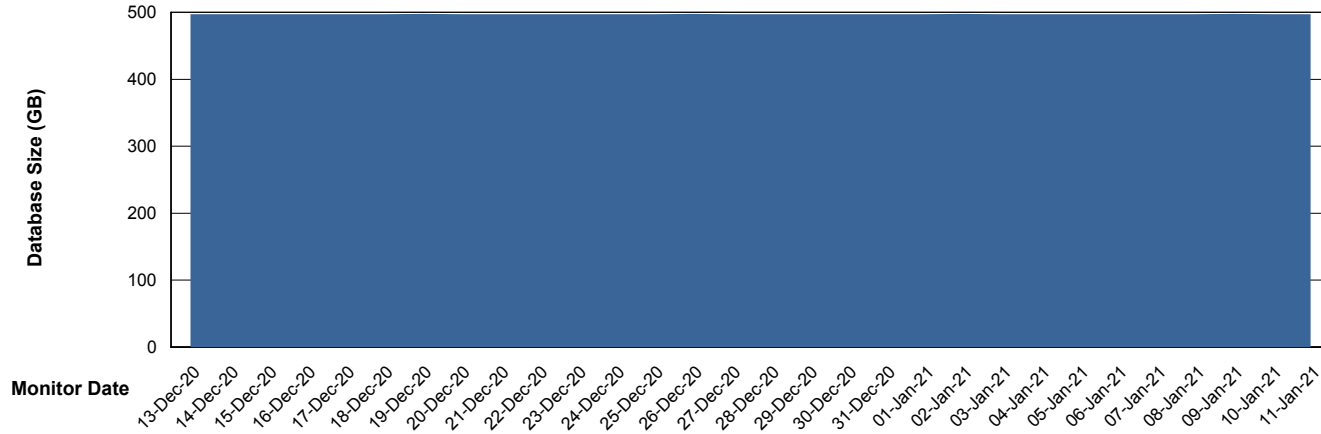

DB Processes Max 150
DB Sessions Max 248

Weekly SLA Customer Report

Customer AUJ_Production
Database ID 41

DATABASE SIZE AUJ_DB4_Primary

Database growth over last month

DATABASE SIZE AUJDB_BI

Database growth over last month

Weekly SLA Customer Report

Customer AUJ_Production
Database ID 41

DATABASE SIZE AUJDB_BI_TS1

Database growth over last month

Weekly SLA Customer Report

Customer AUJ_Production
 Database ID 41

Database Tablespace AUJ_DB4_Primary