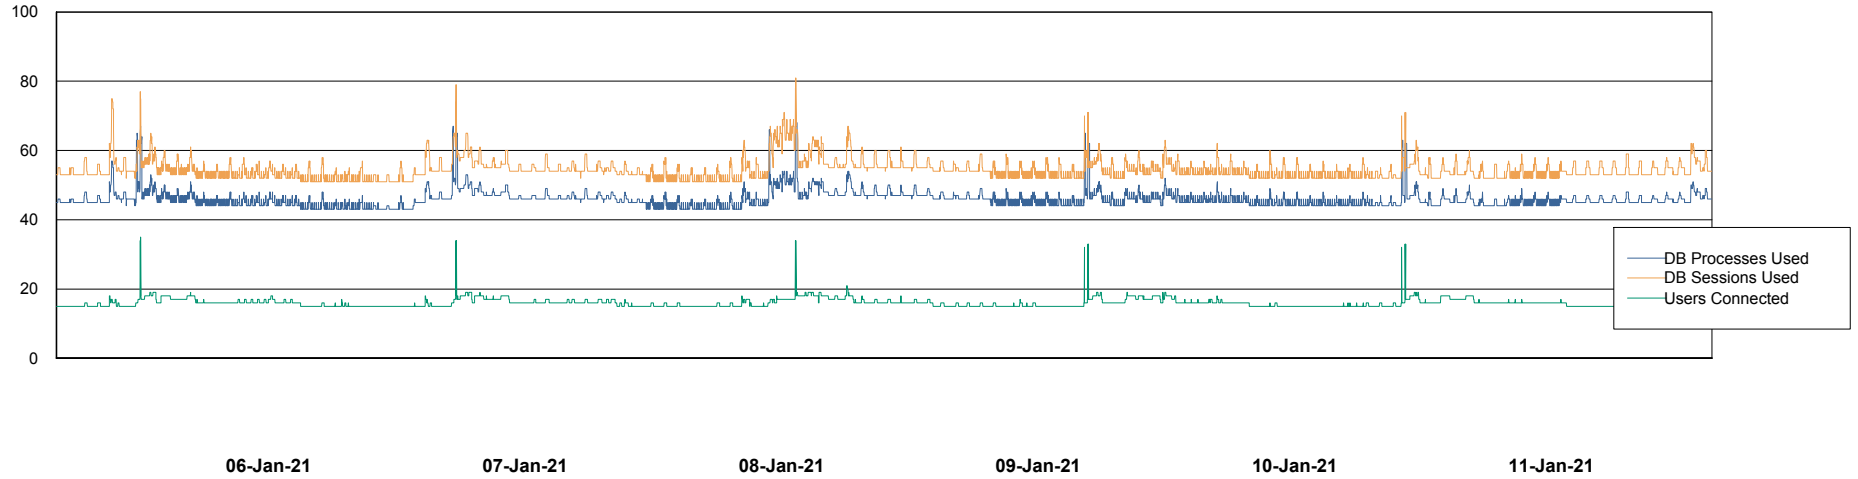

Database Performance AUJDB_BI

DB Processes Max 500
DB Sessions Max 772