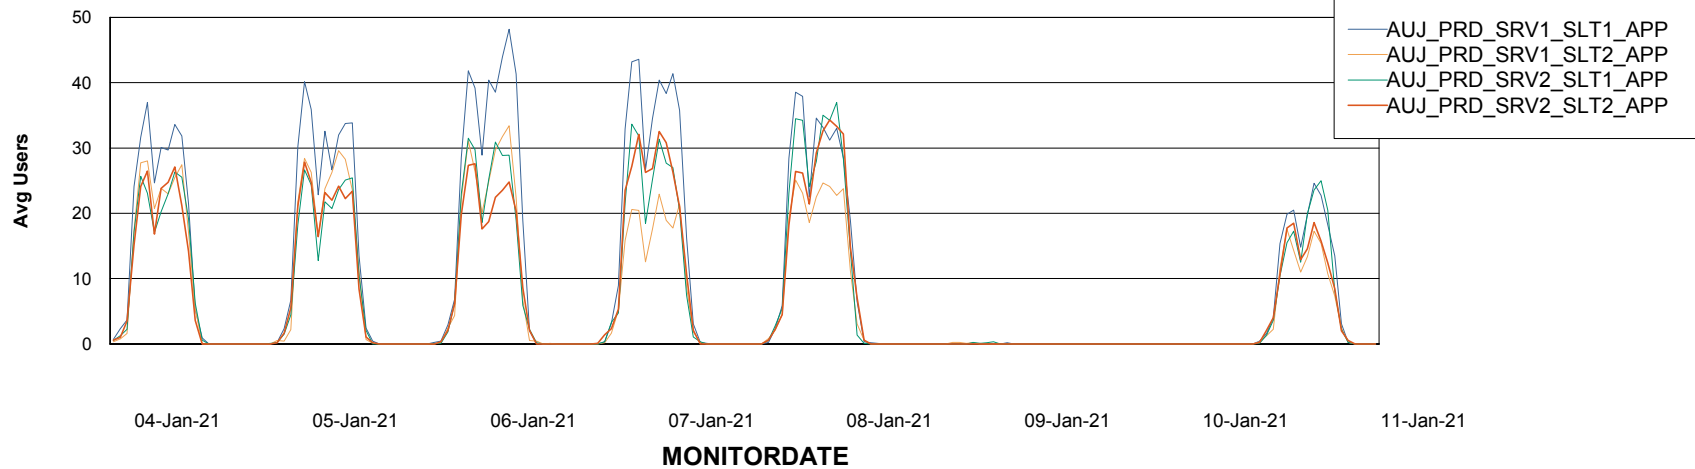

Avg users per day per ABS server