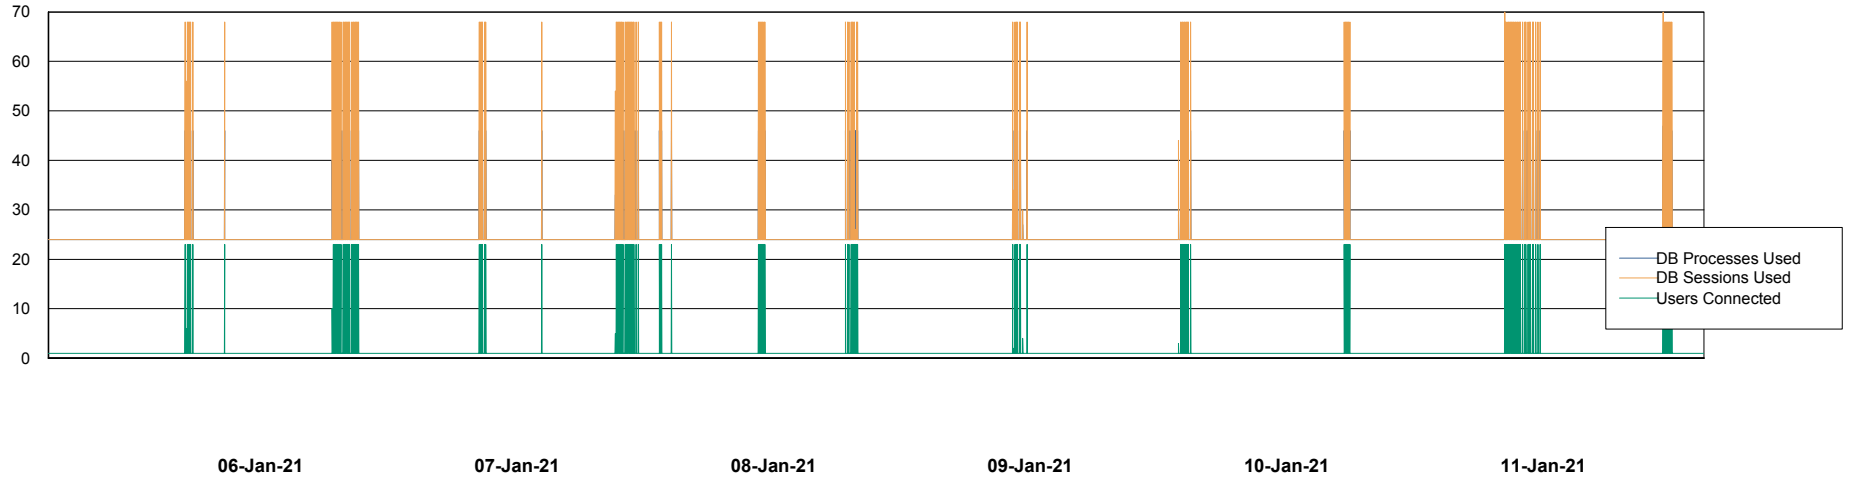

Database Performance AUJ_DB5_Standby

DB Processes Max 300
DB Sessions Max 480

Weekly SLA Customer Report

Customer AUJ_Production
Database ID 41

Database Performance AUJ_DB6_Standby2

DB Processes Max 300
DB Sessions Max 480

Weekly SLA Customer Report

Customer AUJ_Production
Database ID 41

Database Performance AUJDB_BI

DB Processes Max 500
DB Sessions Max 772

Weekly SLA Customer Report

Customer AUJ_Production
Database ID 41

Database Performance AUJDB_BI_TS1