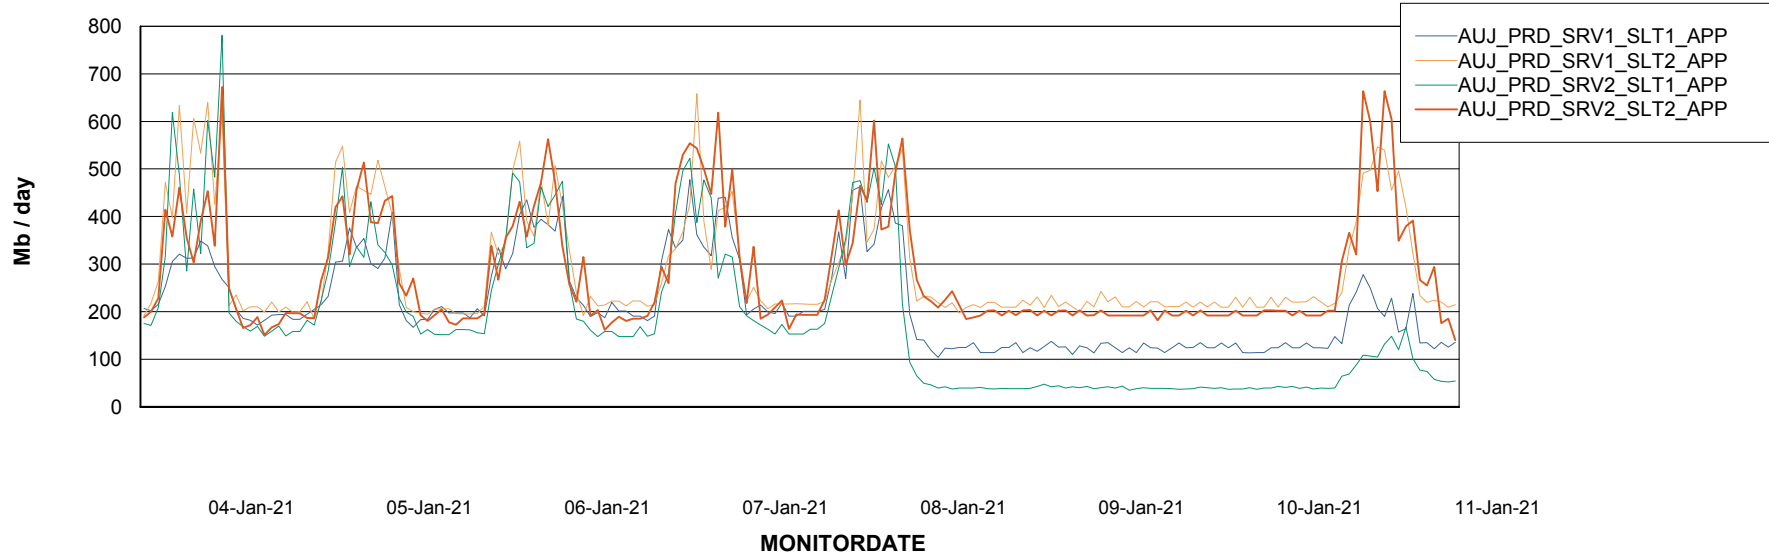

ABSSolute Application Server Services

Avg memory used per ABS Server Service