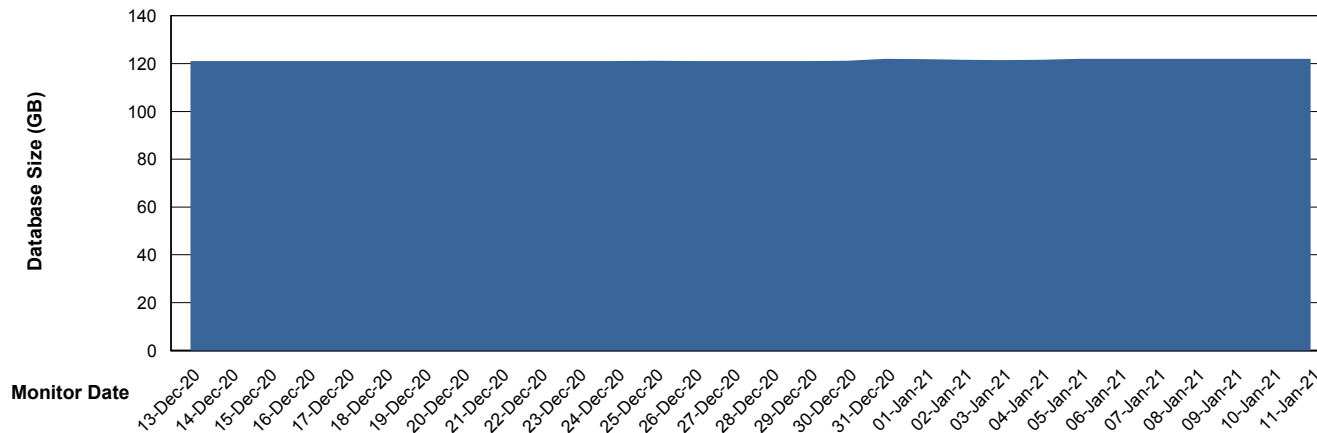

DB Processes Max 150
DB Sessions Max 248

Weekly SLA Customer Report

Customer AUJ_Production
Database ID 41

DATABASE SIZE AUJ_DB4_Primary

Database growth over last month

DATABASE SIZE AUJDB_BI

Database growth over last month

Weekly SLA Customer Report

Customer AUJ_Production
Database ID 41

DATABASE SIZE AUJDB_BI_TS1

Database growth over last month

Weekly SLA Customer Report

Customer AUJ_Production
 Database ID 41

Database Tablespace AUJ_DB4_Primary