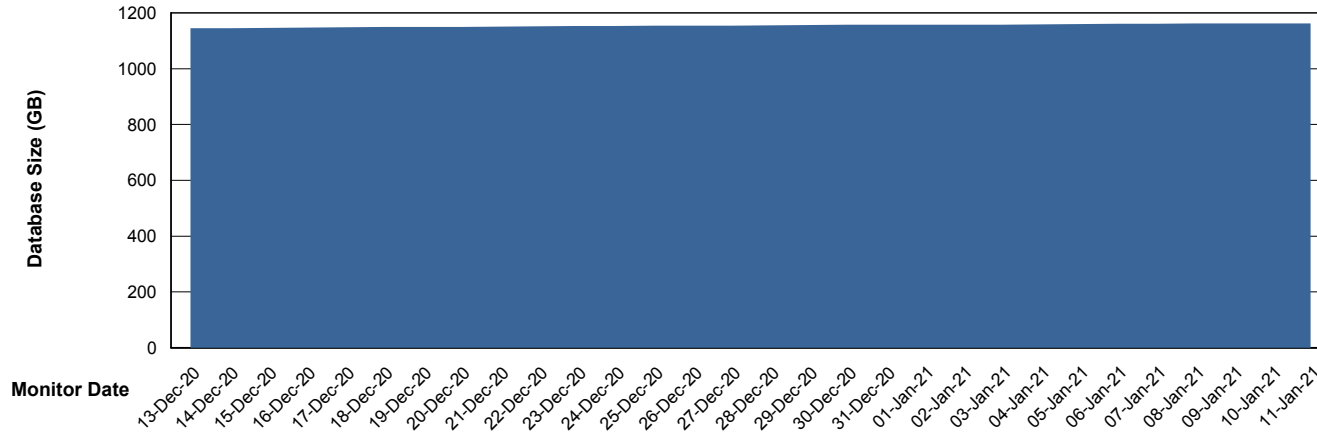

DB Processes Max 150
DB Sessions Max 248

Weekly SLA Customer Report

Customer AUJ_Production
Database ID 41

DATABASE SIZE AUJ_DB4_Primary

Database growth over last month

DATABASE SIZE AUJDB_BI

Database growth over last month

Weekly SLA Customer Report

Customer AUJ_Production
Database ID 41

DATABASE SIZE AUJDB_BI_TS1

Database growth over last month

Weekly SLA Customer Report

Customer AUJ_Production
 Database ID 41

Database Tablespace AUJ_DB4_Primary