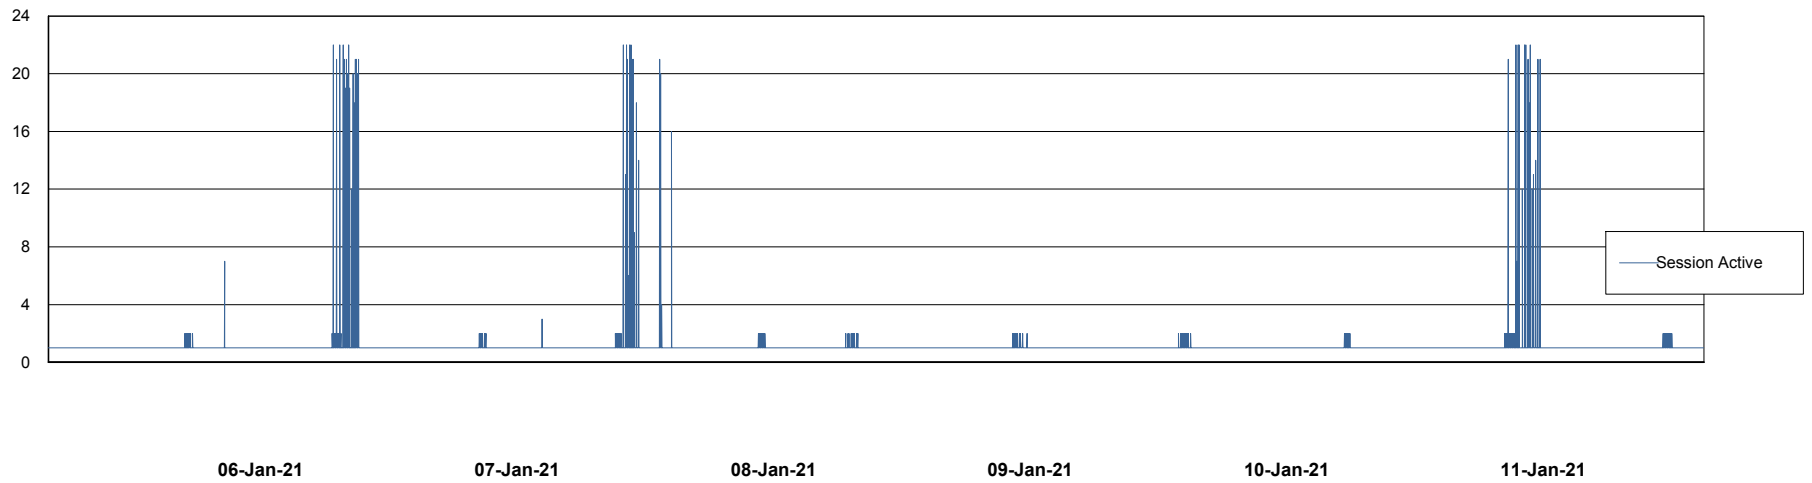

Database Performance AUJ_DB5_Standby

DB Processes Max 300
DB Sessions Max 480

Weekly SLA Customer Report

Customer AUJ_Production
Database ID 41

Database Performance AUJ_DB6_Standby2

DB Processes Max 300
DB Sessions Max 480

Weekly SLA Customer Report

Customer AUJ_Production
Database ID 41

Database Performance AUJDB_BI

DB Processes Max 500
DB Sessions Max 772

Weekly SLA Customer Report

Customer AUJ_Production
Database ID 41

Database Performance AUJDB_BI_TS1