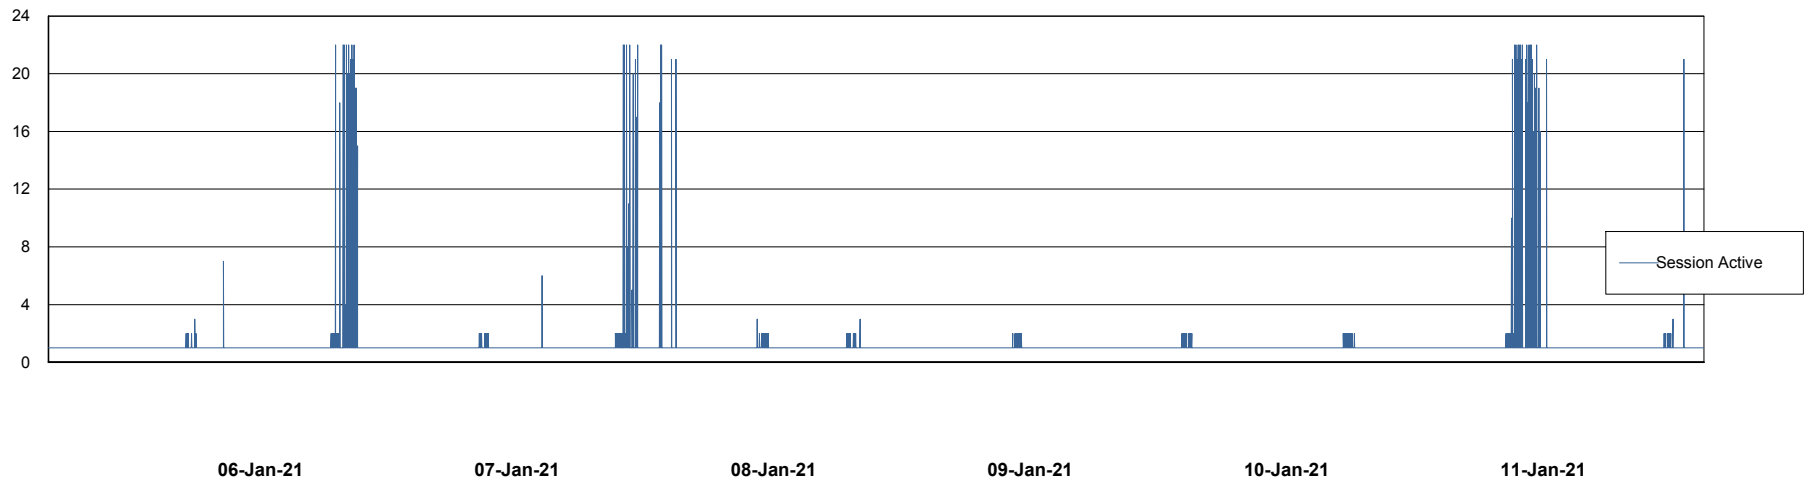

Database Performance AUJ_DB5_Standby

DB Processes Max 300
DB Sessions Max 480