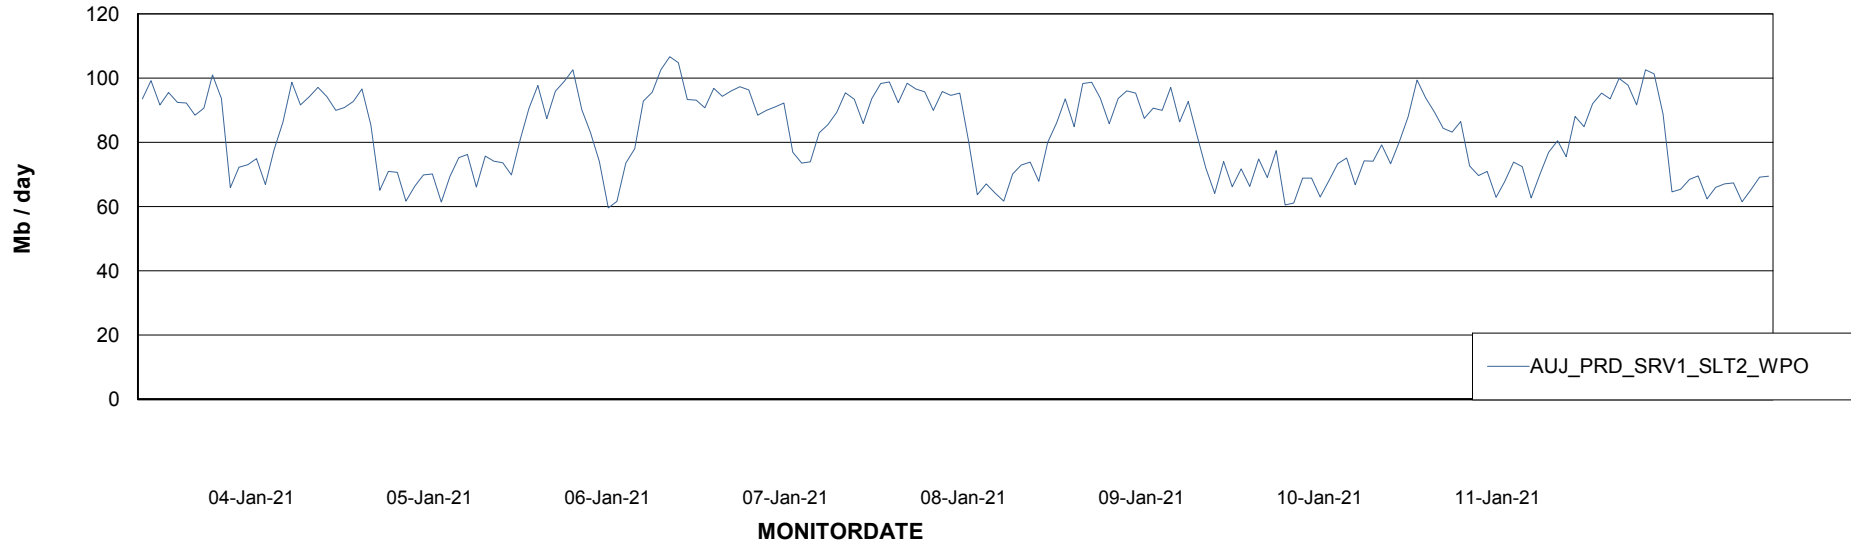

ABSSolute Web Component Services

Avg memory used per ABS Web component