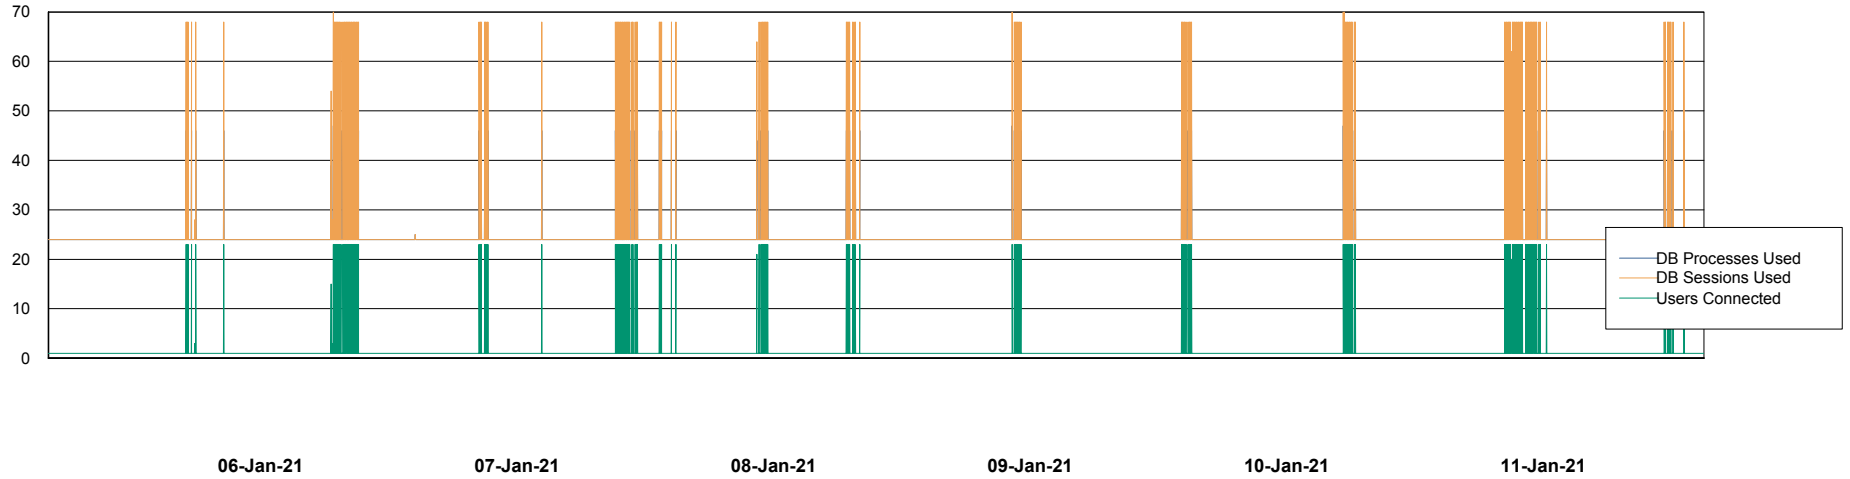

Weekly SLA Customer Report

Customer AUJ_Production
Database ID 41

Database Performance AUJ_DB4_Primary

DB Processes Max 300
DB Sessions Max 480

Weekly SLA Customer Report

Customer AUJ_Production
Database ID 41

Database Performance AUJ_DB5_Standby

DB Processes Max 300
DB Sessions Max 480

Weekly SLA Customer Report

Customer AUJ_Production
Database ID 41

Database Performance AUJ_DB6_Standby2

DB Processes Max 300
DB Sessions Max 480