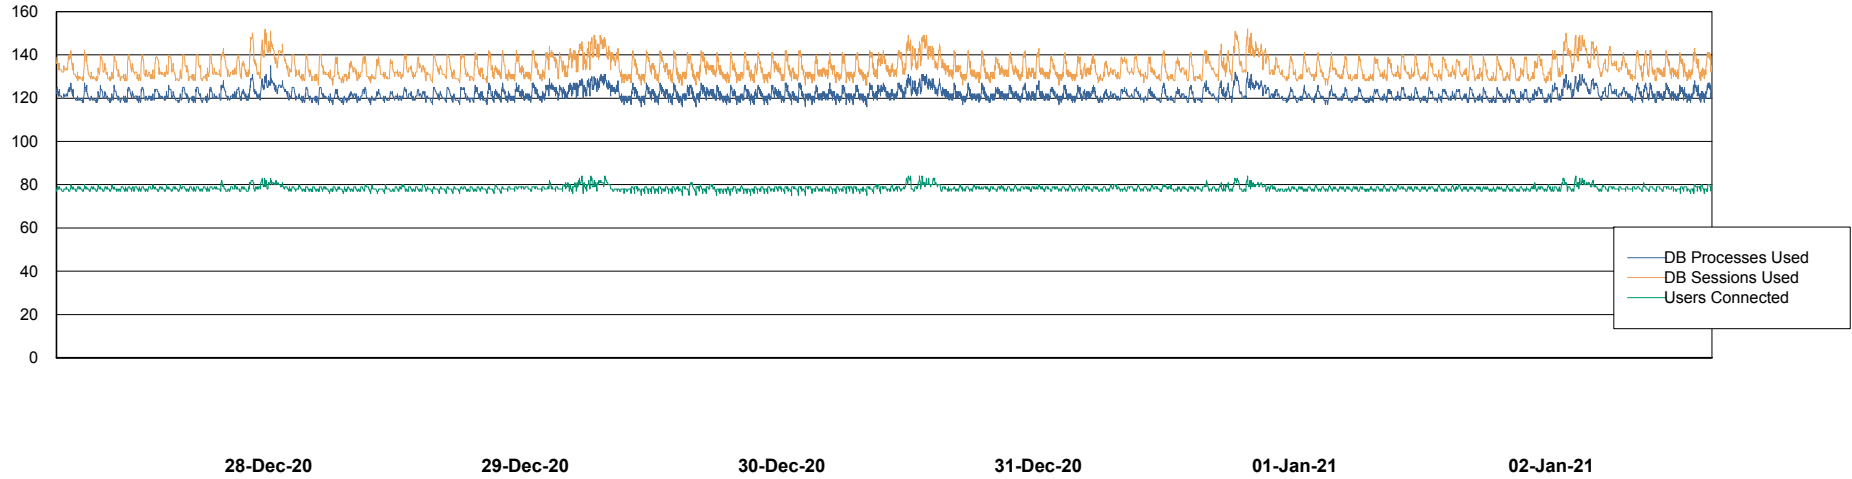

Database Performance VOSBIDB_Production

DB Processes Max 300
DB Sessions Max 472