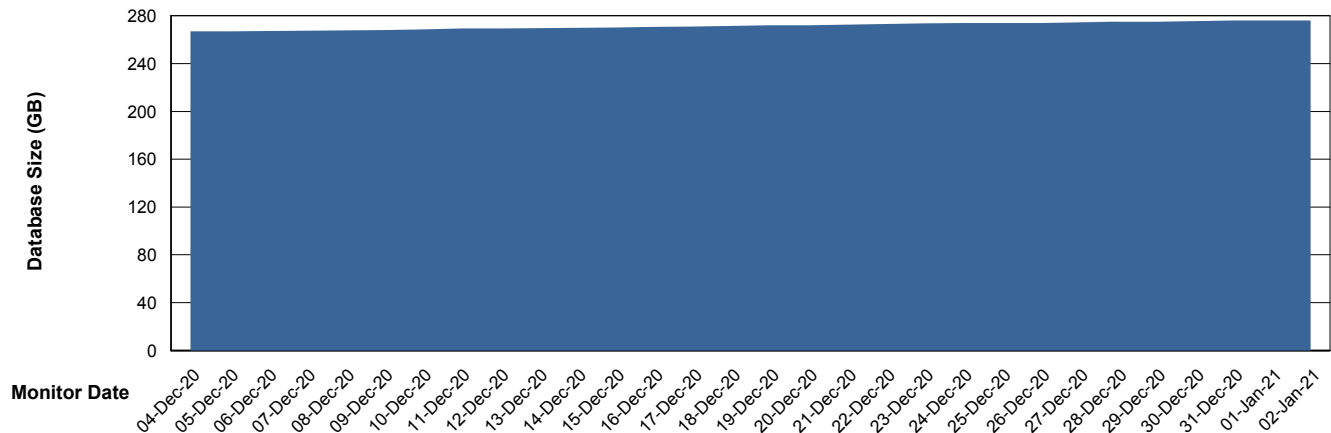

Weekly SLA Customer Report

Customer VOS_Production
Database ID 68

DATABASE SIZE VOSBIDB_Production

Database growth over last month

DATABASE SIZE VOSDB_Production

Database growth over last month

Weekly SLA Customer Report

Customer VOS_Production
 Database ID 68

Database Tablespace VOSBIDB_Production

Date	Tablespace Name	Filesize (Gb)	Usedsize (Gb)	Percentage free
02-Jan-21	ABSDATA	70	46	34
	INDX	74	64	14
01-Jan-21	ABSDATA	70	46	34
	INDX	74	64	14
31-Dec-20	ABSDATA	70	46	34
	INDX	74	64	14
30-Dec-20	ABSDATA	70	46	34
	INDX	74	64	14
29-Dec-20	ABSDATA	70	45	36
	INDX	74	64	14
28-Dec-20	ABSDATA	70	45	36
	INDX	74	64	14
27-Dec-20	ABSDATA	70	45	36
	INDX	74	64	14