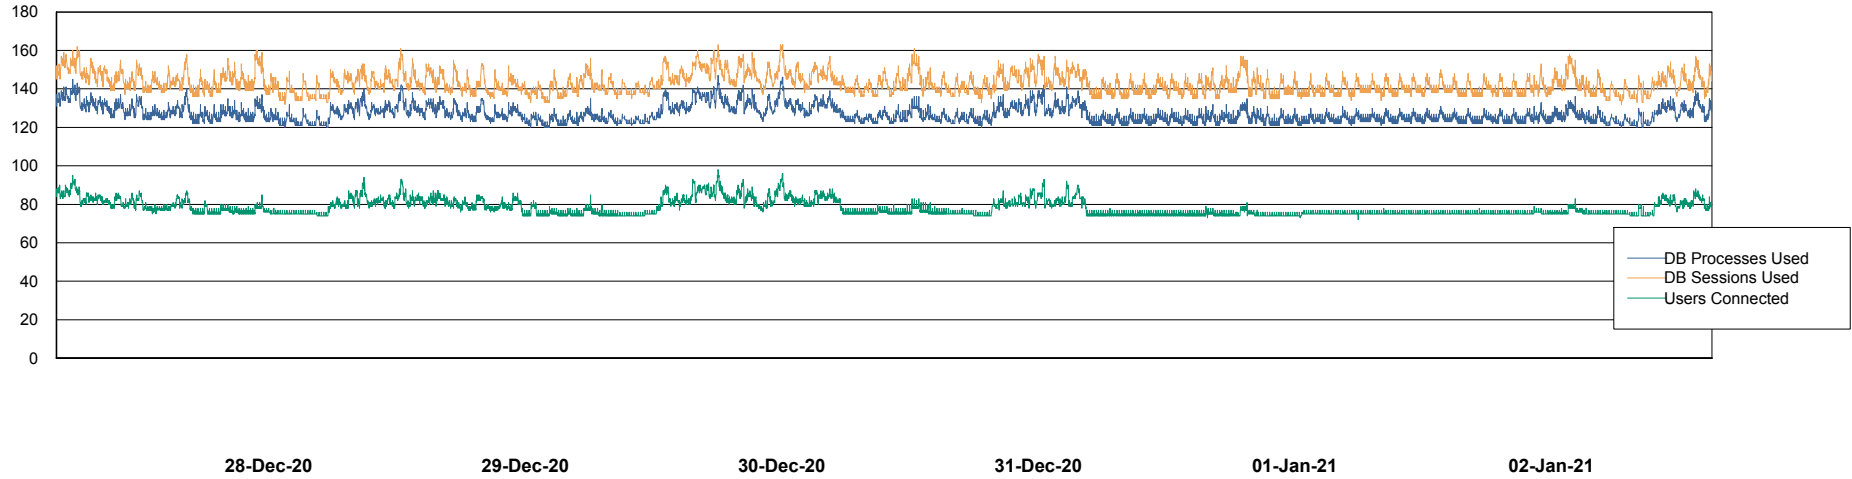

Database Performance VOSDB_Production

DB Processes Max 500
DB Sessions Max 772