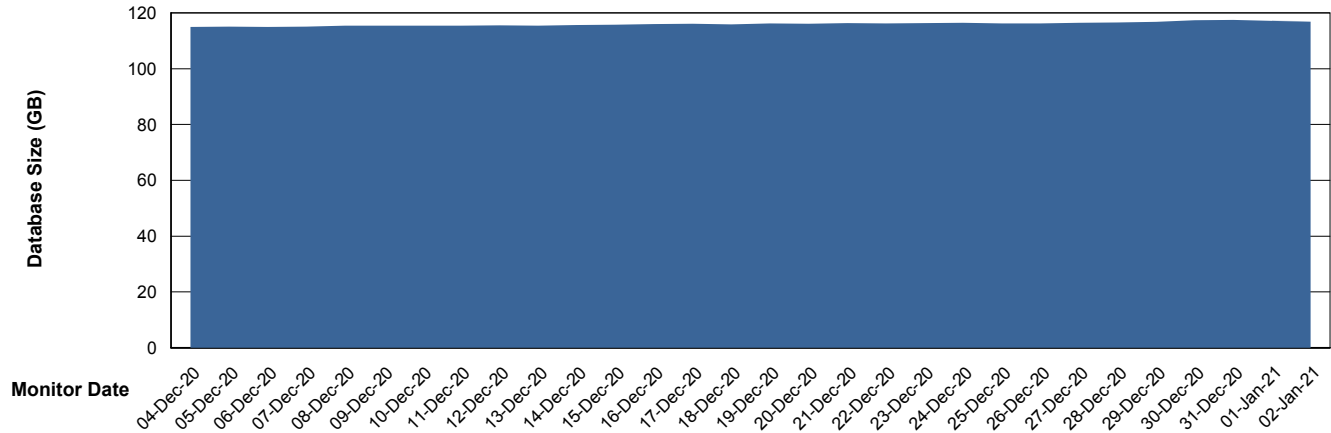

DATABASE SIZE VOSBIDB_Production

Database growth over last month