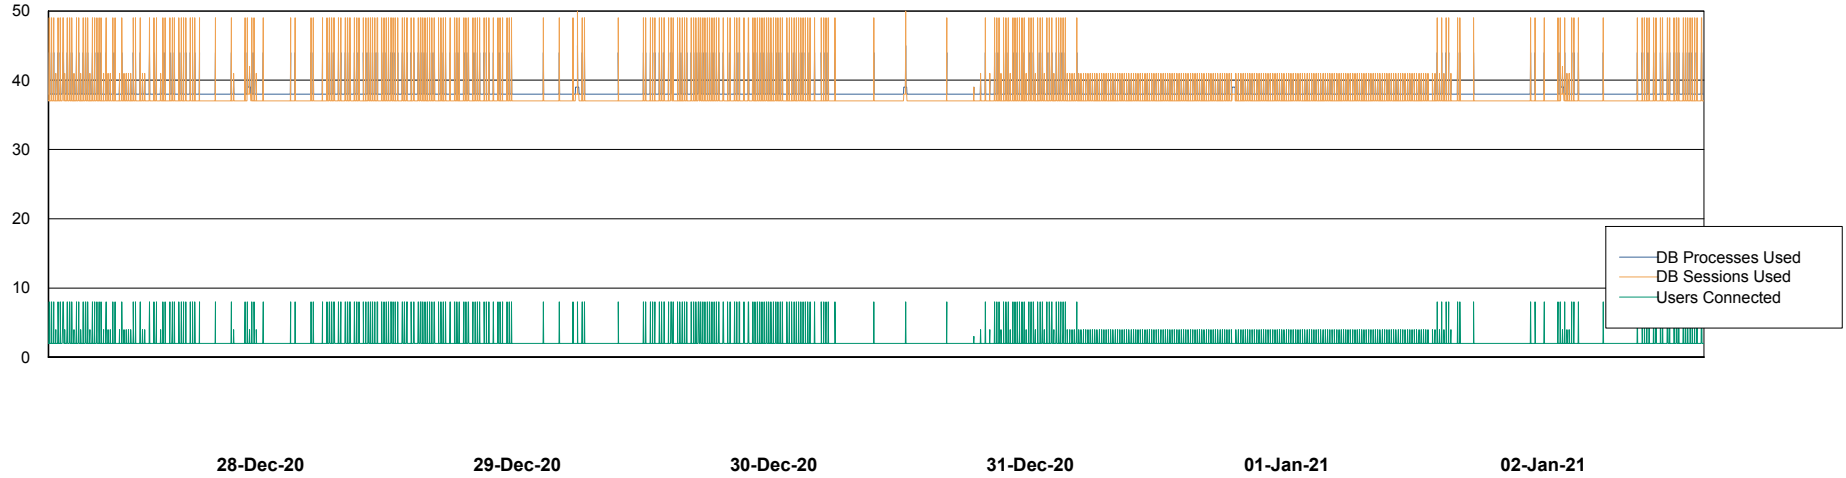

Database Performance VOSDB_Production

DB Processes Max 500
DB Sessions Max 772

Weekly SLA Customer Report

Customer VOS_Production
Database ID 68

Database Performance VOSDB_Standby

DB Processes Max 300
DB Sessions Max 472