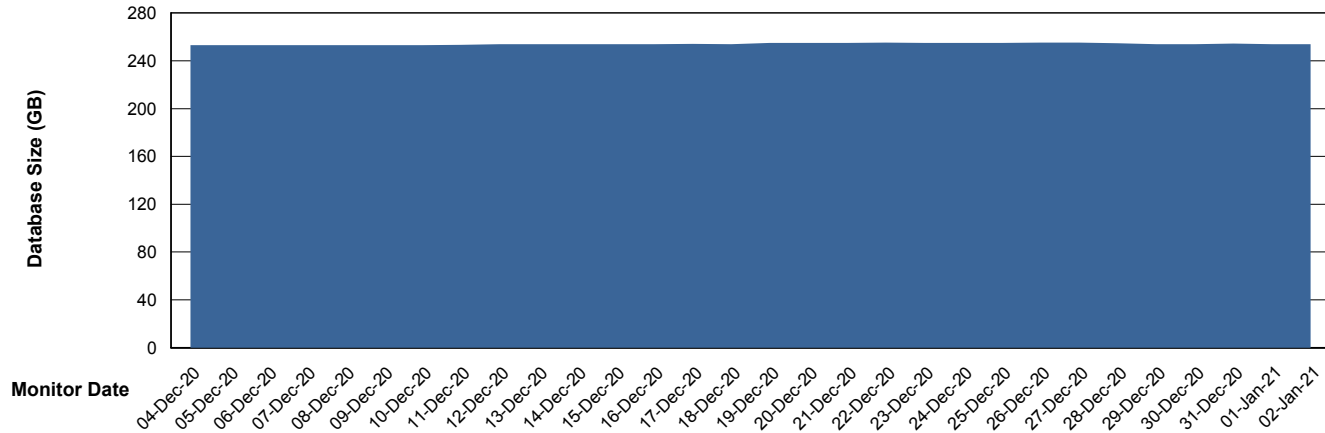

Database Performance ABSVEN07 Standby DB 2019

DB Processes Max 300
DB Sessions Max 472

Weekly SLA Customer Report

Customer VEN_Production
Database ID 35

Database Performance VENDB_BI

DB Processes Max 500
DB Sessions Max 772

Weekly SLA Customer Report

Customer VEN_Production
Database ID 35

DATABASE SIZE ABSVEN06 Primary DB 2019

Database growth over last month

DATABASE SIZE VENDB_BI

Database growth over last month

Weekly SLA Customer Report