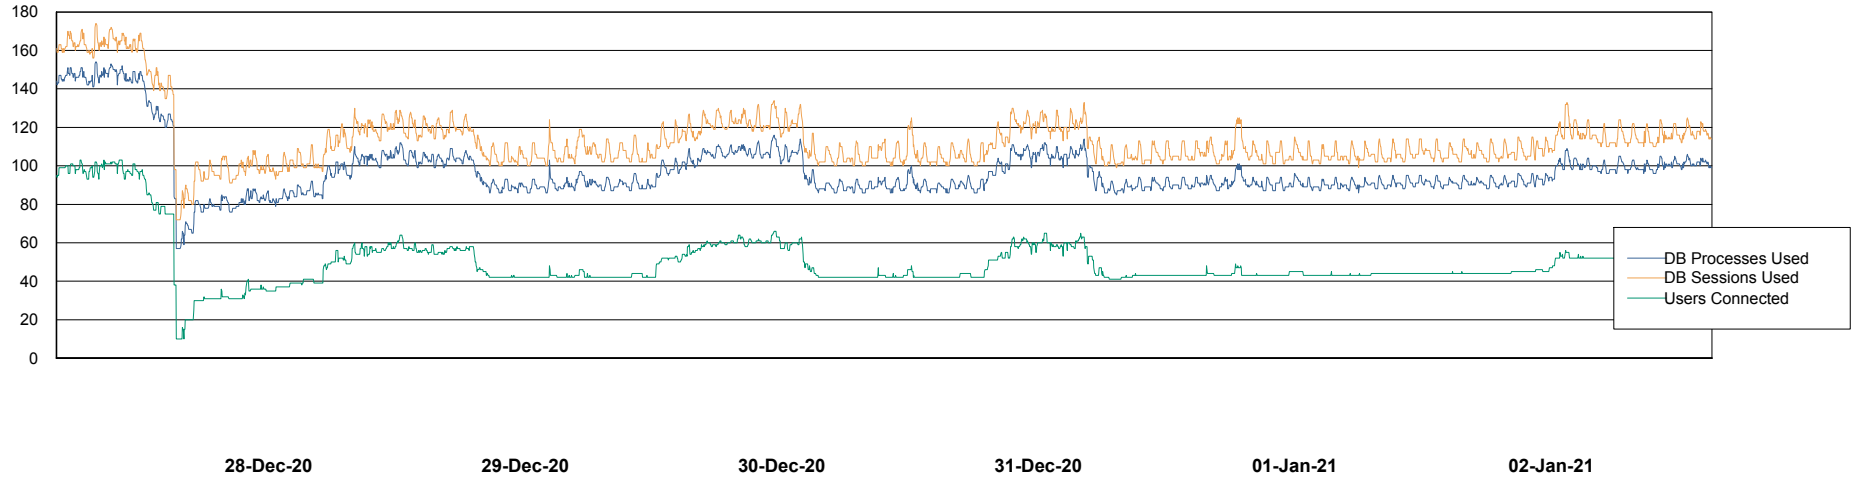

Weekly SLA Customer Report

Customer VEN_Production
Database ID 35

Harddisk Usage VEN_PRD_DB_BI

	Free disk space on c: (%)	Total disk space on c: (Gb)	Free disk space on d: (%)	Total disk space on d: (Gb)
02-Jan-21	51	102	40	601
01-Jan-21	51	102	40	601
31-Dec-20	51	102	40	601
30-Dec-20	52	102	40	601
29-Dec-20	52	102	40	601
28-Dec-20	51	102	41	601
27-Dec-20	51	102	41	601

Weekly SLA Customer Report

Customer VEN_Production
Database ID 35

Database Performance ABSVEN06 Primary DB 2019

DB Processes Max 300
DB Sessions Max 472

Weekly SLA Customer Report

Customer VEN_Production
Database ID 35