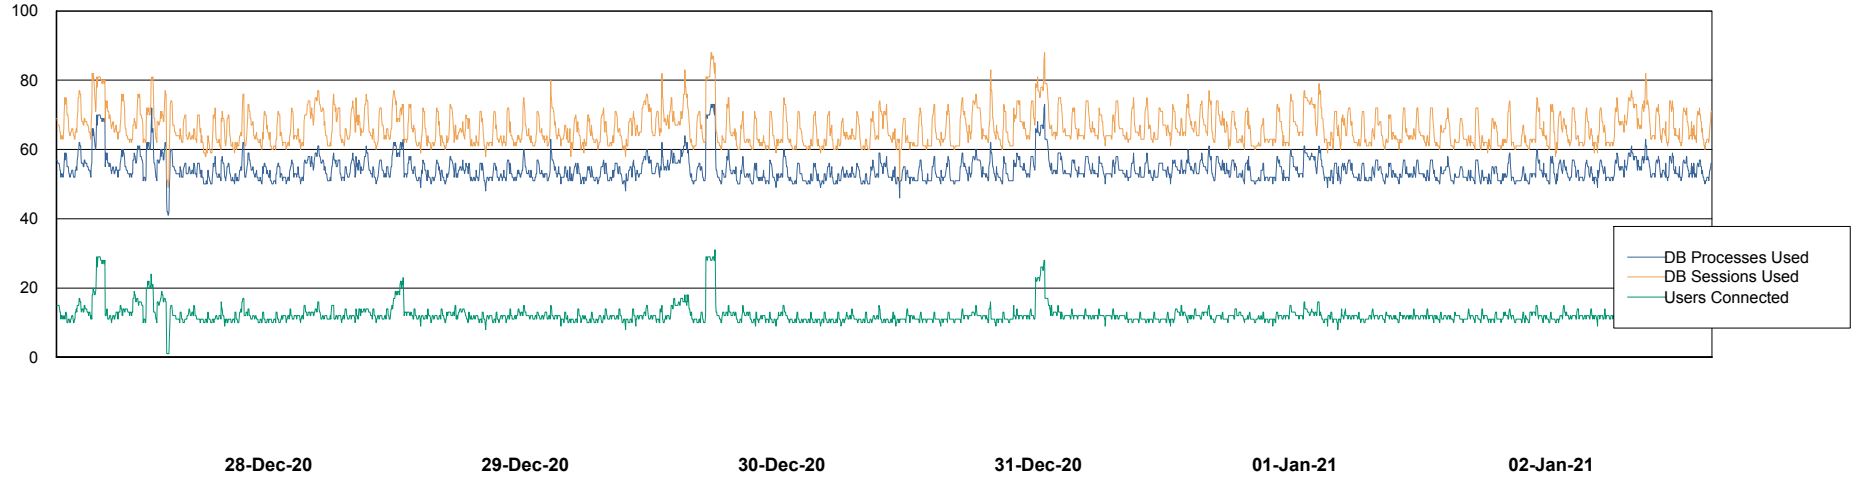

Database Performance ABSVEN07 Standby DB 2019

DB Processes Max 300
DB Sessions Max 472

Weekly SLA Customer Report

Customer VEN_Production
Database ID 35

Database Performance VENDB_BI

DB Processes Max 500
DB Sessions Max 772