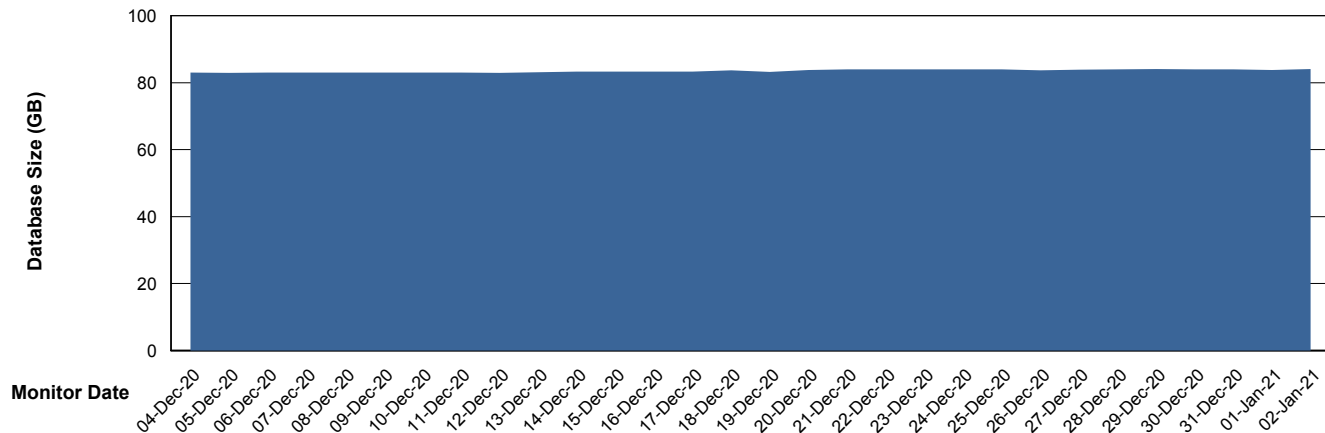

Weekly SLA Customer Report

Customer VEN_Production
Database ID 35

DATABASE SIZE ABSVEN06 Primary DB 2019

Database growth over last month

DATABASE SIZE VENDB_BI

Database growth over last month

Weekly SLA Customer Report