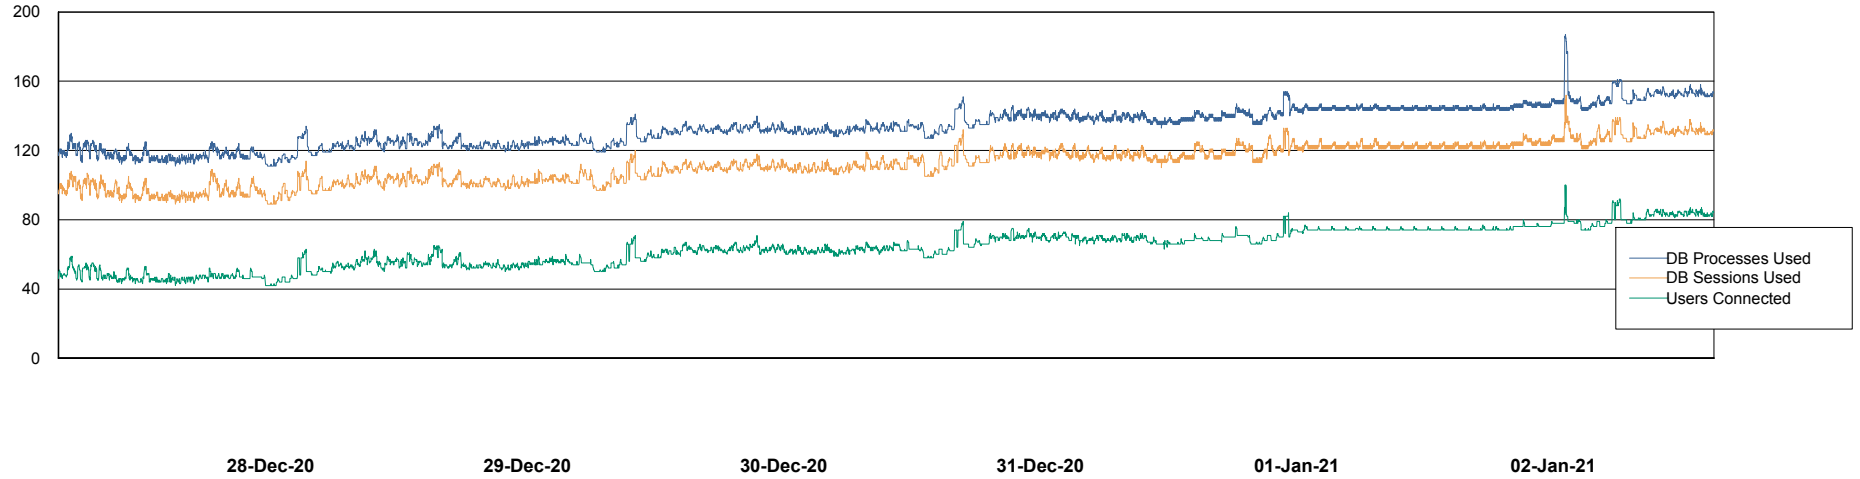

Database Performance STKDB_ABS1 Production Database

DB Processes Max 500
DB Sessions Max 776