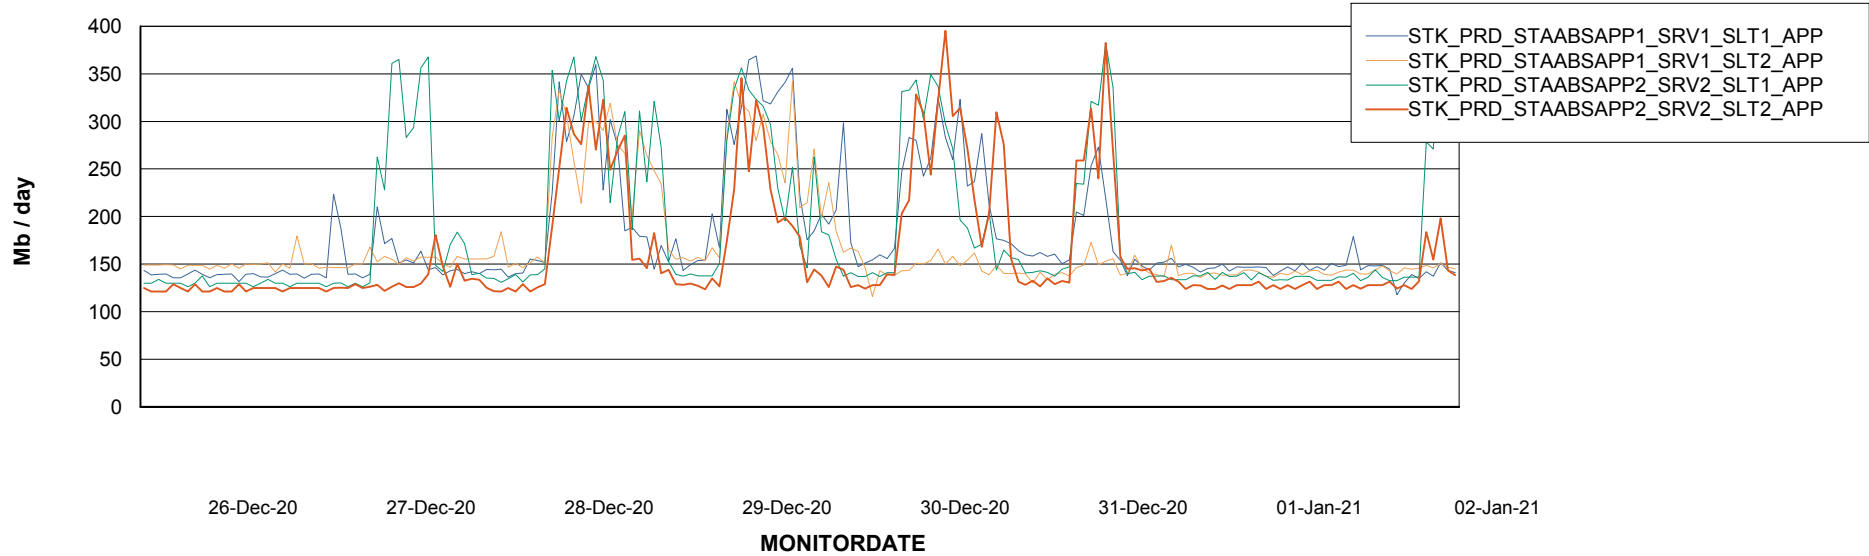

Database Tablespace STKDB_ABS1 Production Database

Date	Tablespace Name	Filesize (Gb)	Usedsize (Gb)	Percentage free
02-Jan-21	ABSDATA	177	118	33
	INDX	194	164	15
01-Jan-21	ABSDATA	177	117	34
	INDX	194	164	15
31-Dec-20	ABSDATA	177	117	34
	INDX	194	164	15
30-Dec-20	ABSDATA	177	118	33
	INDX	194	164	15
29-Dec-20	ABSDATA	177	117	34
	INDX	194	164	15
28-Dec-20	ABSDATA	177	117	34
	INDX	194	164	15
27-Dec-20	ABSDATA	177	117	34
	INDX	194	163	16

Weekly SLA Customer Report

Customer STK_Production
Database ID 82

ABSolute Application Server Services

Avg memory used per ABS Server Service

Avg users per day per ABS server

Weekly SLA Customer Report

Customer STK_Production
Database ID 82