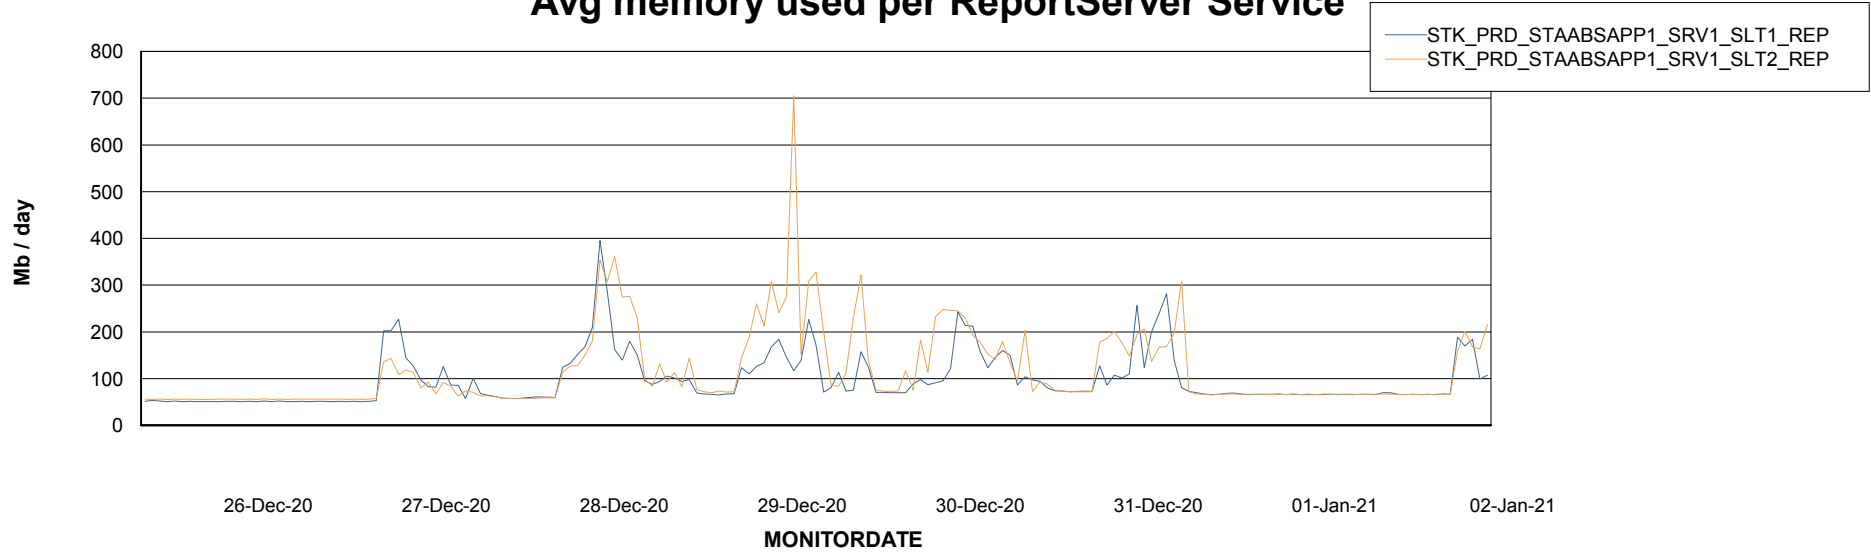

ABSSolute Application ReportServer Services

Avg memory used per ReportServer Service