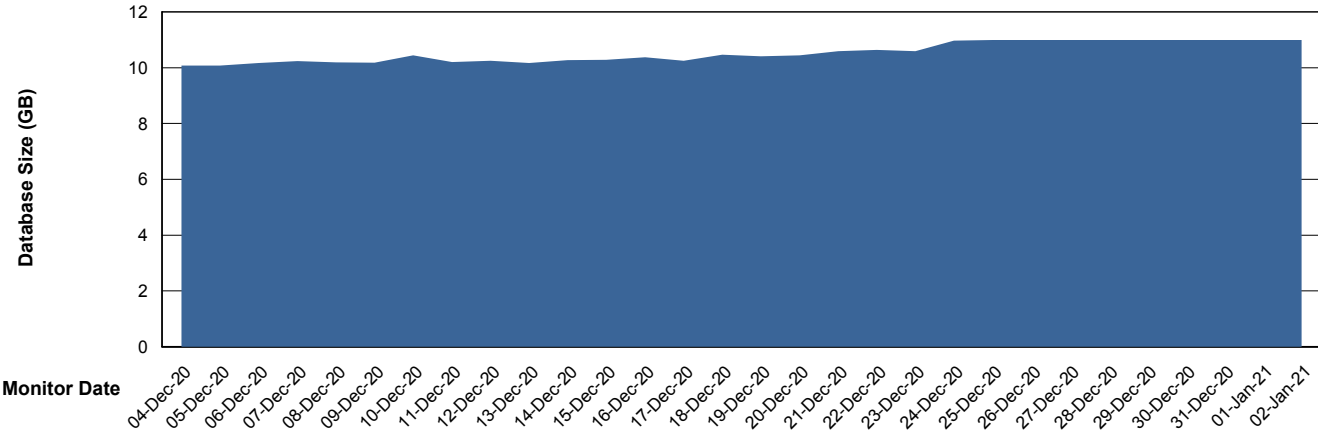

Database Performance SPIDB_Standby

DB Processes Max 500
DB Sessions Max 772

Weekly SLA Customer Report

Customer SPI_Production
 Database ID 49

DATABASE SIZE SPIDB_Production

Database growth over last month

Database Tablespace SPIDB_Production

Date	Tablespace Name	Filesize (Gb)	Usedsize (Gb)	Percentage free
02-Jan-21	ABSDATA	4	3	25
	INDX	8	4	50
01-Jan-21	ABSDATA	4	3	25
	INDX	8	4	50
31-Dec-20	ABSDATA	4	3	25
	INDX	8	4	50
30-Dec-20	ABSDATA	4	3	25
	INDX	8	4	50
29-Dec-20	ABSDATA	4	3	25
	INDX	8	4	50
28-Dec-20	ABSDATA	4	3	25
	INDX	8	4	50
27-Dec-20	ABSDATA	4	3	25
	INDX	8	4	50