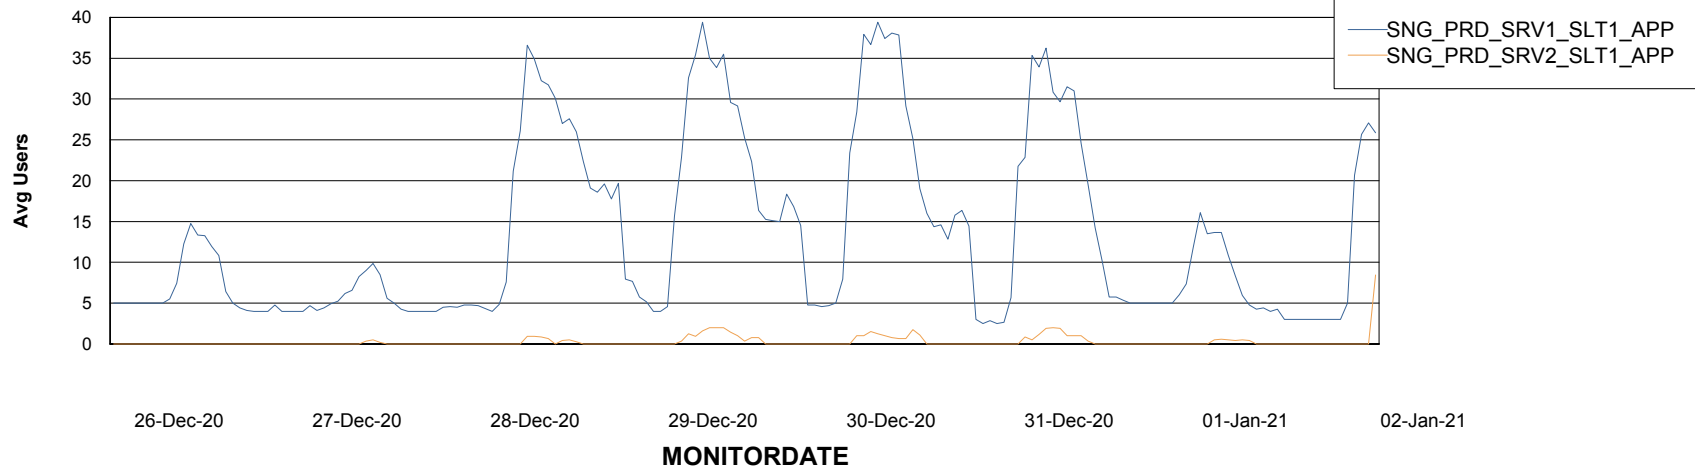

Avg users per day per ABS server