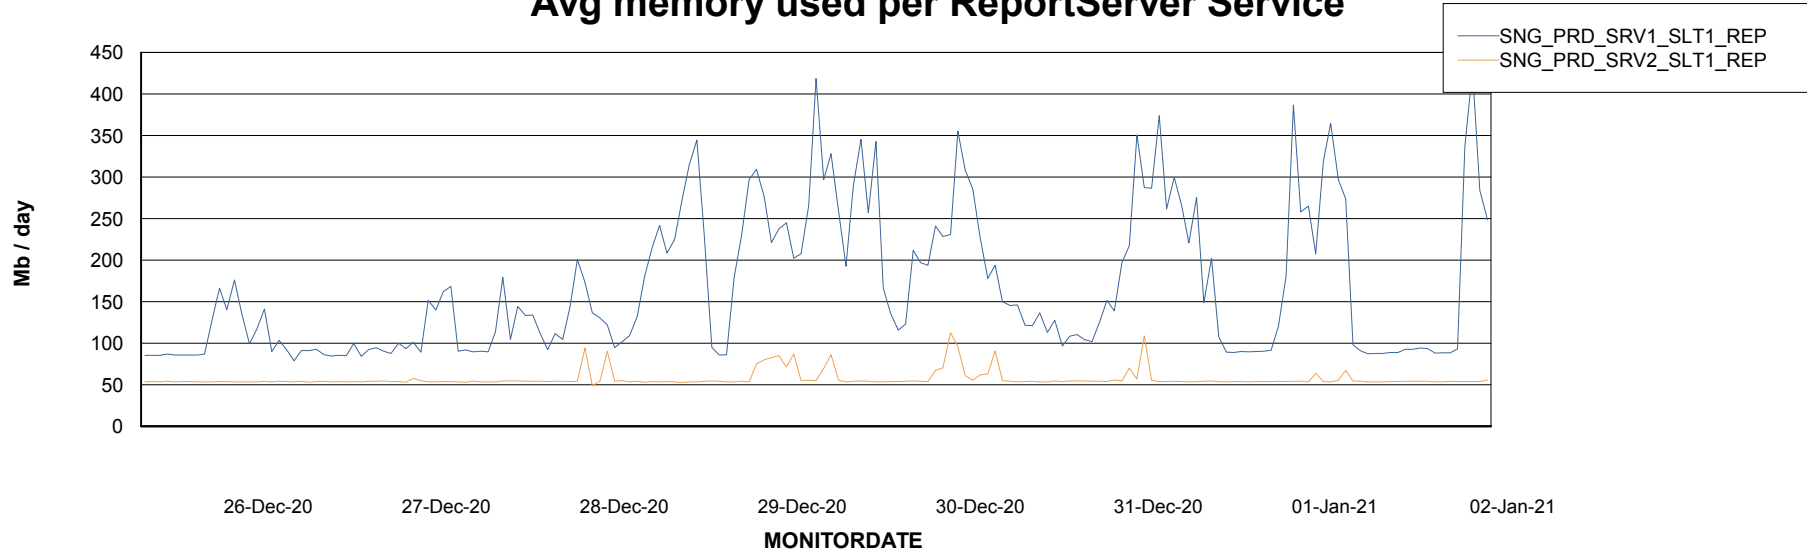

ABSSolute Application ReportServer Services

Avg memory used per ReportServer Service