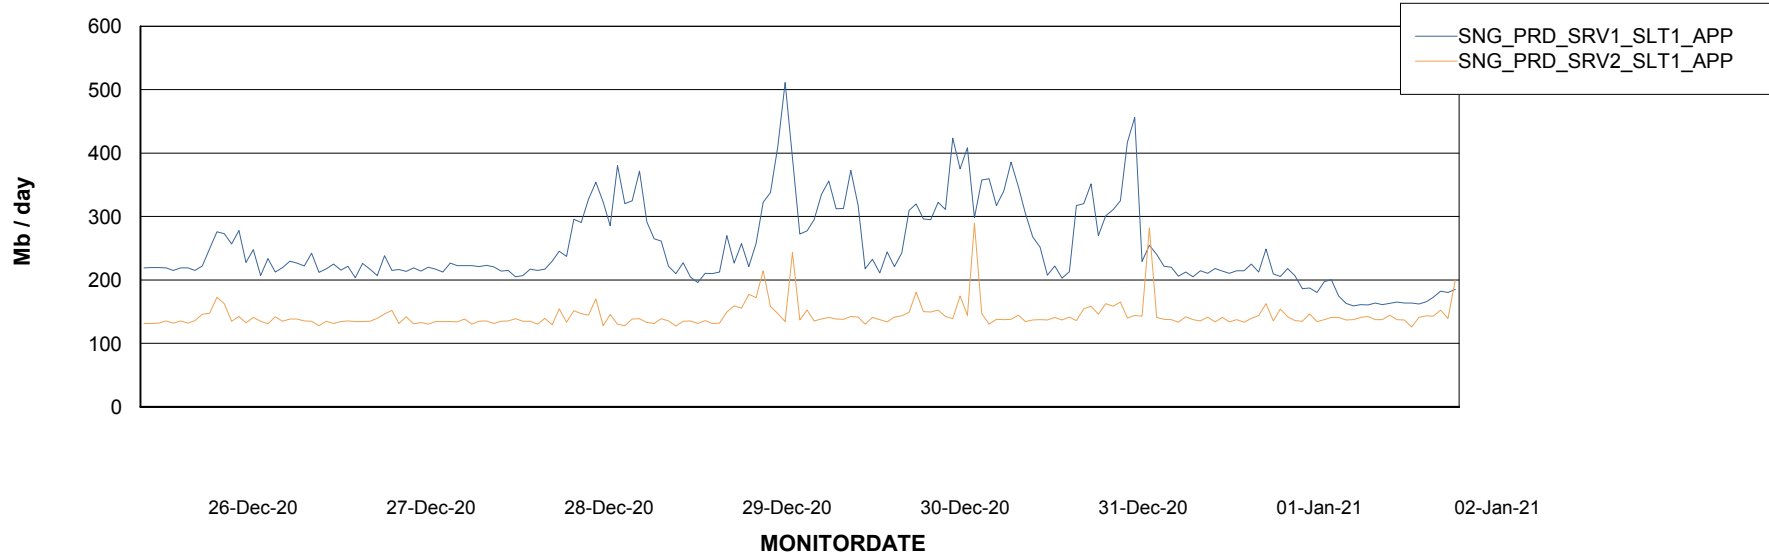

ABSSolute Application Server Services

Avg memory used per ABS Server Service