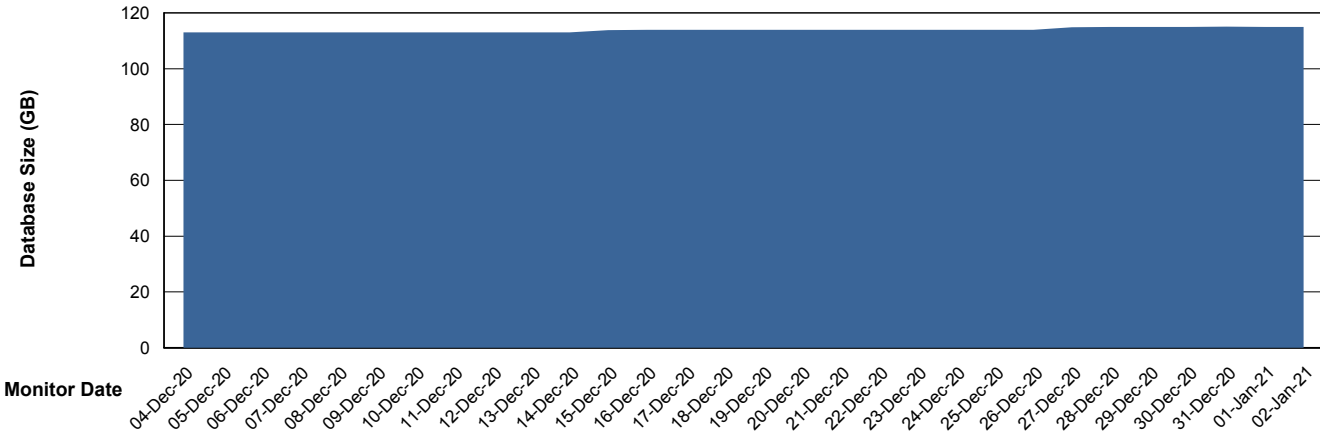

DATABASE SIZE SNGDB_Production

Database growth over last month

Database Tablespace SNGDB_Production

Date	Tablespace Name	Filesize (Gb)	Usedsize (Gb)	Percentage free
02-Jan-21	ABSDATA	40	26	35
	INDX	80	64	20
01-Jan-21	ABSDATA	40	26	35
	INDX	80	64	20
31-Dec-20	ABSDATA	40	26	35
	INDX	80	64	20
30-Dec-20	ABSDATA	40	26	35
	INDX	80	64	20
29-Dec-20	ABSDATA	40	26	35
	INDX	80	64	20
28-Dec-20	ABSDATA	40	26	35
	INDX	80	64	20
27-Dec-20	ABSDATA	40	26	35
	INDX	80	64	20