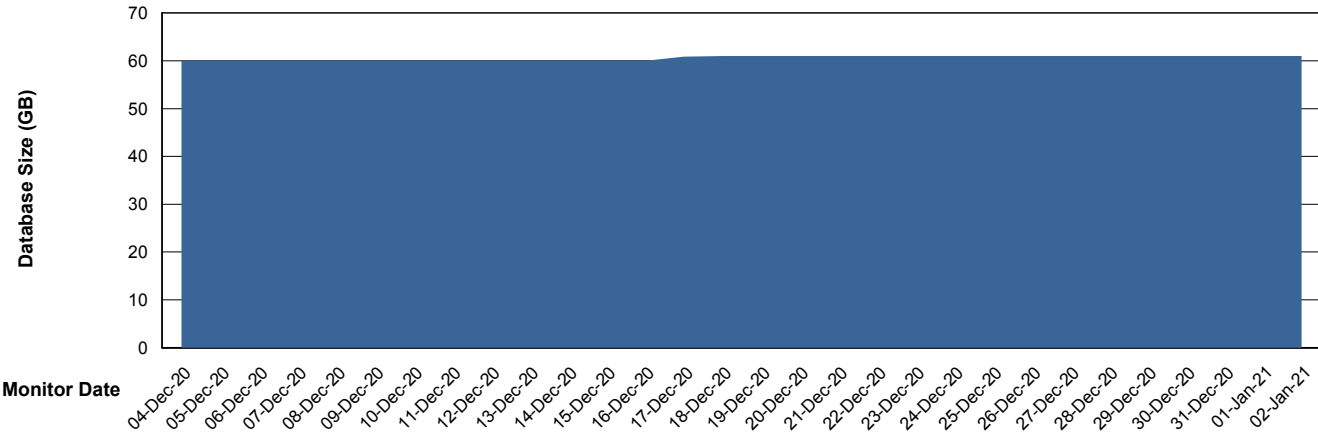

Database Performance RSS_DB_Standby (2020)

DB Processes Max 300
DB Sessions Max 472

Weekly SLA Customer Report

Customer RSS Production
 Database ID 52

DATABASE SIZE RSS_DB_Primary (2020)

Database growth over last month

Database Tablespace RSS_DB_Primary (2020)

Date	Tablespace Name	Filesize (Gb)	Usedsize (Gb)	Percentage free
02-Jan-21	ABSDATA	42	30	29
	INDX	37	30	19
01-Jan-21	ABSDATA	42	30	29
	INDX	37	30	19
31-Dec-20	ABSDATA	42	30	29
	INDX	37	30	19
30-Dec-20	ABSDATA	42	30	29
	INDX	37	30	19
29-Dec-20	ABSDATA	42	30	29
	INDX	37	30	19
28-Dec-20	ABSDATA	42	30	29
	INDX	37	30	19
27-Dec-20	ABSDATA	42	30	29
	INDX	37	30	19