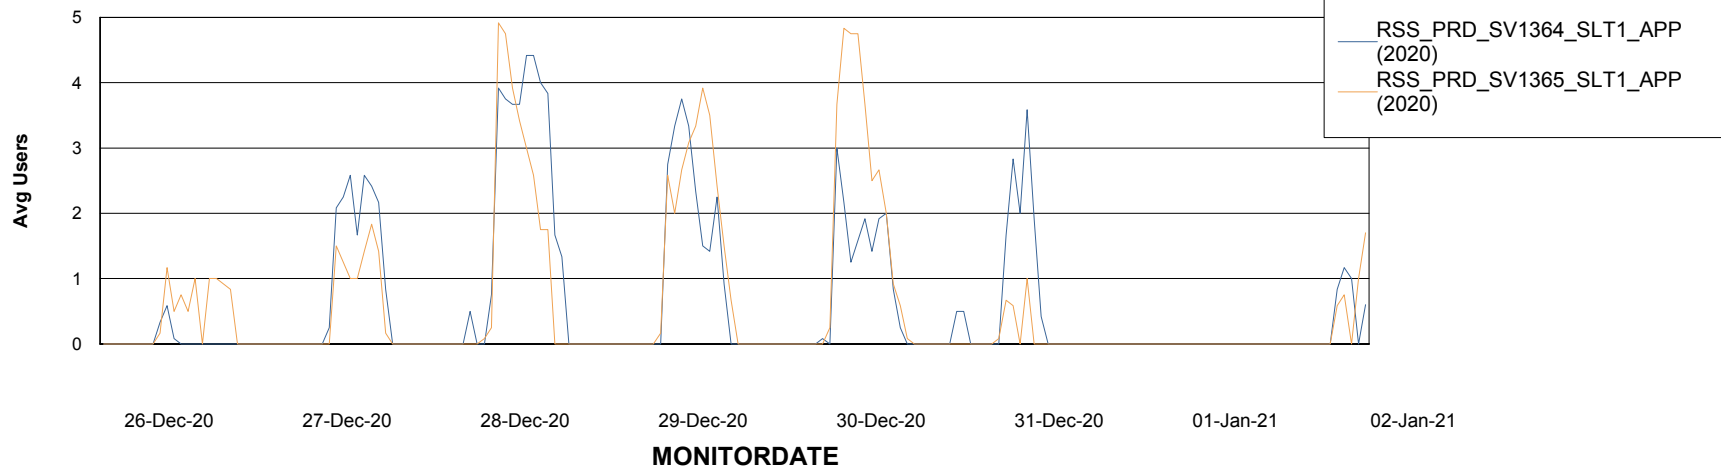

Weekly SLA Customer Report

Customer RSS Production
Database ID 52

ABSSolute Application Server Services

Avg memory used per ABS Server Service

Avg users per day per ABS server

Weekly SLA Customer Report

Customer RSS Production
Database ID 52