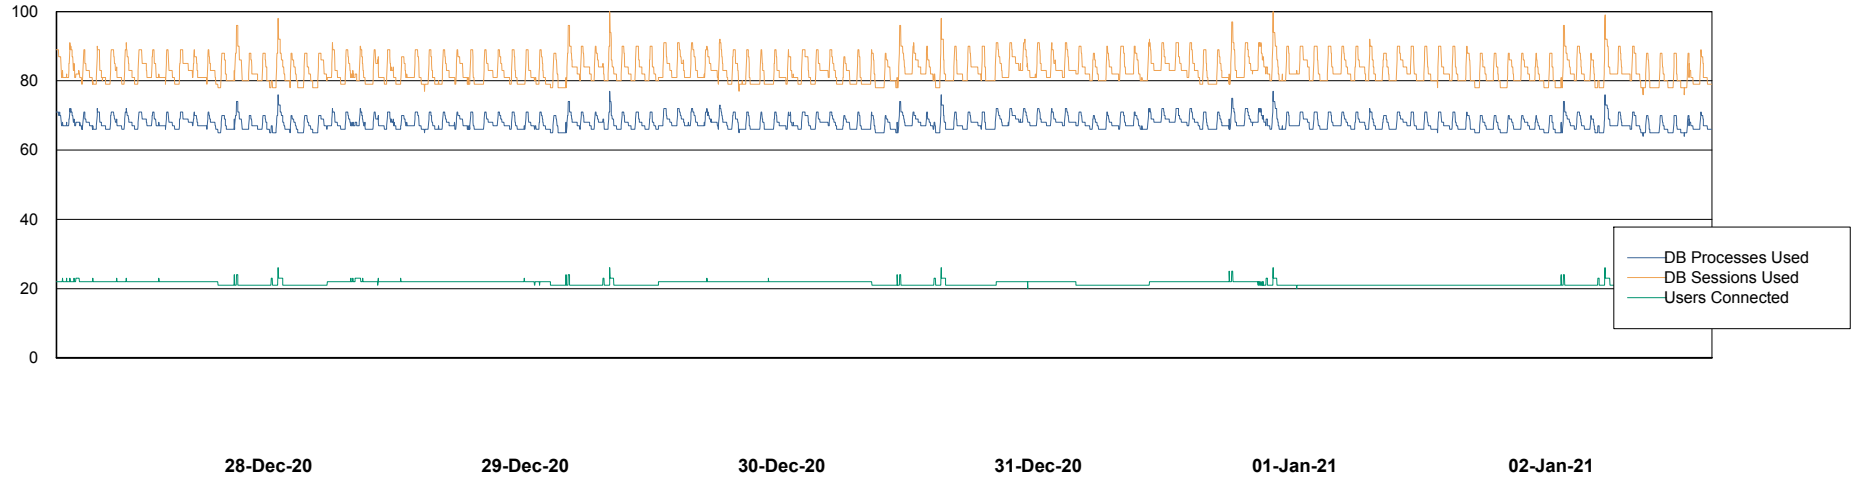

Database Performance RSS_DB_Primary (2020)

DB Processes Max 300
DB Sessions Max 472