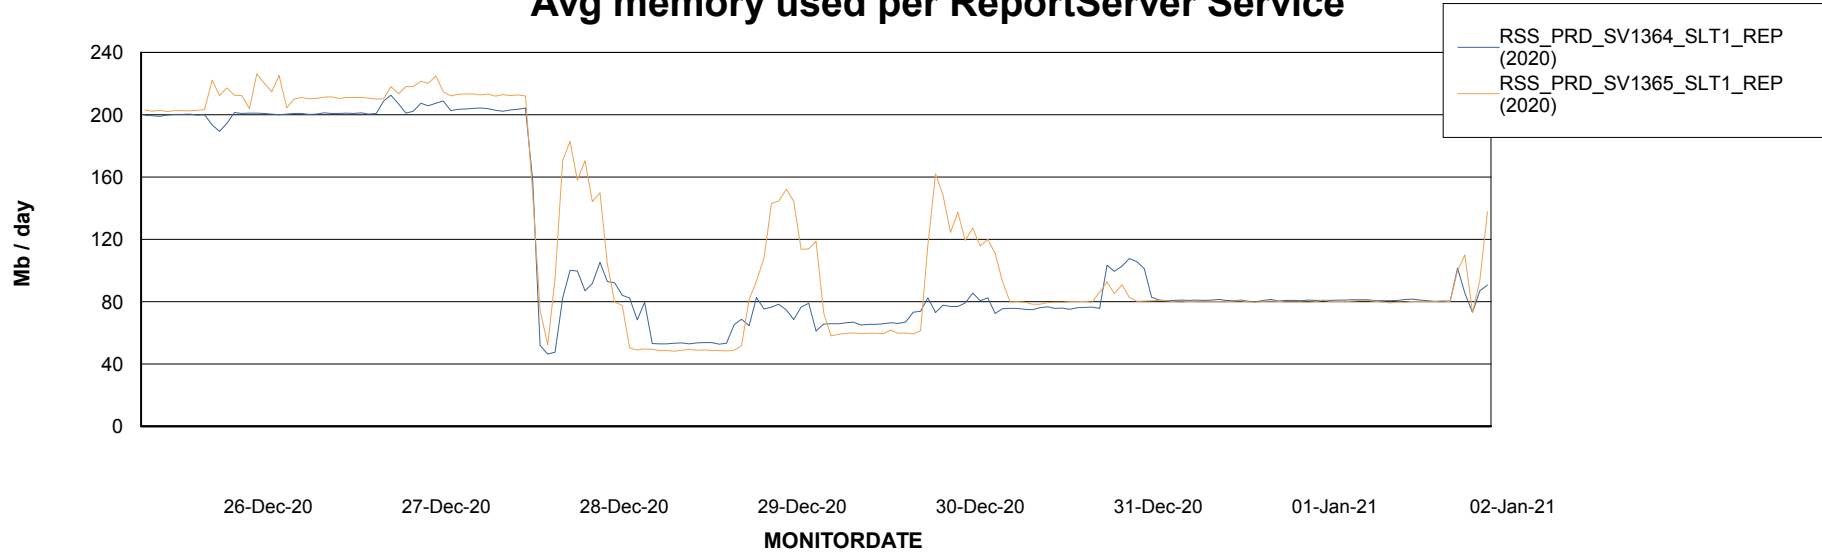

ABSSolute Application ReportServer Services

Avg memory used per ReportServer Service