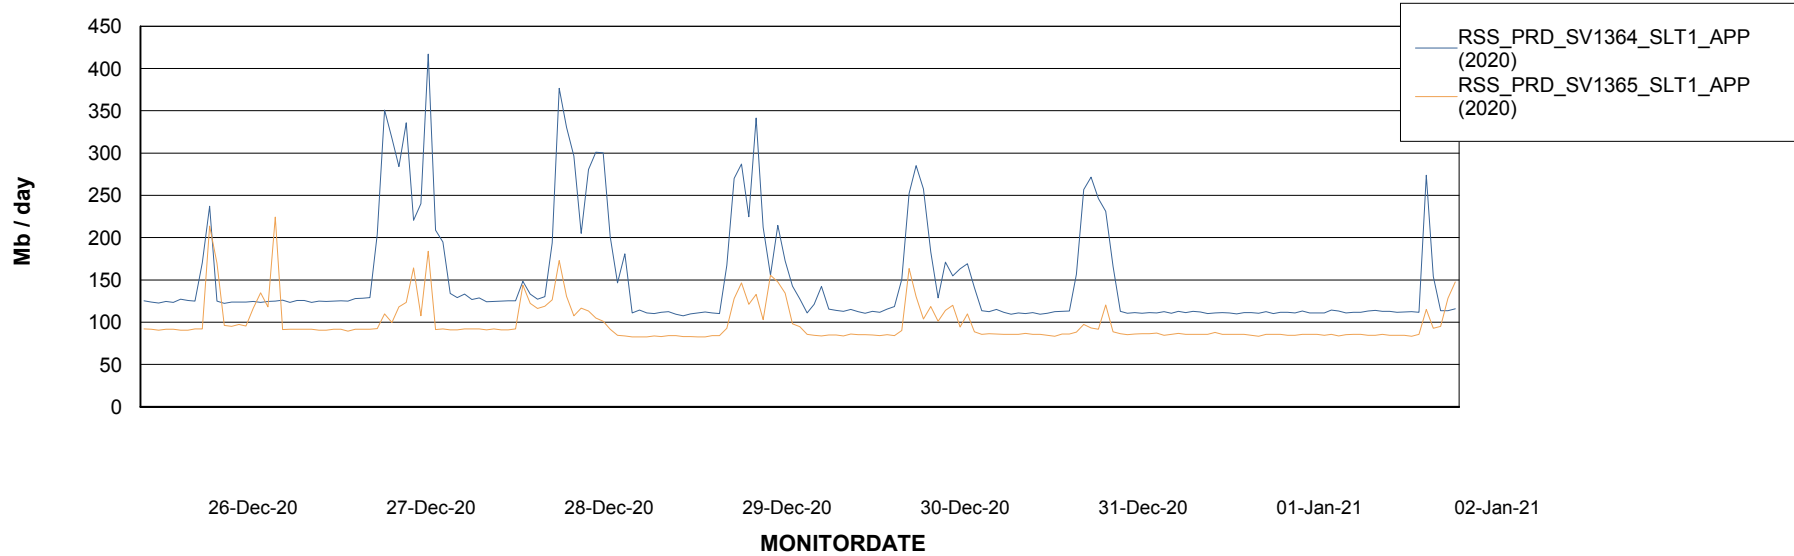

Database Tablespace RSS_DB_Primary (2020)

Date	Tablespace Name	Filesize (Gb)	Usedsize (Gb)	Percentage free
02-Jan-21	ABSDATA	42	30	29
	INDX	37	30	19
01-Jan-21	ABSDATA	42	30	29
	INDX	37	30	19
31-Dec-20	ABSDATA	42	30	29
	INDX	37	30	19
30-Dec-20	ABSDATA	42	30	29
	INDX	37	30	19
29-Dec-20	ABSDATA	42	30	29
	INDX	37	30	19
28-Dec-20	ABSDATA	42	30	29
	INDX	37	30	19
27-Dec-20	ABSDATA	42	30	29
	INDX	37	30	19

Weekly SLA Customer Report

Customer RSS Production
Database ID 52

ABSSolute Application Server Services

Avg memory used per ABS Server Service

Avg users per day per ABS server

Weekly SLA Customer Report

Customer RSS Production
Database ID 52