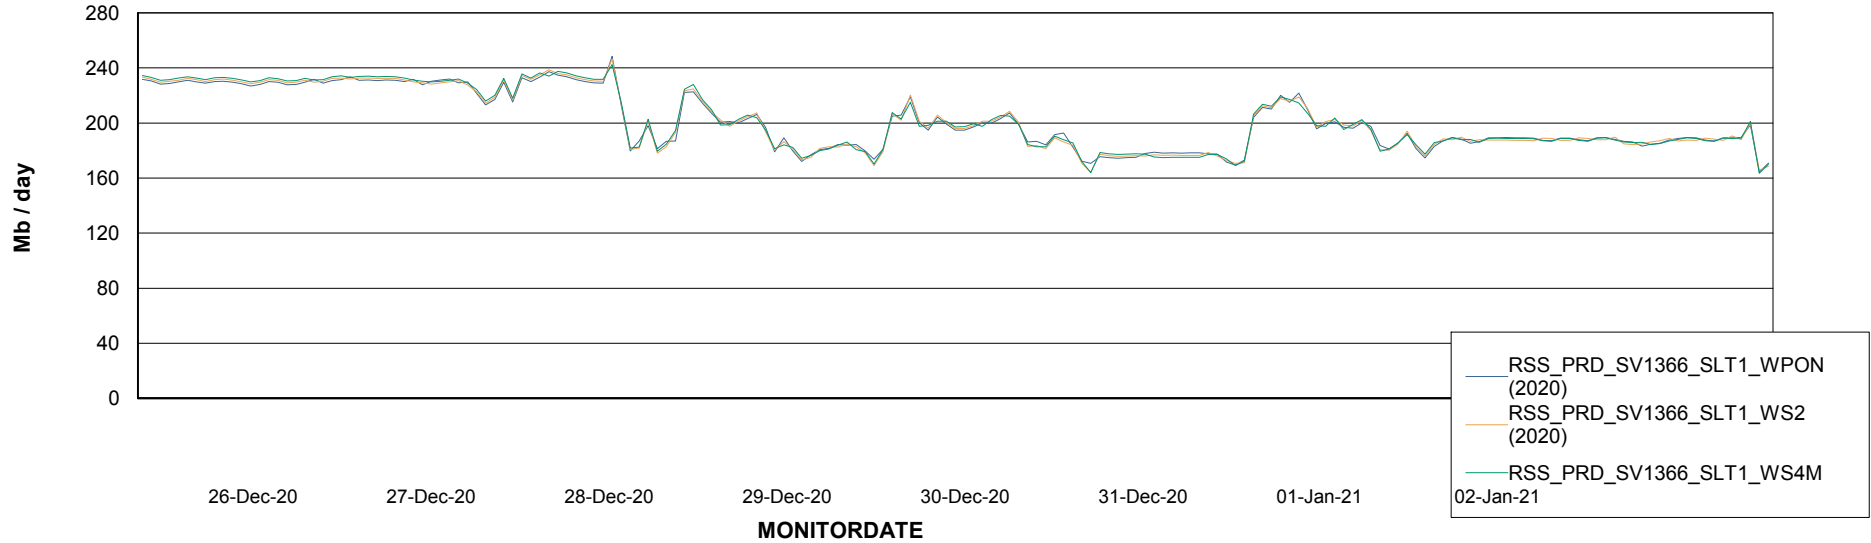

ABSSolute Application ReportServer Services

Avg memory used per ReportServer Service

Weekly SLA Customer Report

Customer RSS Production
Database ID 52

ABSSolute Web Component Services

Avg memory used per ABS Web component