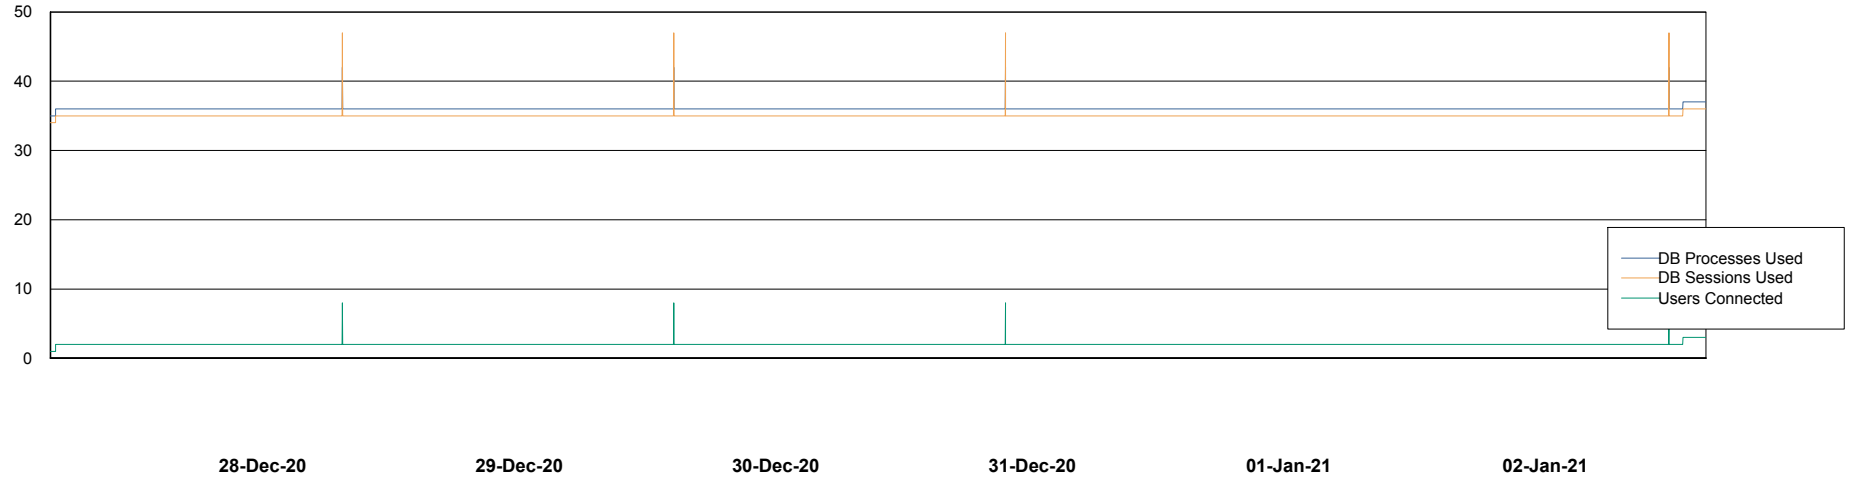

Database Performance RSS_DB_Standby (2020)

DB Processes Max 300
DB Sessions Max 472