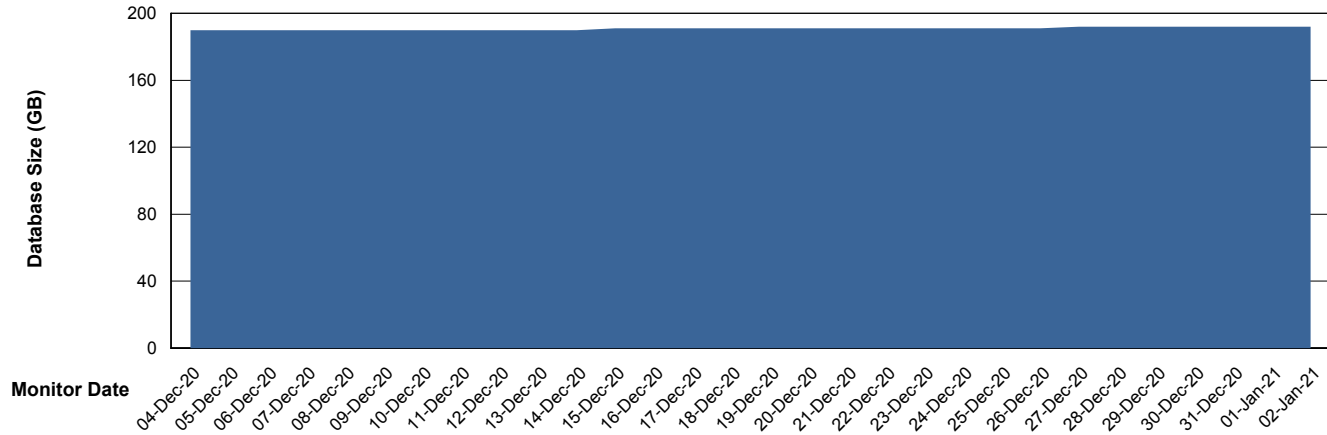

DB Processes Max 500

Weekly SLA Customer Report

Customer RFL_Production
 Database ID 36

DATABASE SIZE RFLDB_Production

Database growth over last month

Database Tablespace RFLDB_Production

Date	Tablespace Name	Filesize (Gb)	Usedsize (Gb)	Percentage free
02-Jan-21	ABSDATA	72	57	21
	INDX	186	134	28
01-Jan-21	ABSDATA	72	57	21
	INDX	186	134	28
31-Dec-20	ABSDATA	72	57	21
	INDX	186	134	28
30-Dec-20	ABSDATA	72	57	21
	INDX	186	134	28
29-Dec-20	ABSDATA	72	57	21
	INDX	186	133	28
28-Dec-20	ABSDATA	72	57	21
	INDX	186	133	28
27-Dec-20	ABSDATA	72	57	21
	INDX	186	133	28

Weekly SLA Customer Report

Customer RFL_Production
Database ID 36

ABSSolute Application Server Services

Avg memory used per ABS Server Service

Avg users per day per ABS server

Weekly SLA Customer Report

Customer RFL_Production
Database ID 36