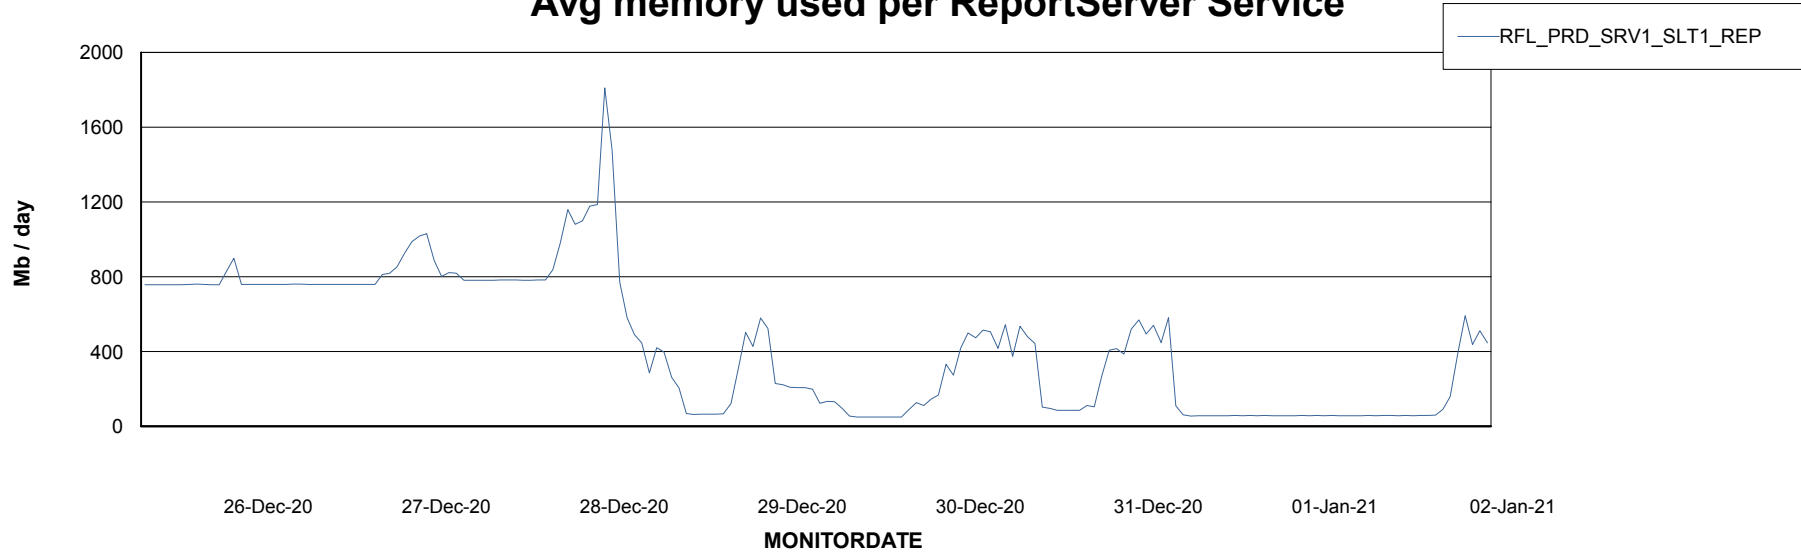

ABSSolute Application ReportServer Services

Avg memory used per ReportServer Service