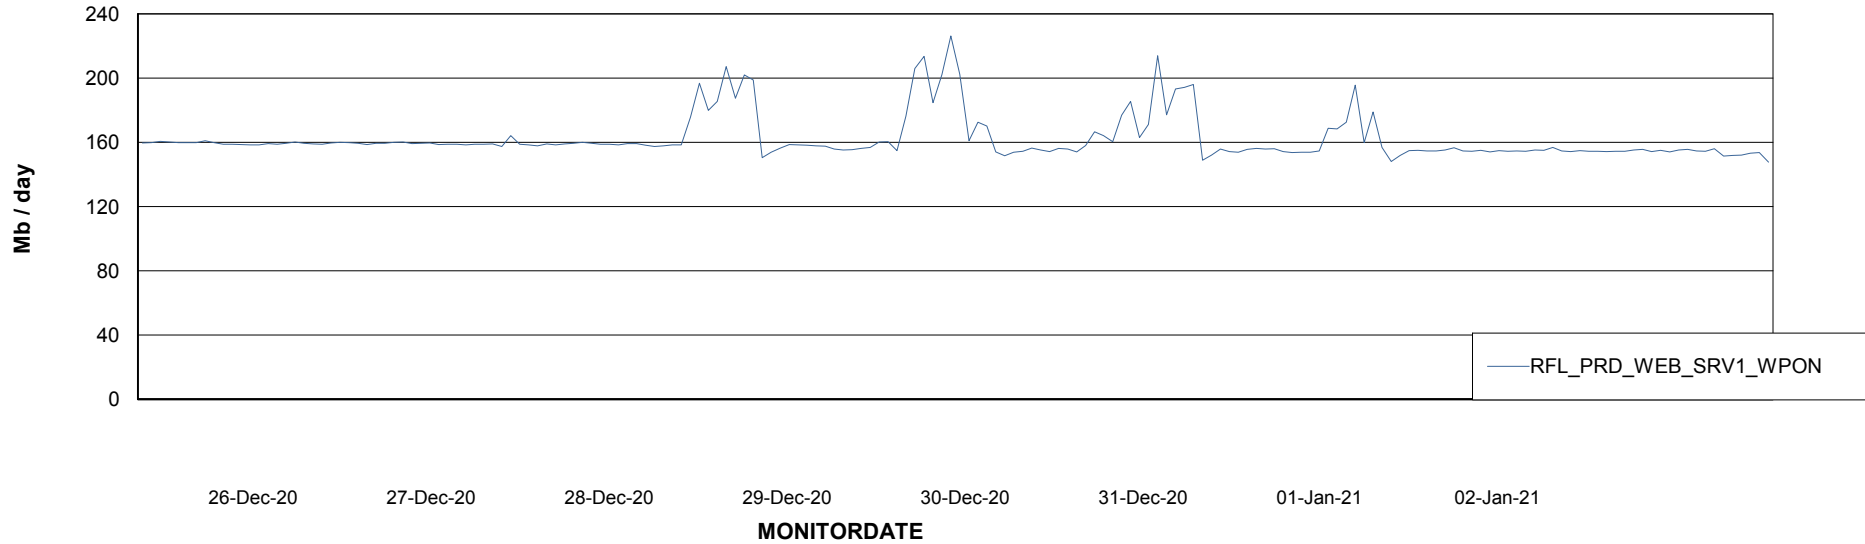

ABSSolute Application ReportServer Services

Avg memory used per ReportServer Service

Weekly SLA Customer Report

Customer RFL_Production
Database ID 36

ABSSolute Web Component Services

Avg memory used per ABS Web component