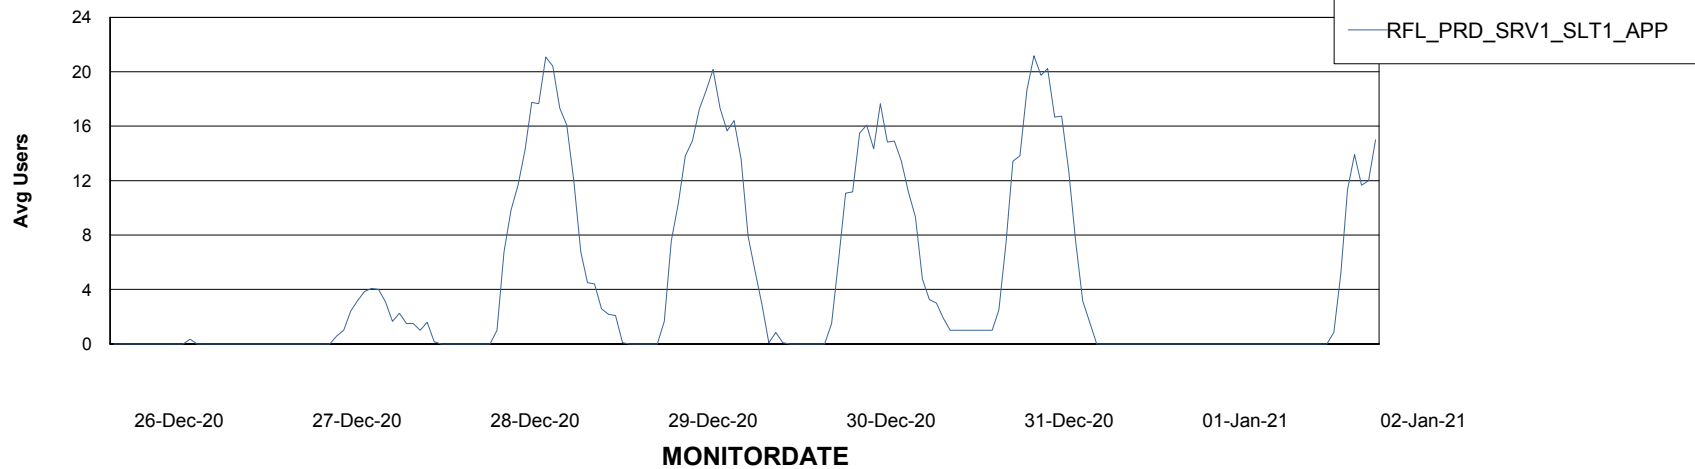

Weekly SLA Customer Report

Customer RFL_Production
Database ID 36

ABSSolute Application Server Services

Avg memory used per ABS Server Service

Avg users per day per ABS server

Weekly SLA Customer Report

Customer RFL_Production
Database ID 36