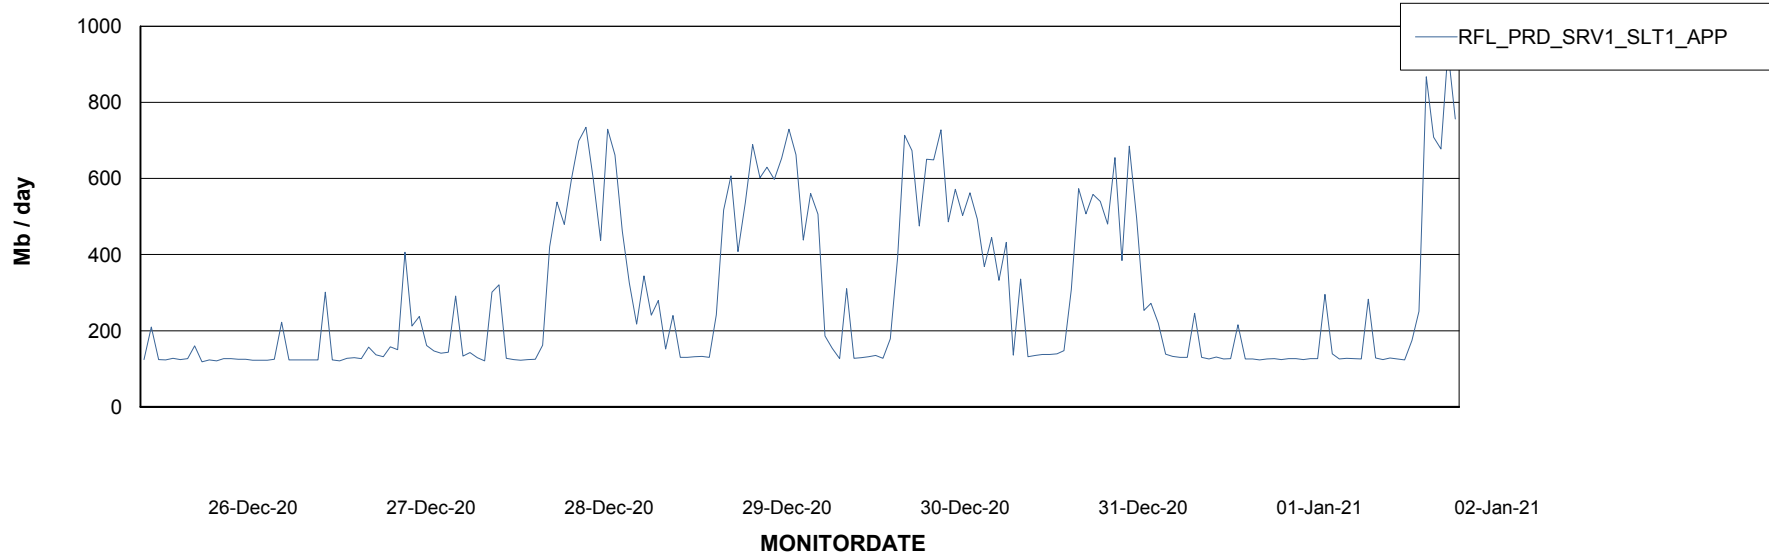

DB Processes Max 500

Weekly SLA Customer Report

Customer RFL_Production
 Database ID 36

DATABASE SIZE RFLDB_Production

Database growth over last month

Database Tablespace RFLDB_Production

Date	Tablespace Name	Filesize (Gb)	Usedsize (Gb)	Percentage free
02-Jan-21	ABSDATA	72	57	21
	INDX	186	134	28
01-Jan-21	ABSDATA	72	57	21
	INDX	186	134	28
31-Dec-20	ABSDATA	72	57	21
	INDX	186	134	28
30-Dec-20	ABSDATA	72	57	21
	INDX	186	134	28
29-Dec-20	ABSDATA	72	57	21
	INDX	186	133	28
28-Dec-20	ABSDATA	72	57	21
	INDX	186	133	28
27-Dec-20	ABSDATA	72	57	21
	INDX	186	133	28

Weekly SLA Customer Report

Customer RFL_Production
Database ID 36

ABSSolute Application Server Services

Avg memory used per ABS Server Service

Avg users per day per ABS server

Weekly SLA Customer Report

Customer RFL_Production
Database ID 36