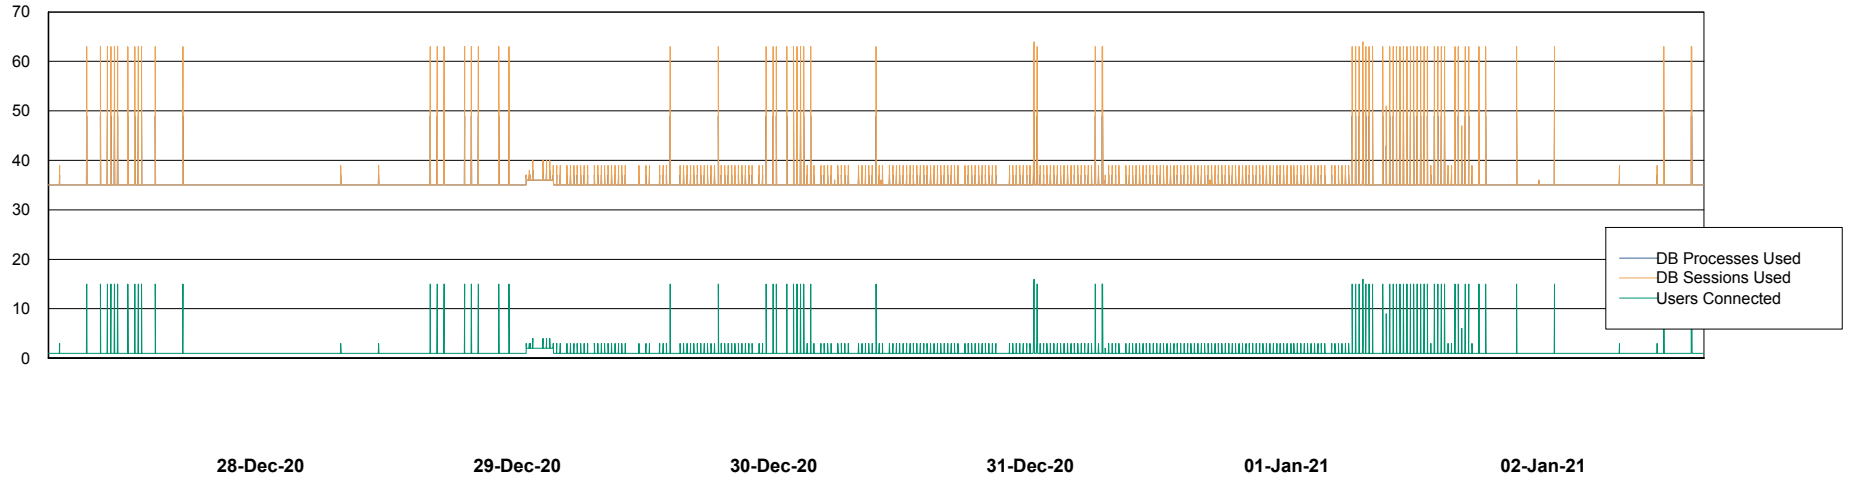

Database Performance PCODB_Standby

DB Processes Max 350
DB Sessions Max 552