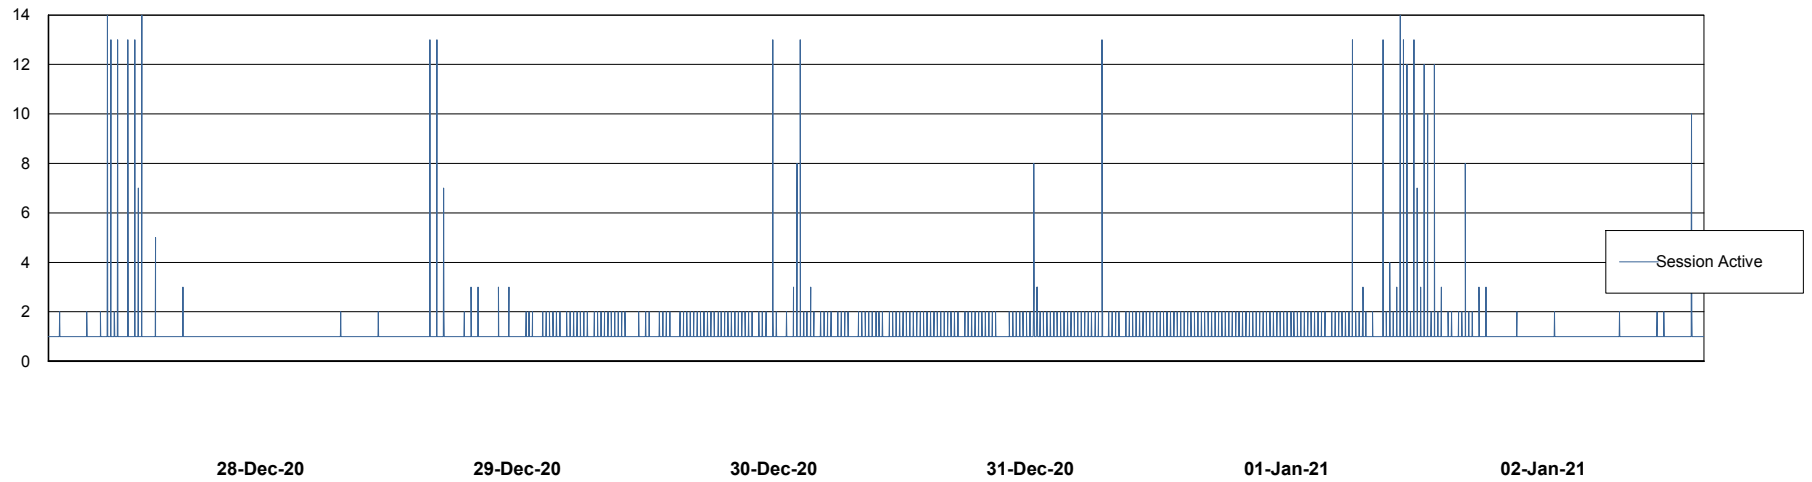

Database Performance PCODB_Standby

DB Processes Max 350
DB Sessions Max 552