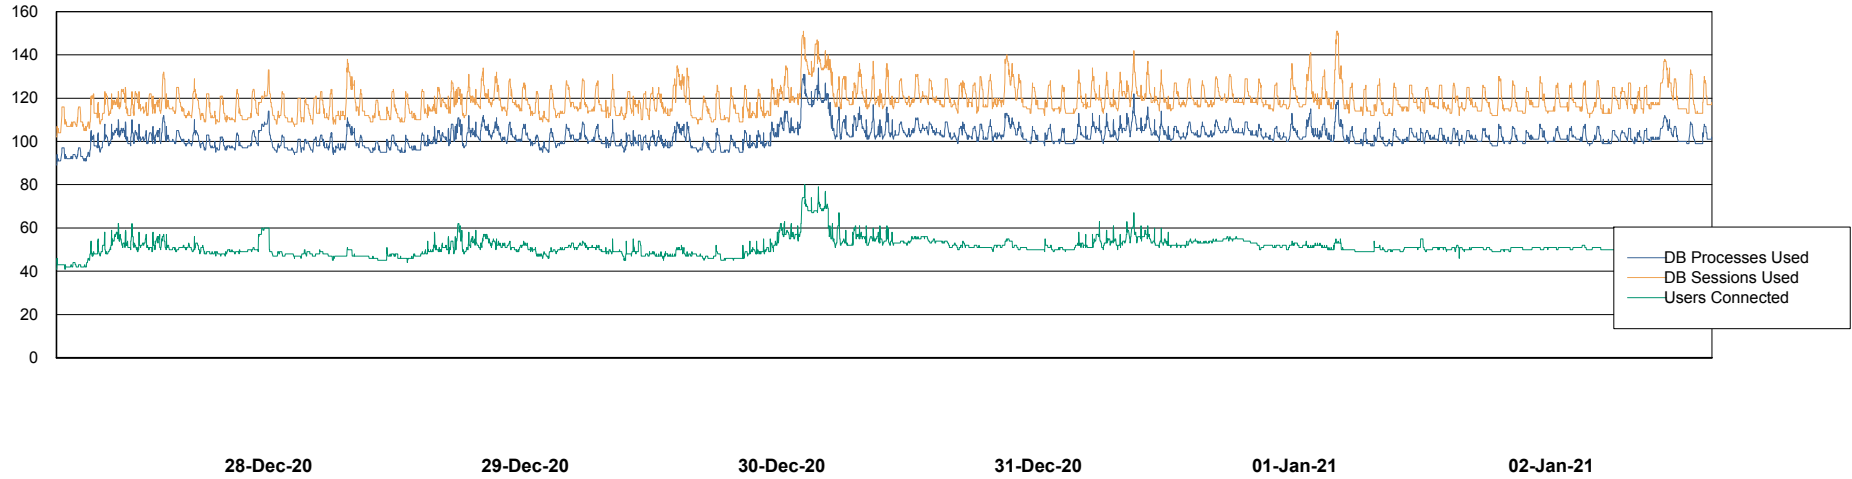

Database Performance PCODB_Production

DB Processes Max 350
DB Sessions Max 560