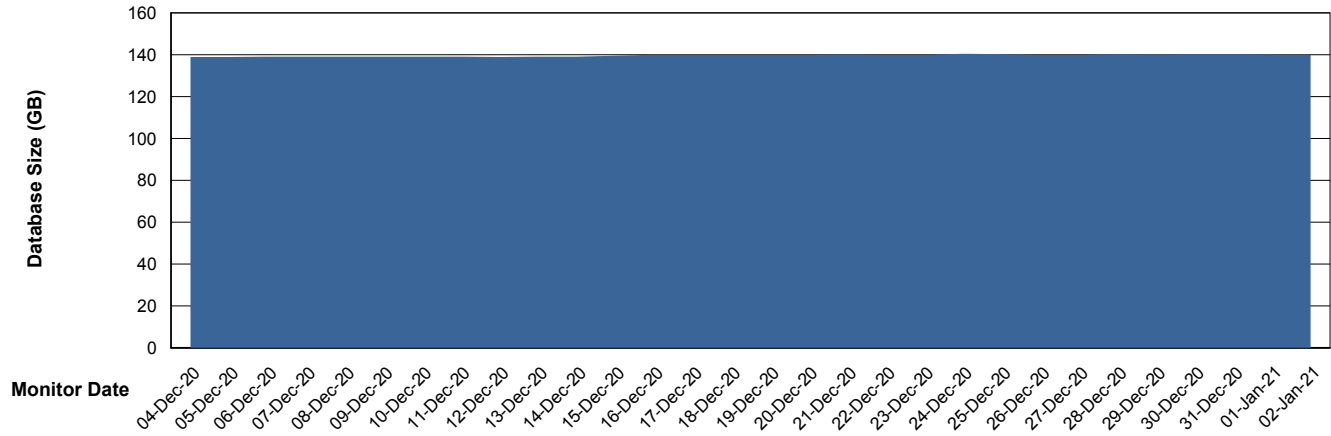

DB Processes Max 1,500
DB Sessions Max 2,272

Weekly SLA Customer Report

Customer NIX_Production
Database ID 51

Database Performance NIXDB_Standby

DB Processes Max 300
DB Sessions Max 480

Weekly SLA Customer Report

Customer NIX_Production
Database ID 51

DATABASE SIZE NIXDB_BI

Database growth over last month

DATABASE SIZE NIXDB_Production

Database growth over last month

Weekly SLA Customer Report

Customer NIX_Production
Database ID 51