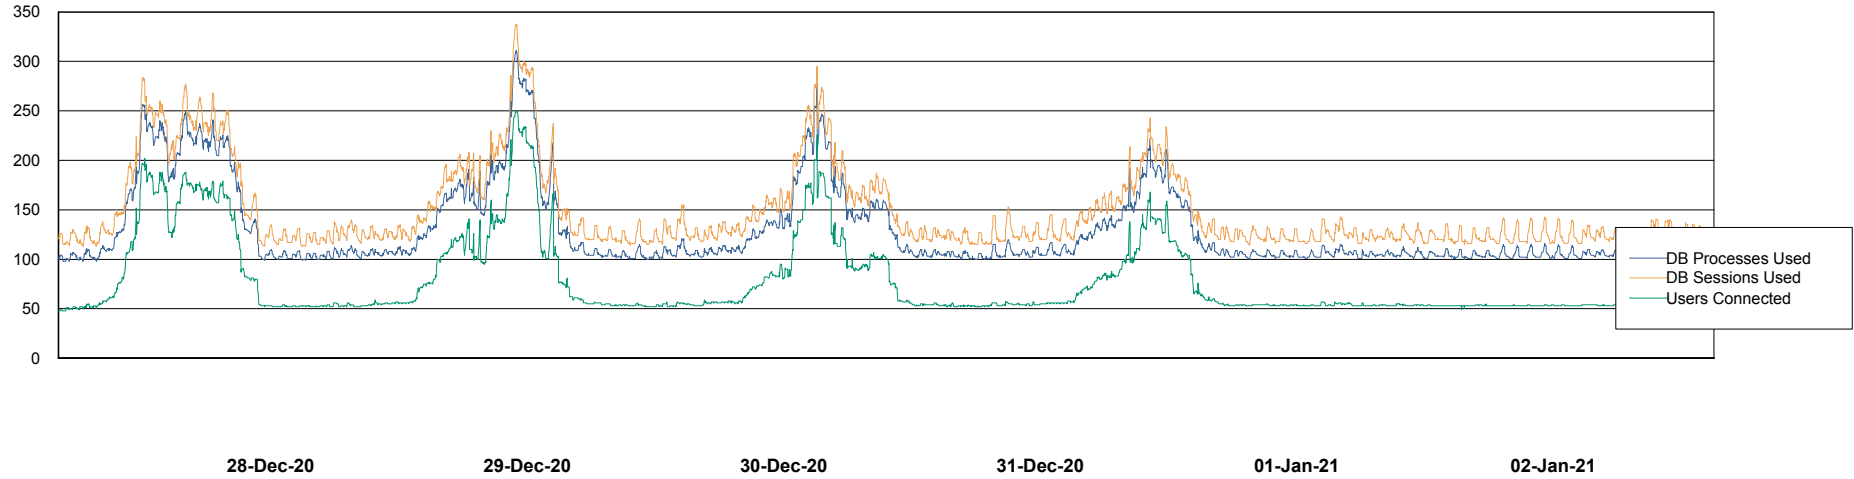

Database Performance NIXDB_Production

DB Processes Max 1,500
DB Sessions Max 2,272