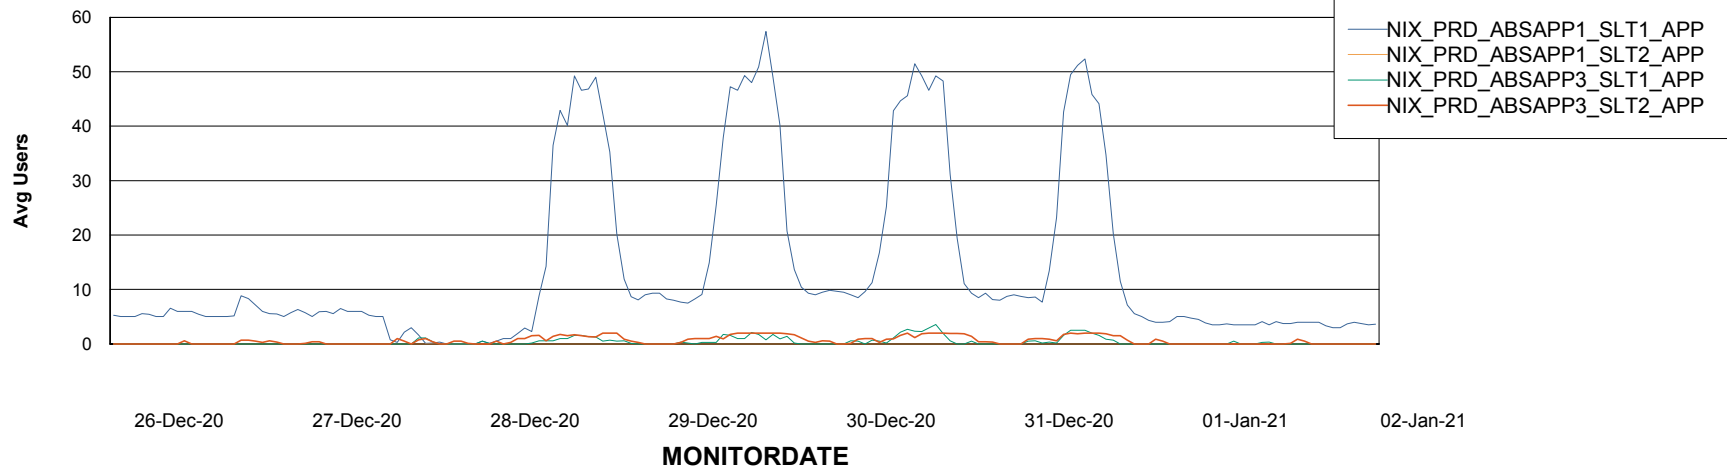

Avg users per day per ABS server