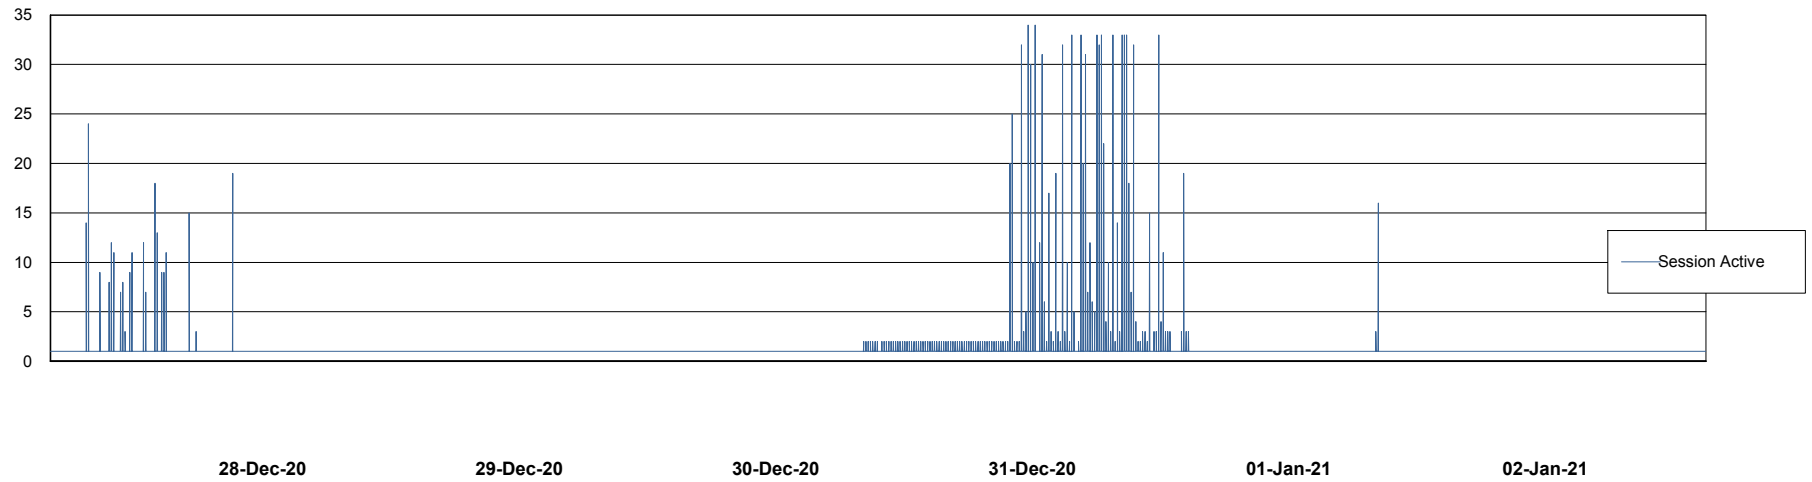

DB Processes Max 1,500
DB Sessions Max 2,272

Weekly SLA Customer Report

Customer NIX_Production
Database ID 51

Database Performance NIXDB_Standby

DB Processes Max 300
DB Sessions Max 480

Weekly SLA Customer Report