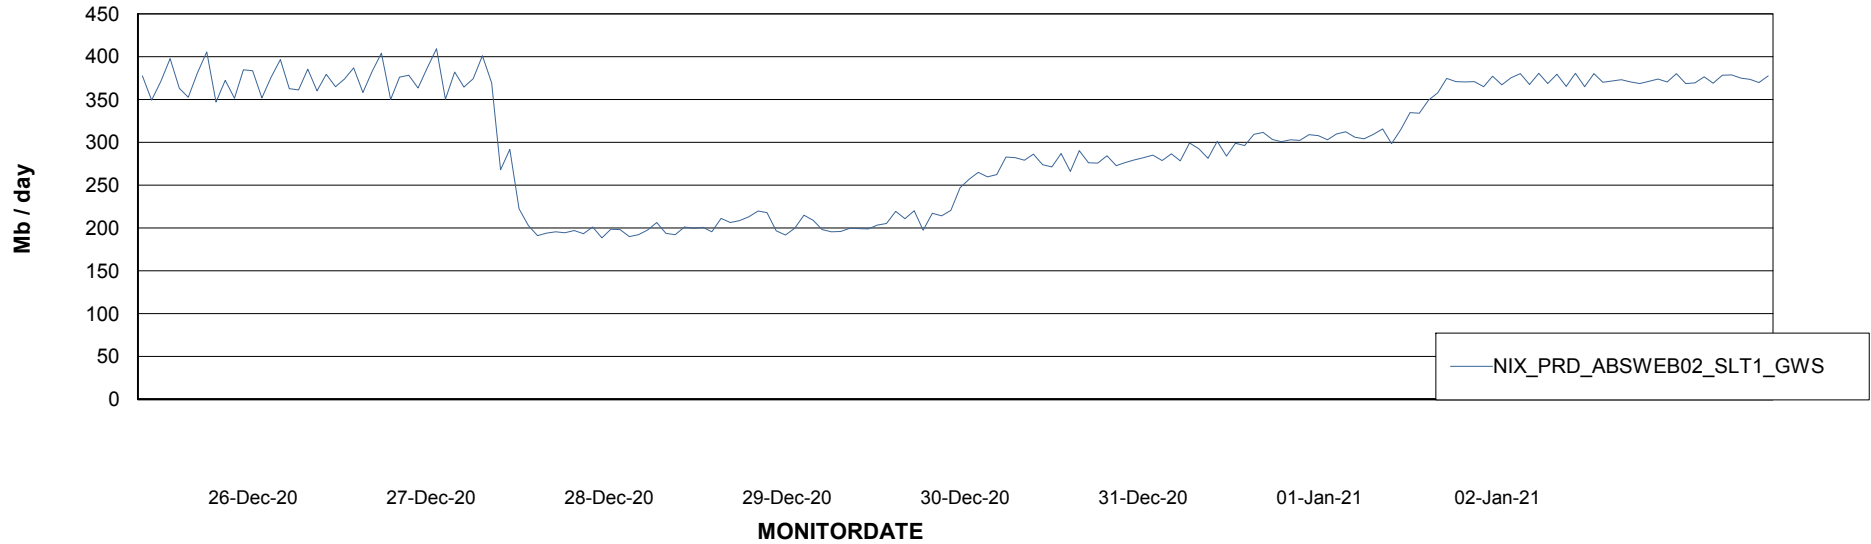

ABSSolute Web Component Services

Avg memory used per ABS Web component