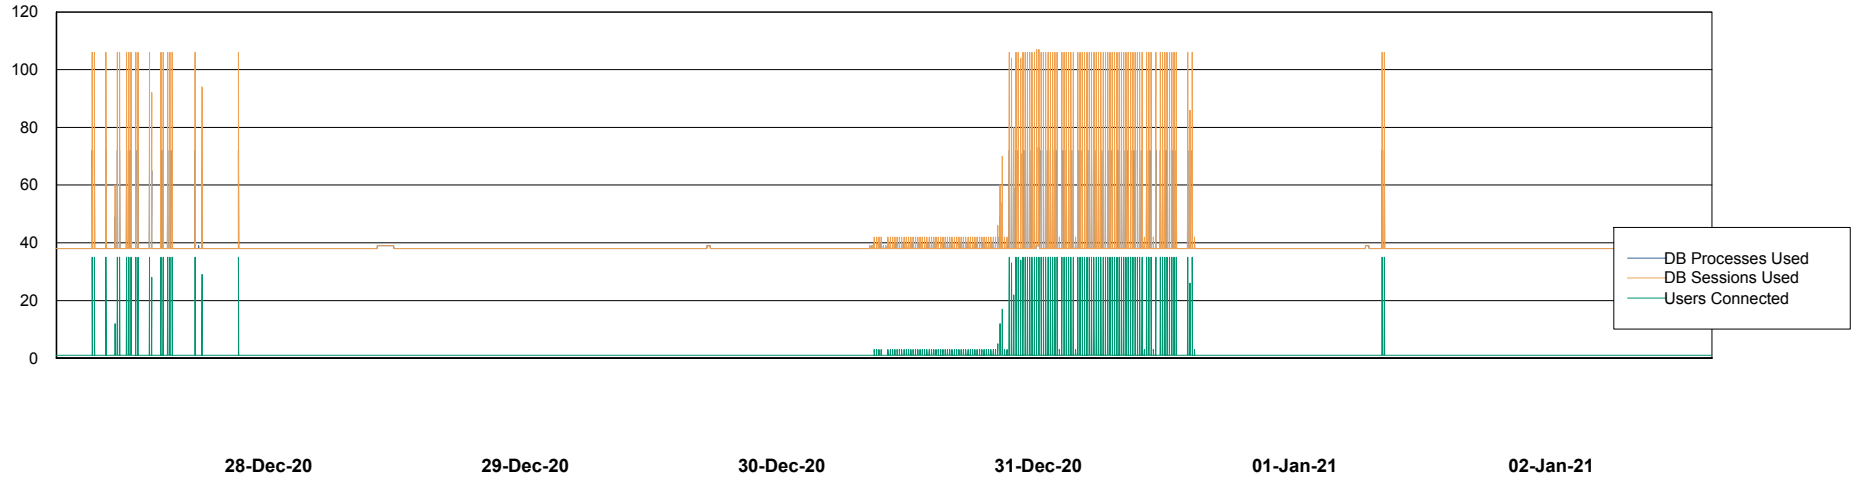

DB Processes Max 1,500
DB Sessions Max 2,272

Weekly SLA Customer Report

Customer NIX_Production
Database ID 51

Database Performance NIXDB_Standby

DB Processes Max 300
DB Sessions Max 480

Weekly SLA Customer Report