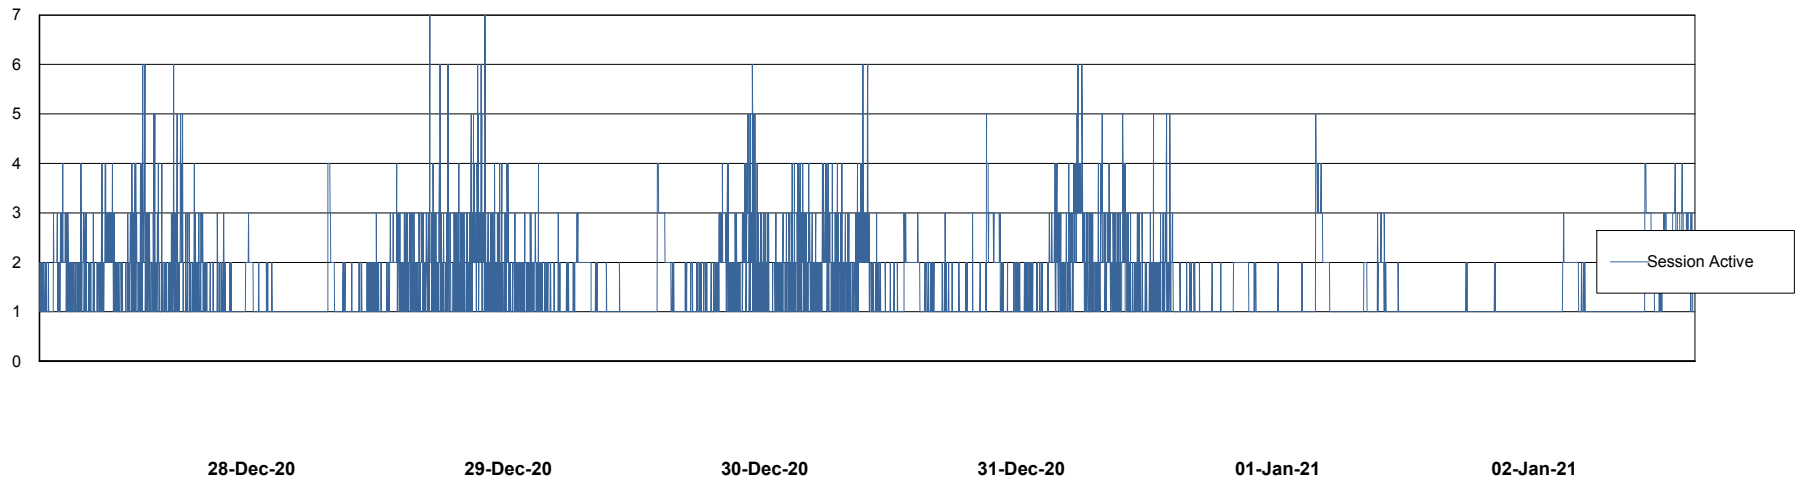

Database Performance NIXDB_Production

DB Processes Max 1,500
DB Sessions Max 2,272