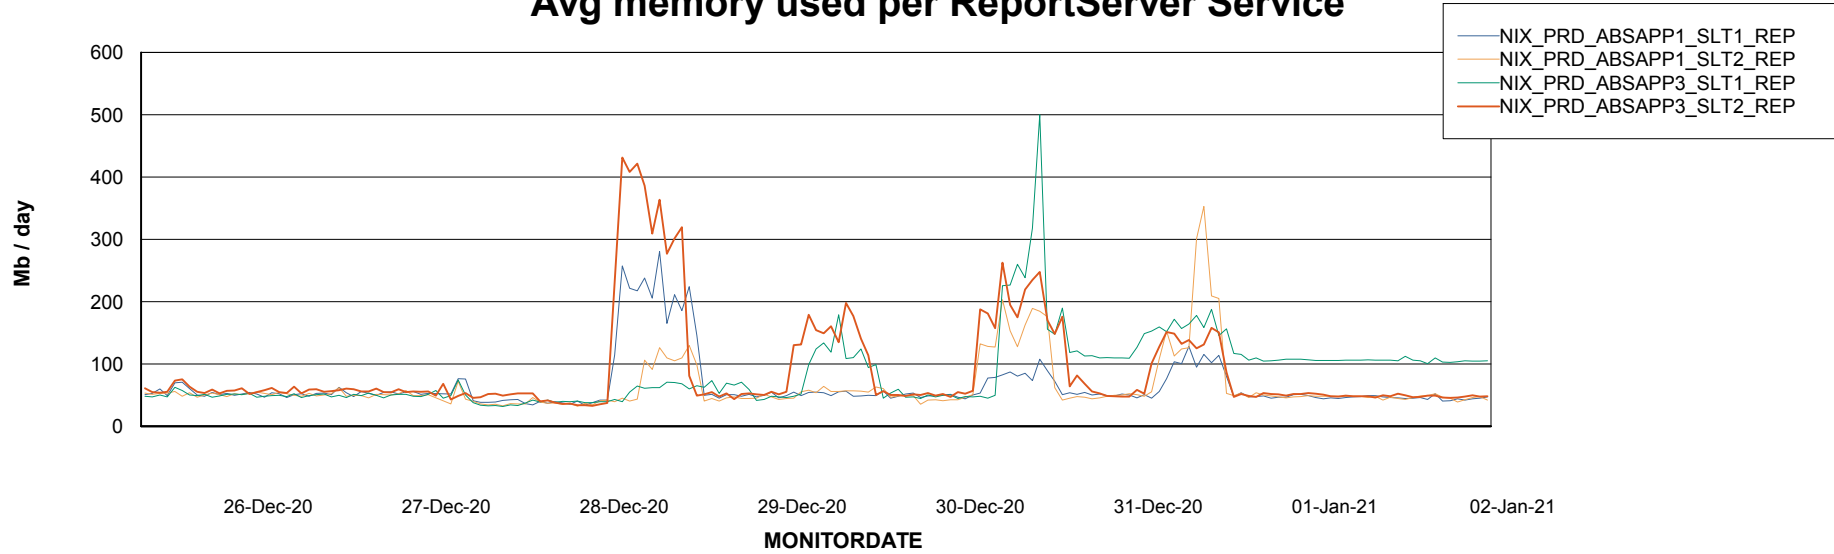

Avg users per day per ABS server

Weekly SLA Customer Report

Customer NIX_Production
Database ID 51

ABSSolute Application ReportServer Services

Avg memory used per ReportServer Service

Weekly SLA Customer Report