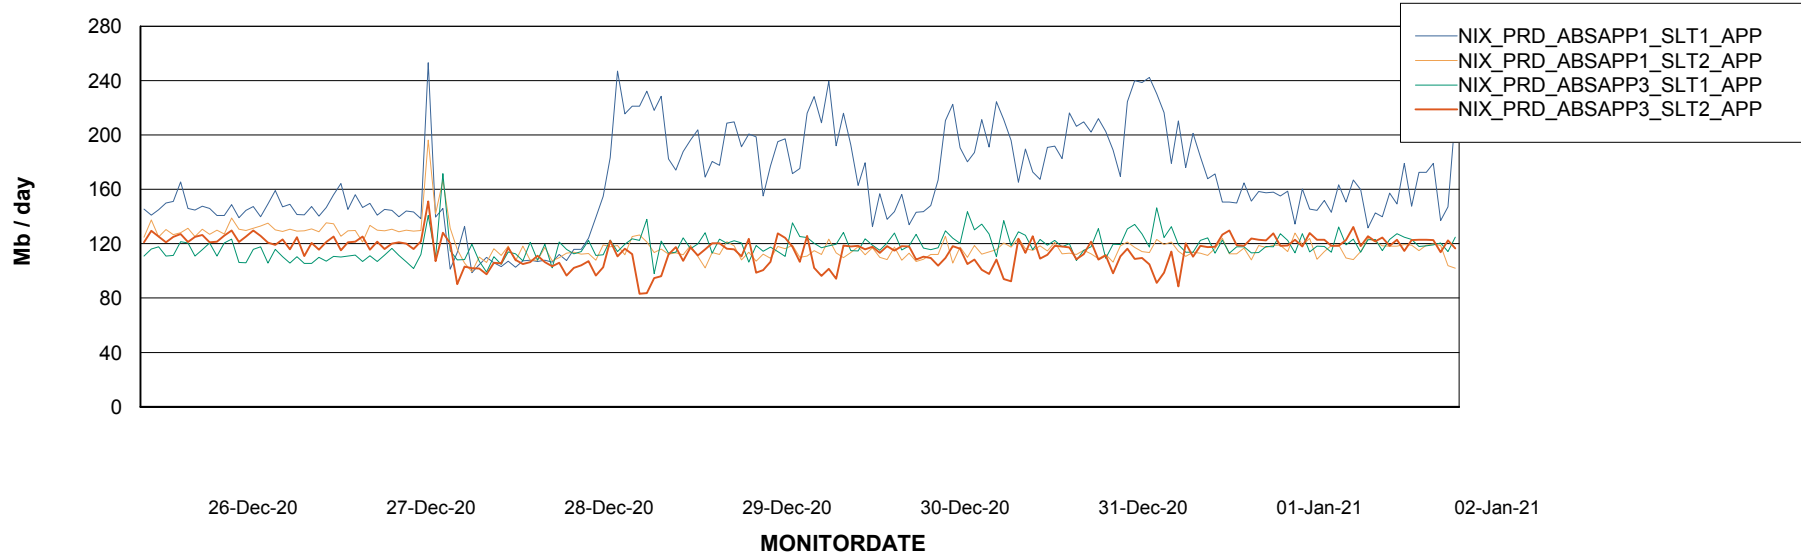

Standby Database Health NIX_Production

Recovery lag for last 7 days

Weekly SLA Customer Report

Customer NIX_Production
Database ID 51

ABSSolute Application Server Services

Avg memory used per ABS Server Service