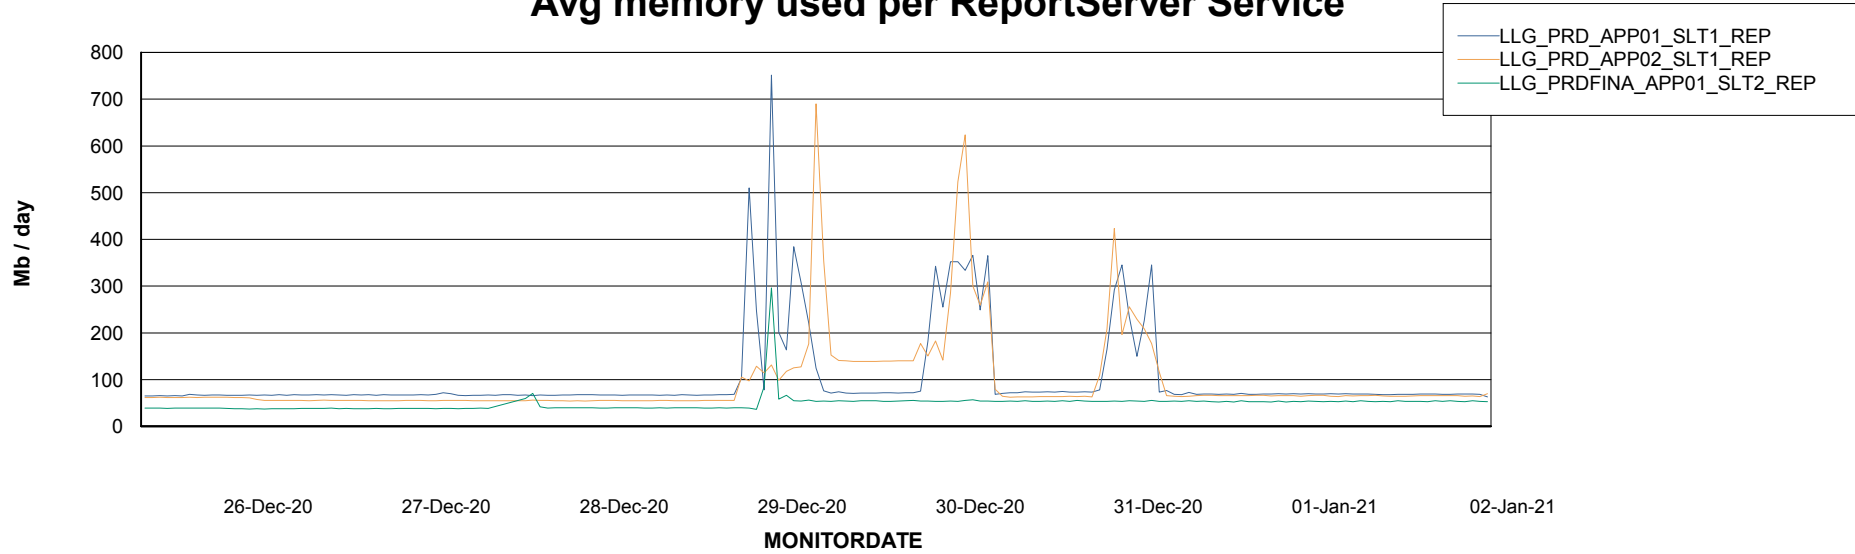

ABSSolute Application Server Services

Avg memory used per ReportServer Service