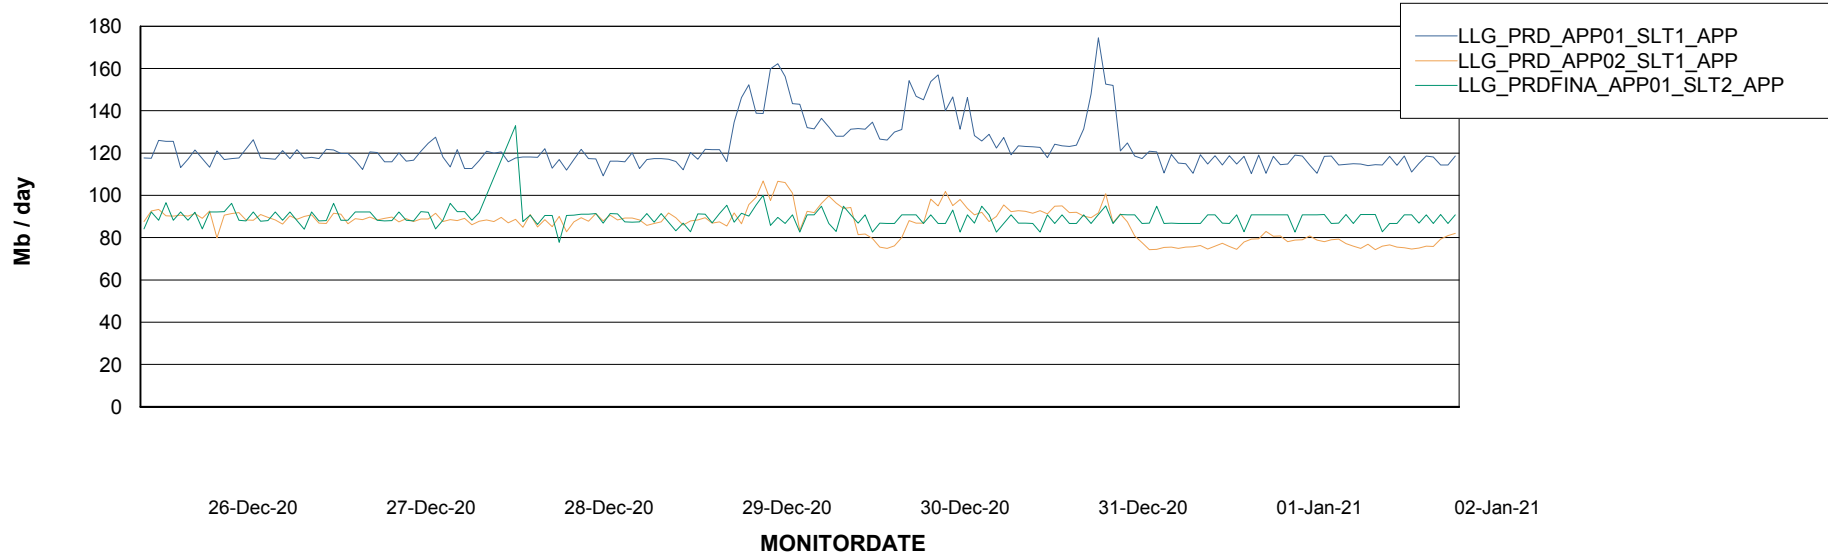

ABSSolute Application Server Services

Avg memory used per ABS Server Service