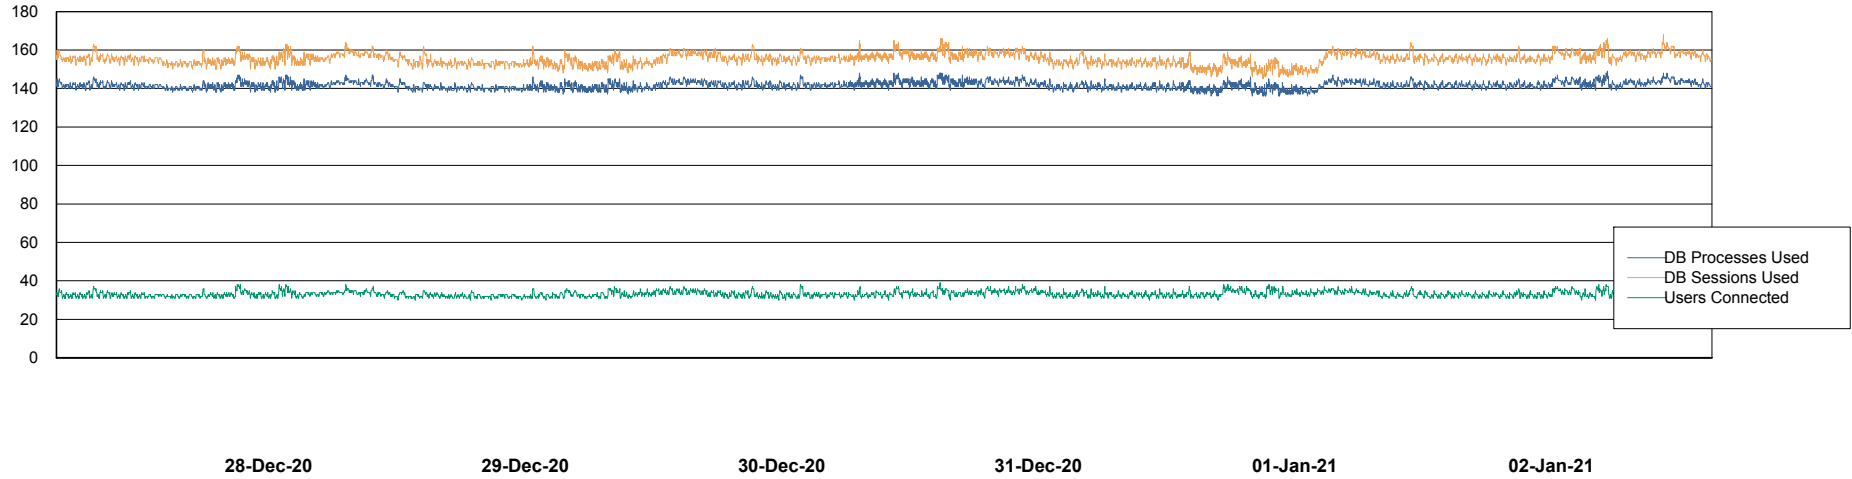

Database Performance LLGDB_BI02

DB Processes Max 1,000
DB Sessions Max 1,536