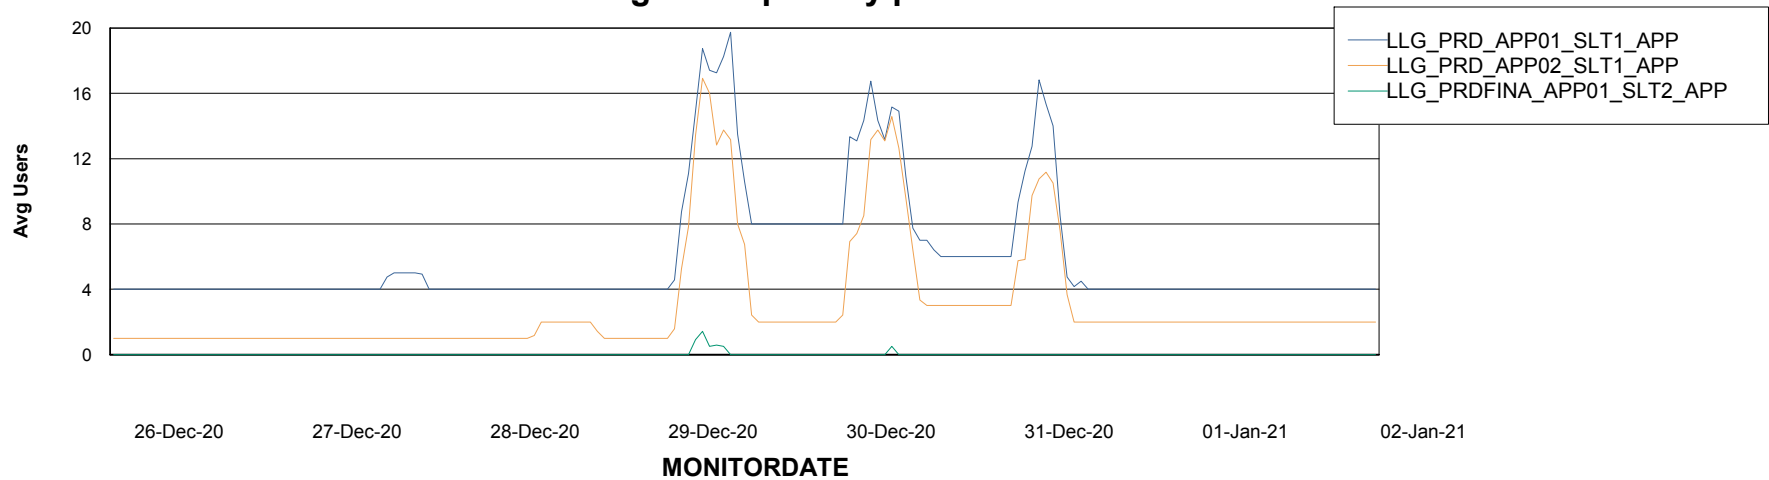

Avg users per day per ABS server