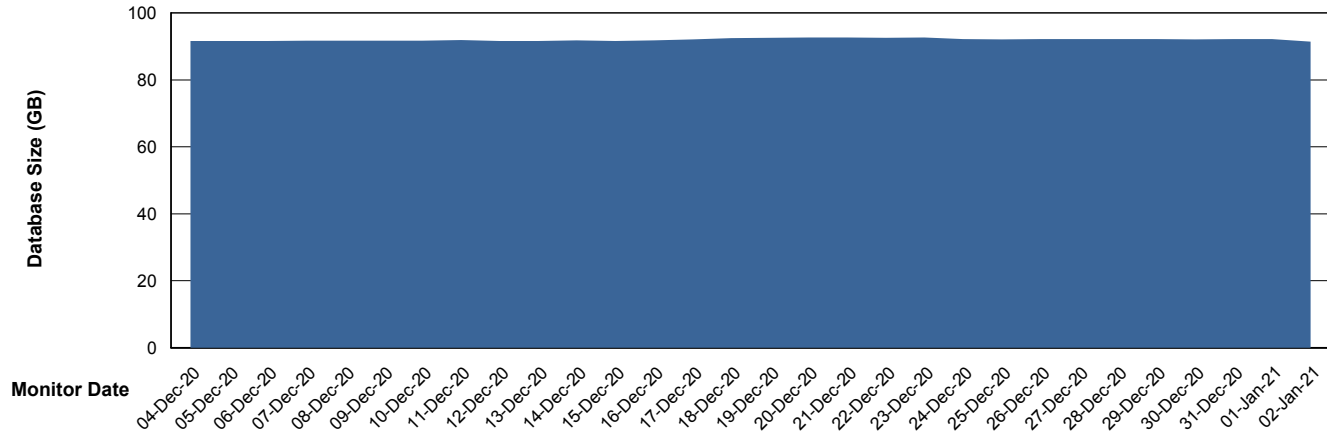

Database Performance LLGDB_Production

DB Processes Max 300
DB Sessions Max 480

Weekly SLA Customer Report

Customer LLG_Production
Database ID 53

Database Performance LLGDB_Standby

DB Processes Max 300
DB Sessions Max 480

Weekly SLA Customer Report

Customer LLG_Production
Database ID 53

DATABASE SIZE LLGDB_BI02

Database growth over last month

DATABASE SIZE LLGDB_Production

Database growth over last month

Weekly SLA Customer Report