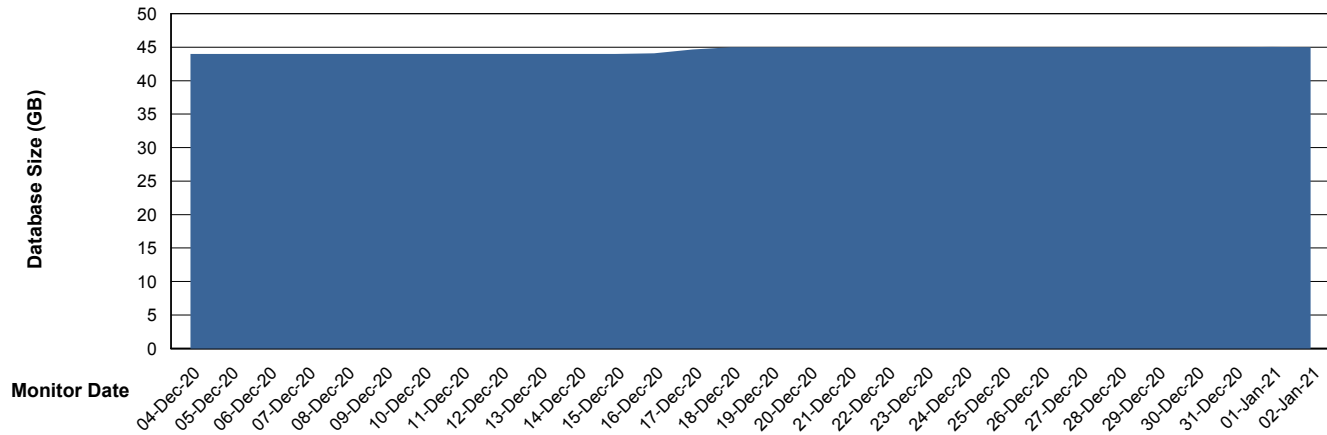

Weekly SLA Customer Report

Customer ELJ Production
Database ID 72

DATABASE SIZE ELJDB_PRD_BI

Database growth over last month

DATABASE SIZE ELJDB_Production

Database growth over last month

Weekly SLA Customer Report