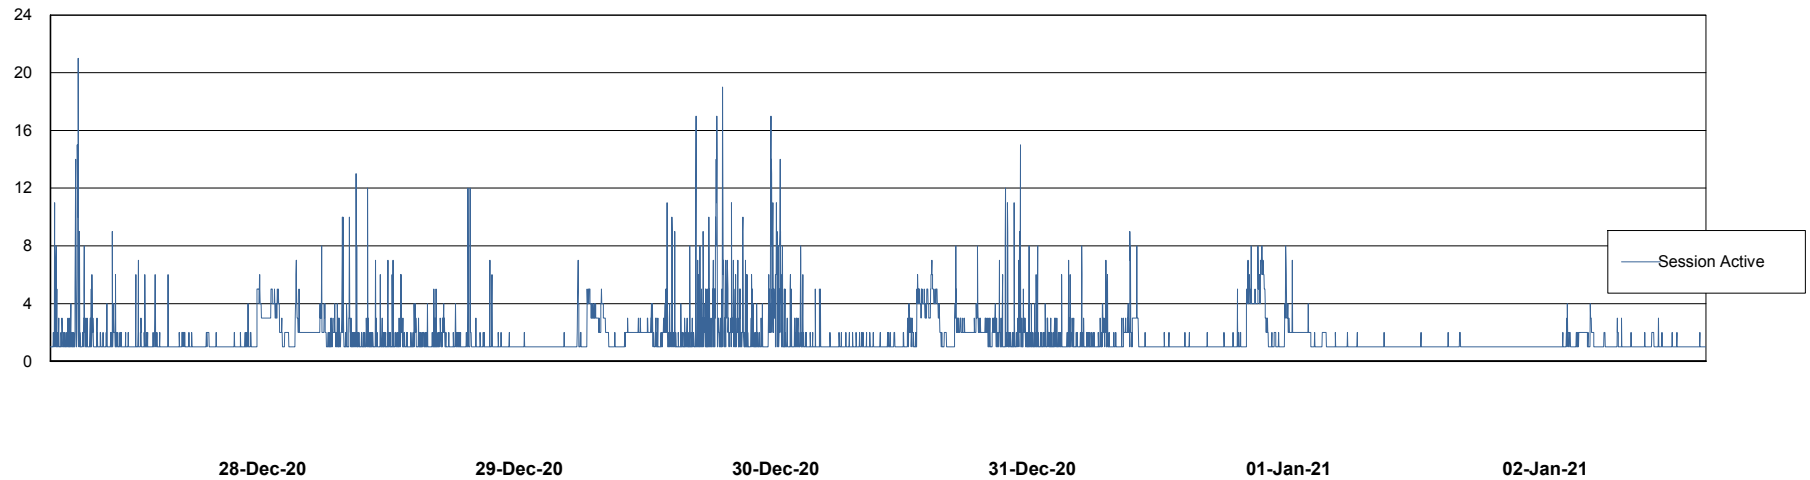

Database Performance ELJDB_Production

DB Processes Max 600
DB Sessions Max 924