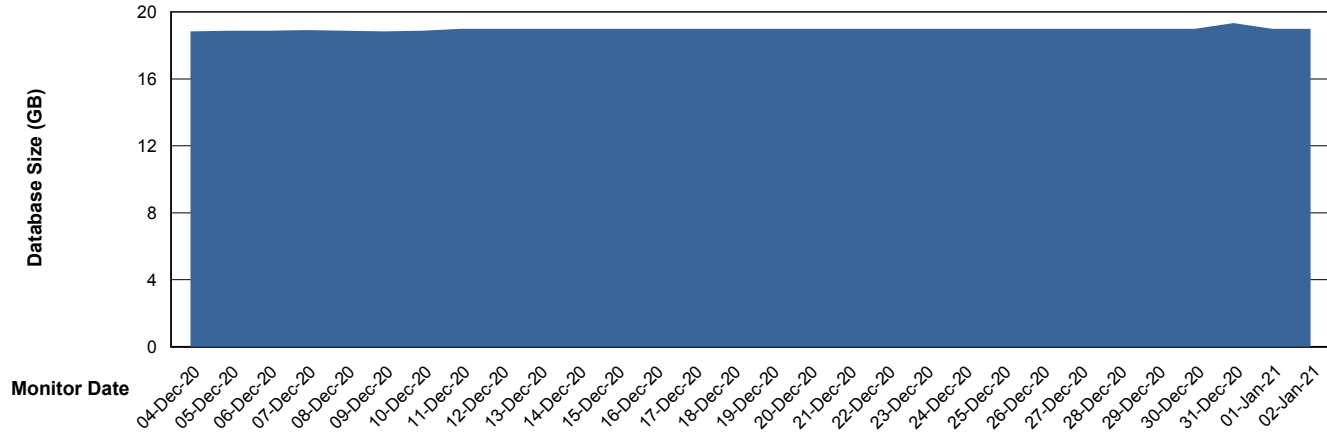

Weekly SLA Customer Report

Customer ELJ Production
Database ID 72

Database Performance ELJDB_PRD_BI

DB Processes Max 1,000
DB Sessions Max 1,524

Weekly SLA Customer Report

Customer ELJ Production
Database ID 72

Database Performance ELJDB_Production

DB Processes Max 600
DB Sessions Max 924

Weekly SLA Customer Report

Customer ELJ Production
Database ID 72

Database Performance ELJDB_Standby

DB Processes Max 600
DB Sessions Max 924

Weekly SLA Customer Report

Customer ELJ Production
Database ID 72

DATABASE SIZE ELJDB_PRD_BI

Database growth over last month

DATABASE SIZE ELJDB_Production

Database growth over last month

Weekly SLA Customer Report