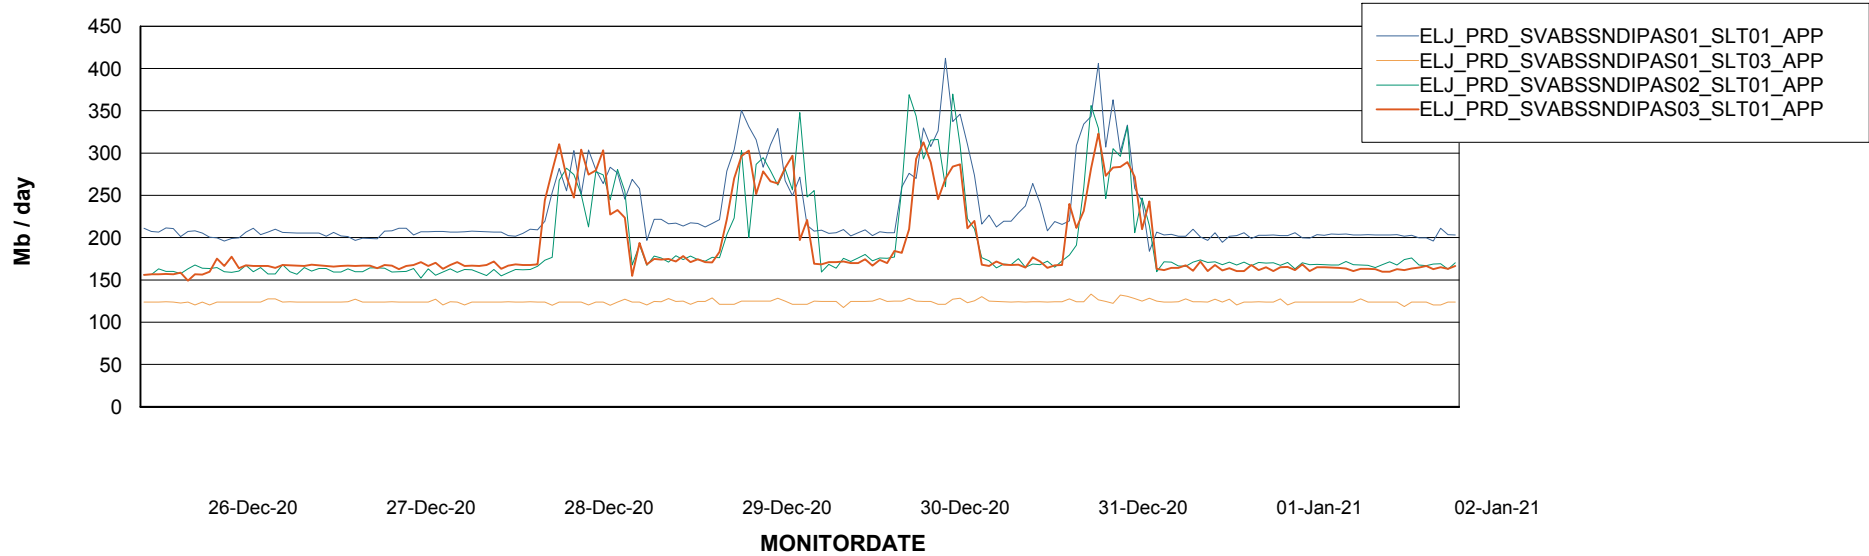

ABSSolute Application Server Services

Avg memory used per ABS Server Service