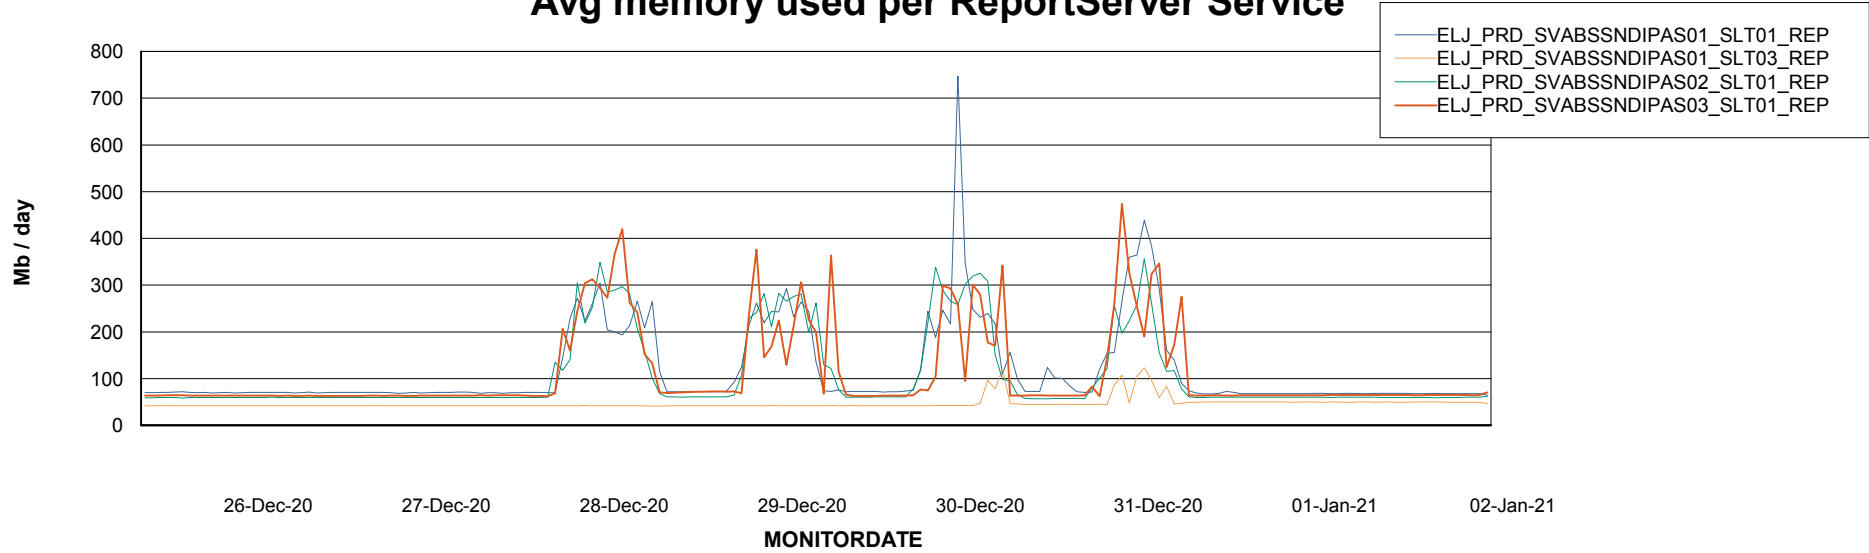

ABSSolute Application ReportServer Services

Avg memory used per ReportServer Service