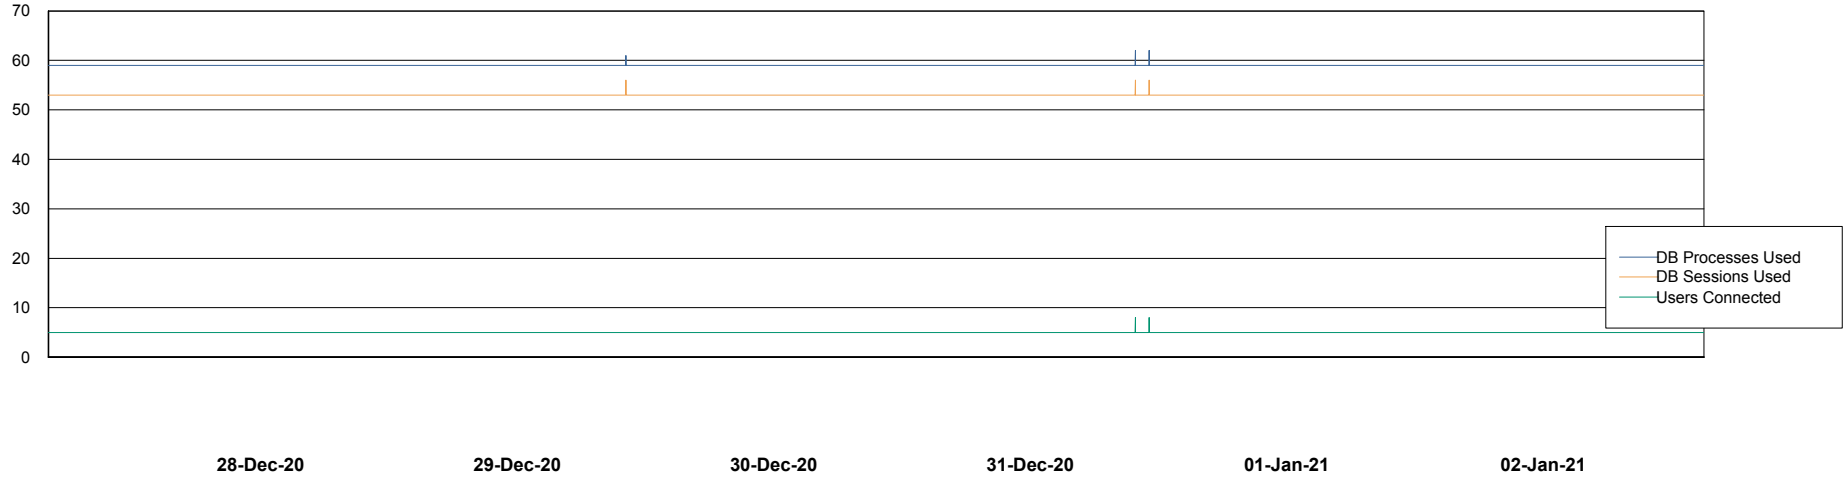

Database Performance ELJDB_Production

DB Processes Max 600
DB Sessions Max 924

Weekly SLA Customer Report

Customer ELJ Production
Database ID 72

Database Performance ELJDB_Standby

DB Processes Max 600
DB Sessions Max 924