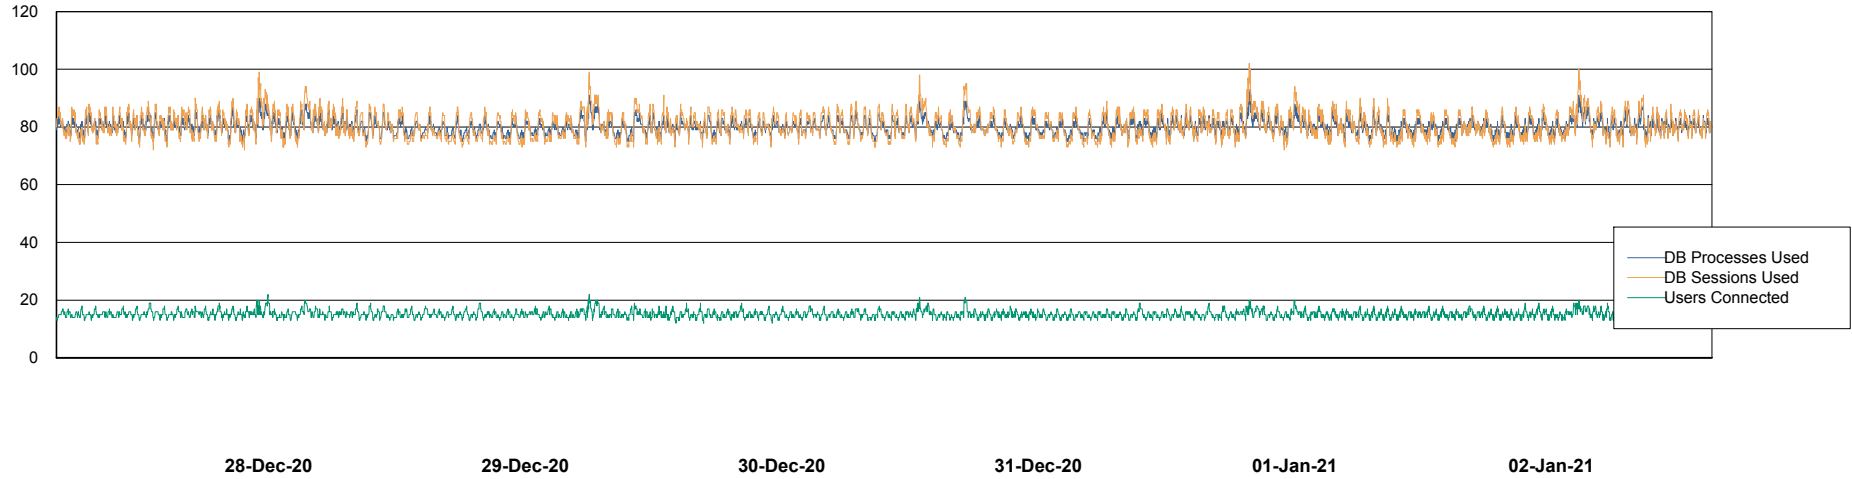

Database Performance ELJDB_PRD_BI

DB Processes Max 1,000
DB Sessions Max 1,524