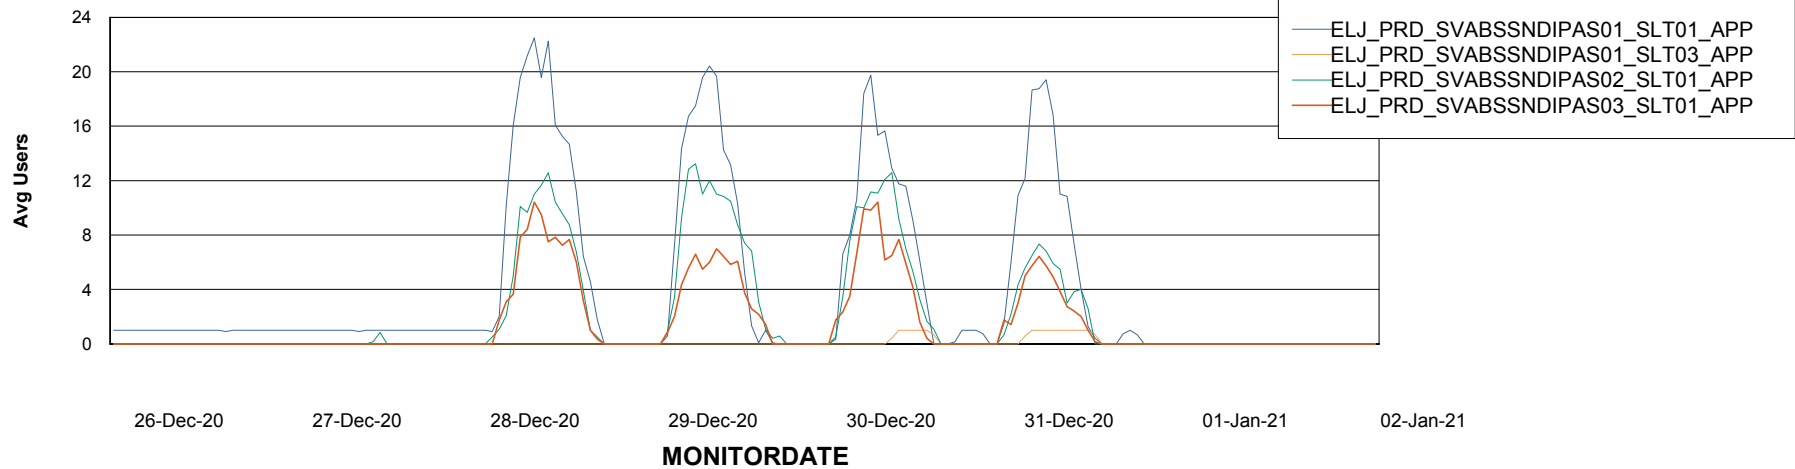

Weekly SLA Customer Report

Customer ELJ Production
Database ID 72

ABSSolute Application Server Services

Avg memory used per ABS Server Service

Avg users per day per ABS server

Weekly SLA Customer Report

Customer ELJ Production
Database ID 72