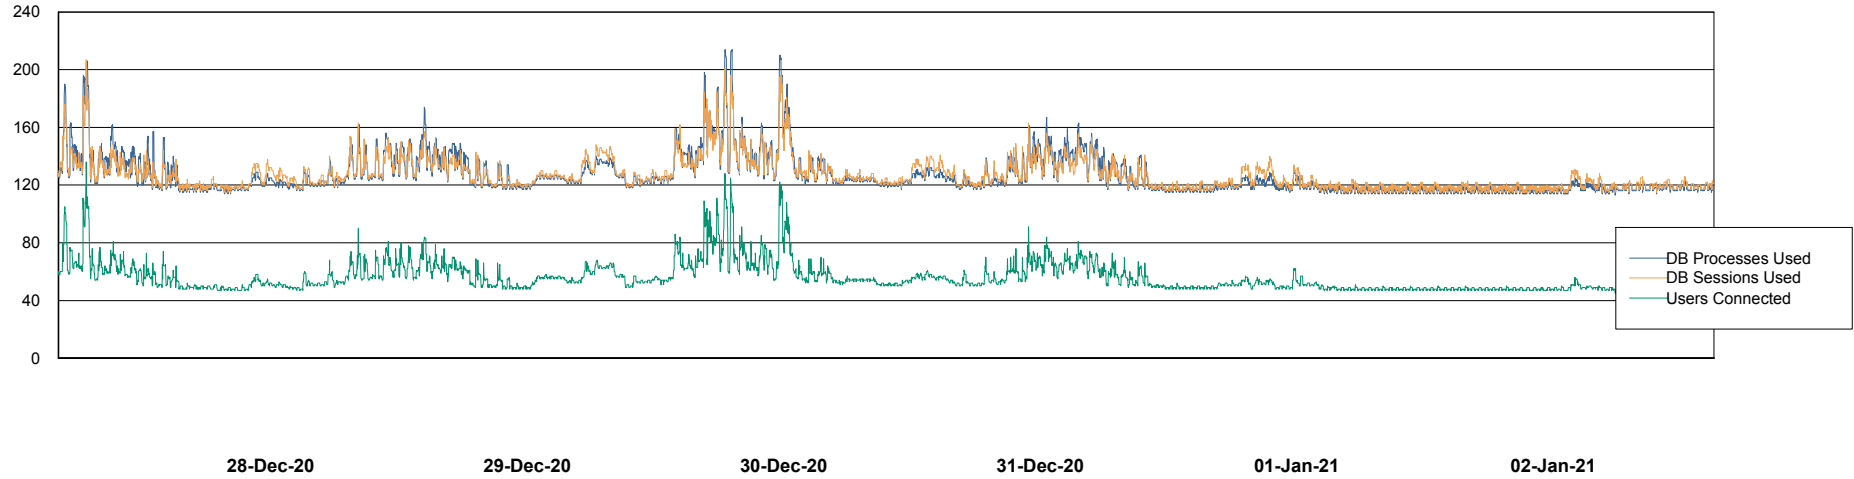

Database Performance ELJDB_Production

DB Processes Max 600
DB Sessions Max 924