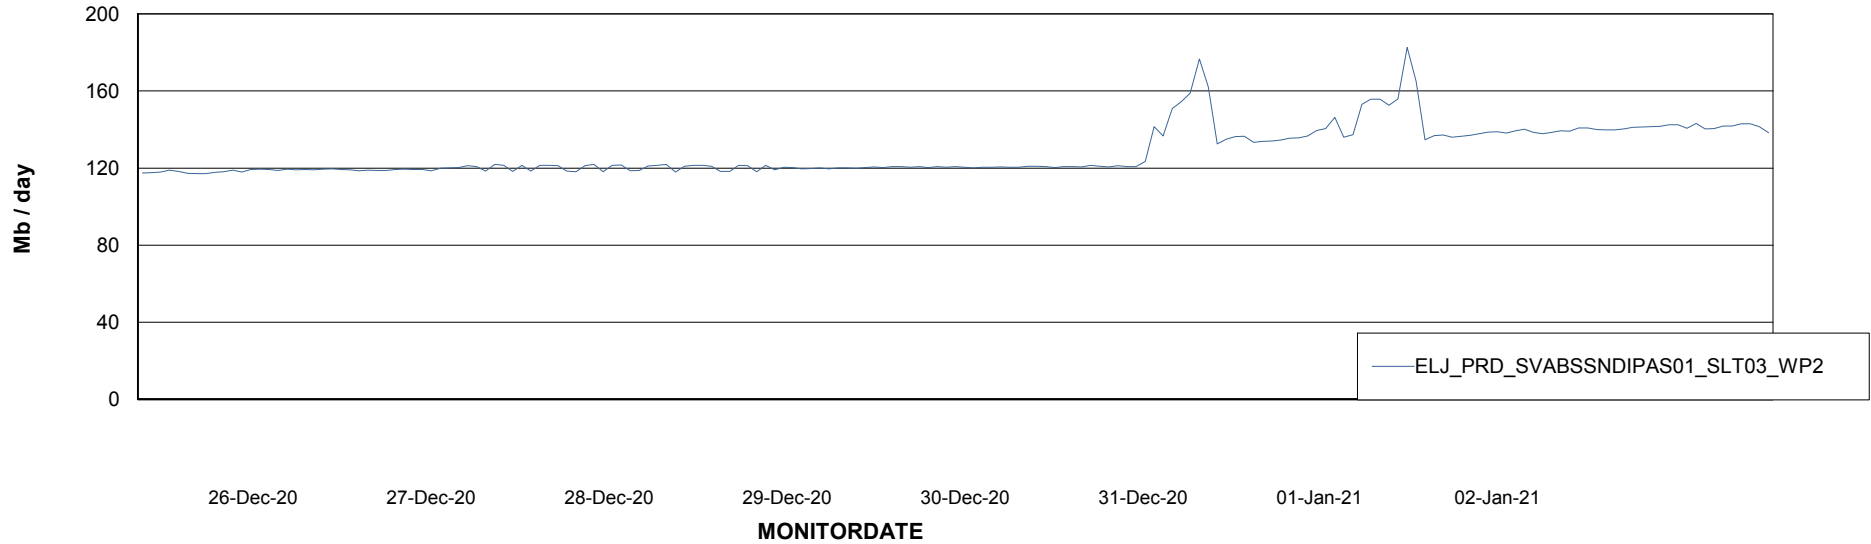

ABSSolute Application ReportServer Services

Avg memory used per ReportServer Service

Weekly SLA Customer Report

Customer ELJ Production
Database ID 72

ABSolute Web Component Services

Avg memory used per ABS Web component