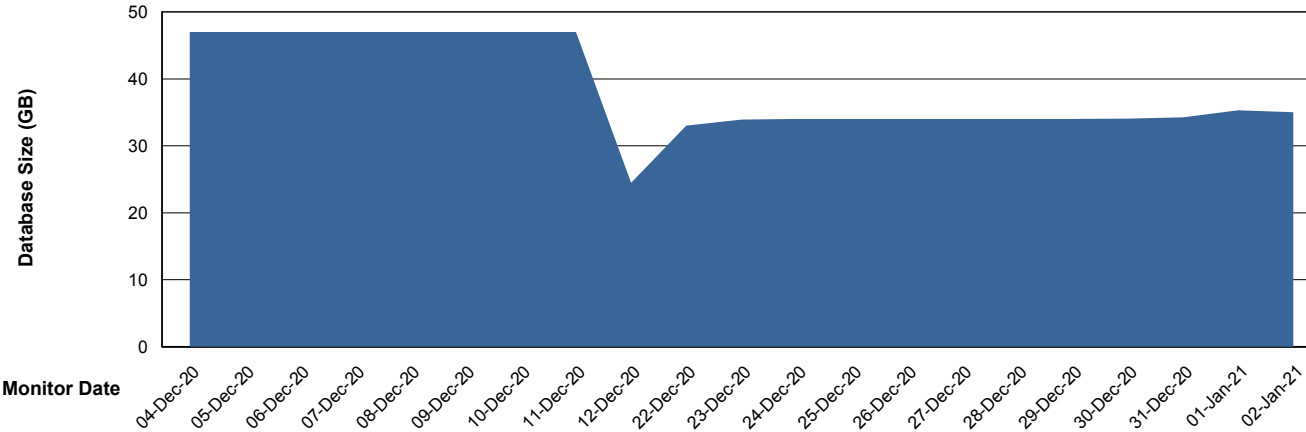

Database Performance ECLDB_Standby

DB Processes Max 1,000
DB Sessions Max 1,536

Weekly SLA Customer Report

Customer ECL Production
 Database ID 77

DATABASE SIZE ECLDB_Production

Database growth over last month

Database Tablespace ECLDB_Production

Date	Tablespace Name	Filesize (Gb)	Usedsize (Gb)	Percentage free
02-Jan-21	ABSDATA	33	27	18
	INDX	8	3	63
01-Jan-21	ABSDATA	33	27	18
	INDX	8	3	63
31-Dec-20	ABSDATA	33	27	18
	INDX	8	3	63
30-Dec-20	ABSDATA	33	27	18
	INDX	8	3	63
29-Dec-20	ABSDATA	33	27	18
	INDX	8	3	63
28-Dec-20	ABSDATA	33	27	18
	INDX	8	3	63
27-Dec-20	ABSDATA	33	27	18
	INDX	8	3	63