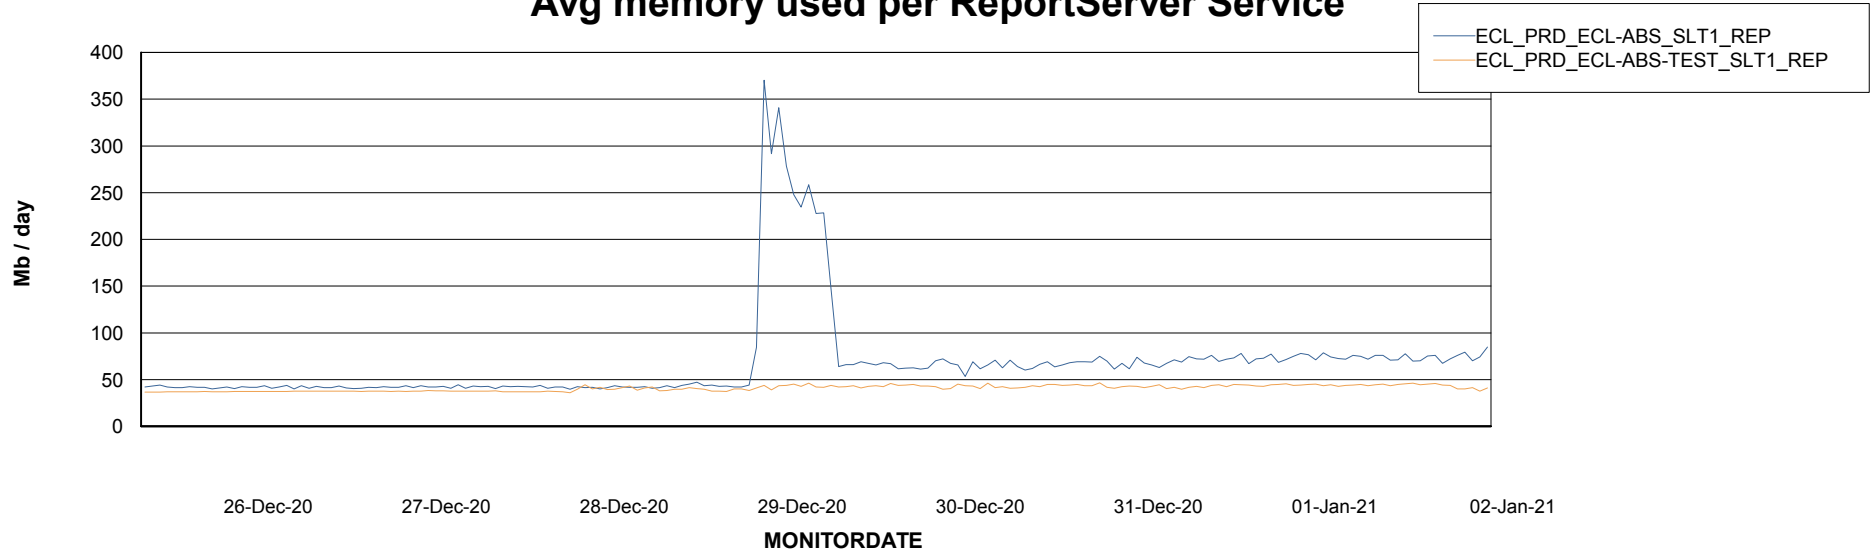

Avg memory used per ABS Server Service

Avg users per day per ABS server

Weekly SLA Customer Report

Customer ECL Production
Database ID 77

ABSSolute Application ReportServer Services

Avg memory used per ReportServer Service