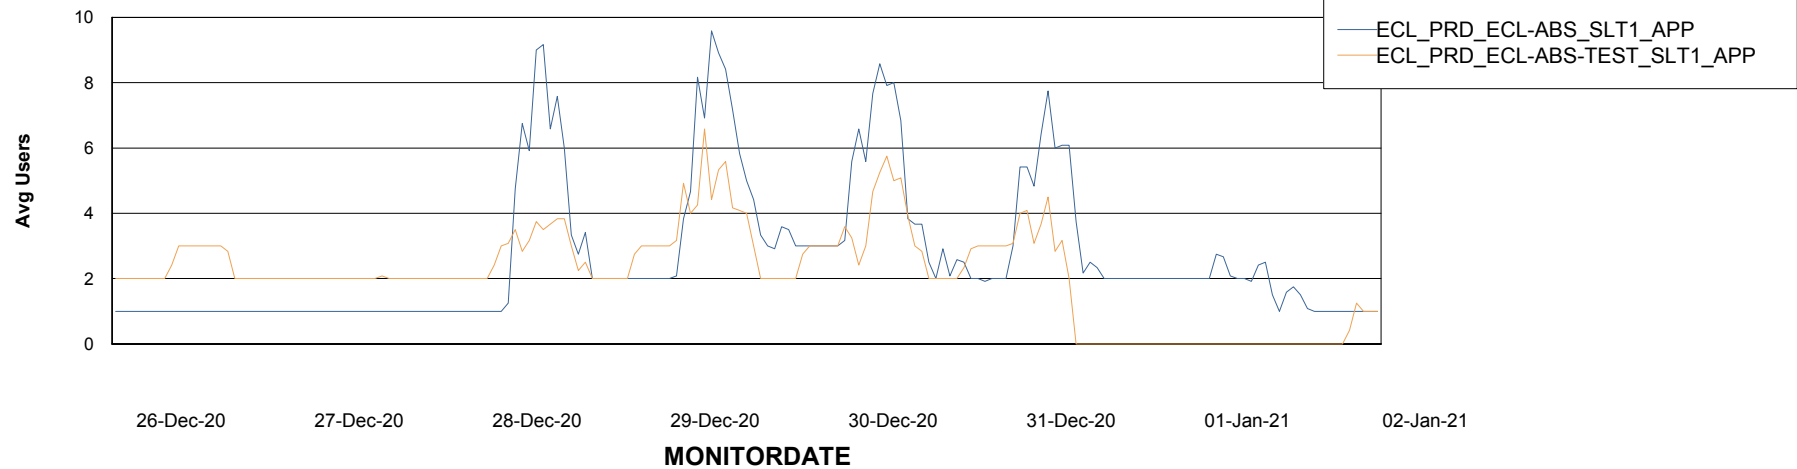

Avg users per day per ABS server