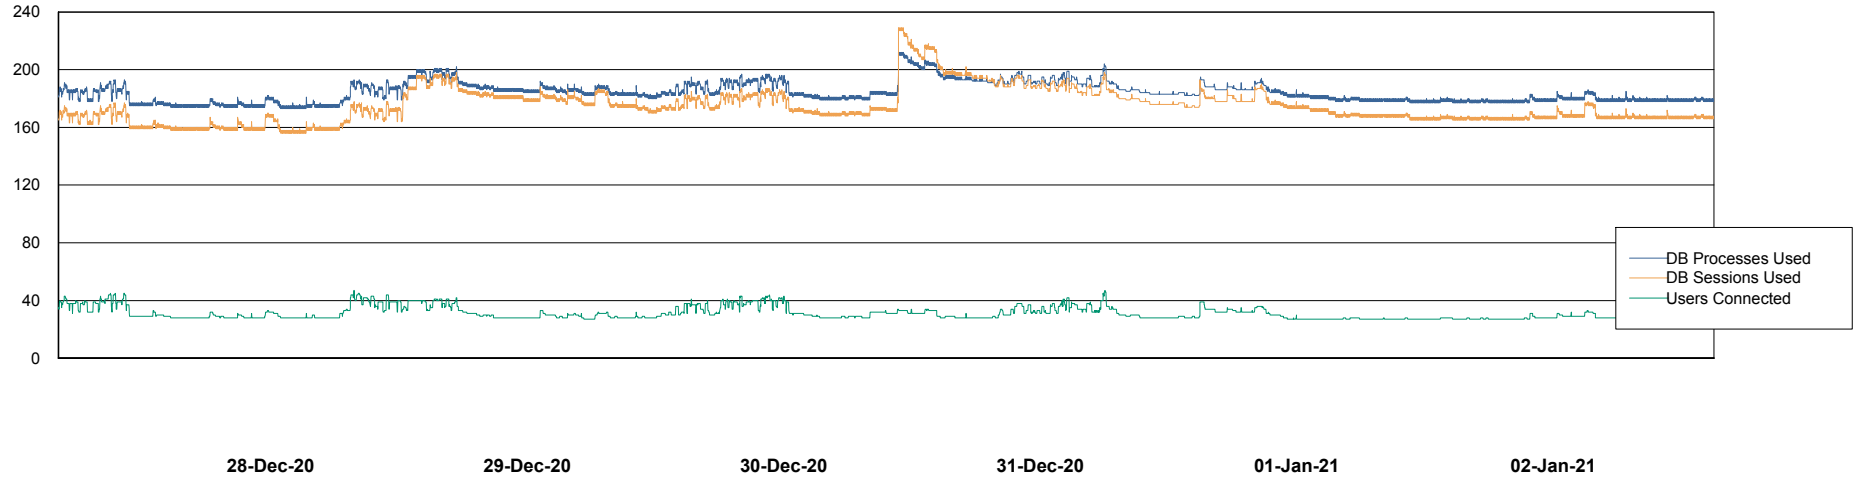

Weekly SLA Customer Report

Customer ECL Production
Database ID 77

Harddisk Usage ECL_PRD_ECL-ABS-WEB

	Free disk space on c: (%)	Total disk space on c: (Gb)
02-Jan-21	70	127
01-Jan-21	70	127
31-Dec-20	70	127
30-Dec-20	70	127
29-Dec-20	71	127
28-Dec-20	71	127
27-Dec-20	71	127

Weekly SLA Customer Report

Customer ECL Production
Database ID 77

Database Performance ECLDB_Production

DB Processes Max 1,000
DB Sessions Max 1,536

Weekly SLA Customer Report

Customer ECL Production
Database ID 77