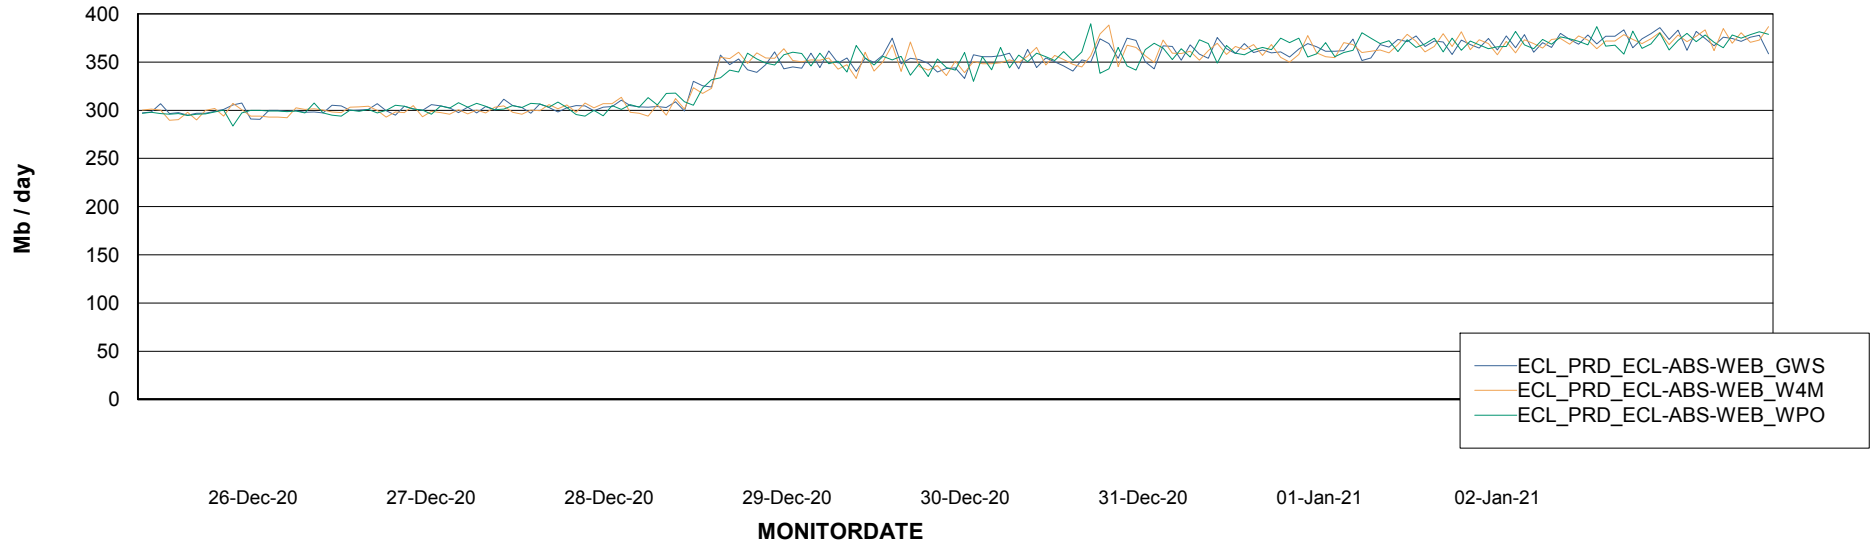

ABSSolute Web Component Services

Avg memory used per ABS Web component