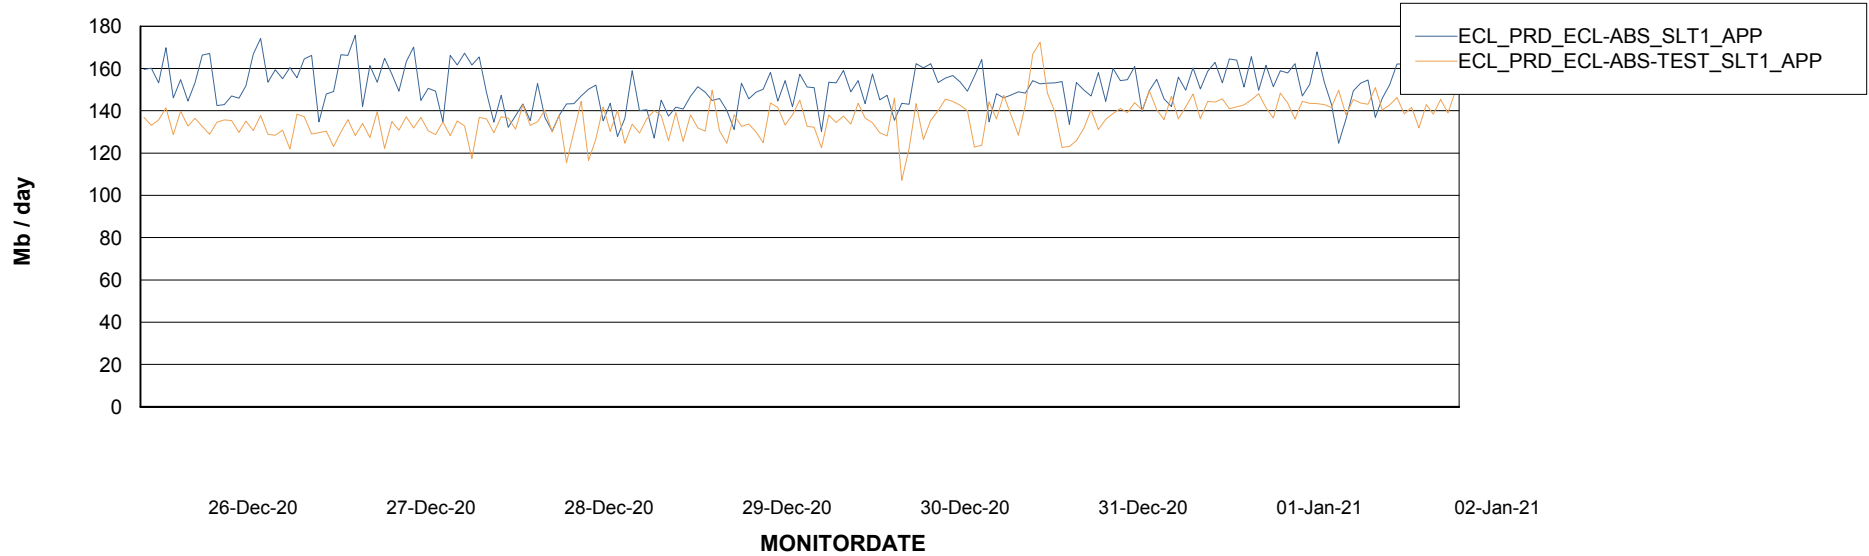

ABSSolute Application Server Services

Avg memory used per ABS Server Service