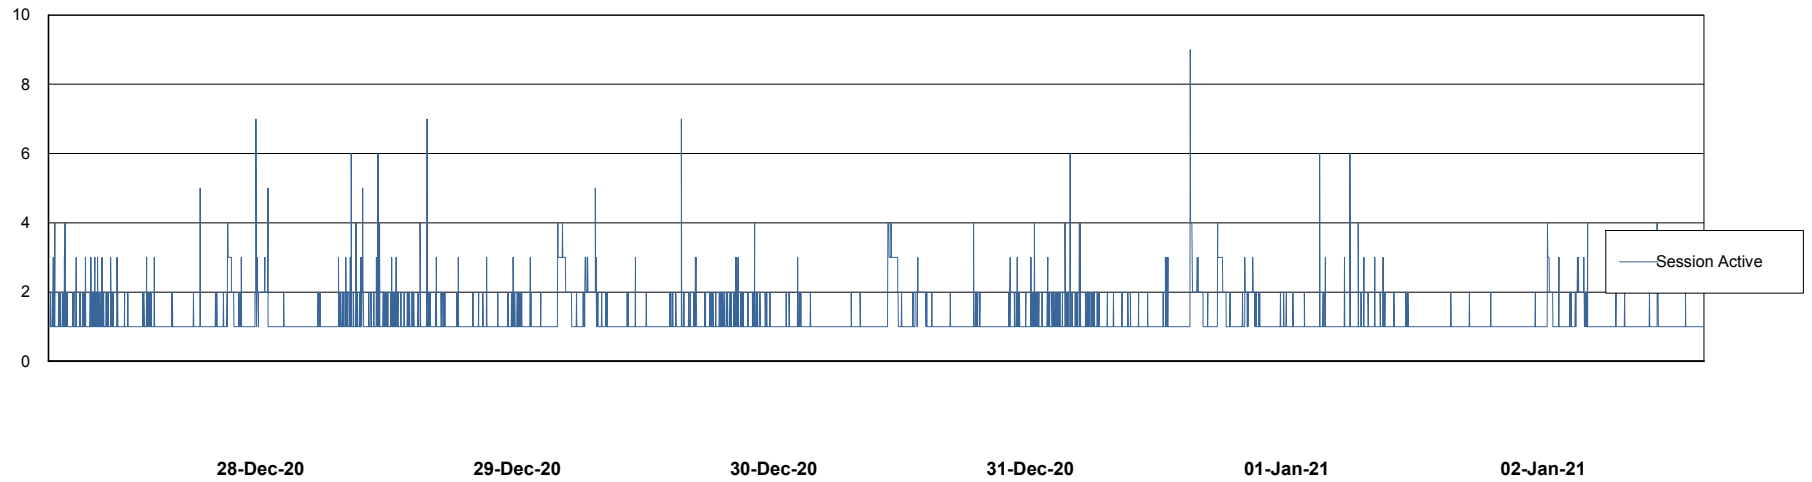

Weekly SLA Customer Report

Customer ECL Production
Database ID 77

Harddisk Usage ECL_PRD_ECL-ABS-WEB

	Free disk space on c: (%)	Total disk space on c: (Gb)
02-Jan-21	70	127
01-Jan-21	70	127
31-Dec-20	70	127
30-Dec-20	70	127
29-Dec-20	71	127
28-Dec-20	71	127
27-Dec-20	71	127

Weekly SLA Customer Report

Customer ECL Production
Database ID 77

Database Performance ECLDB_Production

DB Processes Max 1,000
DB Sessions Max 1,536

Weekly SLA Customer Report

Customer ECL Production
Database ID 77