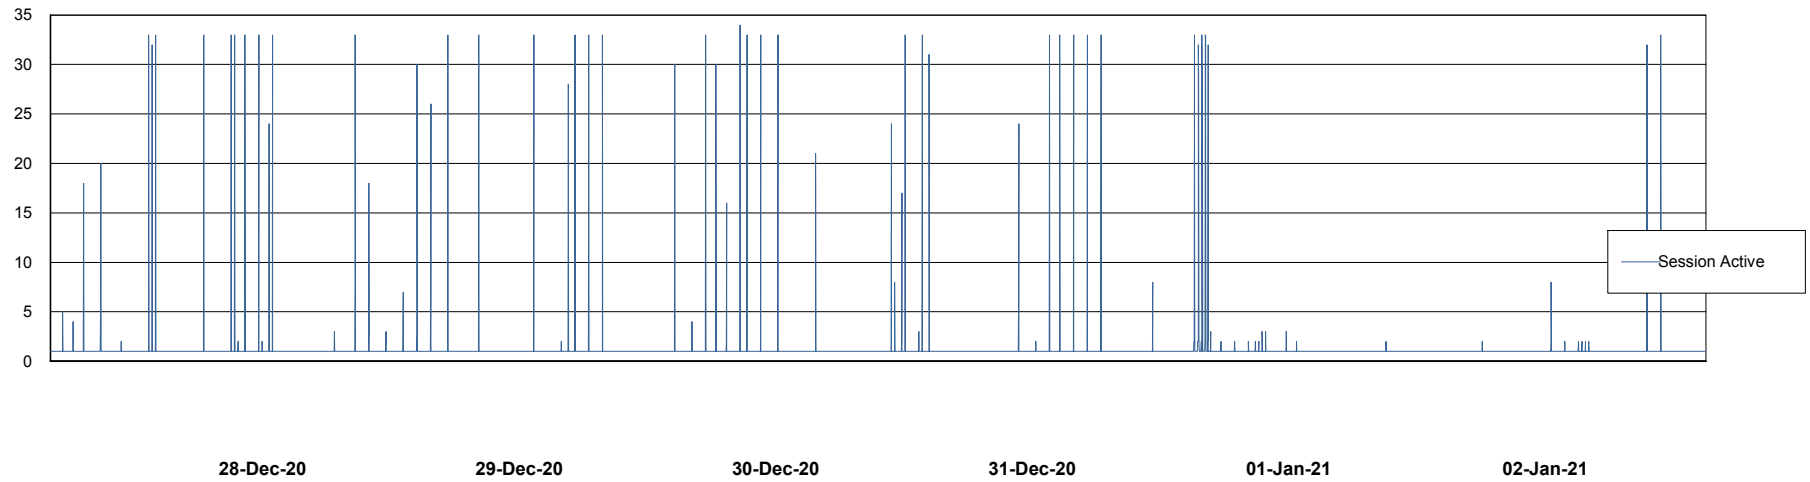

Weekly SLA Customer Report

Customer ECL Production
Database ID 77

Database Performance ECLDB_Production

DB Processes Max 1,000
DB Sessions Max 1,536

Weekly SLA Customer Report

Customer ECL Production
Database ID 77

Database Performance ECLDB_Standby

DB Processes Max 1,000
DB Sessions Max 1,536

Weekly SLA Customer Report

Customer ECL Production
 Database ID 77

DATABASE SIZE ECLDB_Production

Database growth over last month