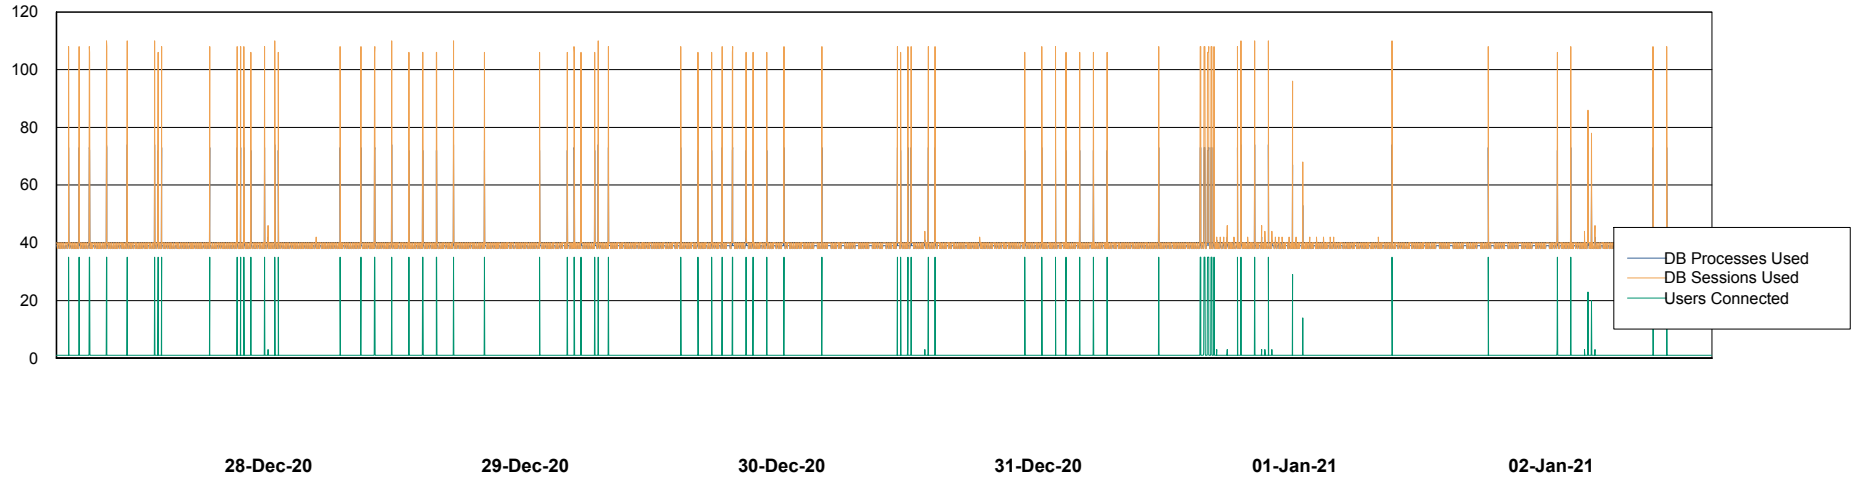

Weekly SLA Customer Report

Customer ECL Production
Database ID 77

Database Performance ECLDB_Production

DB Processes Max 1,000
DB Sessions Max 1,536

Weekly SLA Customer Report

Customer ECL Production
Database ID 77

Database Performance ECLDB_Standby

DB Processes Max 1,000
DB Sessions Max 1,536

Weekly SLA Customer Report

Customer ECL Production
 Database ID 77

DATABASE SIZE ECLDB_Production

Database growth over last month