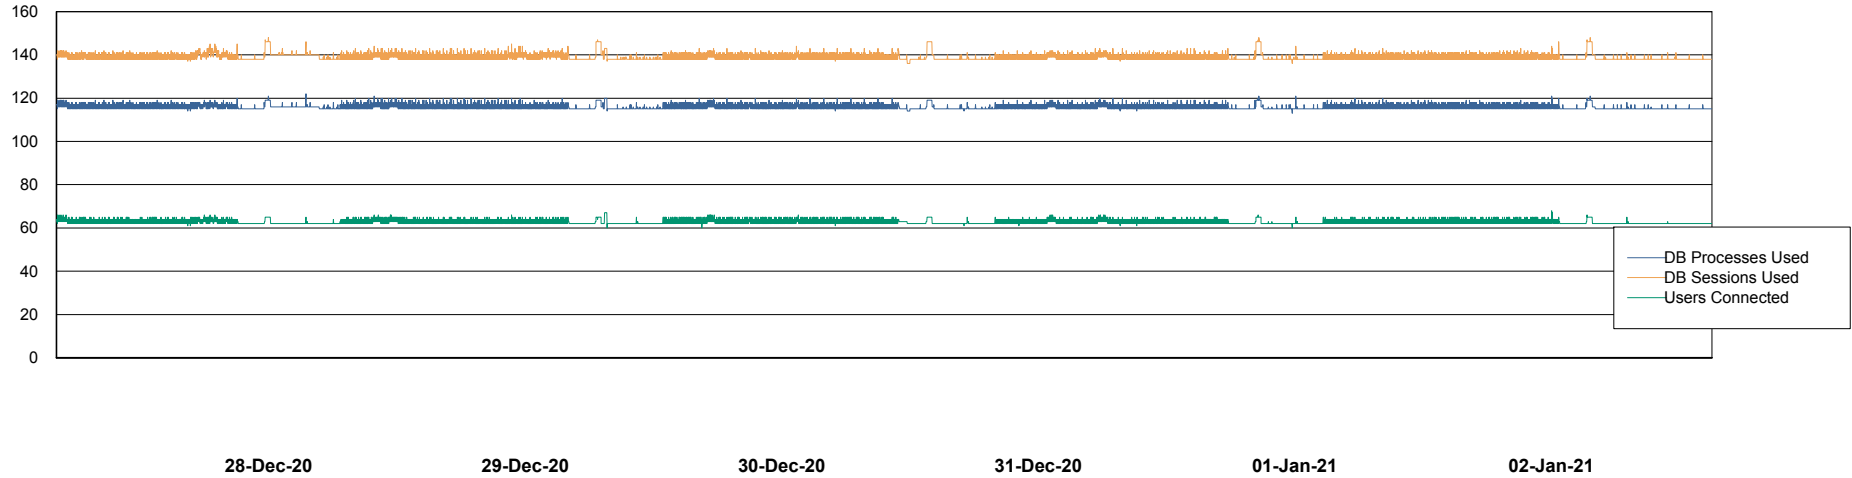

Harddisk Usage CIW_PRD_ORACLE2

| | Free disk space on c: (%) | Total disk space on c: (Gb) | Free disk space on d: (%) | Total disk space on d: (Gb) | Free disk space on e: (%) | Total disk space on e: (Gb) |
|-----------|---------------------------|-----------------------------|---------------------------|-----------------------------|---------------------------|-----------------------------|
| 02-Jan-21 | 92 | 701 | 66 | 700 | 100 | 830 |
| 01-Jan-21 | 92 | 701 | 65 | 700 | 100 | 830 |
| 31-Dec-20 | 92 | 701 | 65 | 700 | 100 | 830 |
| 30-Dec-20 | 92 | 701 | 65 | 700 | 100 | 830 |
| 29-Dec-20 | 92 | 701 | 65 | 700 | 100 | 830 |
| 28-Dec-20 | 92 | 701 | 66 | 700 | 100 | 830 |
| 27-Dec-20 | 92 | 701 | 66 | 700 | 100 | 830 |

Weekly SLA Customer Report

Customer CIW Production
Database ID 45

Database Performance CIWDB_Production

Weekly SLA Customer Report

Customer CIW Production
Database ID 45

Database Performance CIWDB_Standby

Weekly SLA Customer Report