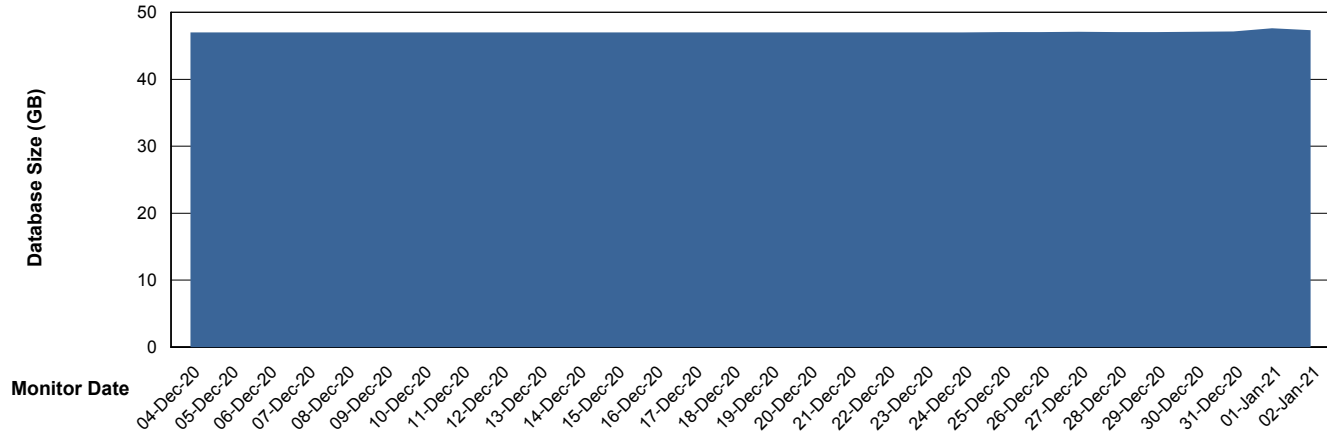

Weekly SLA Customer Report

Customer CIW Production
Database ID 45

Database Performance CIWDB_Production

Weekly SLA Customer Report

Customer CIW Production
Database ID 45

Database Performance CIWDB_Standby

Weekly SLA Customer Report

Customer CIW Production
 Database ID 45

DATABASE SIZE CIWDB_Production

Database growth over last month

Database Tablespace CIWDB_Production

| Date | Tablespace Name | Filesize (Gb) | Usedsize (Gb) | Percentage free |
|-----------|-----------------|---------------|---------------|-----------------|
| 02-Jan-21 | ABSDATA | 48 | 38 | 21 |
| | INDX | 6 | 5 | 17 |
| 01-Jan-21 | ABSDATA | 48 | 38 | 21 |
| | INDX | 6 | 5 | 17 |
| 31-Dec-20 | ABSDATA | 48 | 38 | 21 |
| | INDX | 6 | 5 | 17 |
| 30-Dec-20 | ABSDATA | 48 | 38 | 21 |
| | INDX | 6 | 5 | 17 |
| 29-Dec-20 | ABSDATA | 48 | 38 | 21 |
| | INDX | 6 | 5 | 17 |
| 28-Dec-20 | ABSDATA | 48 | 38 | 21 |
| | INDX | 6 | 5 | 17 |
| 27-Dec-20 | ABSDATA | 48 | 38 | 21 |
| | INDX | 6 | 5 | 17 |