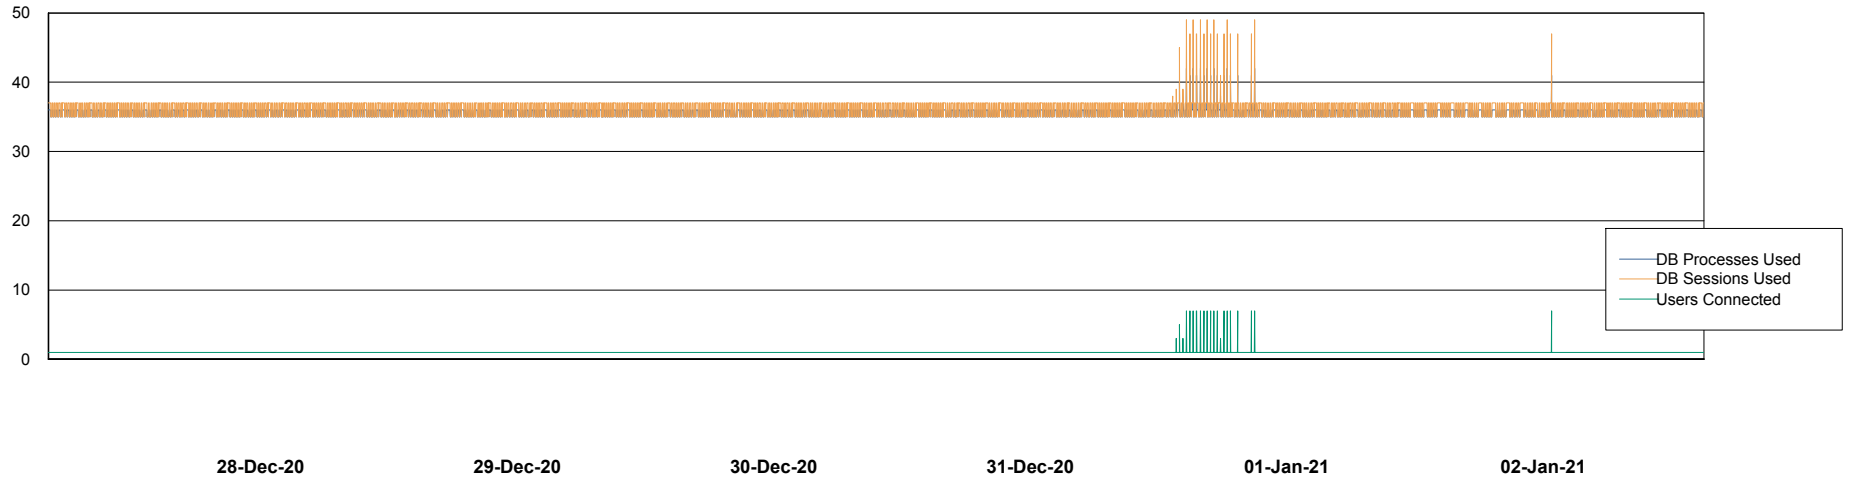

Weekly SLA Customer Report

Customer CIW Production
Database ID 45

Database Performance CIWDB_Production

Weekly SLA Customer Report

Customer CIW Production
Database ID 45

Database Performance CIWDB_Standby

Weekly SLA Customer Report