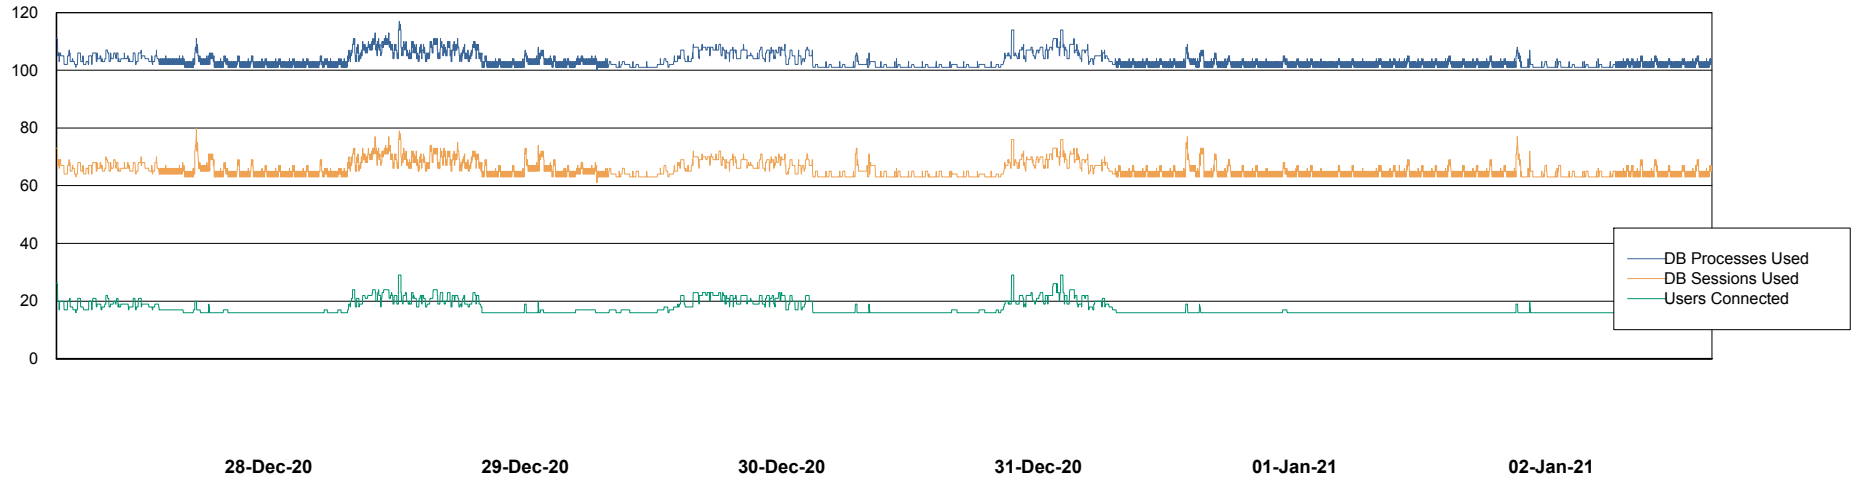

Harddisk Usage BOHABS02

| | Free disk space on c: (%) | Total disk space on c: (Gb) | Free disk space on d: (%) | Total disk space on d: (Gb) | Free disk space on e: (%) | Total disk space on e: (Gb) |
|-----------|---------------------------|-----------------------------|---------------------------|-----------------------------|---------------------------|-----------------------------|
| 02-Jan-21 | 19 | 110 | 25 | 300 | 72 | 80 |
| 01-Jan-21 | 18 | 110 | 25 | 300 | 72 | 80 |
| 31-Dec-20 | 18 | 110 | 25 | 300 | 74 | 80 |
| 30-Dec-20 | 18 | 110 | 25 | 300 | 77 | 80 |
| 29-Dec-20 | 18 | 110 | 25 | 300 | 80 | 80 |
| 28-Dec-20 | 18 | 110 | 25 | 300 | 83 | 80 |
| 27-Dec-20 | 18 | 110 | 25 | 300 | 84 | 80 |

Weekly SLA Customer Report

Customer BOH_Production
Database ID 55

Database Performance BOHABS01_DB_Primary

Weekly SLA Customer Report

Customer BOH_Production
Database ID 55

Database Performance BOHABS02_DB_Standby