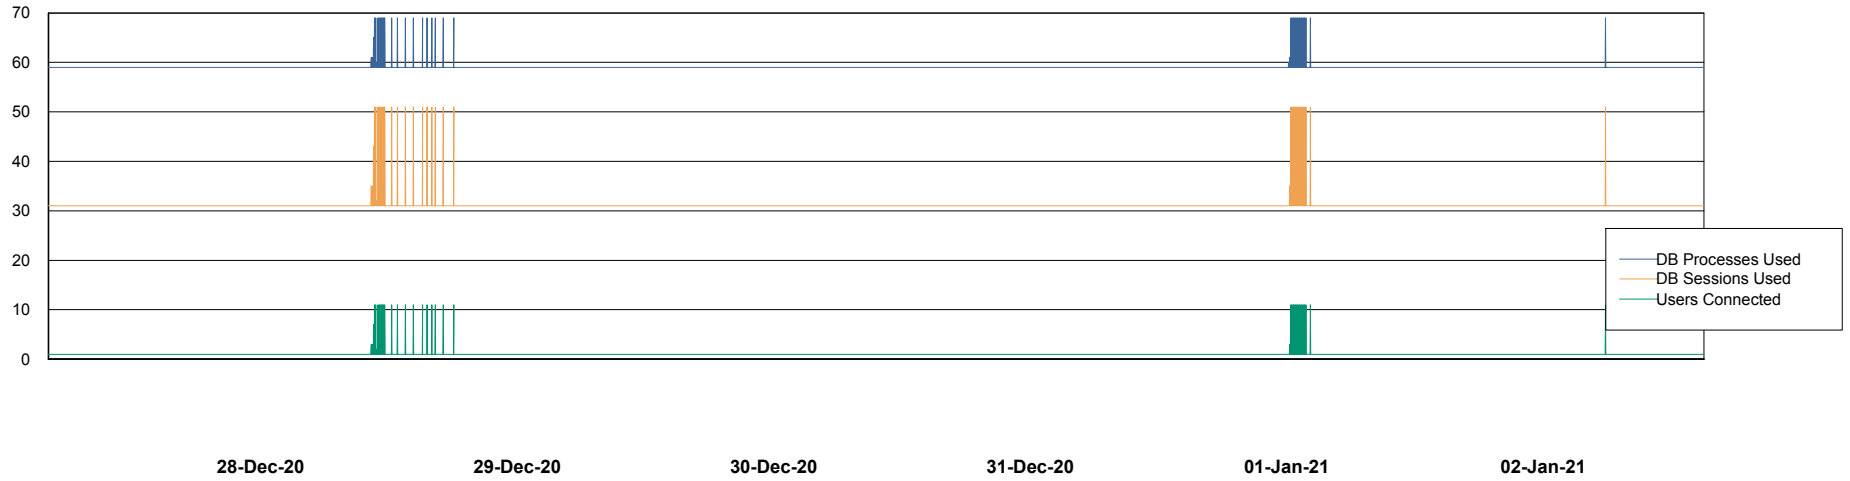

Weekly SLA Customer Report

Customer BOH_Production
Database ID 55

Database Performance BOHABS01_DB_Primary

Weekly SLA Customer Report

Customer BOH_Production
Database ID 55

Database Performance BOHABS02_DB_Standby