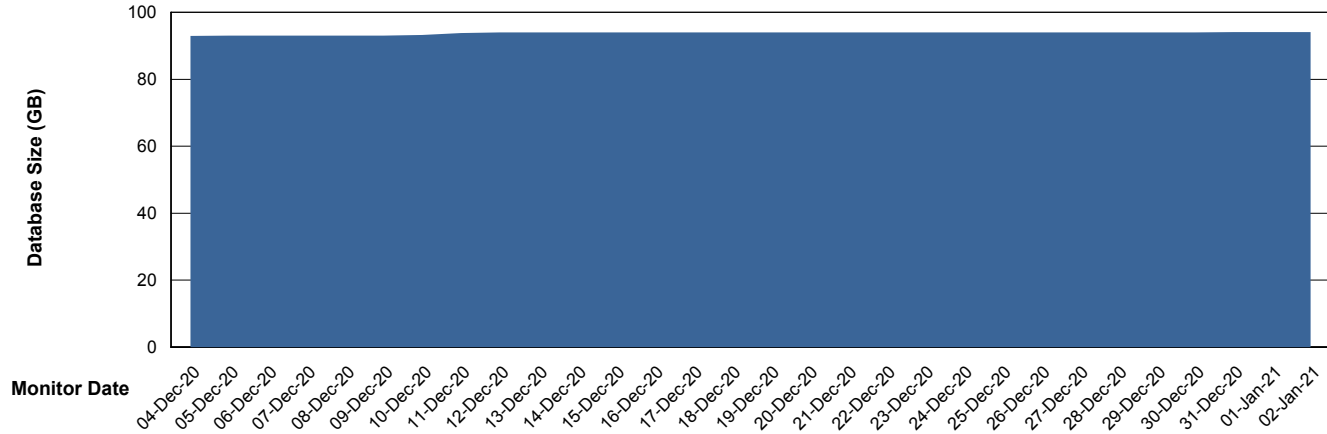

Database growth over last month

Database Tablespace BOHABS01_DB_Primary

Date	Tablespace Name	Filesize (Gb)	Usedsize (Gb)	Percentage free
02-Jan-21	ABSDATA	48	32	33
	INDX	72	60	17
01-Jan-21	ABSDATA	48	32	33
	INDX	72	60	17
31-Dec-20	ABSDATA	48	32	33
	INDX	72	60	17
30-Dec-20	ABSDATA	48	32	33
	INDX	72	60	17
29-Dec-20	ABSDATA	48	32	33
	INDX	72	60	17
28-Dec-20	ABSDATA	48	32	33
	INDX	72	60	17
27-Dec-20	ABSDATA	48	32	33
	INDX	72	60	17