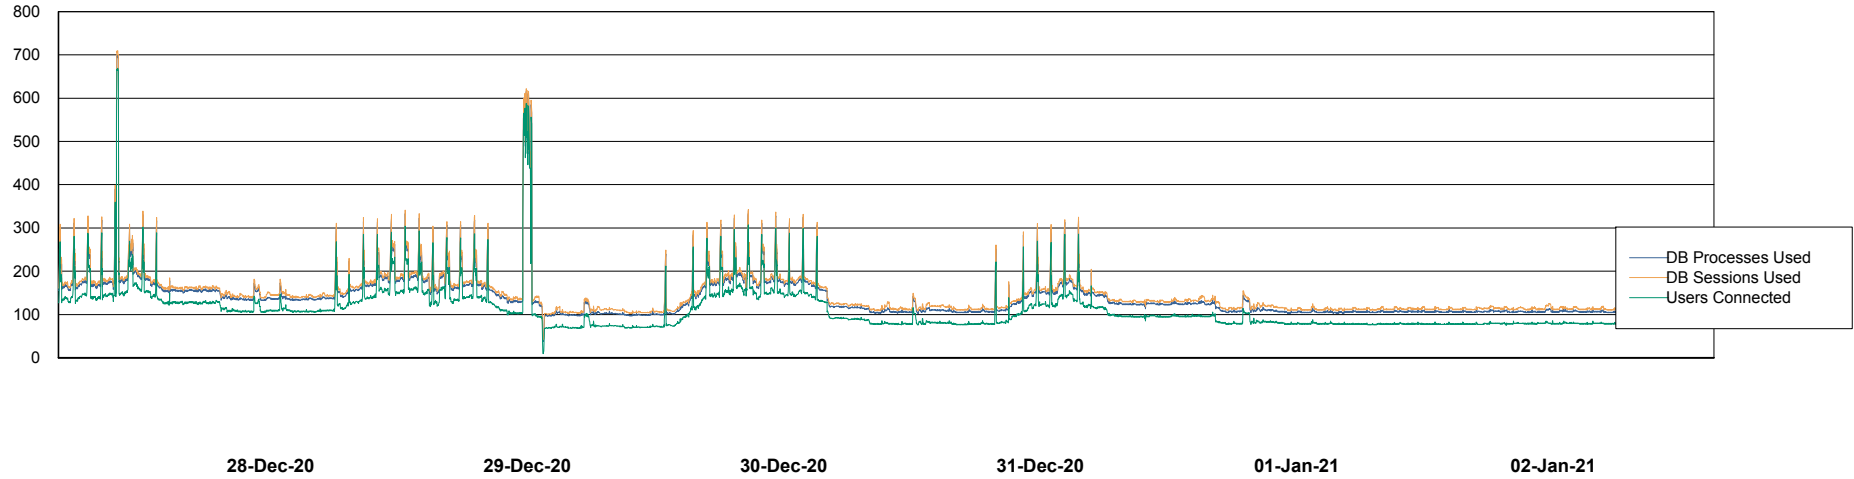

Database Performance BNLDB_Production

DB Processes Max 700
DB Sessions Max 1,072