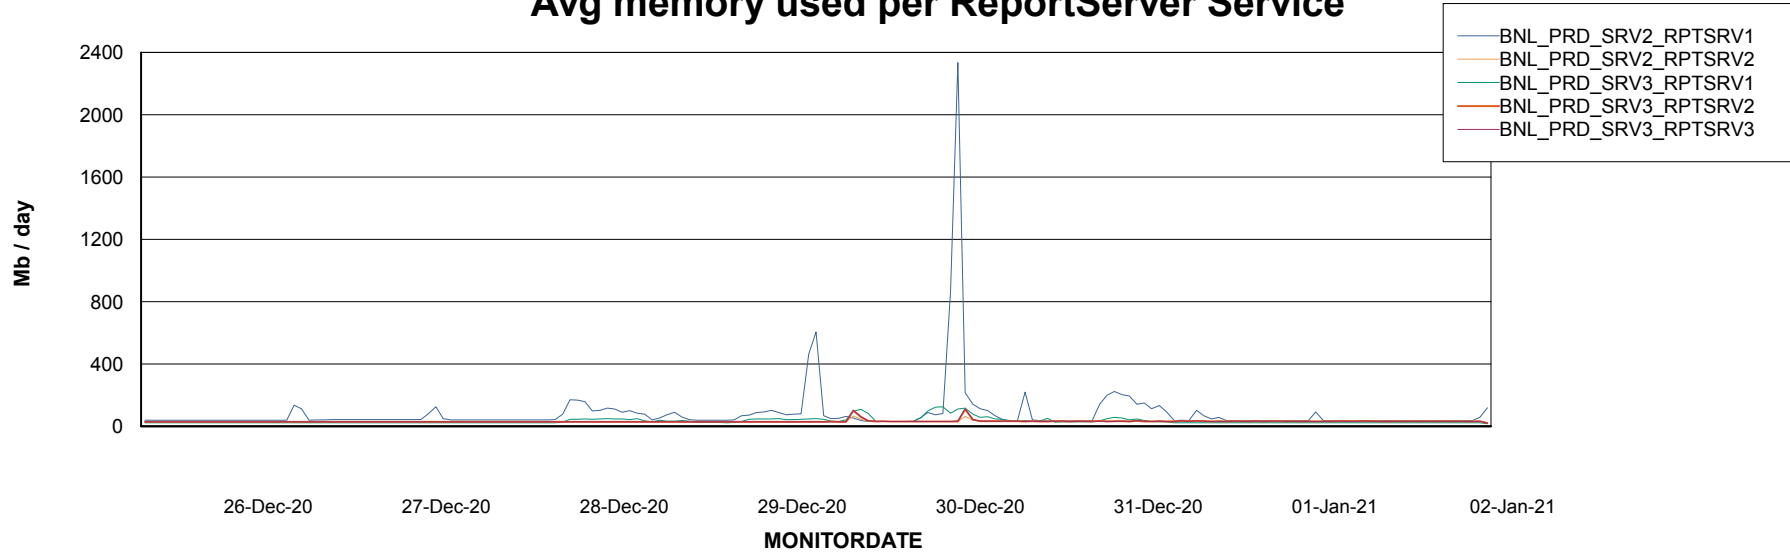

ABSSolute Web Component Services

Avg memory used per ReportServer Service