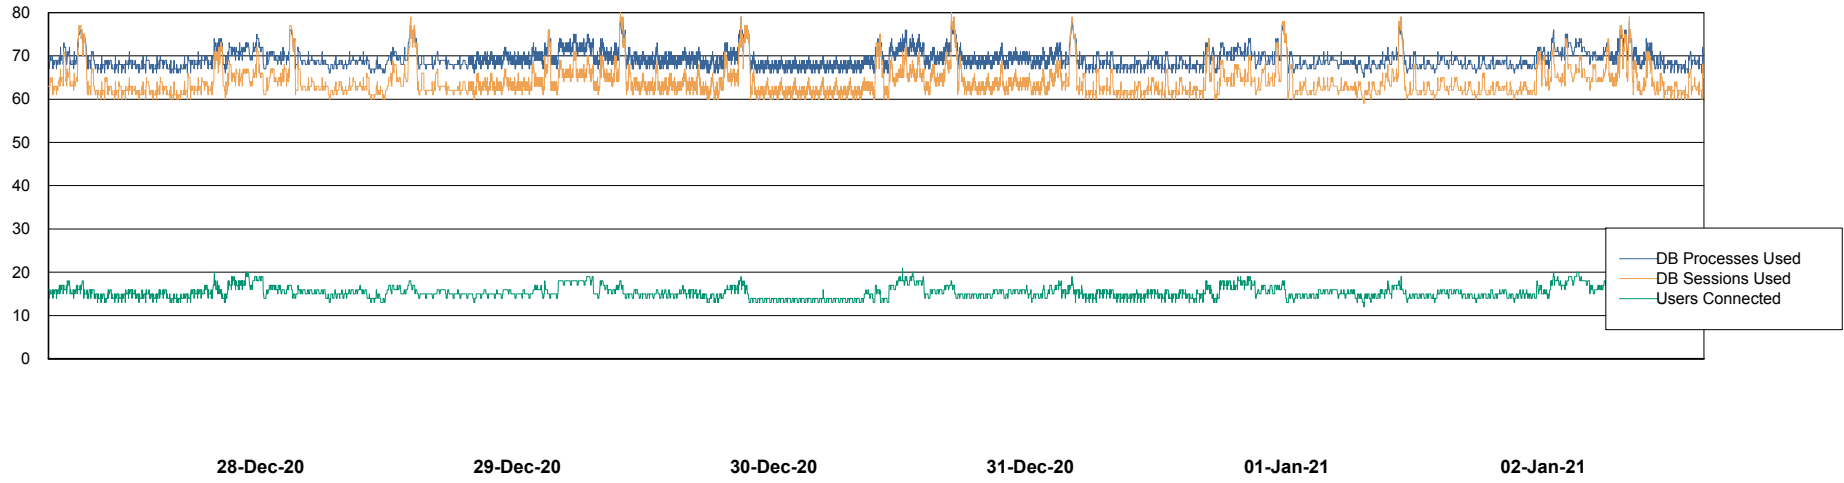

Database Performance BGGDB_BI