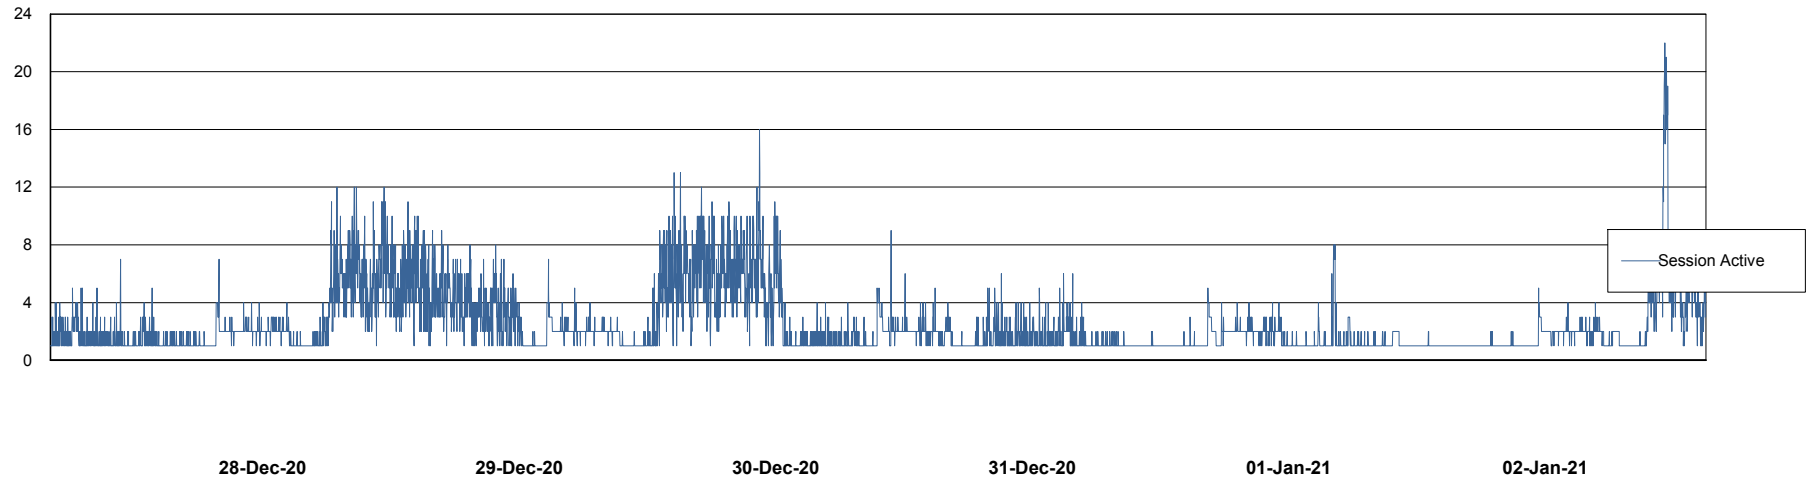

Weekly SLA Customer Report

Customer BGG_Production
Database ID 58

Database Performance BGGDB_BI

Weekly SLA Customer Report

Customer BGG_Production
Database ID 58

Database Performance BGGDB_Production

Weekly SLA Customer Report

Customer BGG_Production
Database ID 58

Database Performance BGGDB_Standby

Weekly SLA Customer Report

Customer BGG_Production
Database ID 58

DATABASE SIZE BGGDB_BI

Database growth over last month

DATABASE SIZE BGGDB_Production