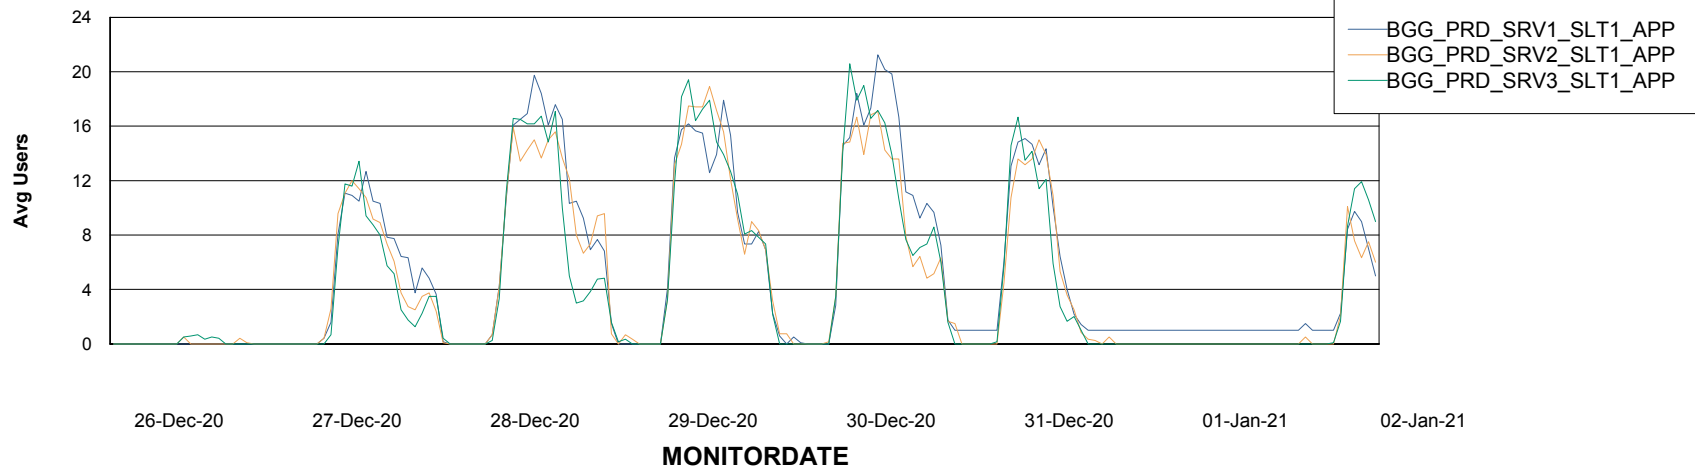

Avg users per day per ABS server