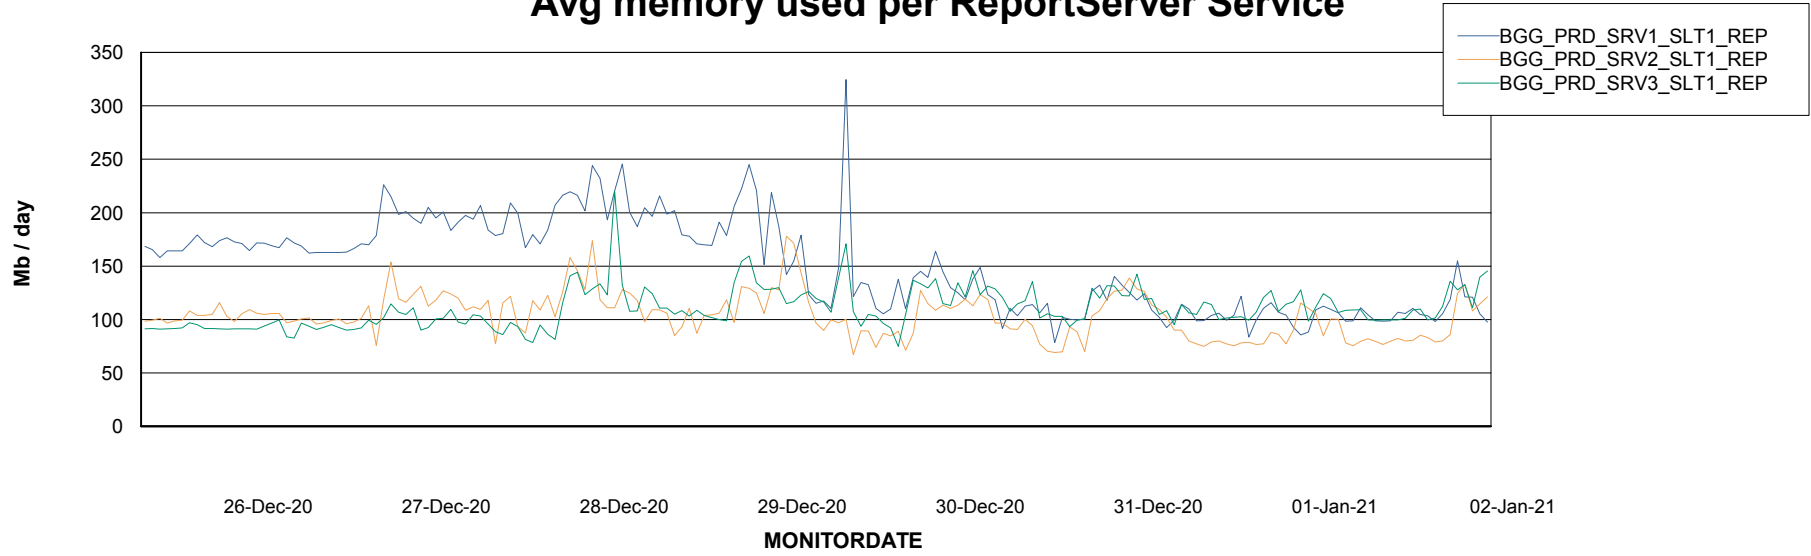

Avg memory used per ABS Server Service

Avg users per day per ABS server

Weekly SLA Customer Report

Customer BGG_Production
Database ID 58

ABSSolute Application ReportServer Services

Avg memory used per ReportServer Service