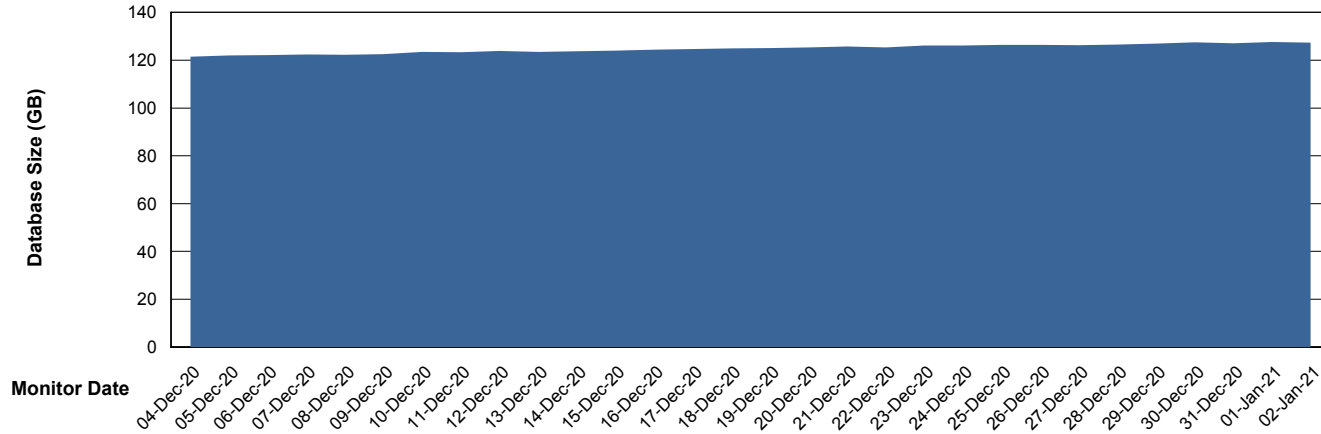

Customer BGG_Production
Database ID 58

Database Performance BGGDB_Standby

Weekly SLA Customer Report

Customer BGG_Production
Database ID 58

DATABASE SIZE BGGDB_BI

Database growth over last month

DATABASE SIZE BGGDB_Production