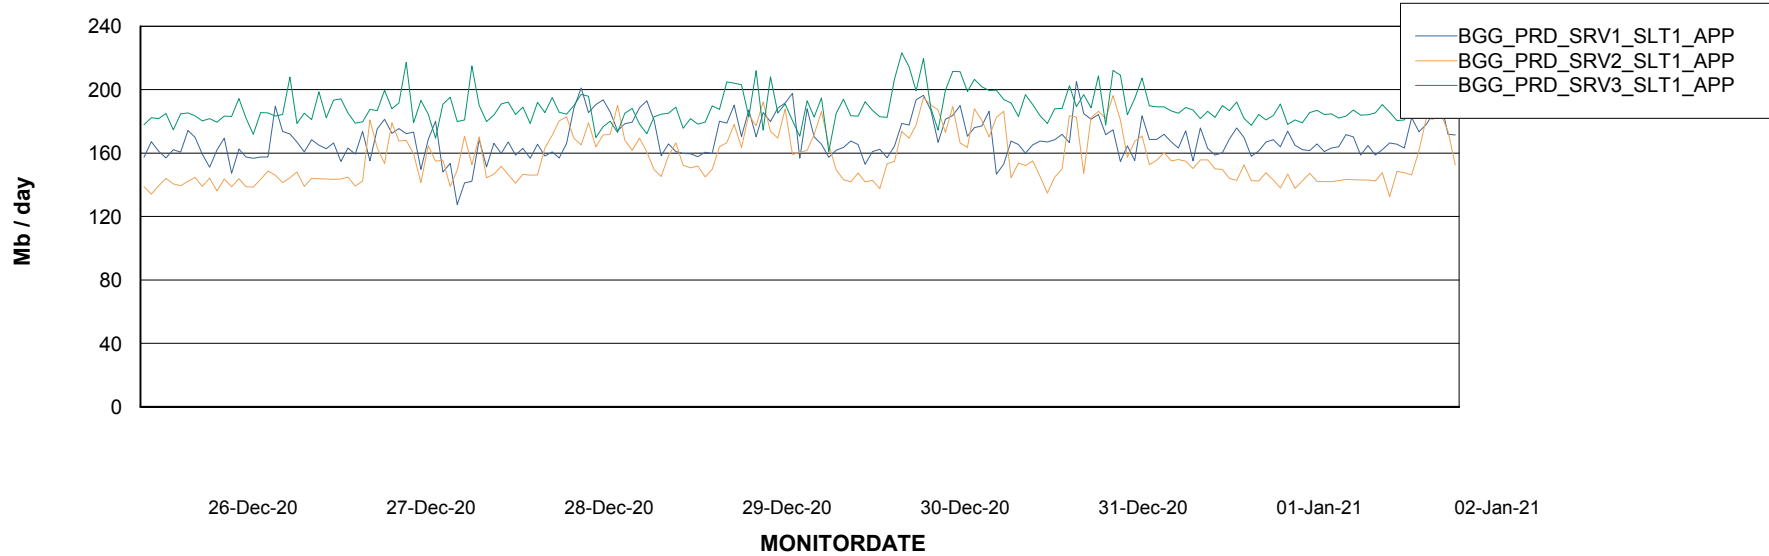

ABSSolute Application Server Services

Avg memory used per ABS Server Service