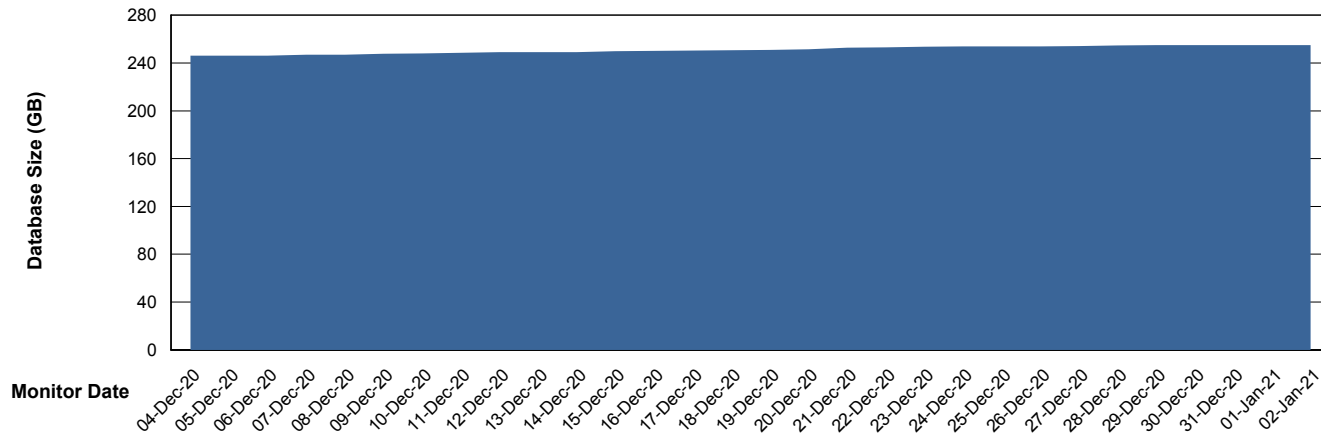

DATABASE SIZE BGGDB_Production

Database growth over last month