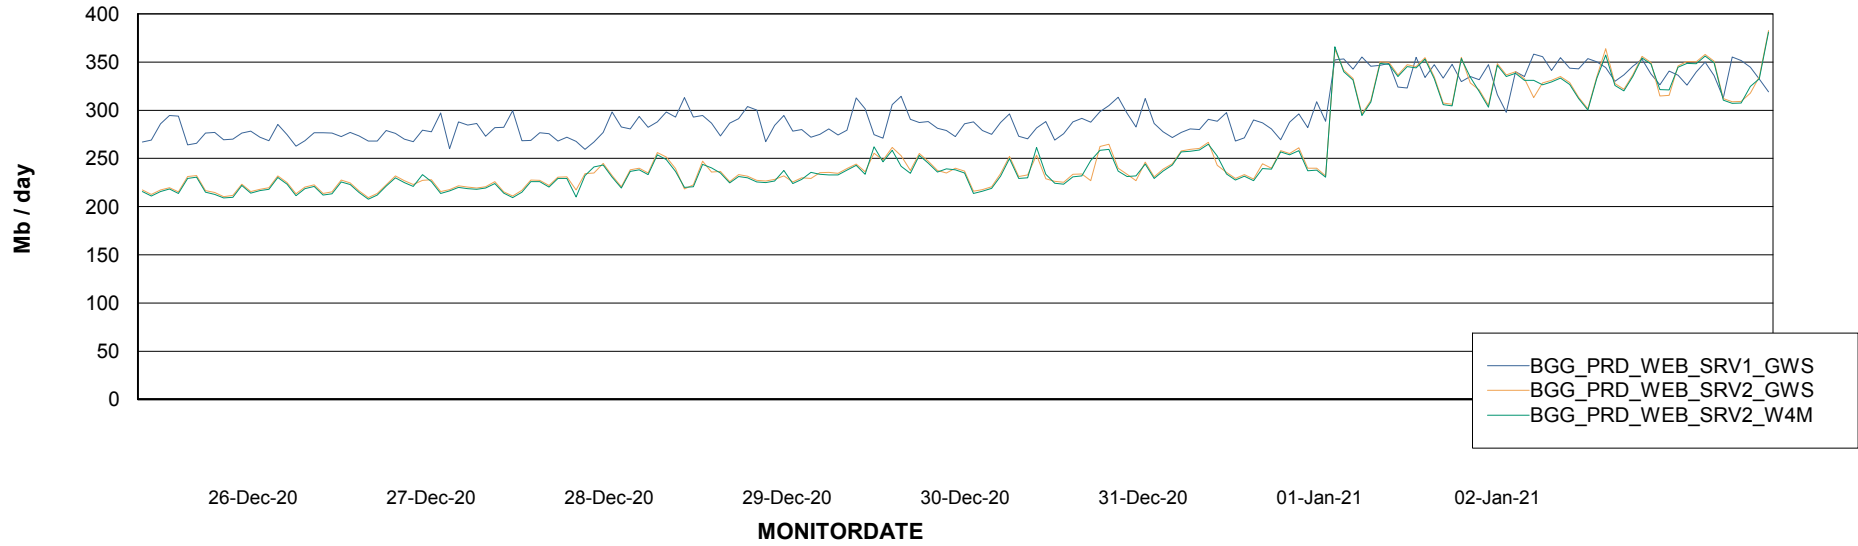

ABSSolute Web Component Services

Avg memory used per ABS Web component