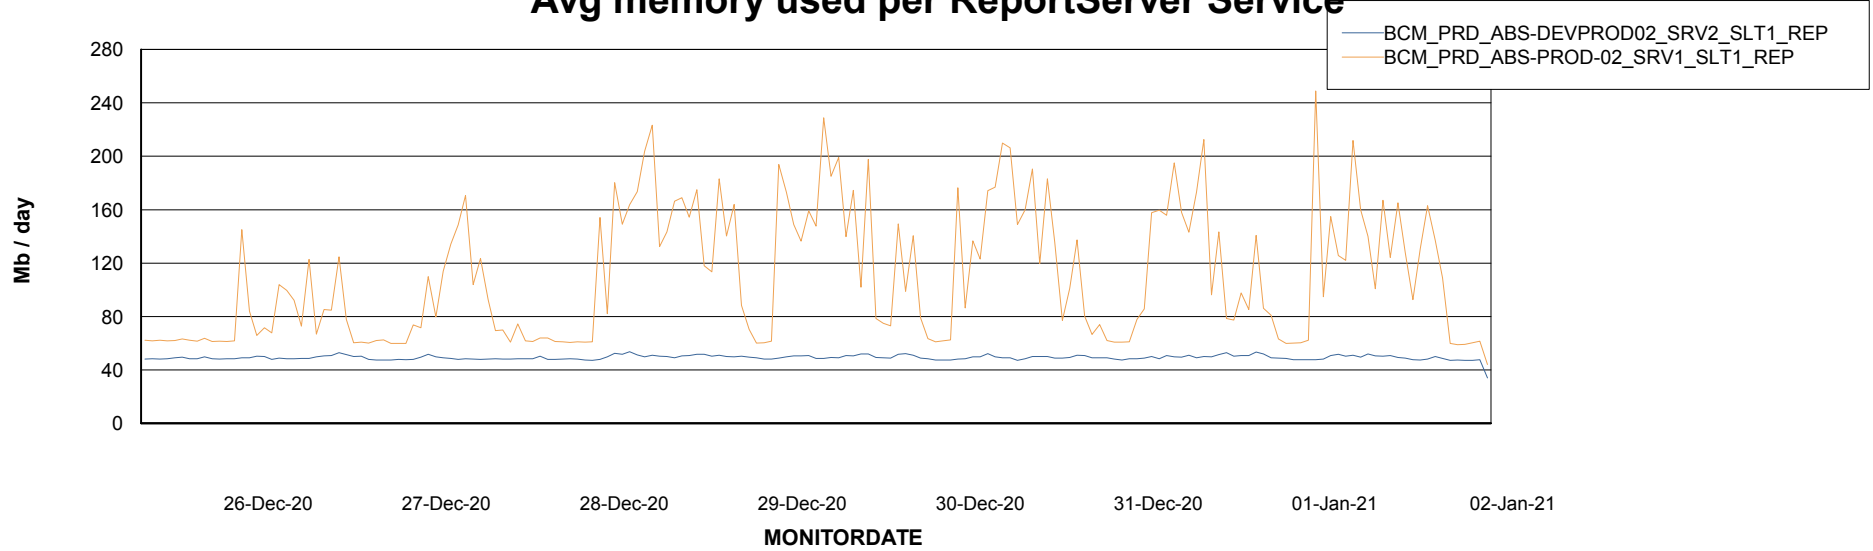

ABSSolute Application ReportServer Services

Avg memory used per ReportServer Service