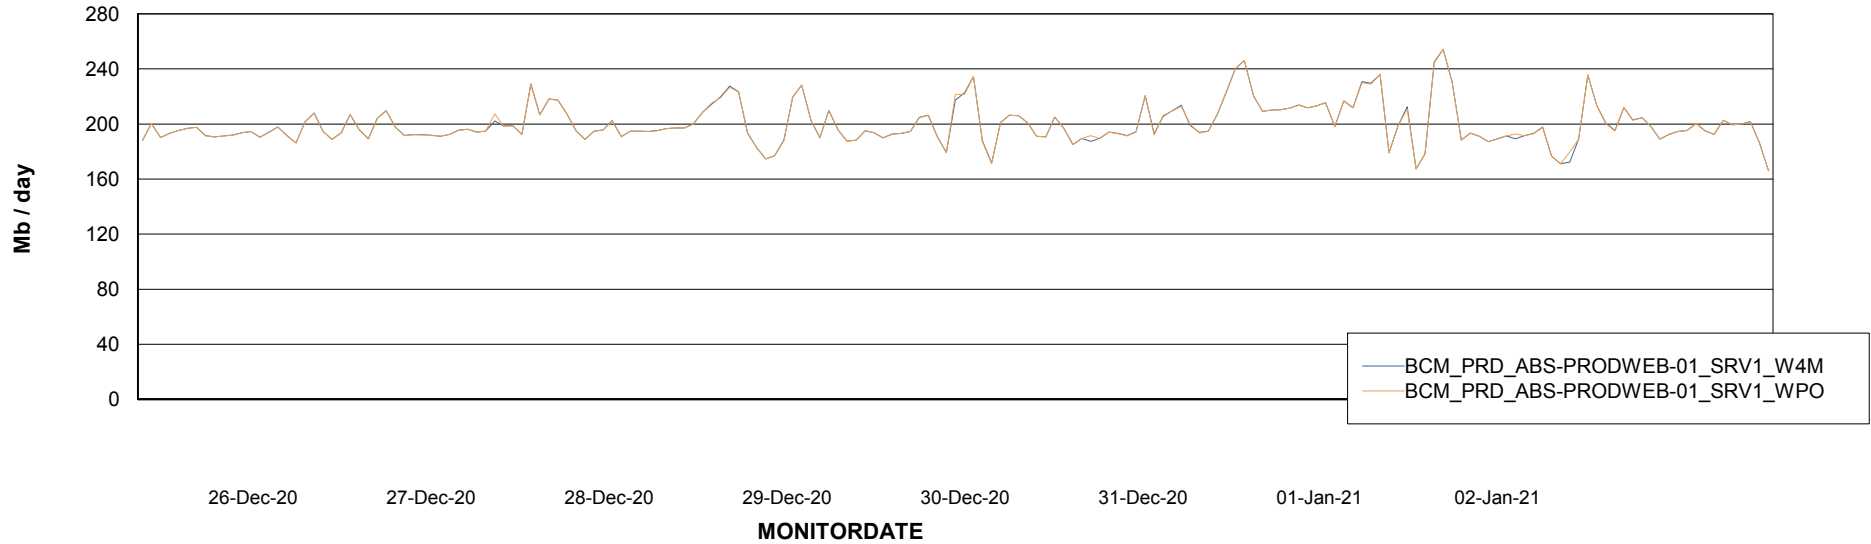

ABSolute Web Component Services

Avg memory used per ABS Web component