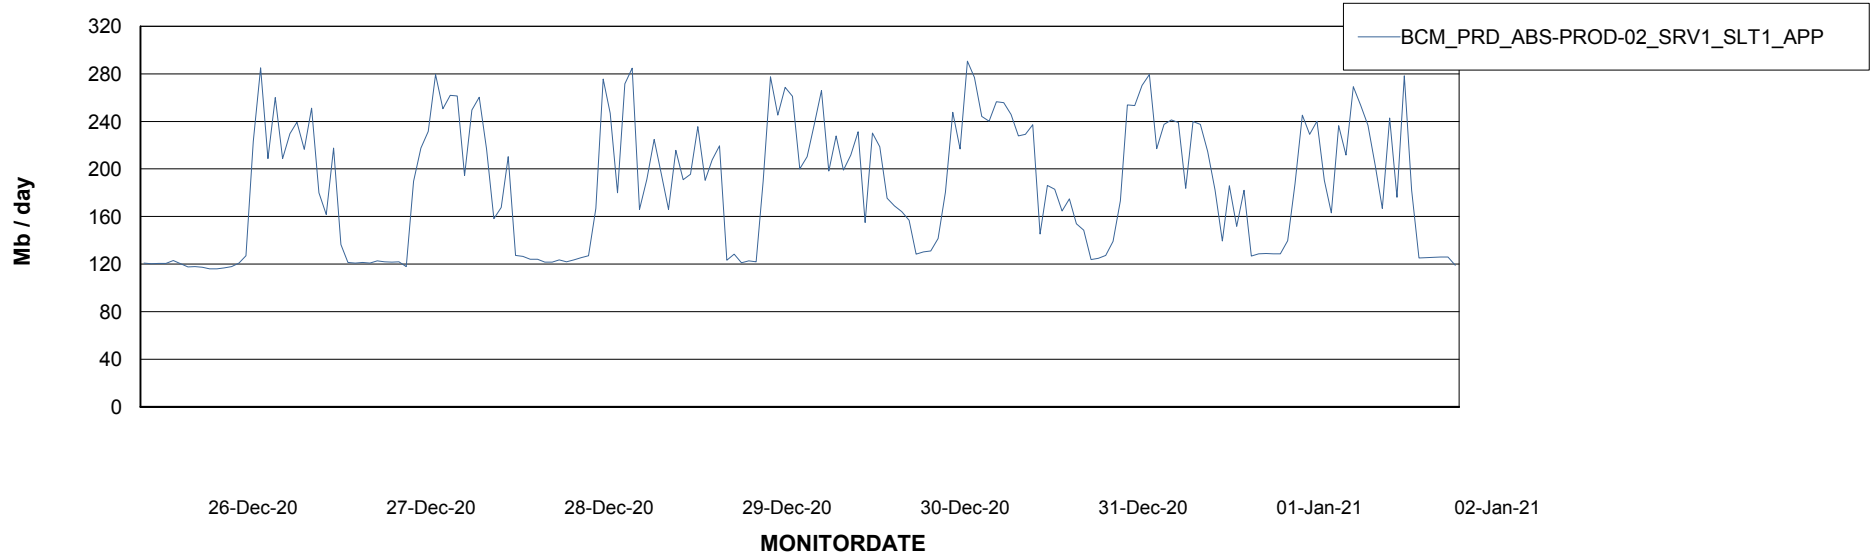

ABSSolute Application Server Services

Avg memory used per ABS Server Service