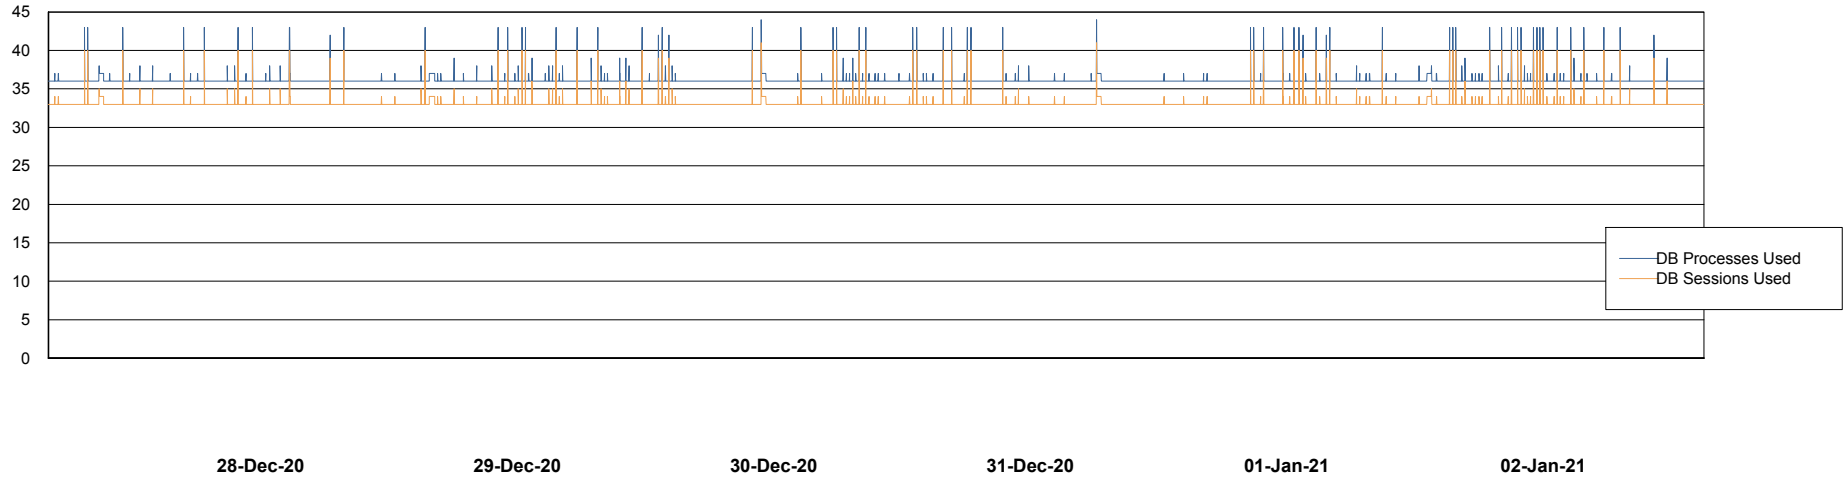

Database Performance BCMDB_ABS1SB Standby Database

DB Processes Max 500