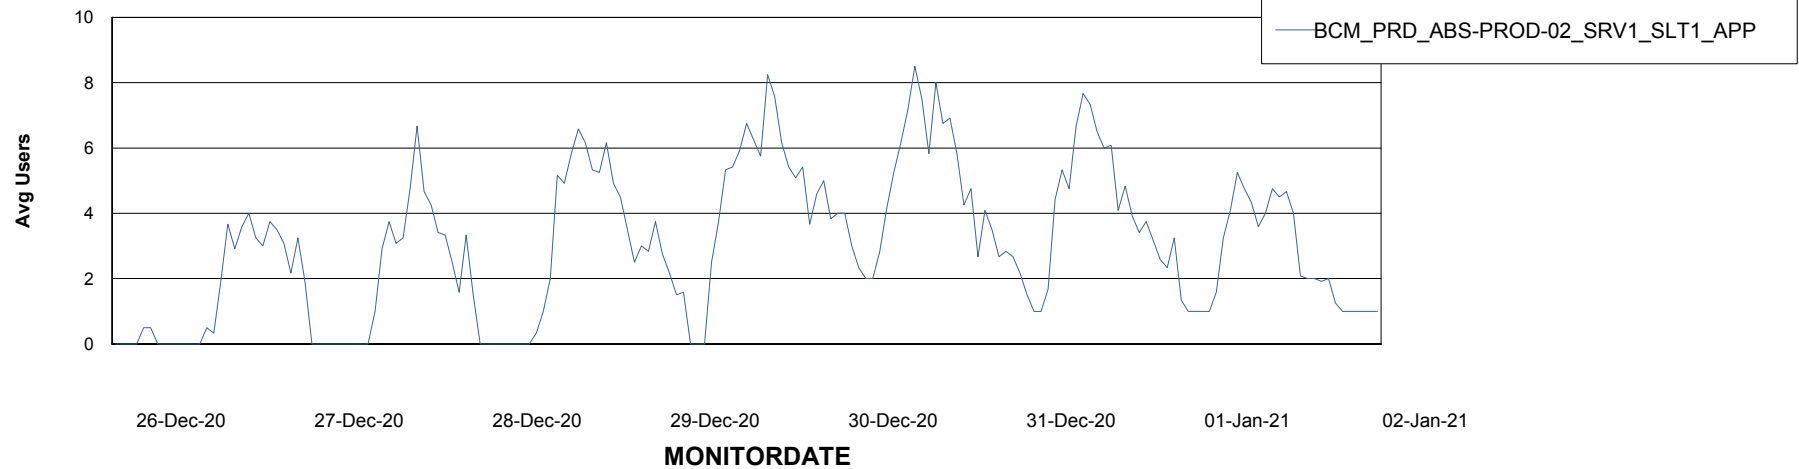

Avg users per day per ABS server