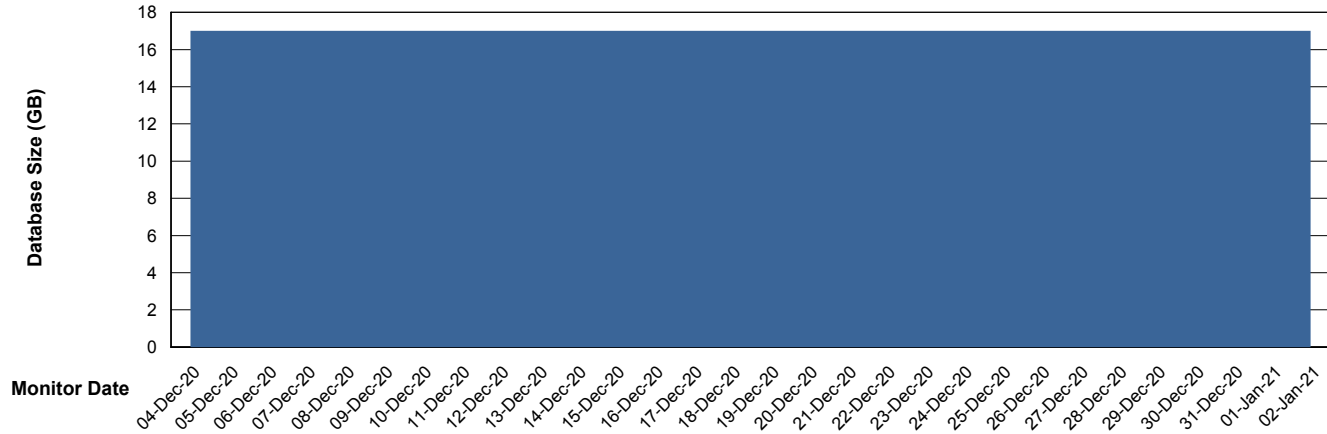

DATABASE SIZE BCMDB_ABS1 Production Database

Database growth over last month

Database Tablespace BCMDB_ABS1 Production Database

Date	Tablespace Name	Filesize (Gb)	Usedsize (Gb)	Percentage free
02-Jan-21	ABSDATA	5	4	18
	INDX	10	8	22
01-Jan-21	ABSDATA	5	4	18
	INDX	10	8	22
31-Dec-20	ABSDATA	5	4	18
	INDX	10	8	22
30-Dec-20	ABSDATA	5	4	18
	INDX	10	8	22
29-Dec-20	ABSDATA	5	4	18
	INDX	10	8	22
28-Dec-20	ABSDATA	5	4	18
	INDX	10	8	22
27-Dec-20	ABSDATA	5	4	18
	INDX	10	8	22