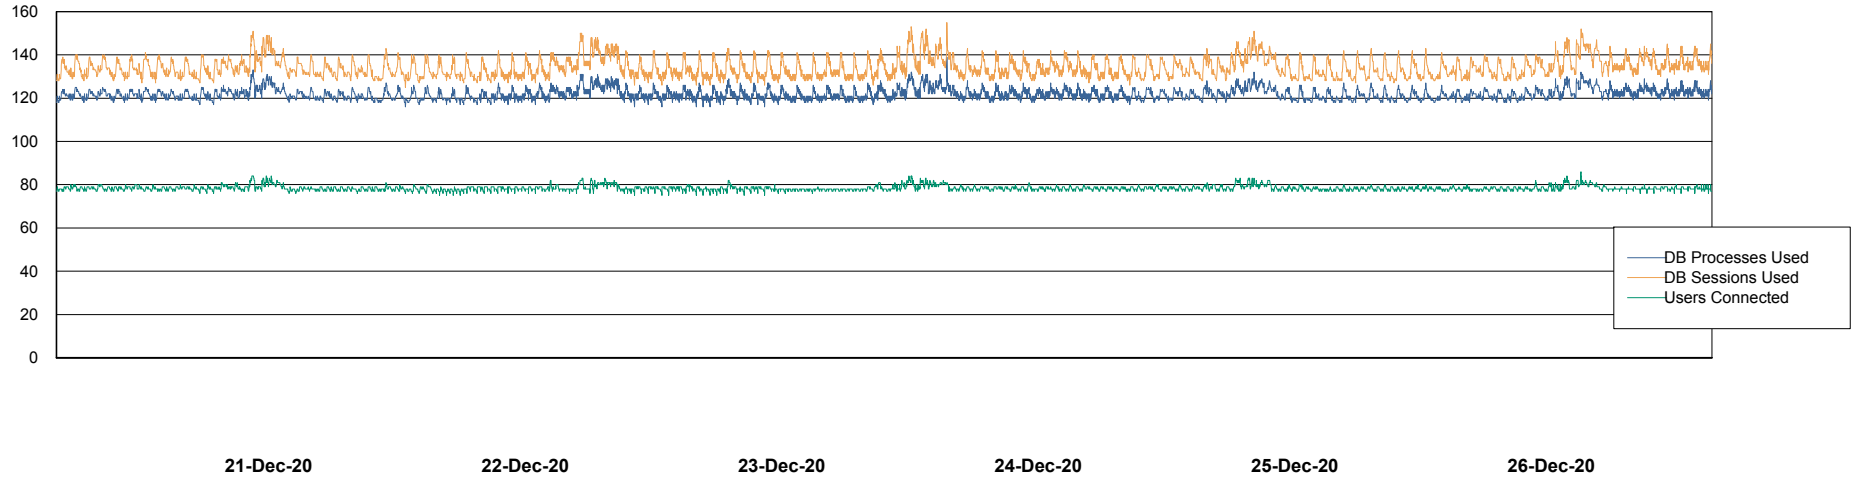

Database Performance VOSBIDB_Production

DB Processes Max 300
DB Sessions Max 472