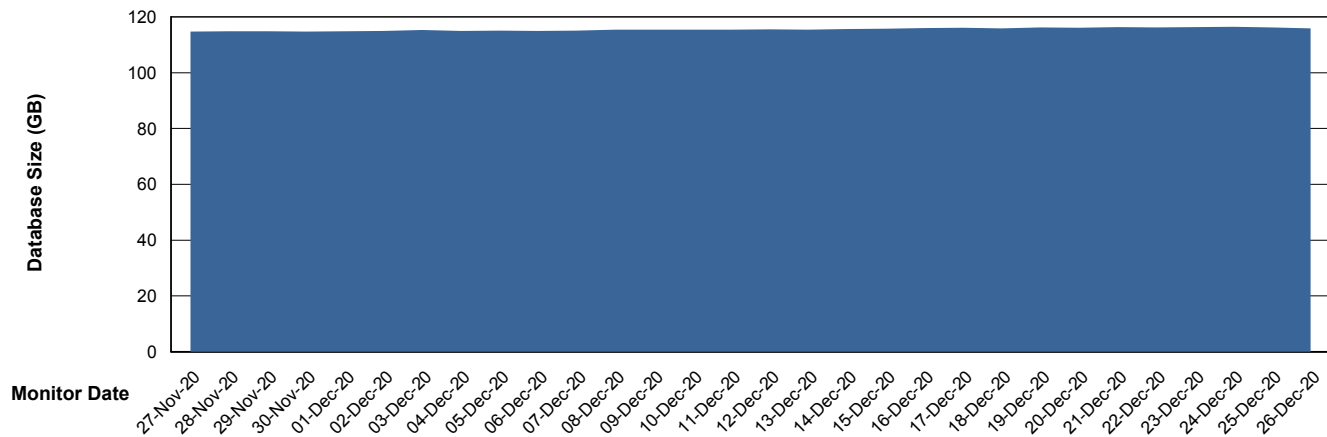

DATABASE SIZE VOSBIDB_Production

Database growth over last month