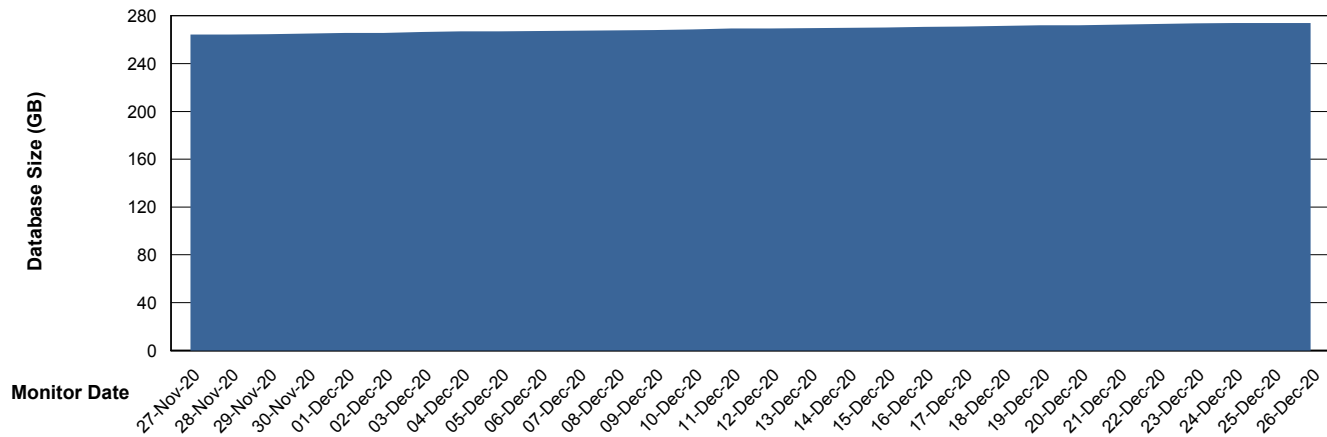

DATABASE SIZE VOSDB_Production

Database growth over last month