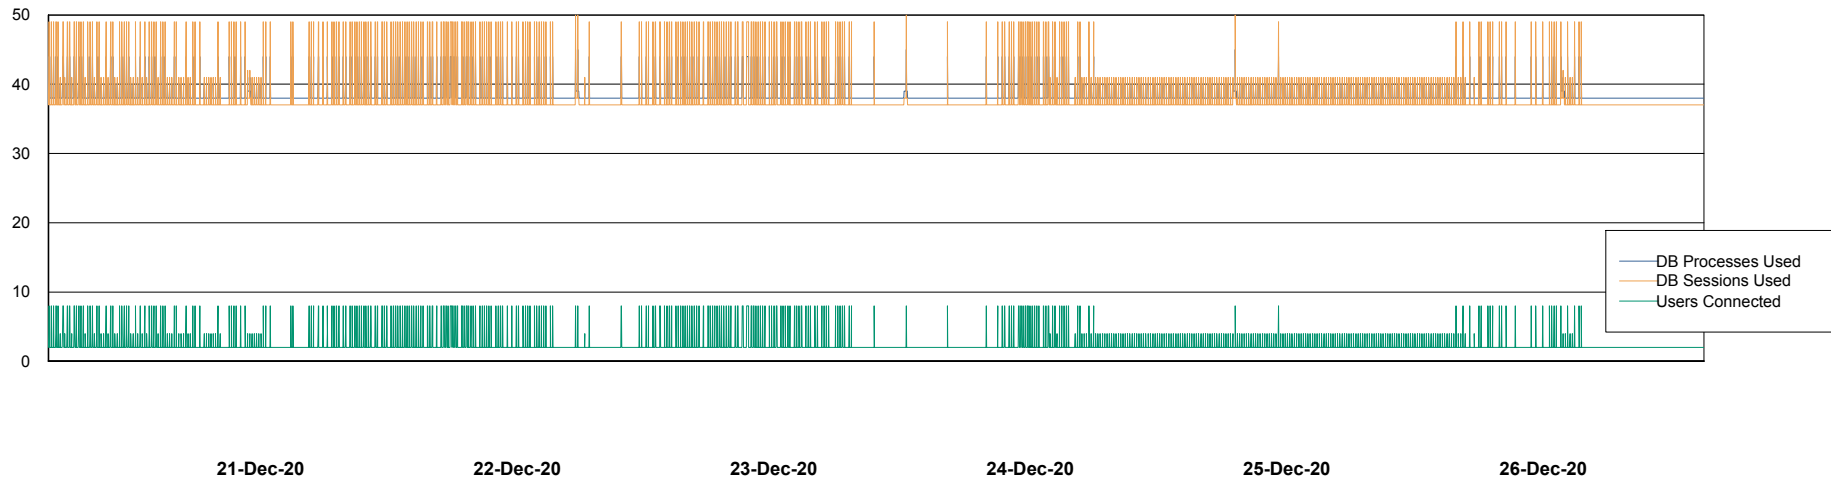

Database Performance VOSDB_Standby

DB Processes Max 300
DB Sessions Max 472