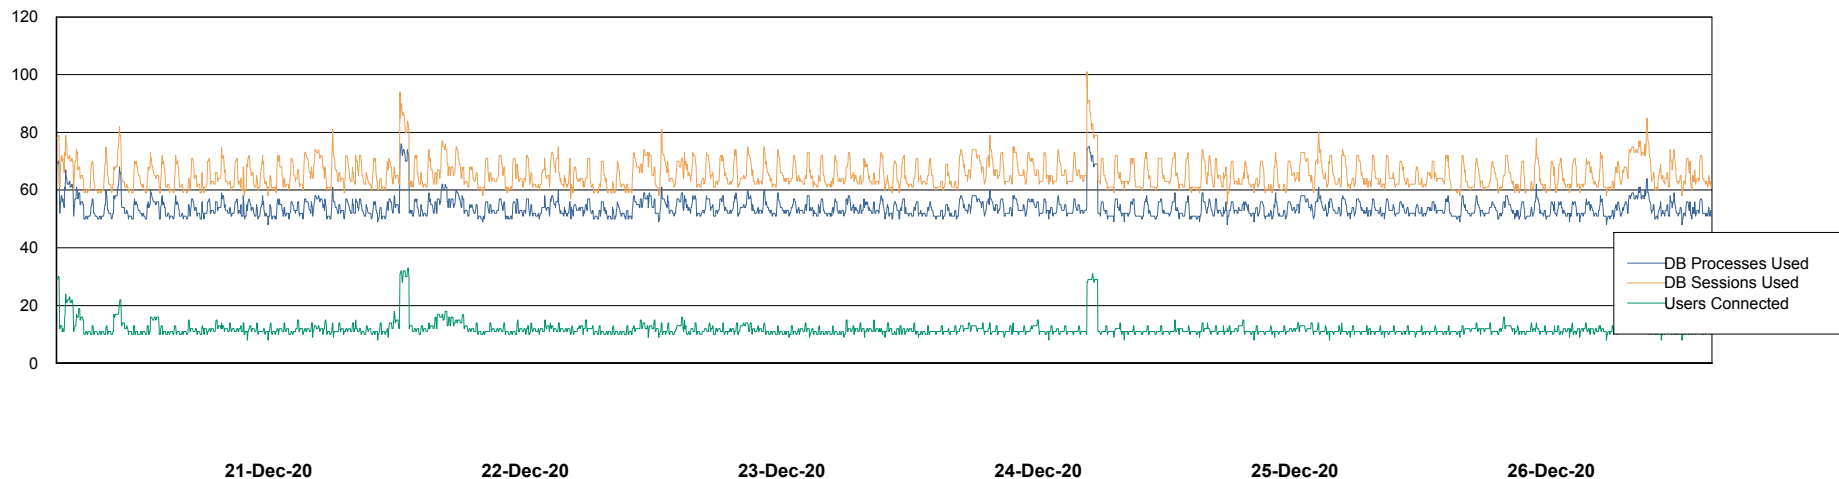

Database Performance ABSVEN07 Standby DB 2019

DB Processes Max 300
DB Sessions Max 472

Weekly SLA Customer Report

Customer VEN_Production
Database ID 35

Database Performance VENDB_BI

DB Processes Max 500
DB Sessions Max 772