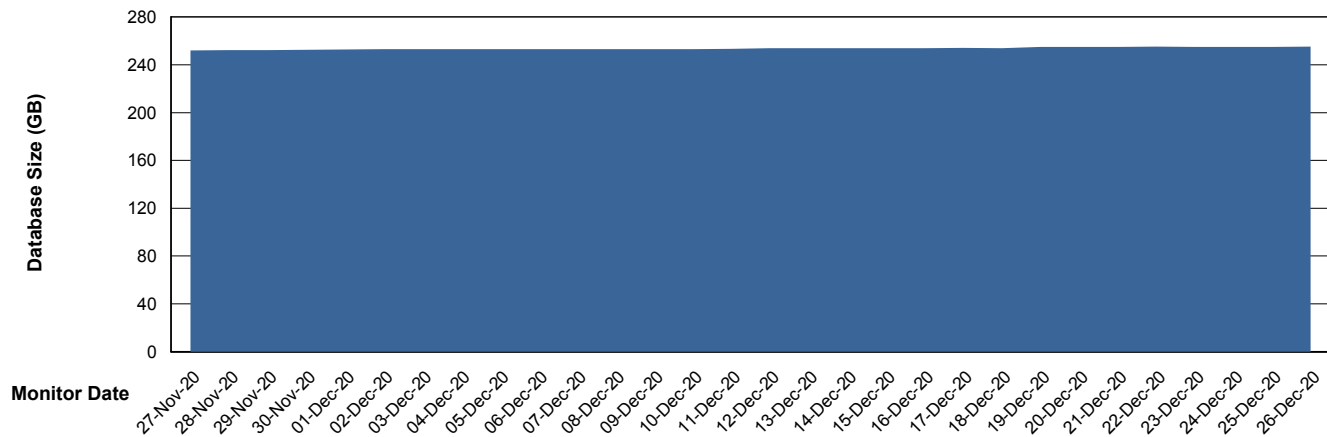

Database Performance ABSVEN07 Standby DB 2019

DB Processes Max 300
DB Sessions Max 472

Weekly SLA Customer Report

Customer VEN_Production
Database ID 35

Database Performance VENDB_BI

DB Processes Max 500
DB Sessions Max 772

Weekly SLA Customer Report

Customer VEN_Production
 Database ID 35

DATABASE SIZE ABSVEN06 Primary DB 2019

Database growth over last month

DATABASE SIZE VENDB_BI

Database growth over last month

Weekly SLA Customer Report