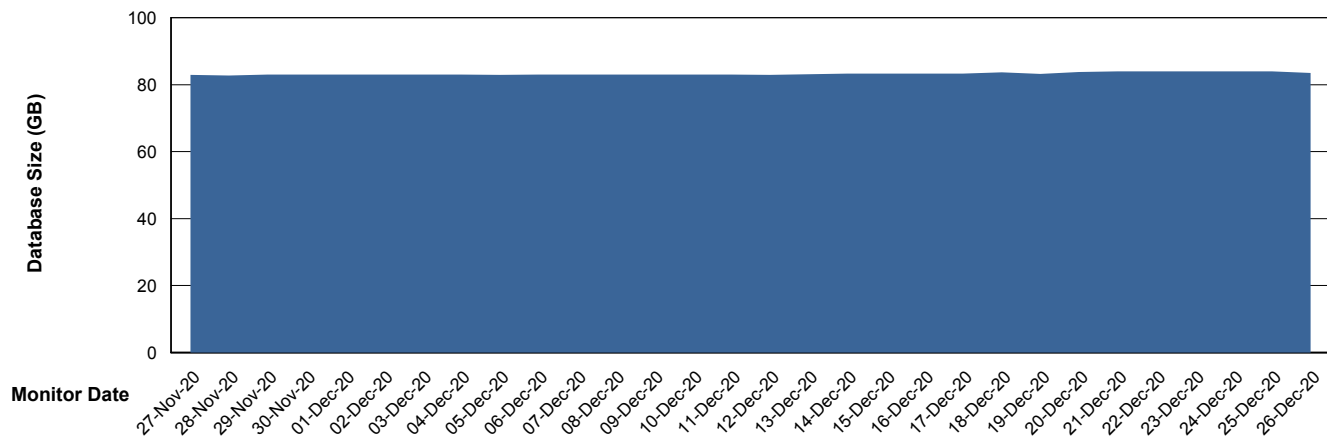

Weekly SLA Customer Report

Customer VEN_Production
 Database ID 35

DATABASE SIZE ABSVEN06 Primary DB 2019

Database growth over last month

DATABASE SIZE VENDB_BI

Database growth over last month

Weekly SLA Customer Report