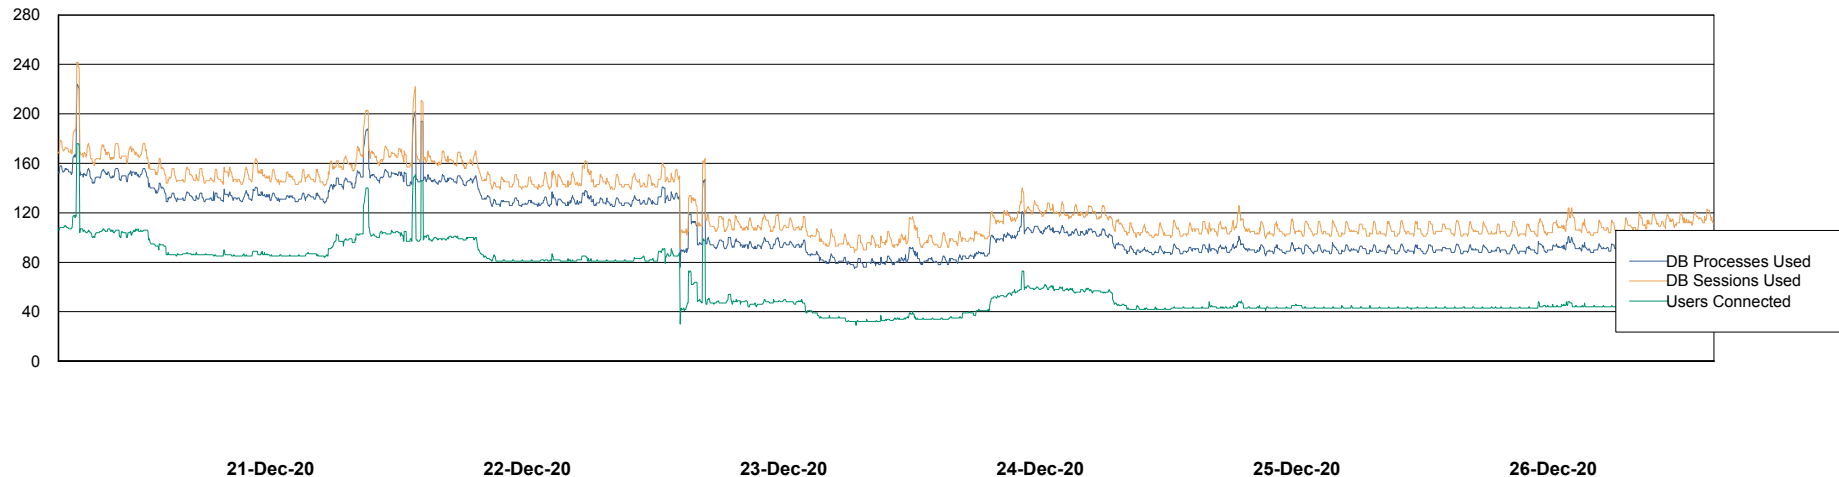

Weekly SLA Customer Report

Customer VEN_Production
Database ID 35

Harddisk Usage VEN_PRD_DB_BI

	Free disk space on c: (%)	Total disk space on c: (Gb)	Free disk space on d: (%)	Total disk space on d: (Gb)
26-Dec-20	51	102	40	601
25-Dec-20	51	102	40	601
24-Dec-20	51	102	40	601
23-Dec-20	51	102	40	601
22-Dec-20	51	102	40	601
21-Dec-20	51	102	41	601
20-Dec-20	51	102	41	601

Weekly SLA Customer Report

Customer VEN_Production
Database ID 35

Database Performance ABSVEN06 Primary DB 2019

DB Processes Max 300
DB Sessions Max 472

Weekly SLA Customer Report

Customer VEN_Production
Database ID 35