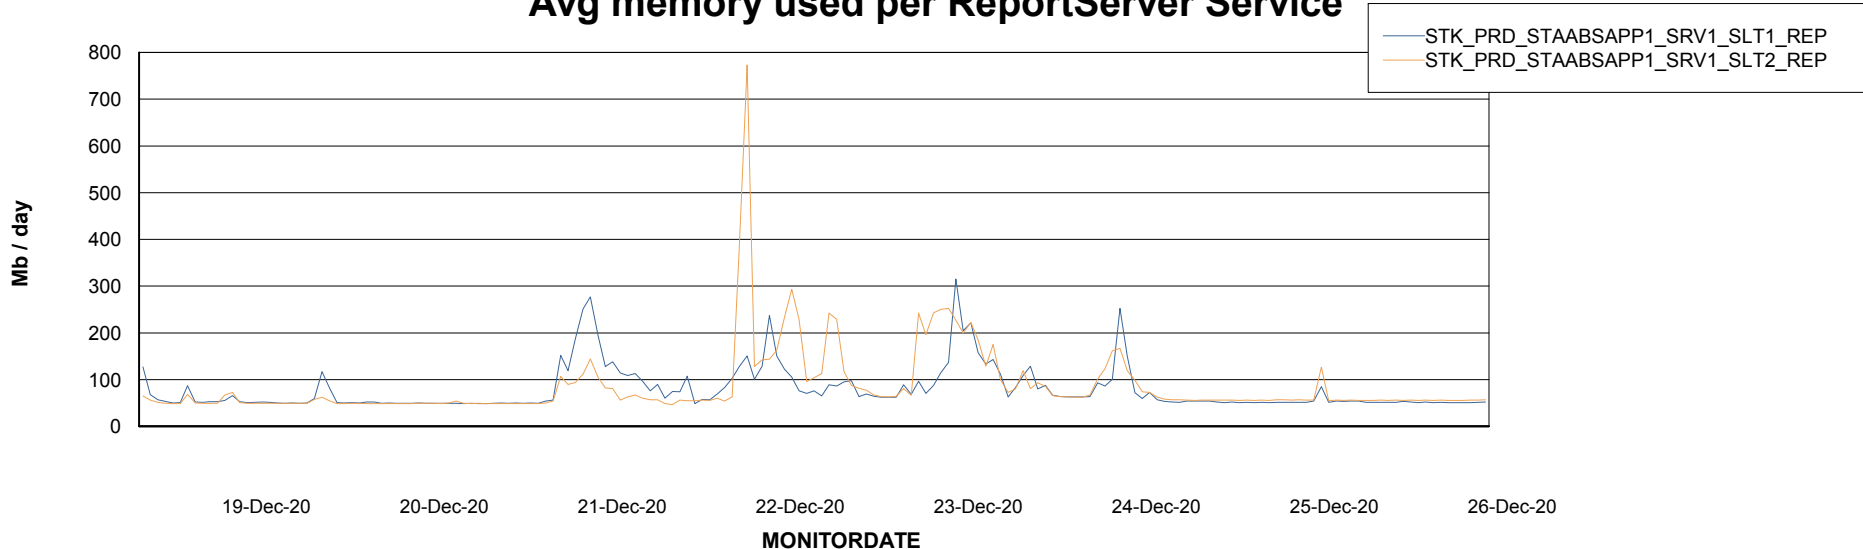

Avg memory used per ABS Server Service

Avg users per day per ABS server

Weekly SLA Customer Report

Customer STK_Production
Database ID 82

ABSSolute Application ReportServer Services

Avg memory used per ReportServer Service