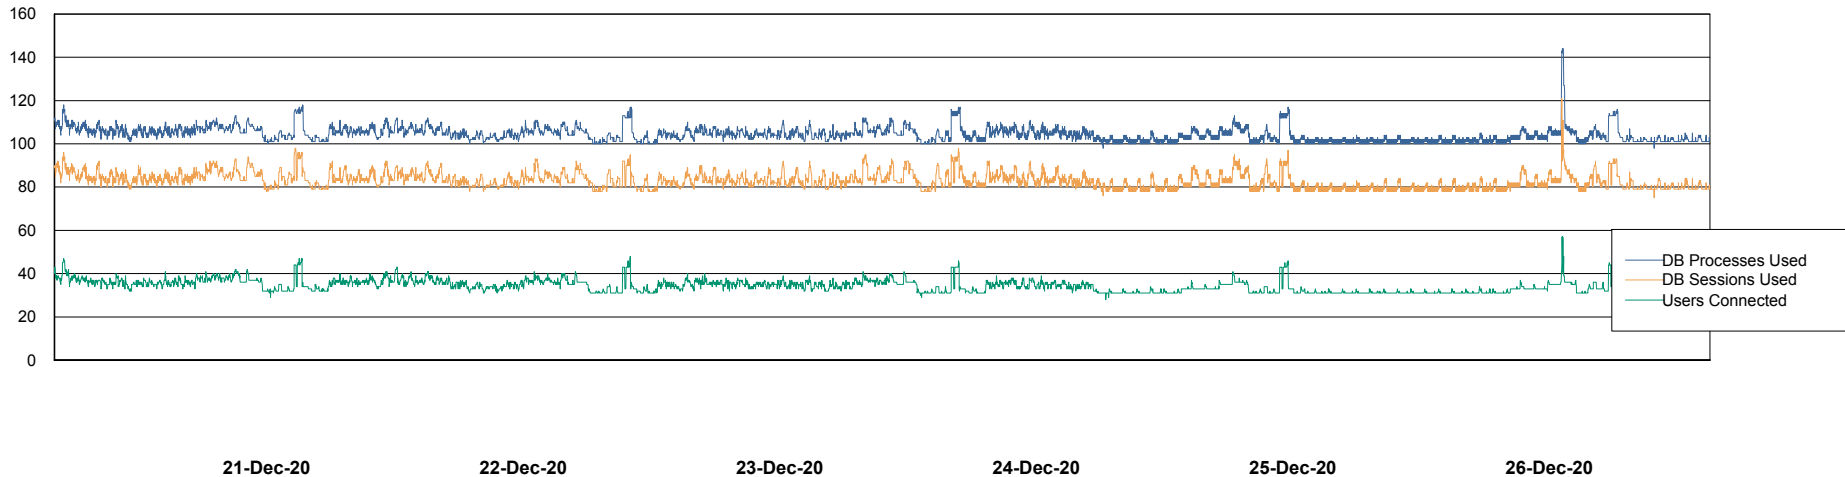

Weekly SLA Customer Report

Customer STK_Production
Database ID 82

Harddisk Usage STK_STAABSDB2 Standby DB Server

	Free disk space on c: (%)	Total disk space on c: (Gb)	Free disk space on d: (%)	Total disk space on d: (Gb)	Free disk space on e: (%)	Total disk space on e: (Gb)
26-Dec-20	72	99	44	350	25	1,000
25-Dec-20	72	99	44	350	25	1,000
24-Dec-20	72	99	44	350	25	1,000
23-Dec-20	72	99	43	350	25	1,000
22-Dec-20	72	99	43	350	25	1,000
21-Dec-20	72	99	44	350	25	1,000
20-Dec-20	72	99	44	350	25	1,000

Weekly SLA Customer Report

Customer STK_Production
Database ID 82

Database Performance STKDB_ABS1 Production Database

DB Processes Max 500
DB Sessions Max 776

Weekly SLA Customer Report

Customer STK_Production
Database ID 82