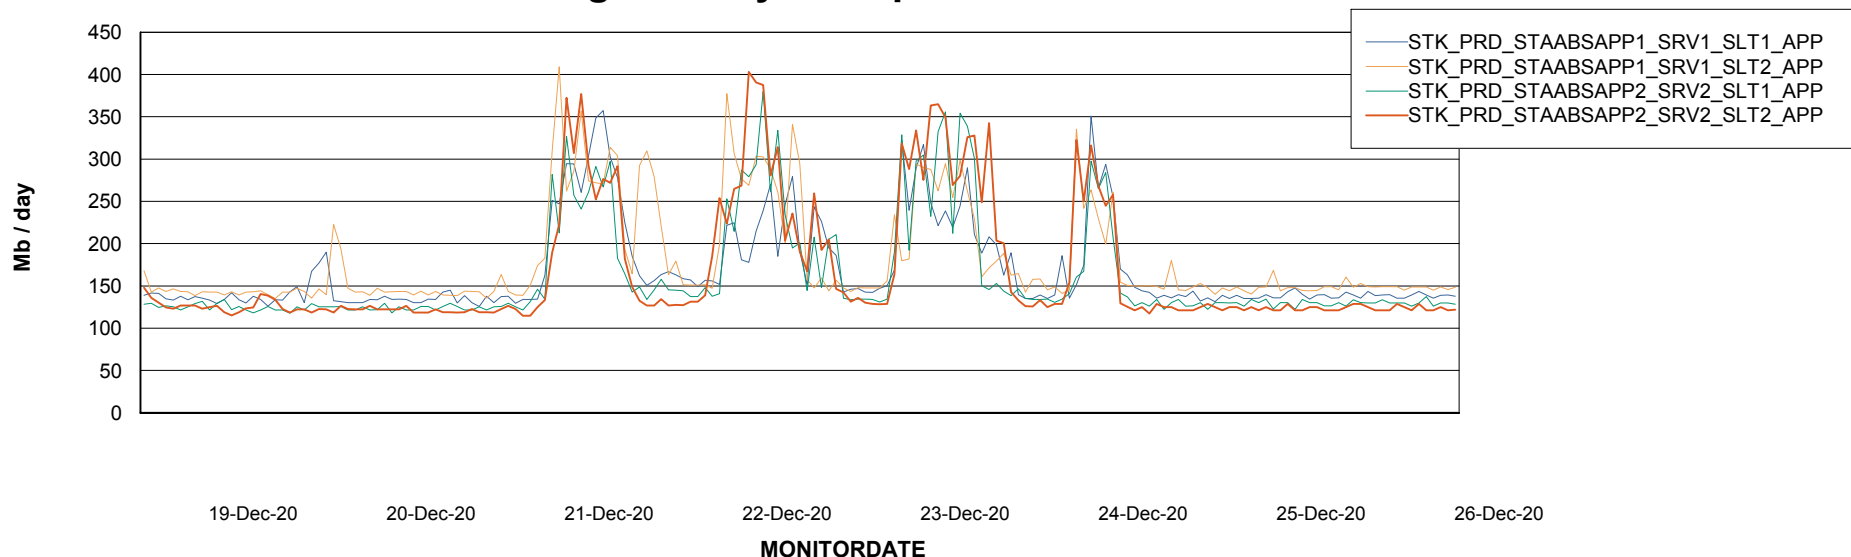

ABSSolute Application Server Services

Avg memory used per ABS Server Service