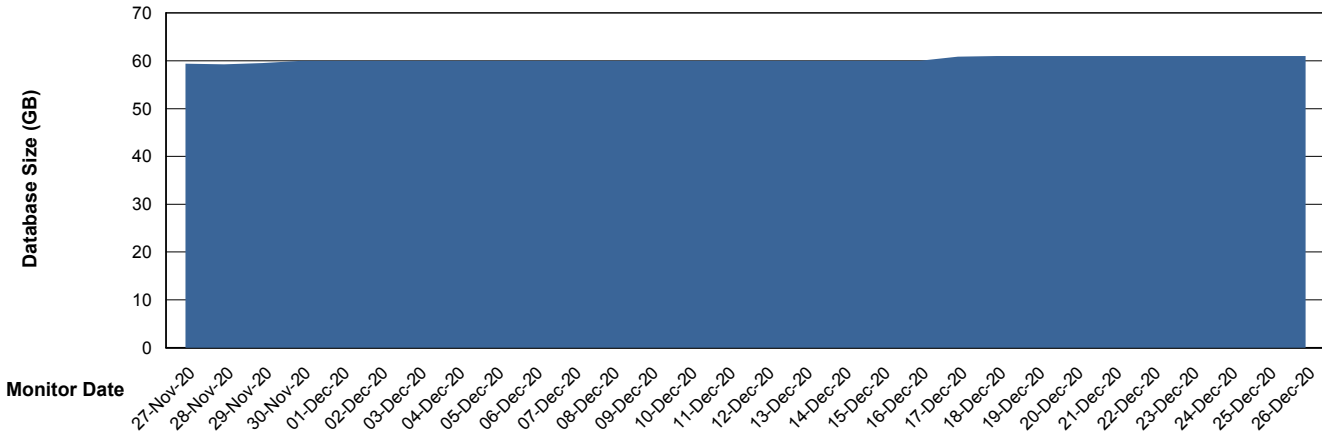

Database Performance RSS_DB_Standby (2020)

DB Processes Max 300
DB Sessions Max 472

Weekly SLA Customer Report

Customer RSS Production
 Database ID 52

DATABASE SIZE RSS_DB_Primary (2020)

Database growth over last month

Database Tablespace RSS_DB_Primary (2020)

Date	Tablespace Name	Filesize (Gb)	Usedsize (Gb)	Percentage free
26-Dec-20	ABSDATA	42	30	29
	INDX	37	29	22
25-Dec-20	ABSDATA	42	30	29
	INDX	37	29	22
24-Dec-20	ABSDATA	42	30	29
	INDX	37	29	22
23-Dec-20	ABSDATA	42	30	29
	INDX	37	29	22
22-Dec-20	ABSDATA	42	30	29
	INDX	37	29	22
21-Dec-20	ABSDATA	42	30	29
	INDX	37	29	22
20-Dec-20	ABSDATA	42	30	29
	INDX	37	29	22