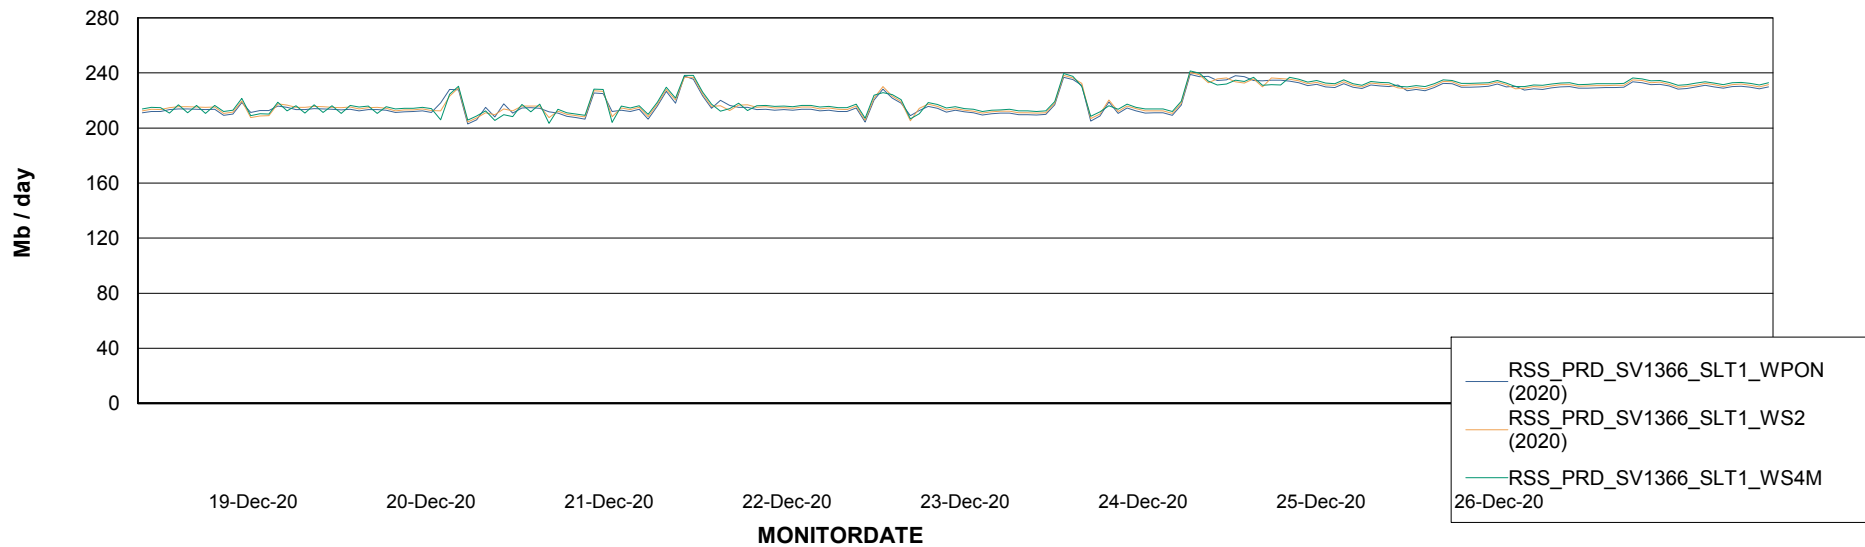

ABSSolute Application ReportServer Services

Avg memory used per ReportServer Service

Weekly SLA Customer Report

Customer RSS Production
Database ID 52

ABSSolute Web Component Services

Avg memory used per ABS Web component