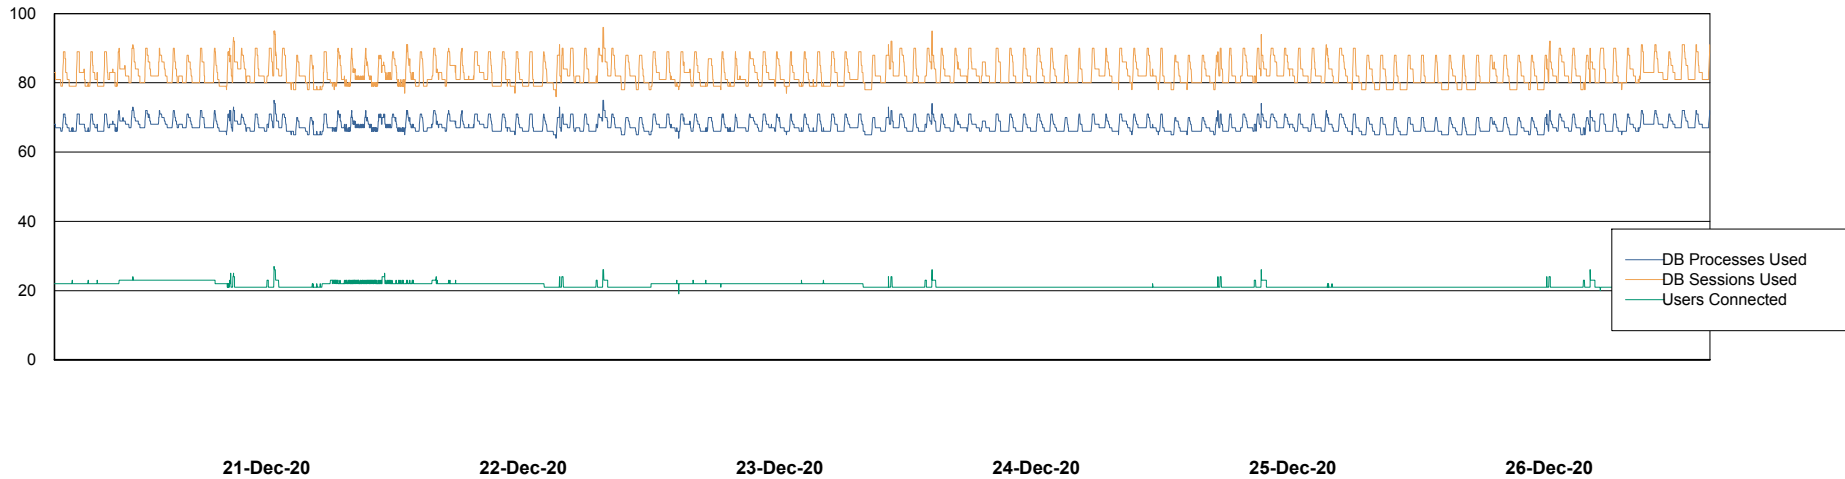

Database Performance RSS_DB_Primary (2020)

DB Processes Max 300
DB Sessions Max 472