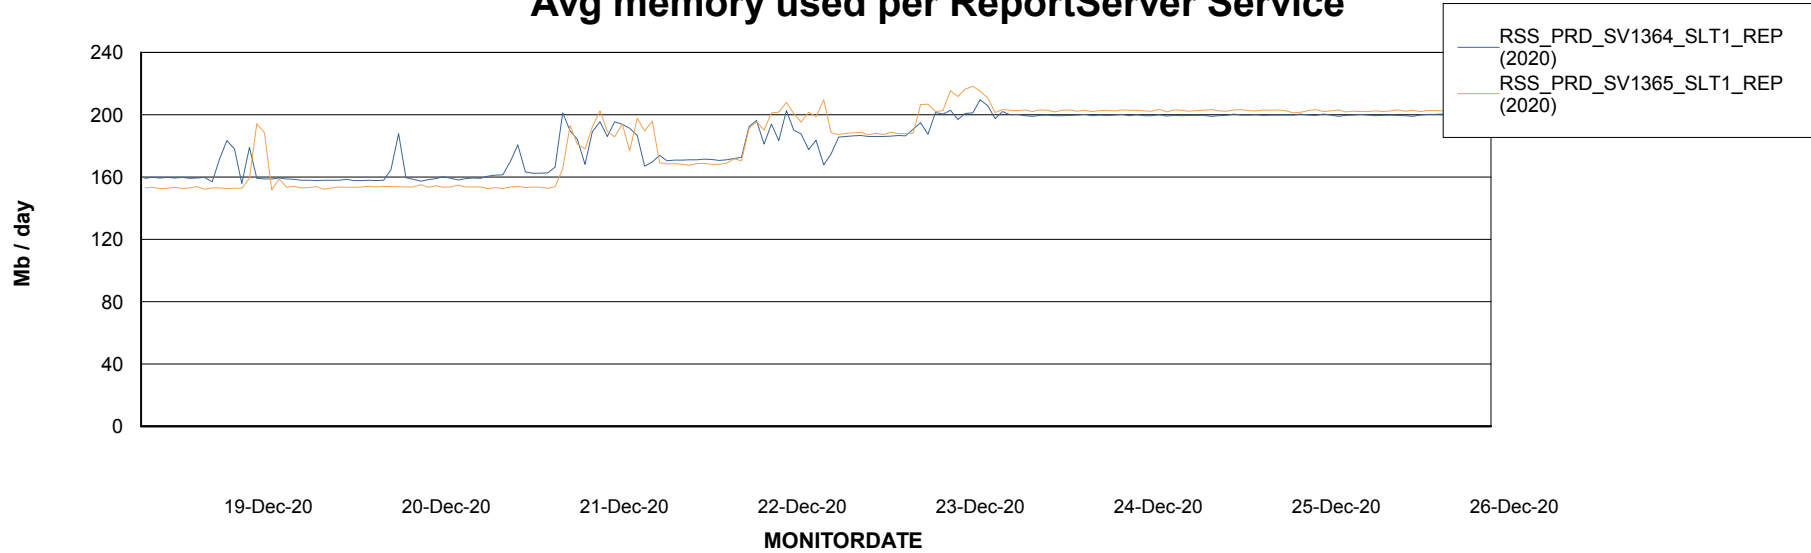

ABSSolute Application ReportServer Services

Avg memory used per ReportServer Service