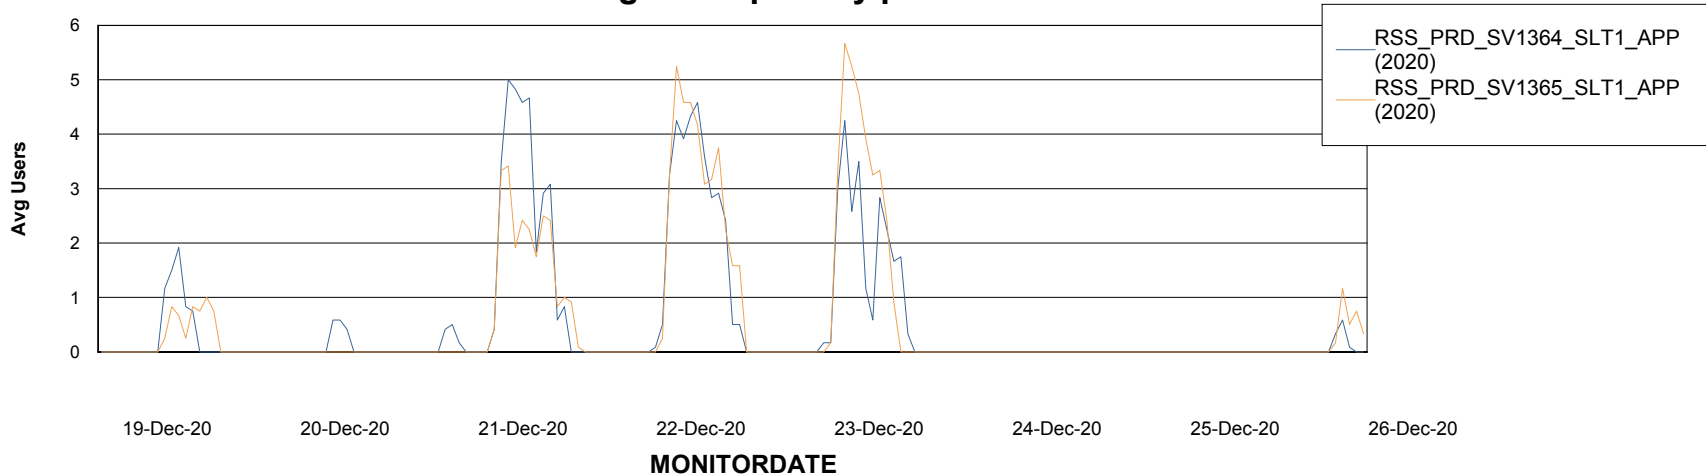

Weekly SLA Customer Report

Customer RSS Production
Database ID 52

ABSSolute Application Server Services

Avg memory used per ABS Server Service

Avg users per day per ABS server

Weekly SLA Customer Report

Customer RSS Production
Database ID 52