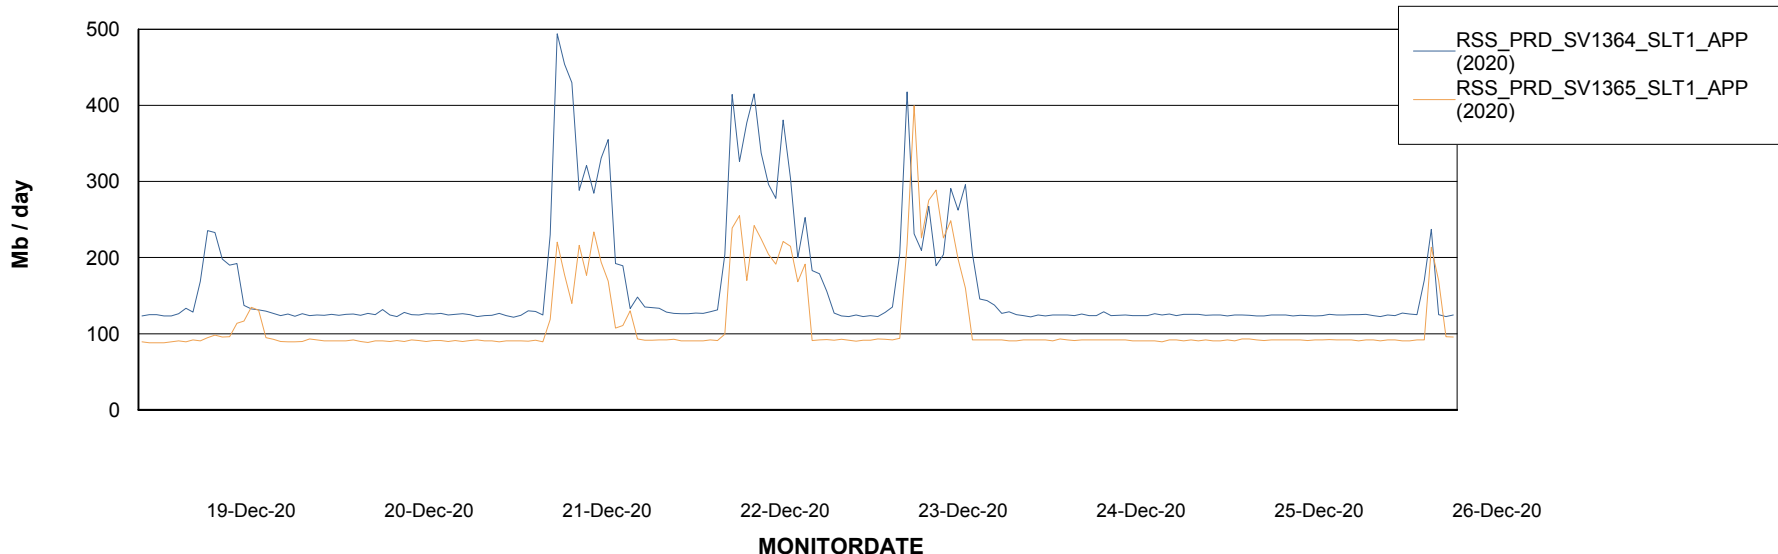

Database Tablespace RSS_DB_Primary (2020)

Date	Tablespace Name	Filesize (Gb)	Usedsize (Gb)	Percentage free
26-Dec-20	ABSDATA	42	30	29
	INDX	37	29	22
25-Dec-20	ABSDATA	42	30	29
	INDX	37	29	22
24-Dec-20	ABSDATA	42	30	29
	INDX	37	29	22
23-Dec-20	ABSDATA	42	30	29
	INDX	37	29	22
22-Dec-20	ABSDATA	42	30	29
	INDX	37	29	22
21-Dec-20	ABSDATA	42	30	29
	INDX	37	29	22
20-Dec-20	ABSDATA	42	30	29
	INDX	37	29	22

Weekly SLA Customer Report

Customer RSS Production
Database ID 52

ABSSolute Application Server Services

Avg memory used per ABS Server Service

Avg users per day per ABS server

Weekly SLA Customer Report

Customer RSS Production
Database ID 52