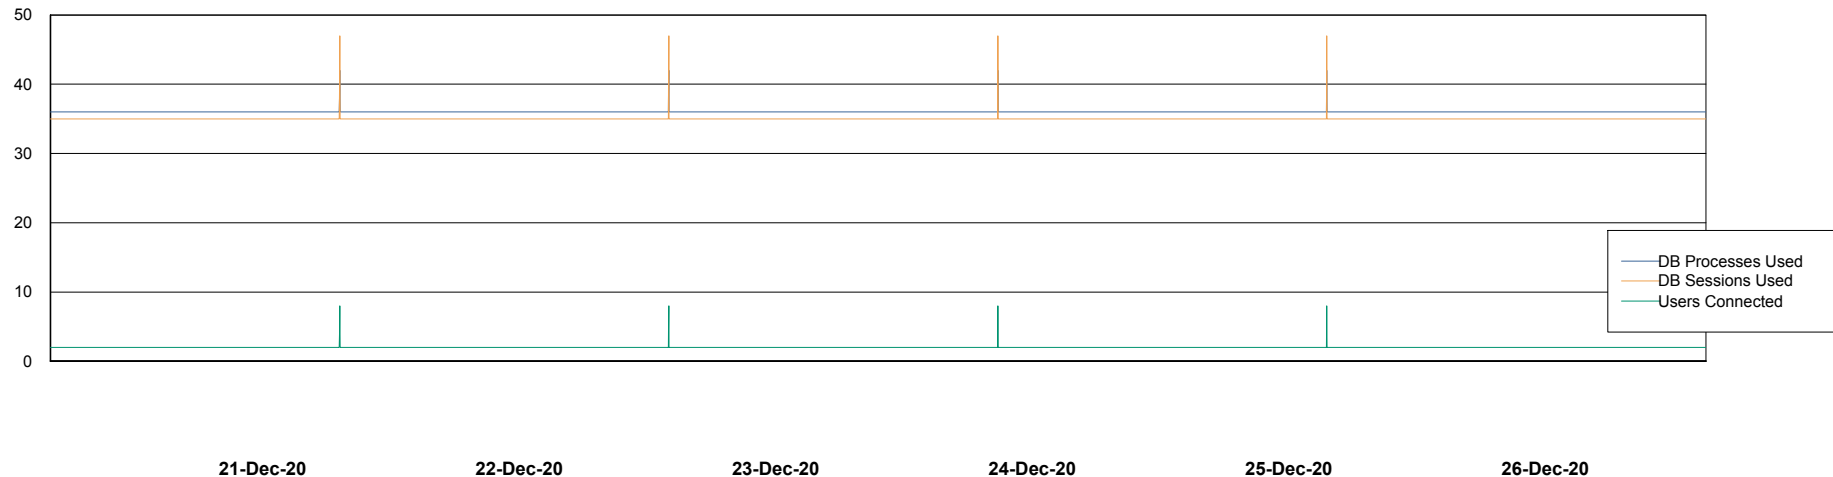

Database Performance RSS_DB_Standby (2020)

DB Processes Max 300
DB Sessions Max 472