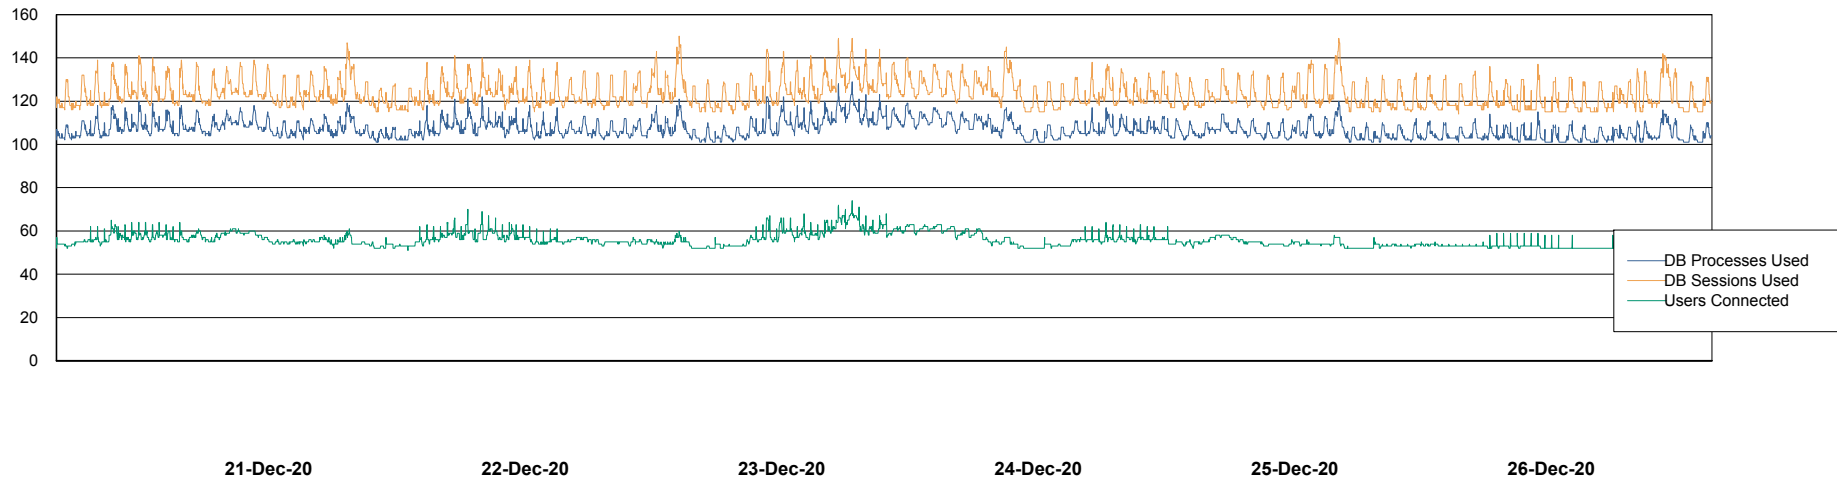

Database Performance PCODB_Production

DB Processes Max 350
DB Sessions Max 560