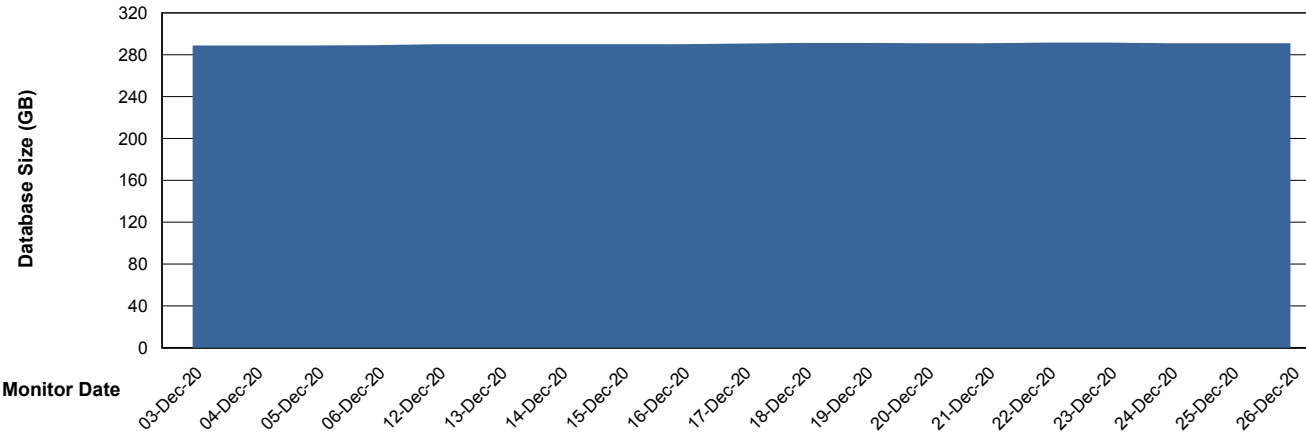

DATABASE SIZE PCODB_Production

Database growth over last month

Database Tablespace PCODB_Production

Date	Tablespace Name	Filesize (Gb)	Usedsize (Gb)	Percentage free
26-Dec-20	ABSDATA	238	103	57
	INDX	329	155	53
25-Dec-20	ABSDATA	238	103	57
	INDX	329	155	53
24-Dec-20	ABSDATA	238	103	57
	INDX	329	155	53
23-Dec-20	ABSDATA	238	103	57
	INDX	329	155	53
22-Dec-20	ABSDATA	238	103	57
	INDX	329	155	53
21-Dec-20	ABSDATA	238	103	57
	INDX	329	155	53
20-Dec-20	ABSDATA	238	103	57
	INDX	329	155	53