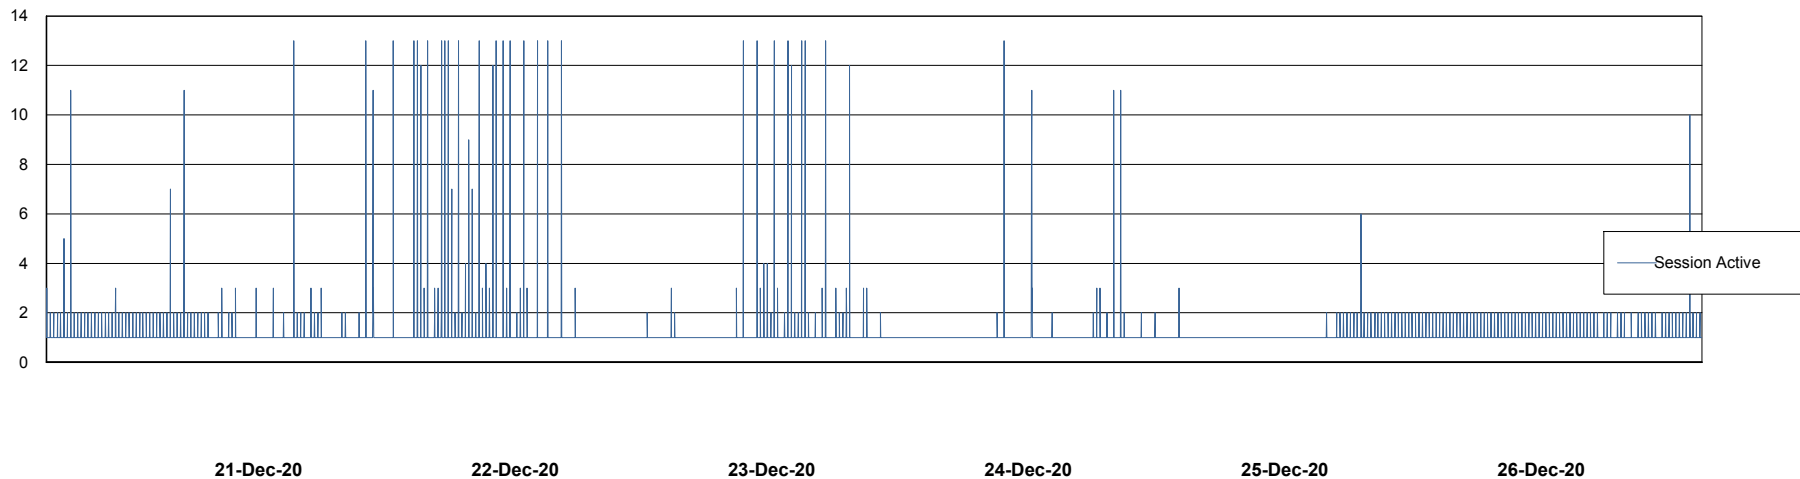

Database Performance PCODB_Standby

DB Processes Max 350
DB Sessions Max 552