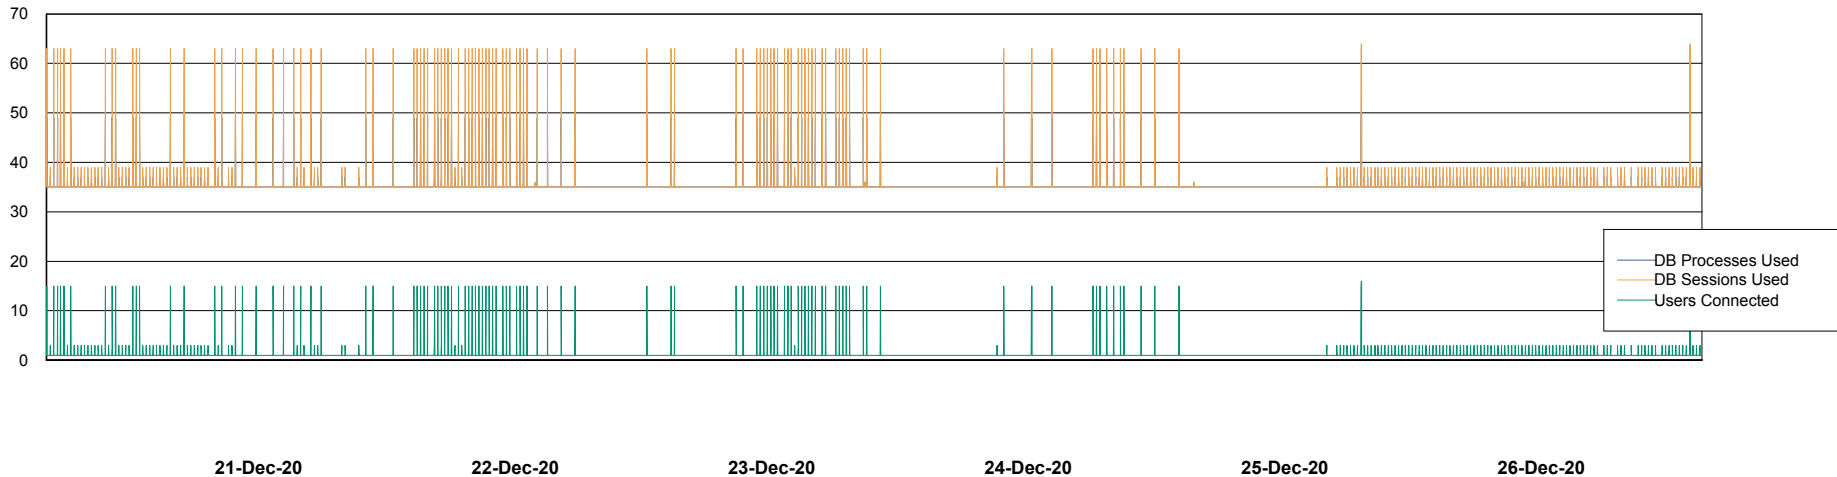

Database Performance PCODB_Standby

DB Processes Max 350
DB Sessions Max 552