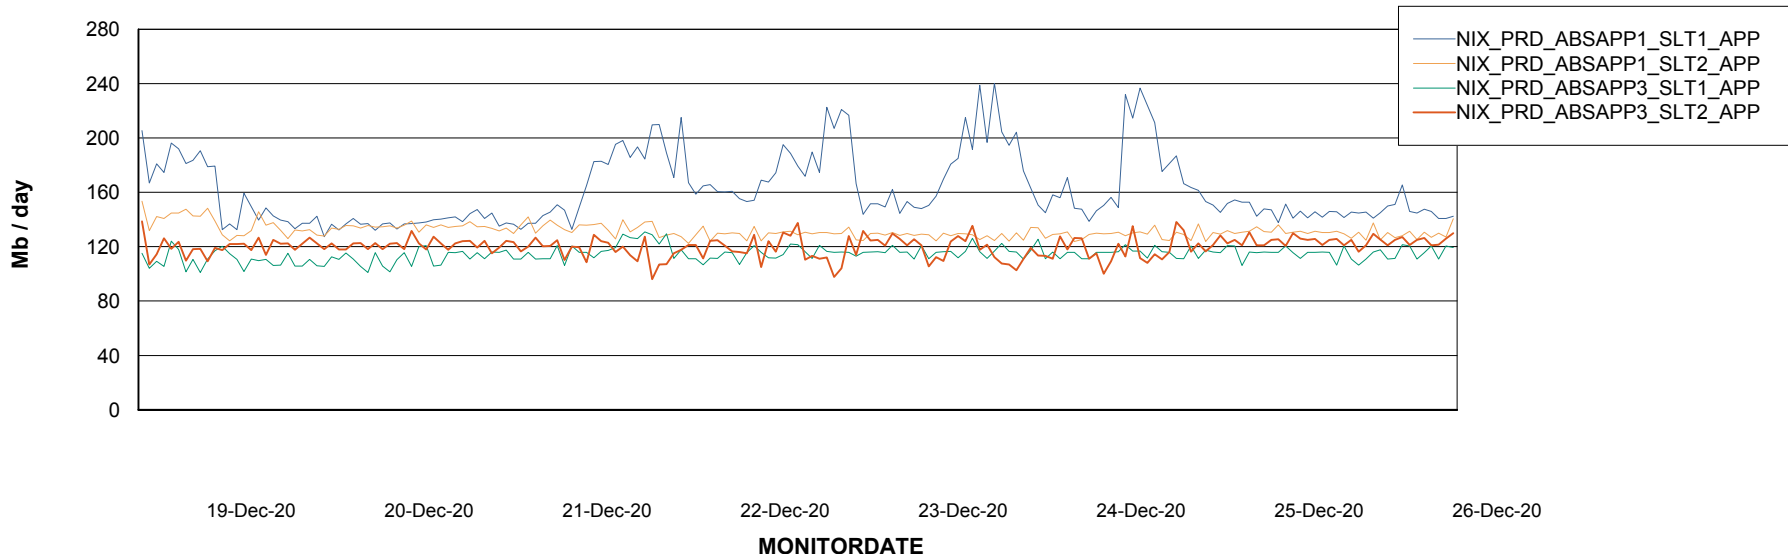

Standby Database Health NIX_Production

Recovery lag for last 7 days

Weekly SLA Customer Report

Customer NIX_Production
Database ID 51

ABSSolute Application Server Services

Avg memory used per ABS Server Service