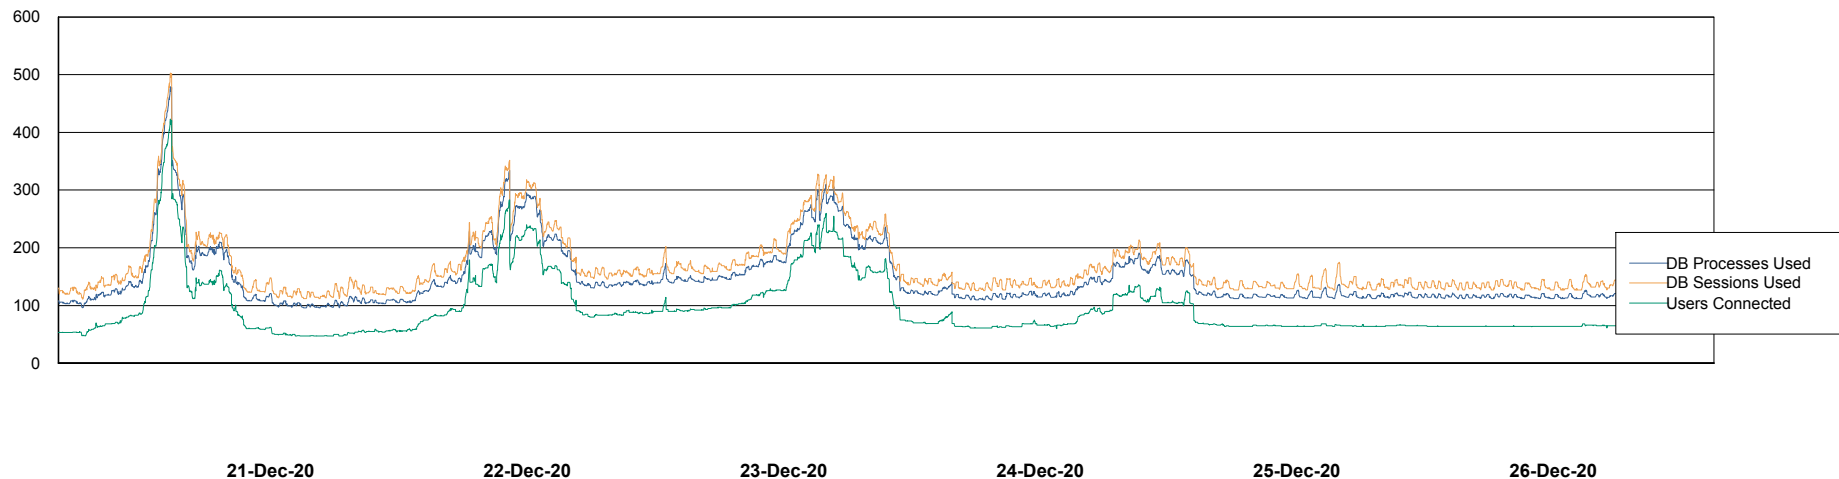

Database Performance NIXDB_Production

DB Processes Max 1,500
DB Sessions Max 2,272