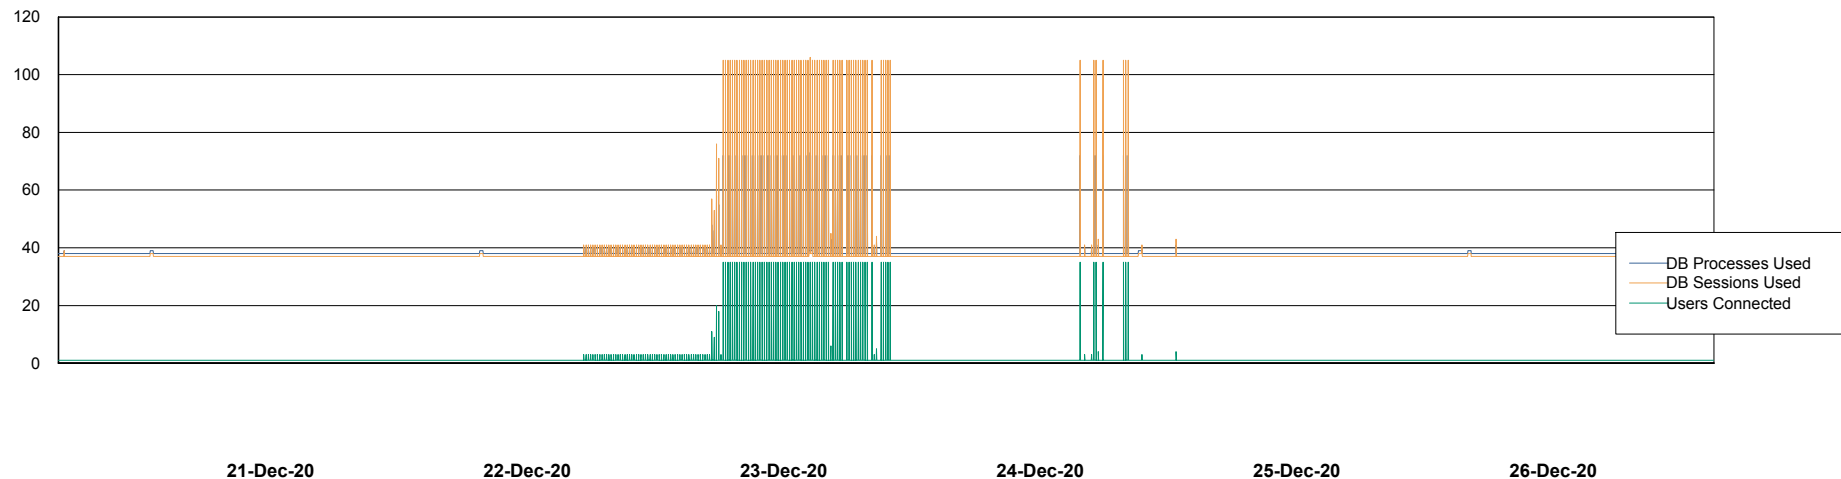

DB Processes Max 1,500
DB Sessions Max 2,272

Weekly SLA Customer Report

Customer NIX_Production
Database ID 51

Database Performance NIXDB_Standby

DB Processes Max 300
DB Sessions Max 480

Weekly SLA Customer Report