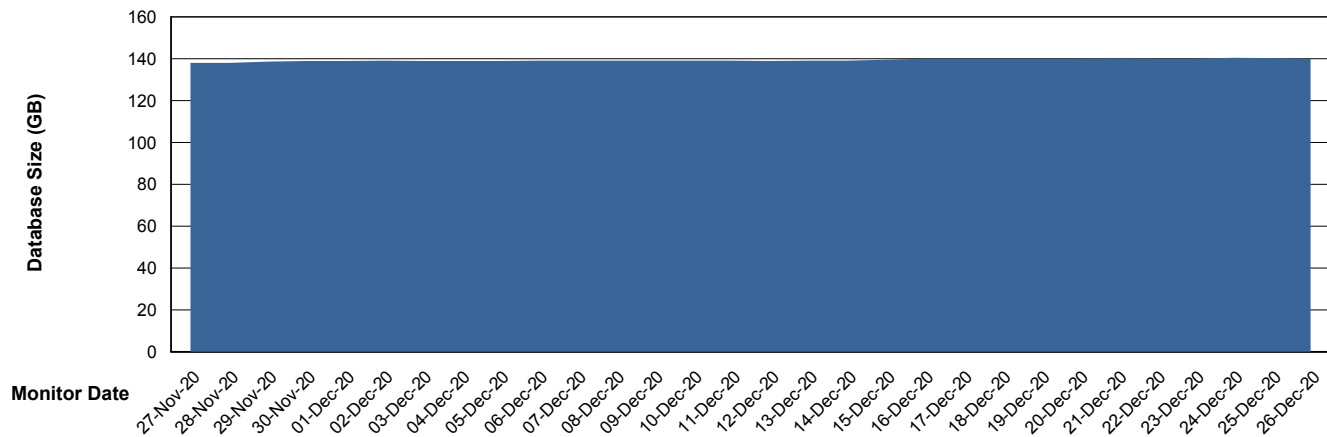

DB Processes Max 1,500
DB Sessions Max 2,272

Weekly SLA Customer Report

Customer NIX_Production
Database ID 51

Database Performance NIXDB_Standby

DB Processes Max 300
DB Sessions Max 480

Weekly SLA Customer Report

Customer NIX_Production
Database ID 51

DATABASE SIZE NIXDB_BI

Database growth over last month

DATABASE SIZE NIXDB_Production

Database growth over last month

Weekly SLA Customer Report

Customer NIX_Production
Database ID 51