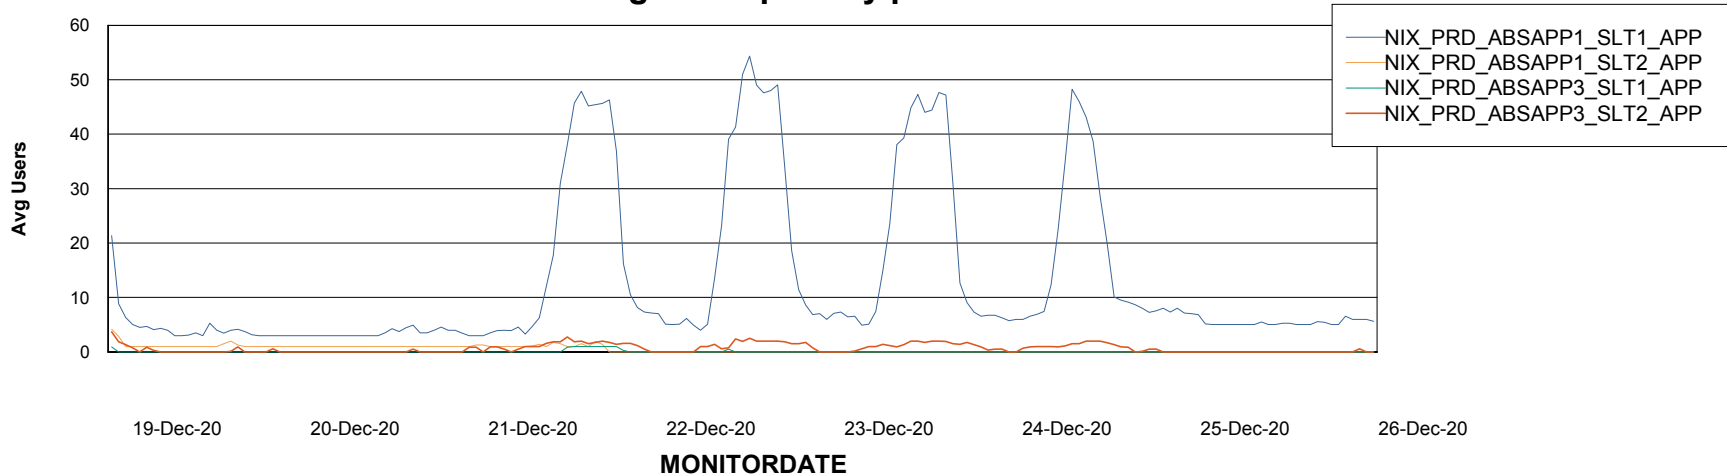

Avg users per day per ABS server