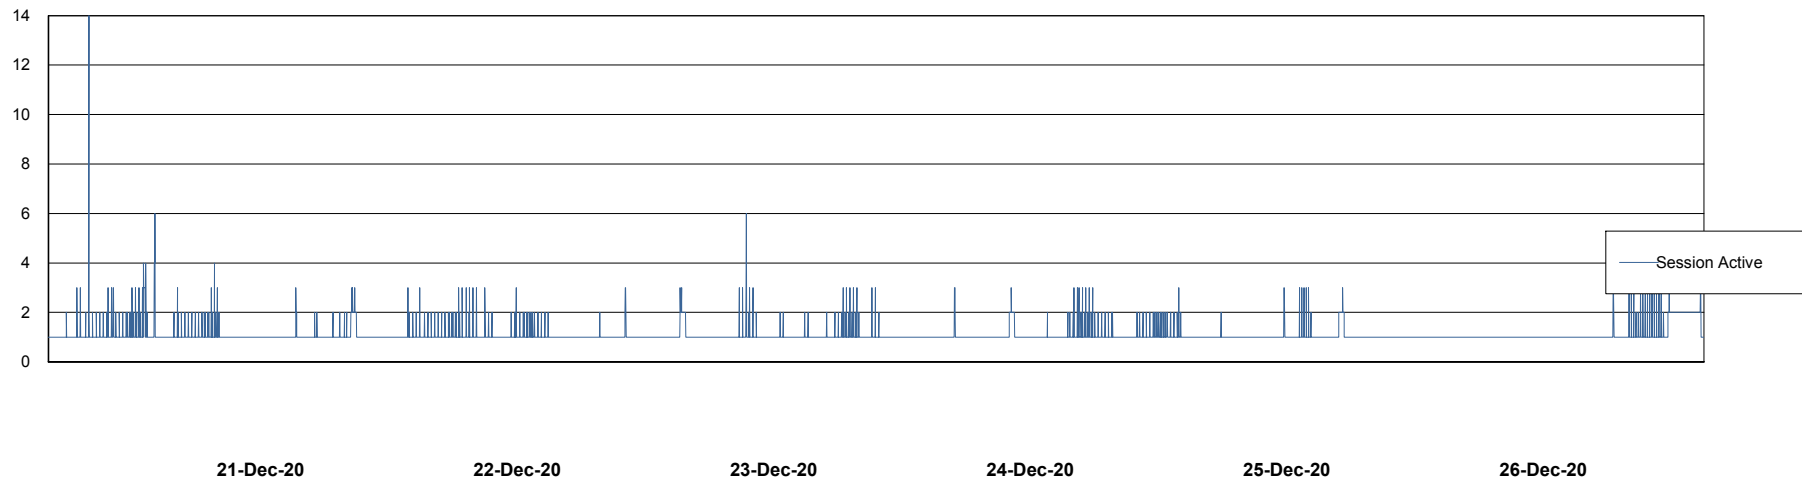

Harddisk Usage NIX_PRD_ORCDB2

	Free disk space on c: (%)	Total disk space on c: (Gb)	Total disk space on d: (Gb)	Free disk space on e: (%)	Total disk space on e: (Gb)	Free disk space on f: (%)	Total disk space on f: (Gb)
26-Dec-20	89	574	488	70	684	87	488
25-Dec-20	89	574	488	70	684	87	488
24-Dec-20	89	574	488	70	684	87	488
23-Dec-20	89	574	488	70	684	87	488
22-Dec-20	89	574	488	70	684	87	488
21-Dec-20	89	574	488	70	684	88	488
20-Dec-20	89	574	488	70	684	87	488

Weekly SLA Customer Report

Customer NIX_Production
Database ID 51

Database Performance NIXDB_BI

DB Processes Max 300
DB Sessions Max 480

Weekly SLA Customer Report

Customer NIX_Production
Database ID 51

Database Performance NIXDB_Production