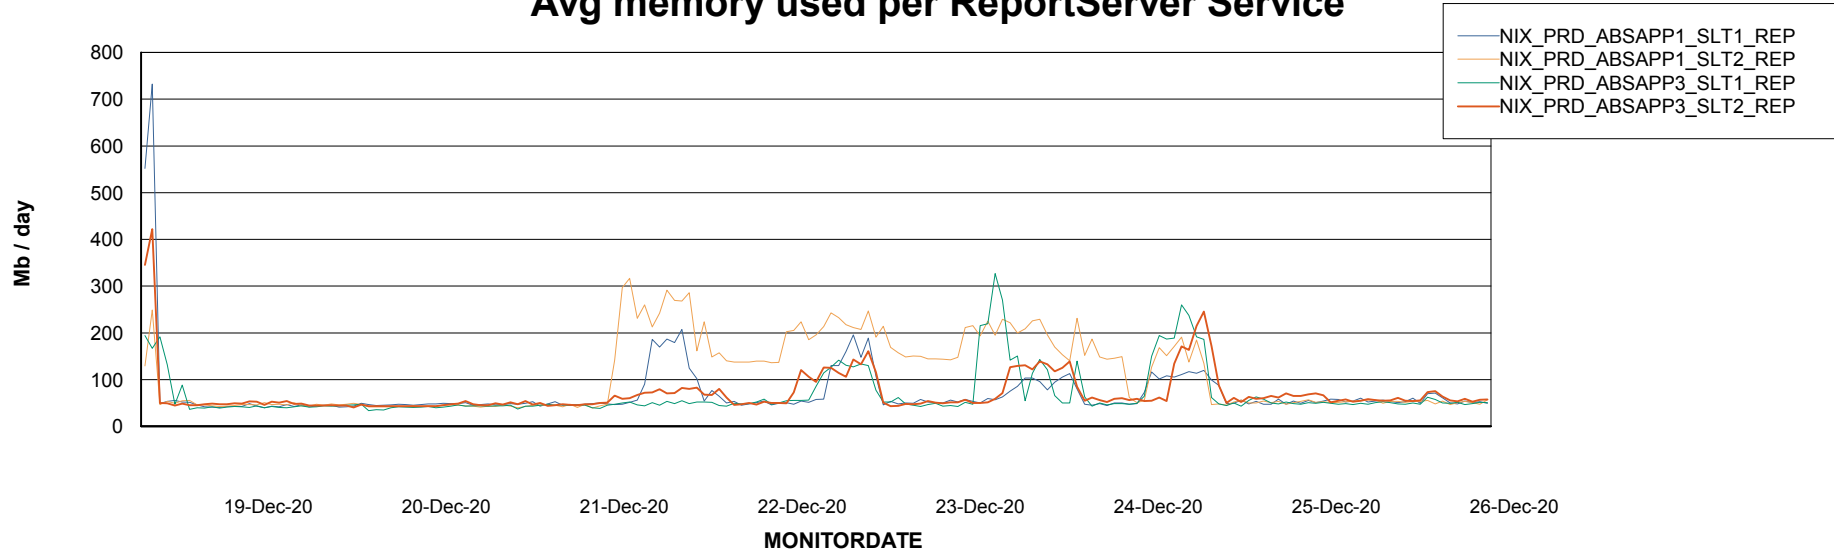

Avg users per day per ABS server

Weekly SLA Customer Report

Customer NIX_Production
Database ID 51

ABSSolute Application ReportServer Services

Avg memory used per ReportServer Service

Weekly SLA Customer Report