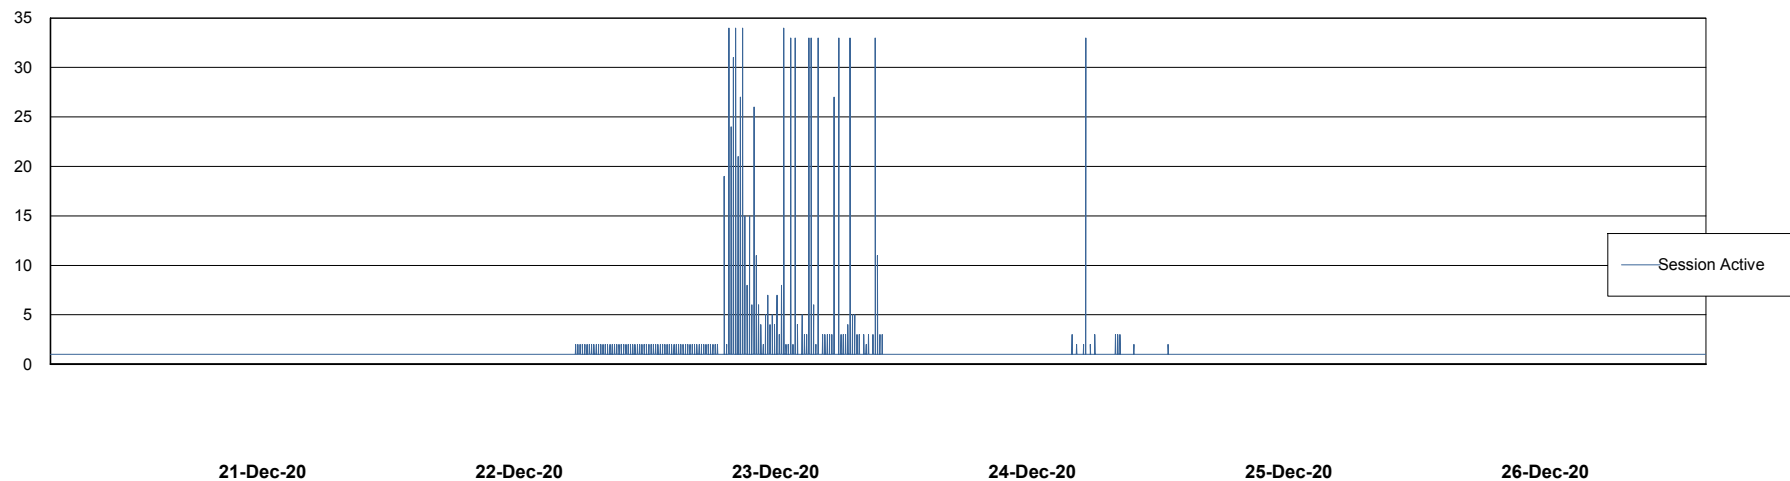

DB Processes Max 1,500
DB Sessions Max 2,272

Weekly SLA Customer Report

Customer NIX_Production
Database ID 51

Database Performance NIXDB_Standby

DB Processes Max 300
DB Sessions Max 480

Weekly SLA Customer Report