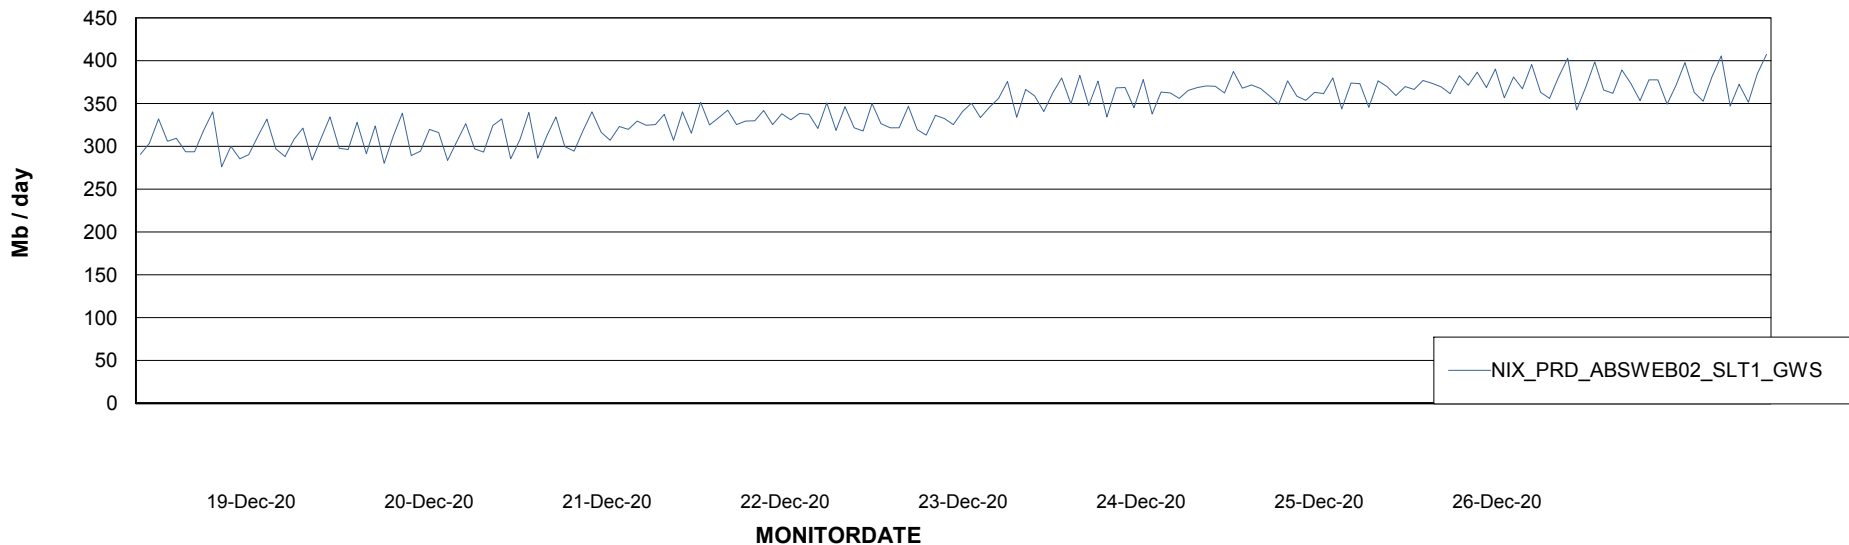

ABSSolute Web Component Services

Avg memory used per ABS Web component