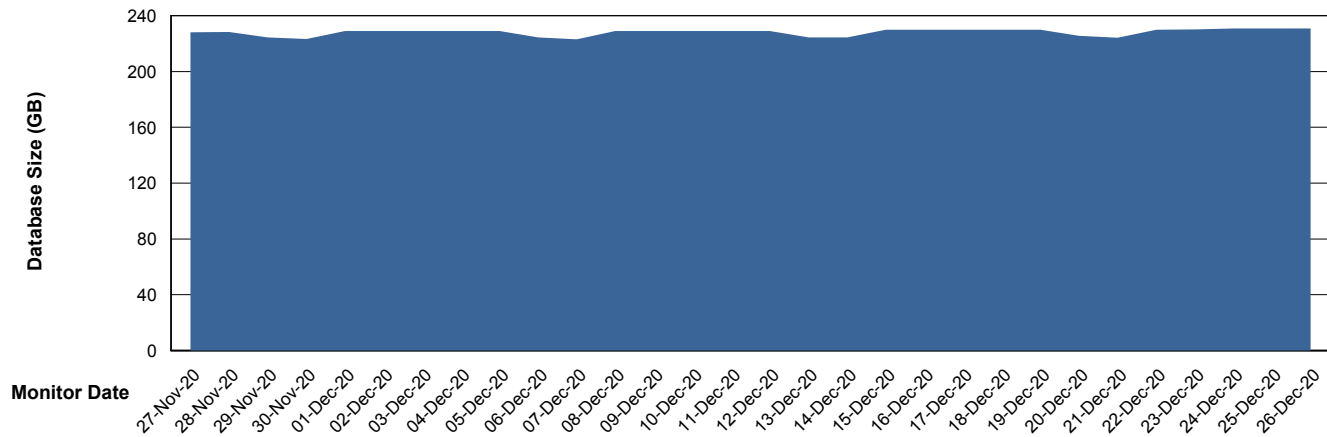

Weekly SLA Customer Report

Customer LLG_Production
Database ID 53

DATABASE SIZE LLGDB_BI02

Database growth over last month

DATABASE SIZE LLGDB_Production

Database growth over last month

Weekly SLA Customer Report