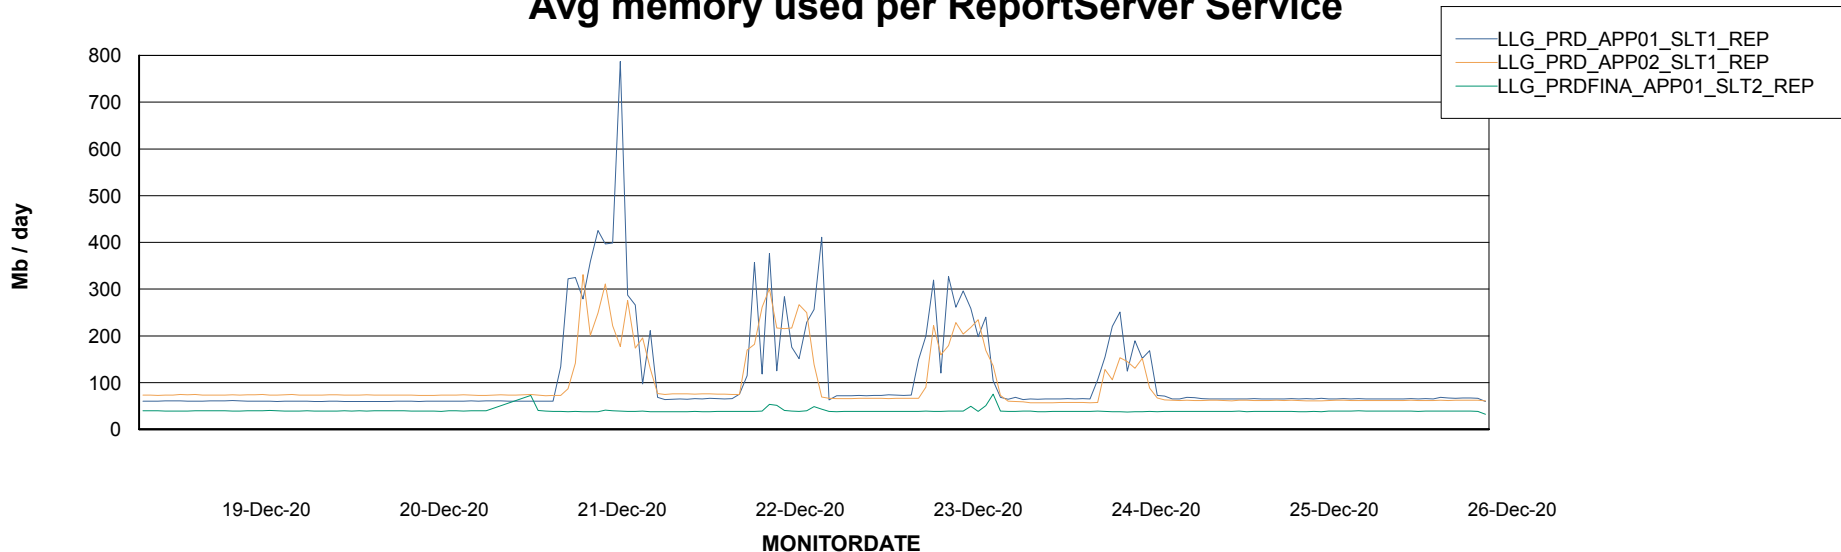

ABSSolute Application Server Services

Avg memory used per ReportServer Service