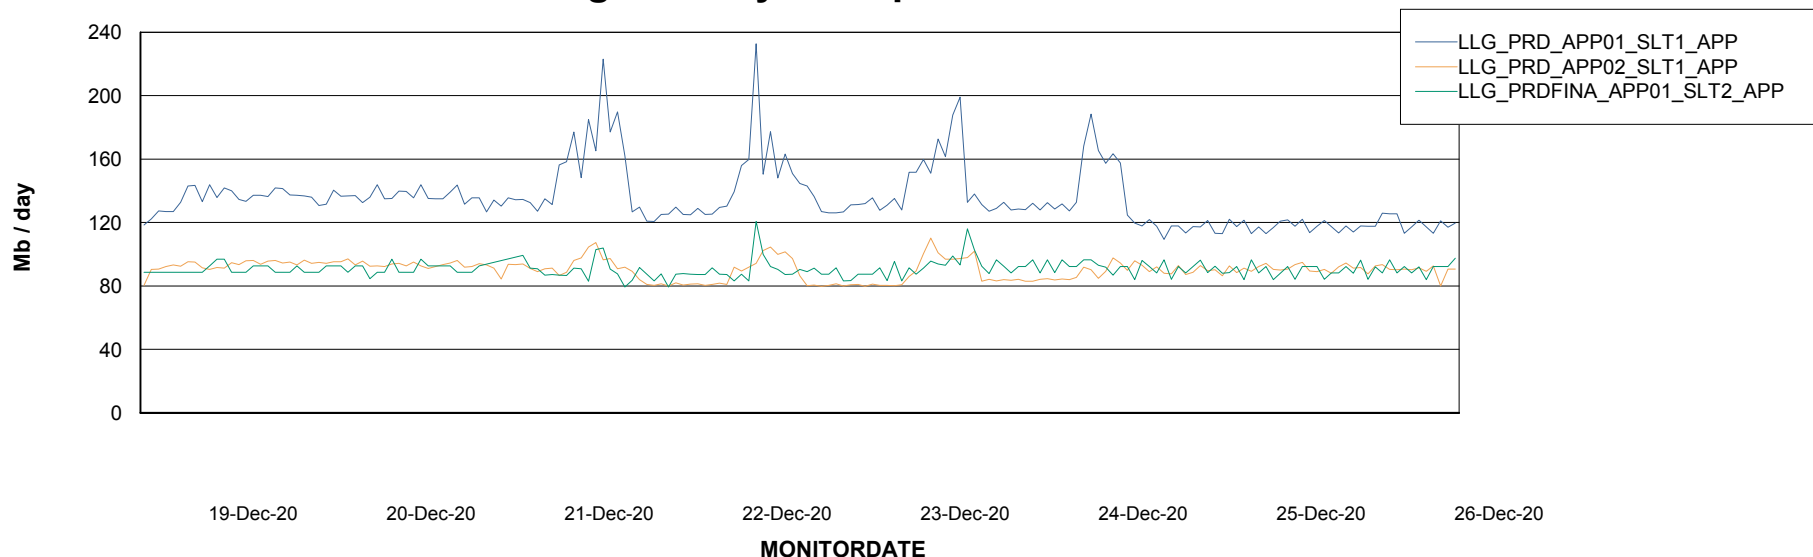

Customer LLG_Production
 Database ID 53

Database Tablespace LLGDB_BI02

Date	Tablespace Name	Filesize (Gb)	Usedsize (Gb)	Percentage free
26-Dec-20	ABSDATA	100	43	57
	INDX	100	44	56
25-Dec-20	ABSDATA	100	43	57
	INDX	100	44	56
24-Dec-20	ABSDATA	100	43	57
	INDX	100	44	56
23-Dec-20	ABSDATA	100	43	57
	INDX	100	44	56
22-Dec-20	ABSDATA	100	43	57
	INDX	100	44	56
21-Dec-20	ABSDATA	100	43	57
	INDX	100	44	56
20-Dec-20	ABSDATA	100	43	57
	INDX	100	44	56

Weekly SLA Customer Report

Customer LLG_Production
 Database ID 53

Database Tablespace LLGDB_Production

Date	Tablespace Name	Filesize (Gb)	Usedsize (Gb)	Percentage free
26-Dec-20	ABSDATA	108	91	16
	INDX	152	130	14
25-Dec-20	ABSDATA	108	91	16
	INDX	152	130	14
24-Dec-20	ABSDATA	108	91	16
	INDX	152	130	14
23-Dec-20	ABSDATA	108	91	16
	INDX	152	130	14
22-Dec-20	ABSDATA	108	91	16
	INDX	152	130	14
21-Dec-20	ABSDATA	108	91	16
	INDX	152	130	14
20-Dec-20	ABSDATA	108	91	16
	INDX	152	130	14

Weekly SLA Customer Report

Customer LLG_Production
Database ID 53

ABSSolute Application Server Services

Avg memory used per ABS Server Service

Weekly SLA Customer Report

Customer LLG_Production
Database ID 53