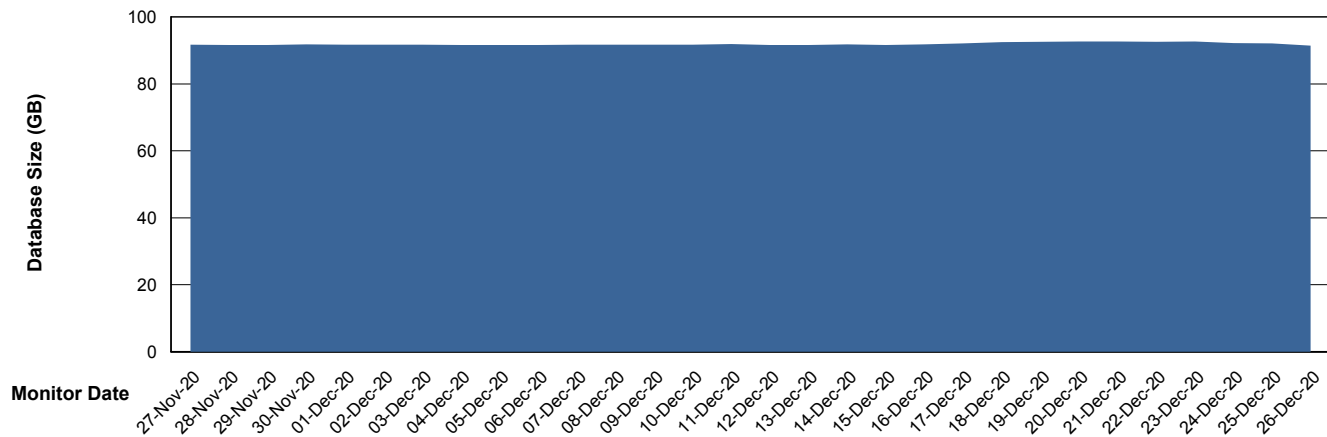

Database Performance LLGDB_Production

DB Processes Max 300
DB Sessions Max 480

Weekly SLA Customer Report

Customer LLG_Production
Database ID 53

Database Performance LLGDB_Standby

DB Processes Max 300
DB Sessions Max 480

Weekly SLA Customer Report

Customer LLG_Production
Database ID 53

DATABASE SIZE LLGDB_BI02

Database growth over last month

DATABASE SIZE LLGDB_Production

Database growth over last month

Weekly SLA Customer Report