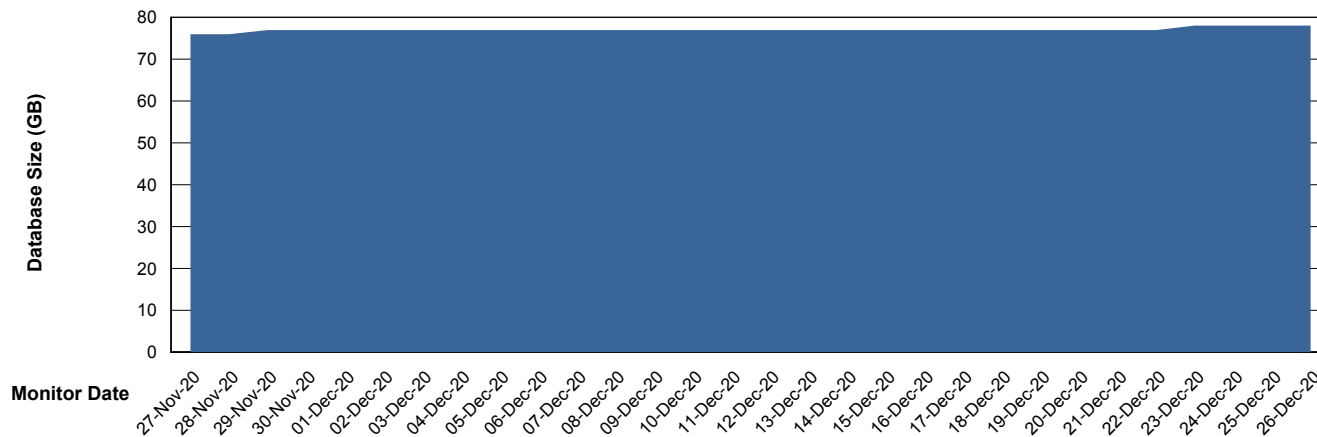

DB Processes Max 1,000

Weekly SLA Customer Report

Customer EUT_Production
Database ID 114

DATABASE SIZE EUT_EUP_PRD_URVINA22T_DB

Database growth over last month

DATABASE SIZE EUT_URM_PRD_URVINA26_DB

Database growth over last month

Weekly SLA Customer Report

Customer EUT_Production
Database ID 114

Database Tablespace EUT_EUP_PRD_URVINA22T_DB

Date	Tablespace Name	Filesize (Gb)	Usedsize (Gb)	Percentage free
26-Dec-20	ABSDATA	68	56	17
	INDX	13	9	28
25-Dec-20	ABSDATA	68	56	17
	INDX	13	9	28
24-Dec-20	ABSDATA	68	56	17
	INDX	13	9	28
23-Dec-20	ABSDATA	68	56	17
	INDX	13	9	28
22-Dec-20	ABSDATA	68	56	18
	INDX	13	9	28
21-Dec-20	ABSDATA	68	56	18
	INDX	13	9	28
20-Dec-20	ABSDATA	68	56	18
	INDX	13	9	28