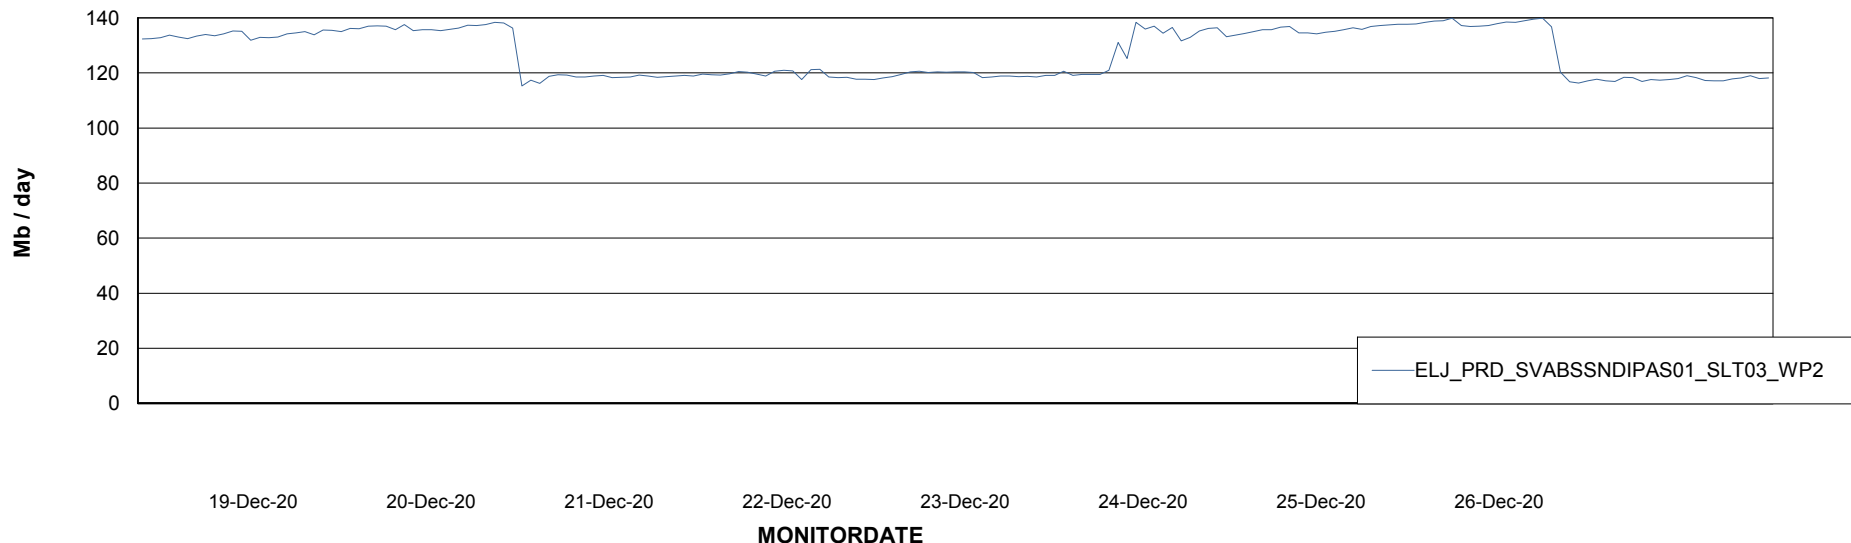

ABSSolute Application ReportServer Services

Avg memory used per ReportServer Service

Weekly SLA Customer Report

Customer ELJ Production
Database ID 72

ABSSolute Web Component Services

Avg memory used per ABS Web component