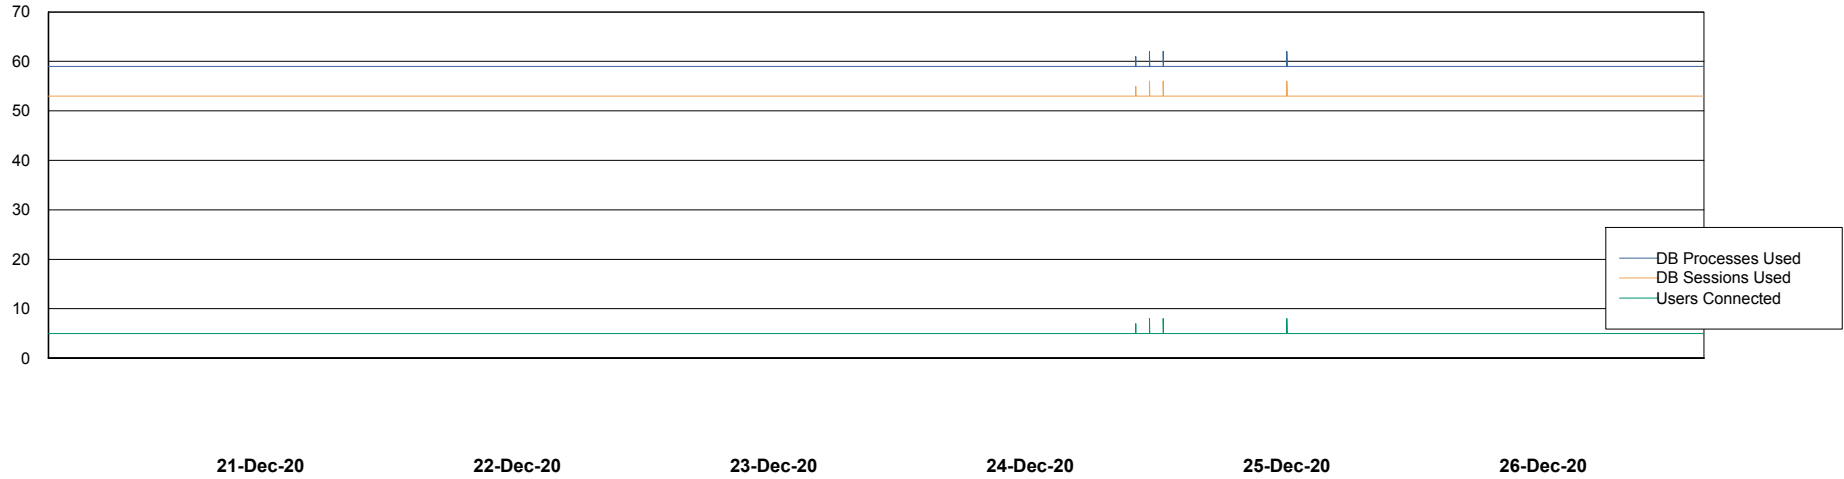

Database Performance ELJDB_Production

DB Processes Max 600
DB Sessions Max 924

Weekly SLA Customer Report

Customer ELJ Production
Database ID 72

Database Performance ELJDB_Standby

DB Processes Max 600
DB Sessions Max 924