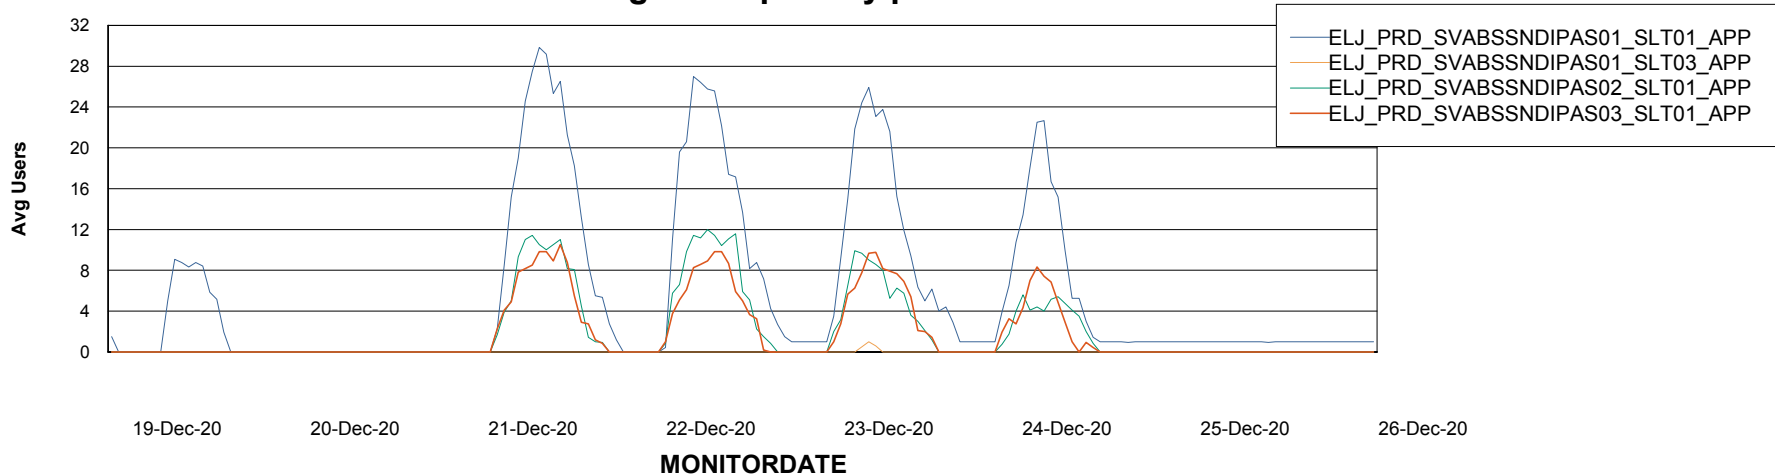

Weekly SLA Customer Report

Customer ELJ Production
Database ID 72

ABSSolute Application Server Services

Avg memory used per ABS Server Service

Avg users per day per ABS server

Weekly SLA Customer Report

Customer ELJ Production
Database ID 72