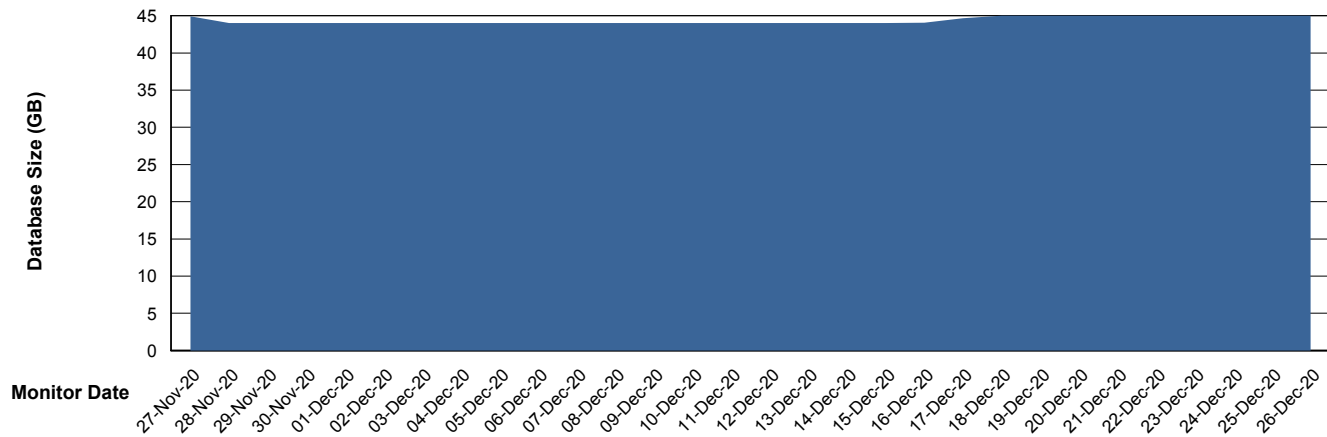

Weekly SLA Customer Report

Customer ELJ Production
Database ID 72

DATABASE SIZE ELJDB_PRD_BI

Database growth over last month

DATABASE SIZE ELJDB_Production

Database growth over last month

Weekly SLA Customer Report