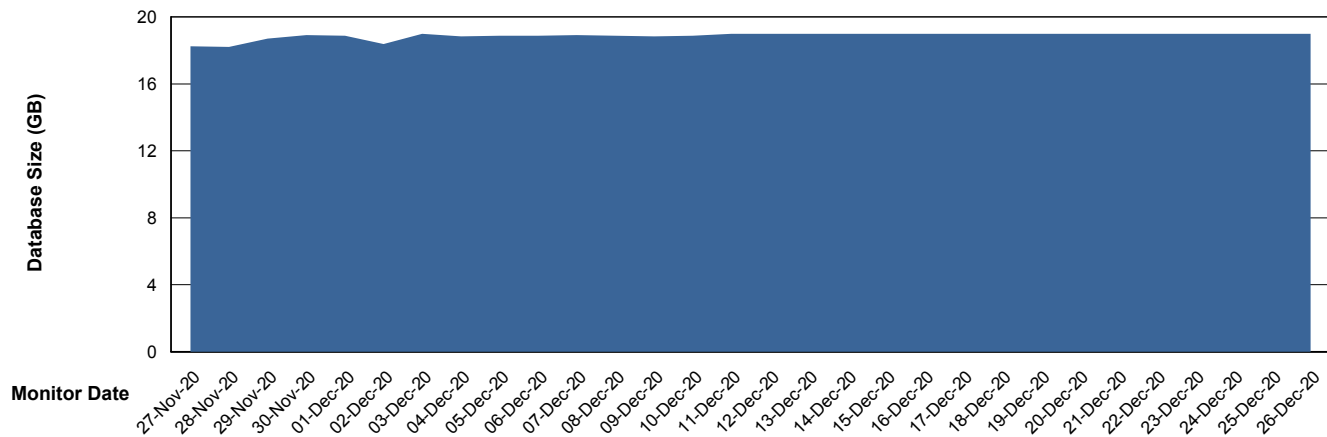

Database Performance ELJDB_Production

DB Processes Max 600
DB Sessions Max 924

Weekly SLA Customer Report

Customer ELJ Production
Database ID 72

Database Performance ELJDB_Standby

DB Processes Max 600
DB Sessions Max 924

Weekly SLA Customer Report

Customer ELJ Production
Database ID 72

DATABASE SIZE ELJDB_PRD_BI

Database growth over last month

DATABASE SIZE ELJDB_Production

Database growth over last month

Weekly SLA Customer Report