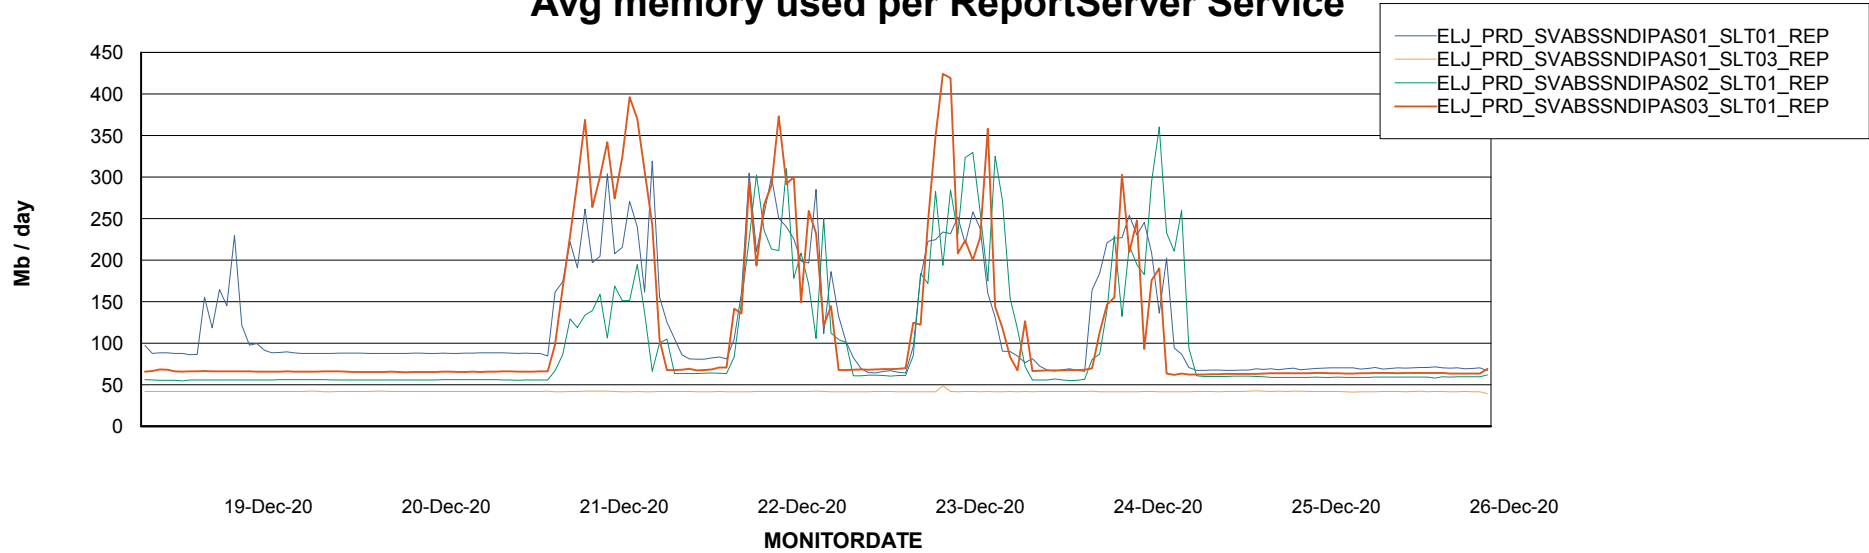

ABSSolute Application ReportServer Services

Avg memory used per ReportServer Service