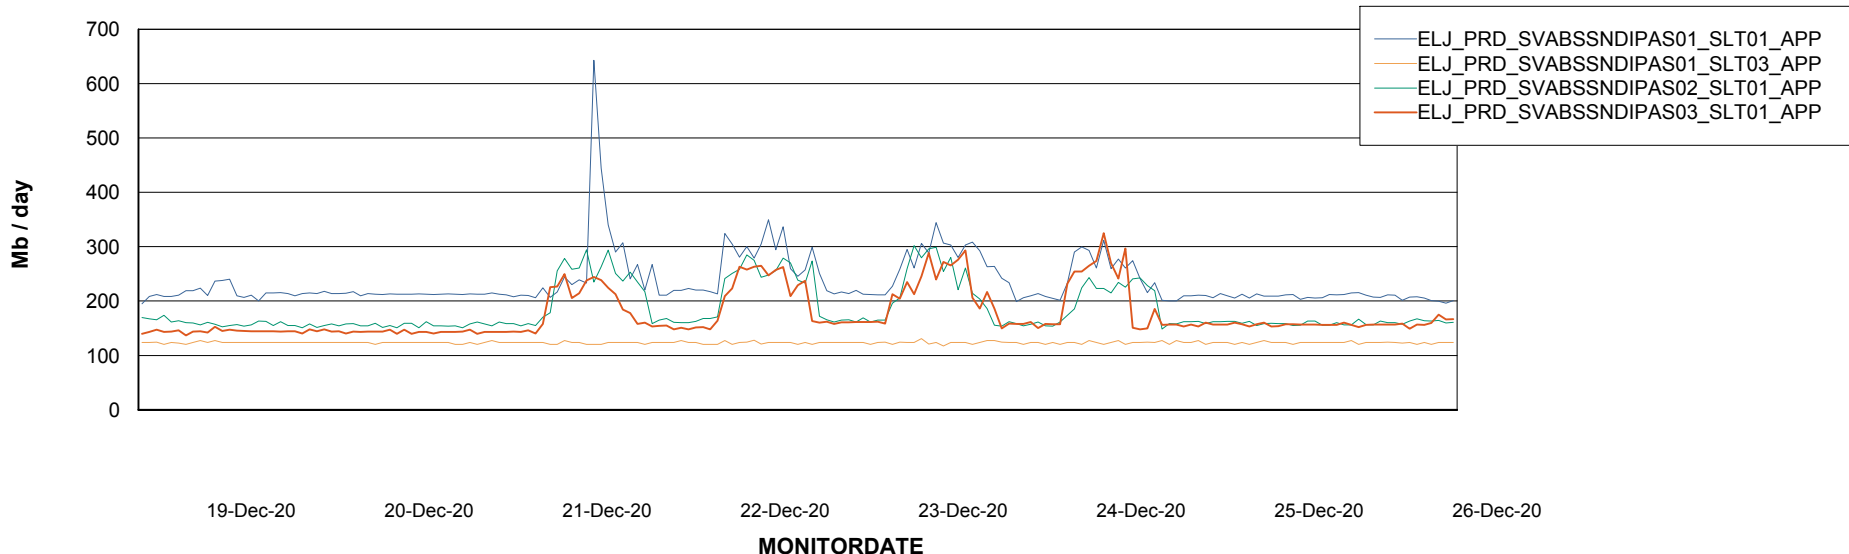

ABSSolute Application Server Services

Avg memory used per ABS Server Service