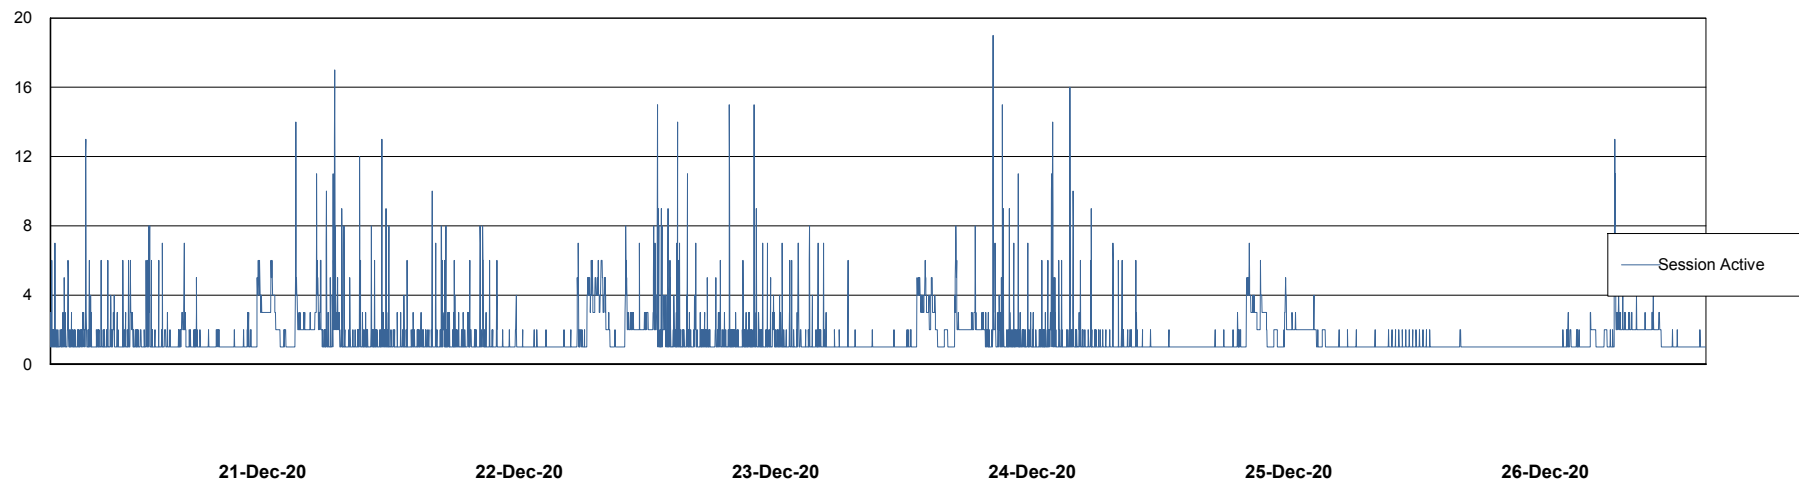

Database Performance ELJDB_Production

DB Processes Max 600
DB Sessions Max 924