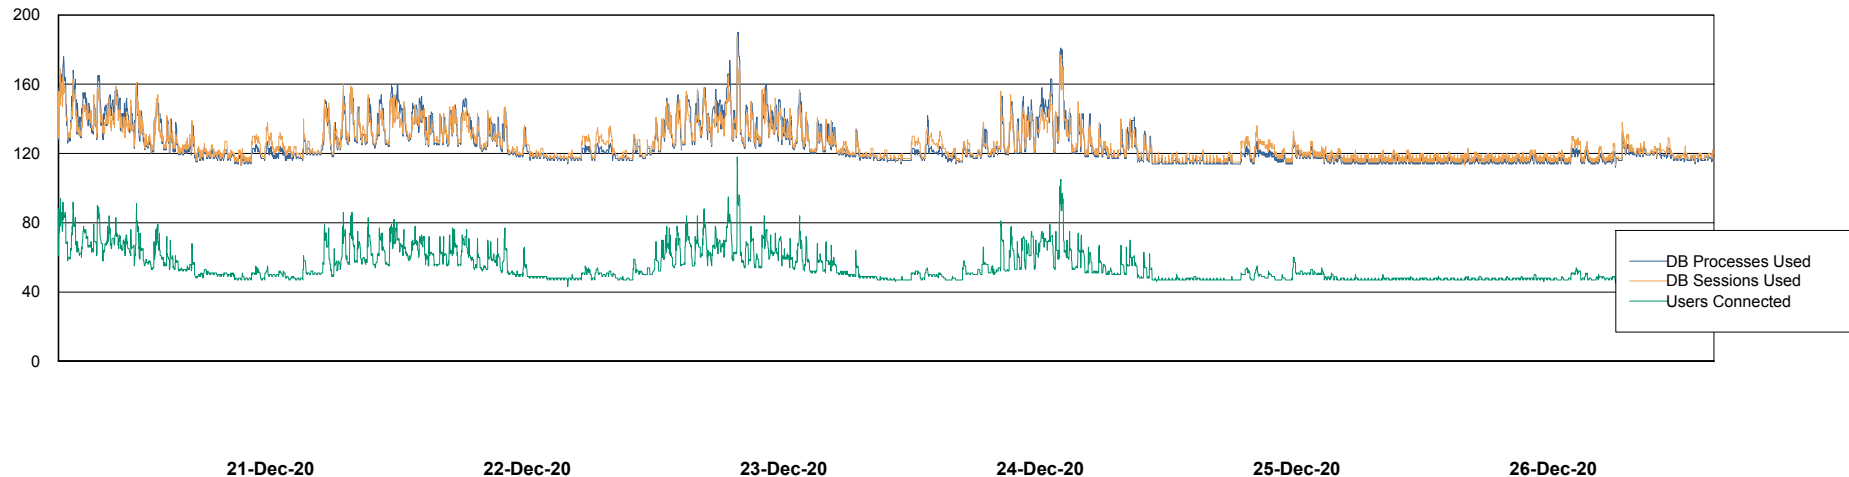

Database Performance ELJDB_Production

DB Processes Max 600
DB Sessions Max 924