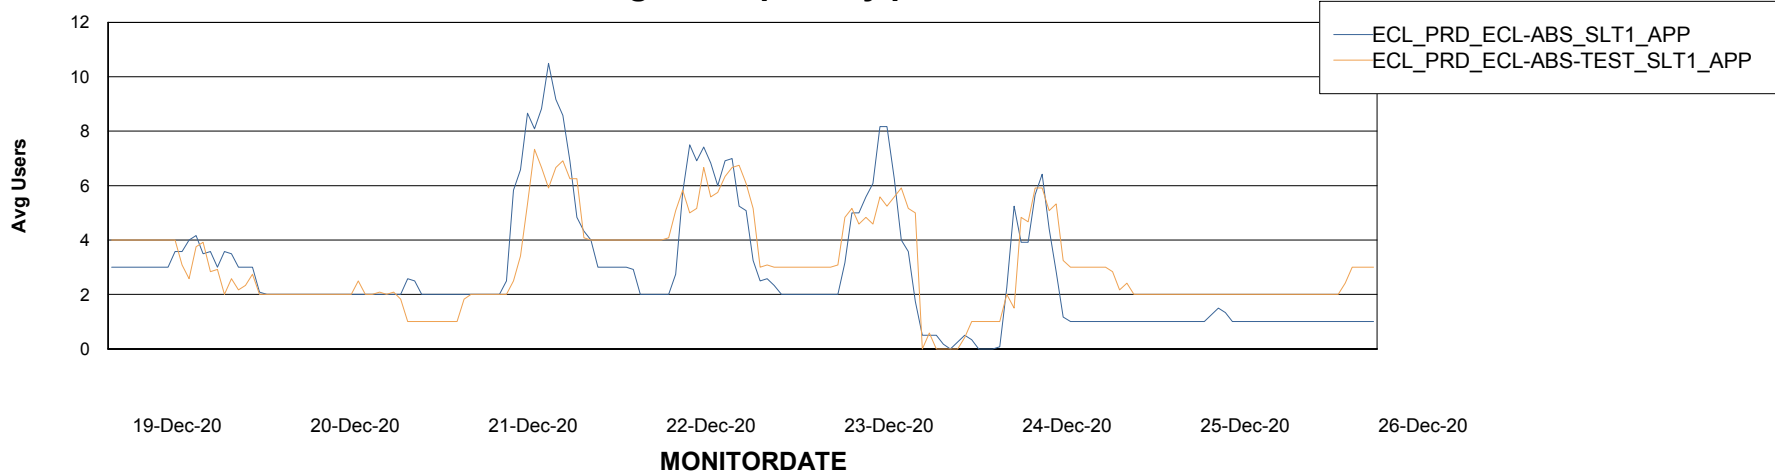

Avg users per day per ABS server