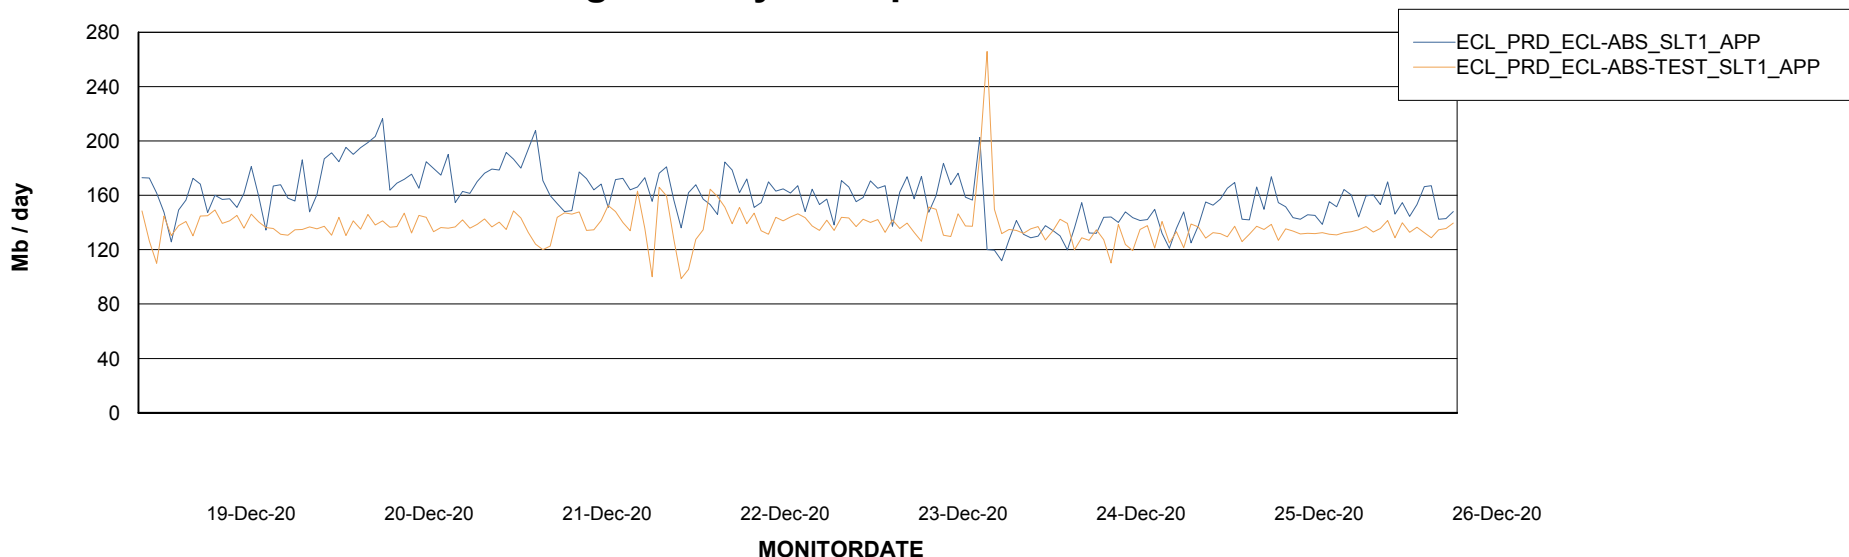

ABSSolute Application Server Services

Avg memory used per ABS Server Service