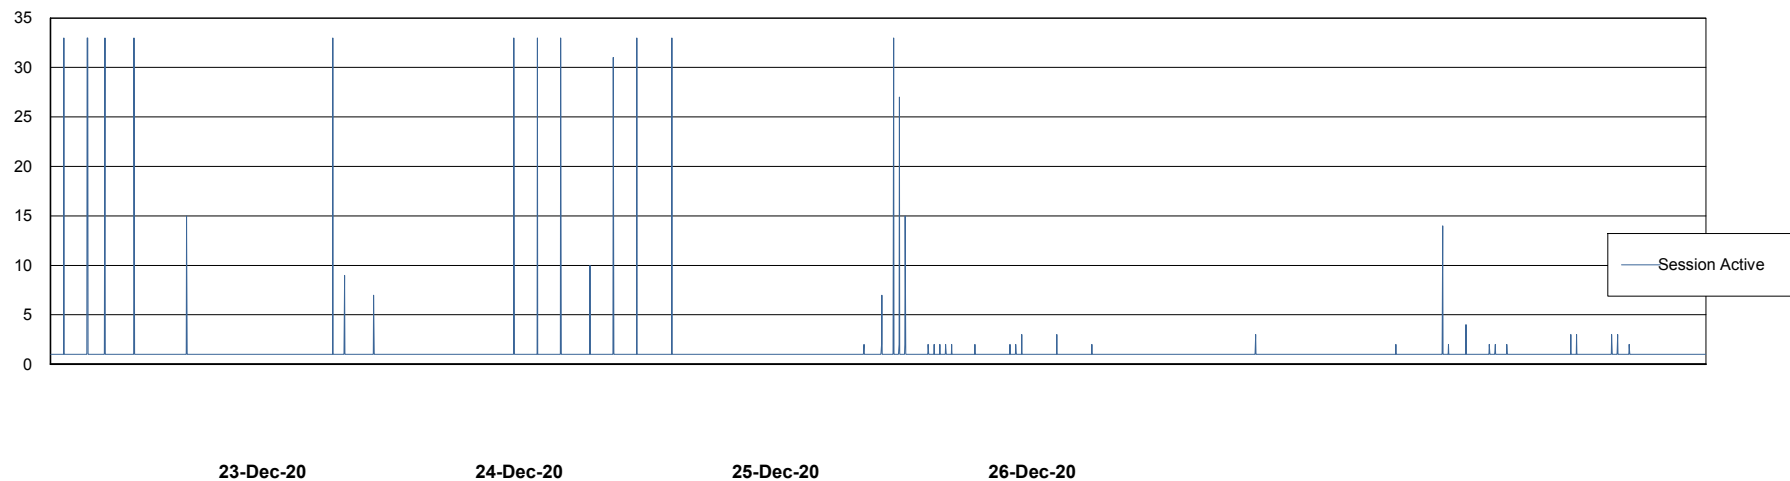

Database Performance ECLDB_Standby

DB Processes Max 1,000
DB Sessions Max 1,536