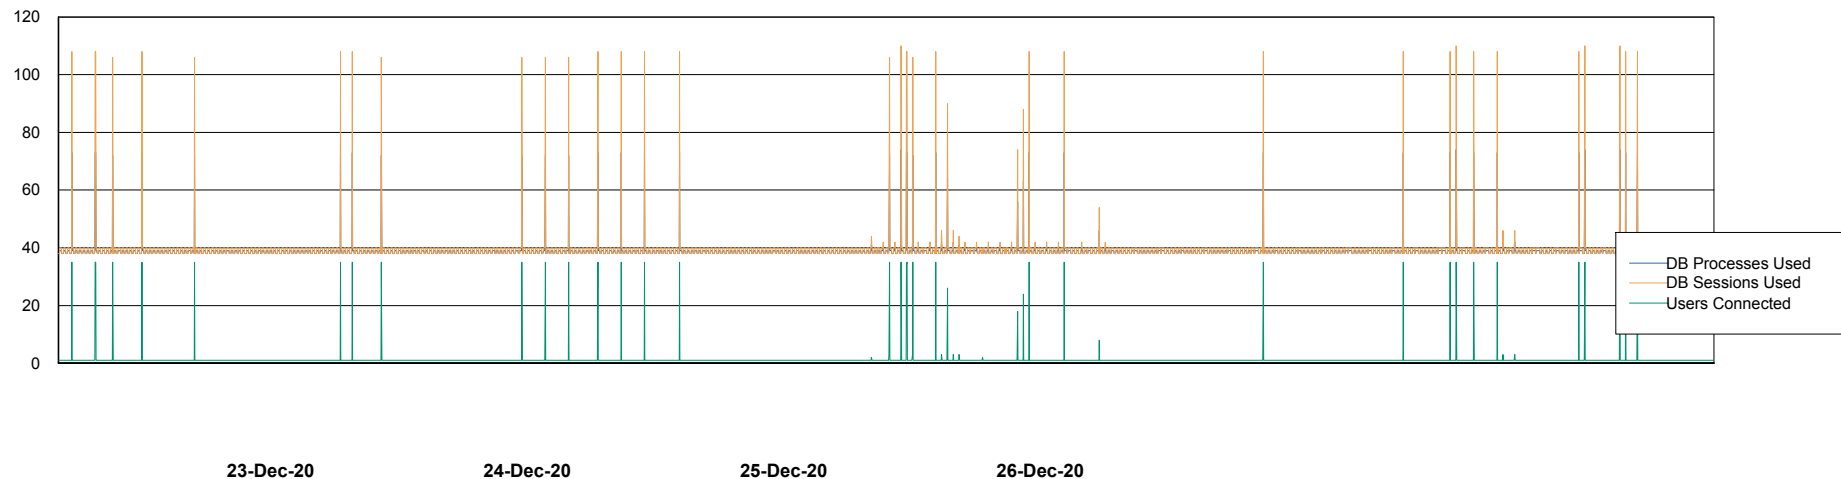

Weekly SLA Customer Report

Customer ECL Production
Database ID 77

Database Performance ECLDB_Production

DB Processes Max 1,000
DB Sessions Max 1,536

Weekly SLA Customer Report

Customer ECL Production
Database ID 77

Database Performance ECLDB_Standby

DB Processes Max 1,000
DB Sessions Max 1,536

Weekly SLA Customer Report

Customer ECL Production
 Database ID 77

DATABASE SIZE ECLDB_Production

Database growth over last month