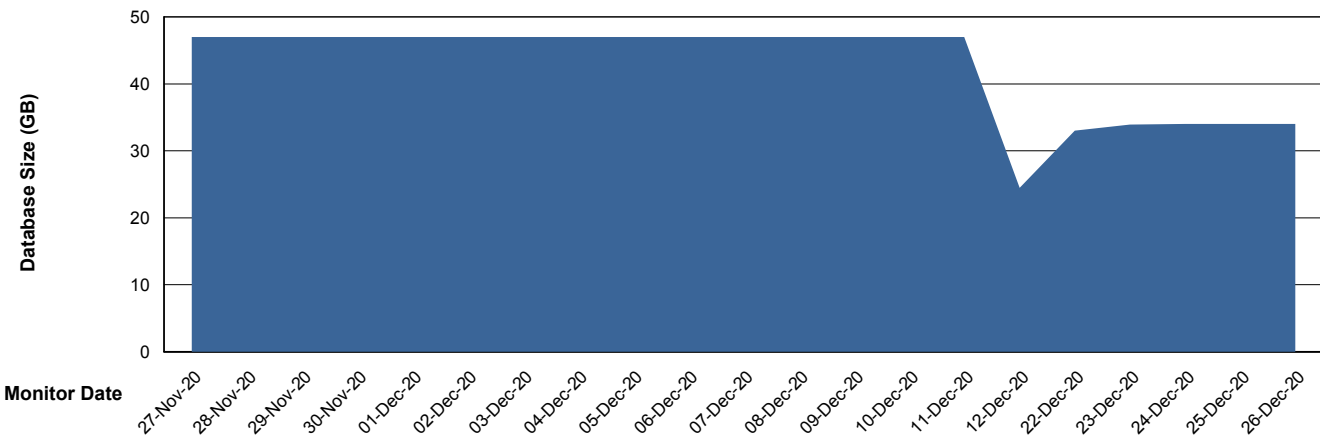

Database Performance ECLDB_Standby

DB Processes Max 1,000
DB Sessions Max 1,536

Weekly SLA Customer Report

Customer ECL Production
 Database ID 77

DATABASE SIZE ECLDB_Production

Database growth over last month

Database Tablespace ECLDB_Production

Date	Tablespace Name	Filesize (Gb)	Usedsize (Gb)	Percentage free
26-Dec-20	ABSDATA	33	27	18
	INDX	8	3	63
25-Dec-20	ABSDATA	33	27	18
	INDX	8	3	63
24-Dec-20	ABSDATA	33	27	18
	INDX	8	3	63
23-Dec-20	ABSDATA	33	27	18
	INDX	8	3	63
22-Dec-20	ABSDATA	33	27	18
	INDX	8	3	63