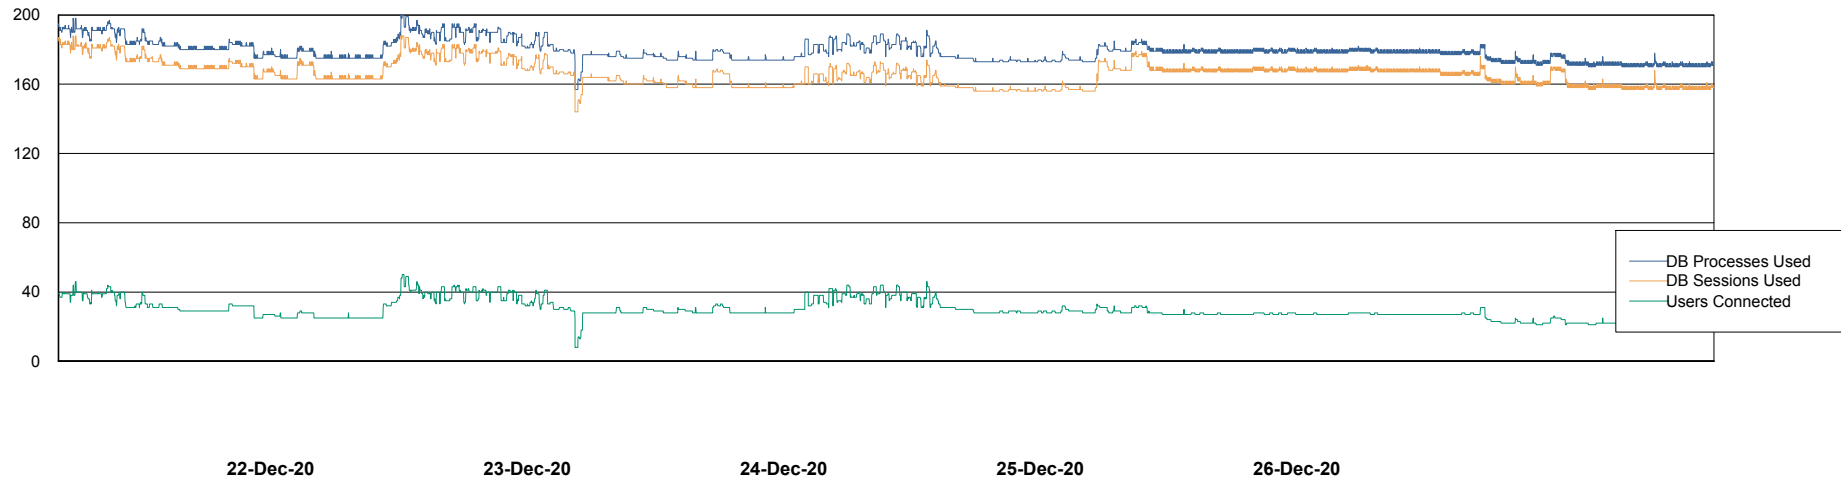

Weekly SLA Customer Report

Customer ECL Production
Database ID 77

Harddisk Usage ECL_PRD_ECL-ABS-WEB

	Free disk space on c: (%)	Total disk space on c: (Gb)
26-Dec-20	72	127
25-Dec-20	72	127
24-Dec-20	72	127
23-Dec-20	73	127
22-Dec-20	77	127
21-Dec-20	77	127
20-Dec-20	77	127

Weekly SLA Customer Report

Customer ECL Production
Database ID 77

Database Performance ECLDB_Production

DB Processes Max 1,000
DB Sessions Max 1,536

Weekly SLA Customer Report

Customer ECL Production
Database ID 77