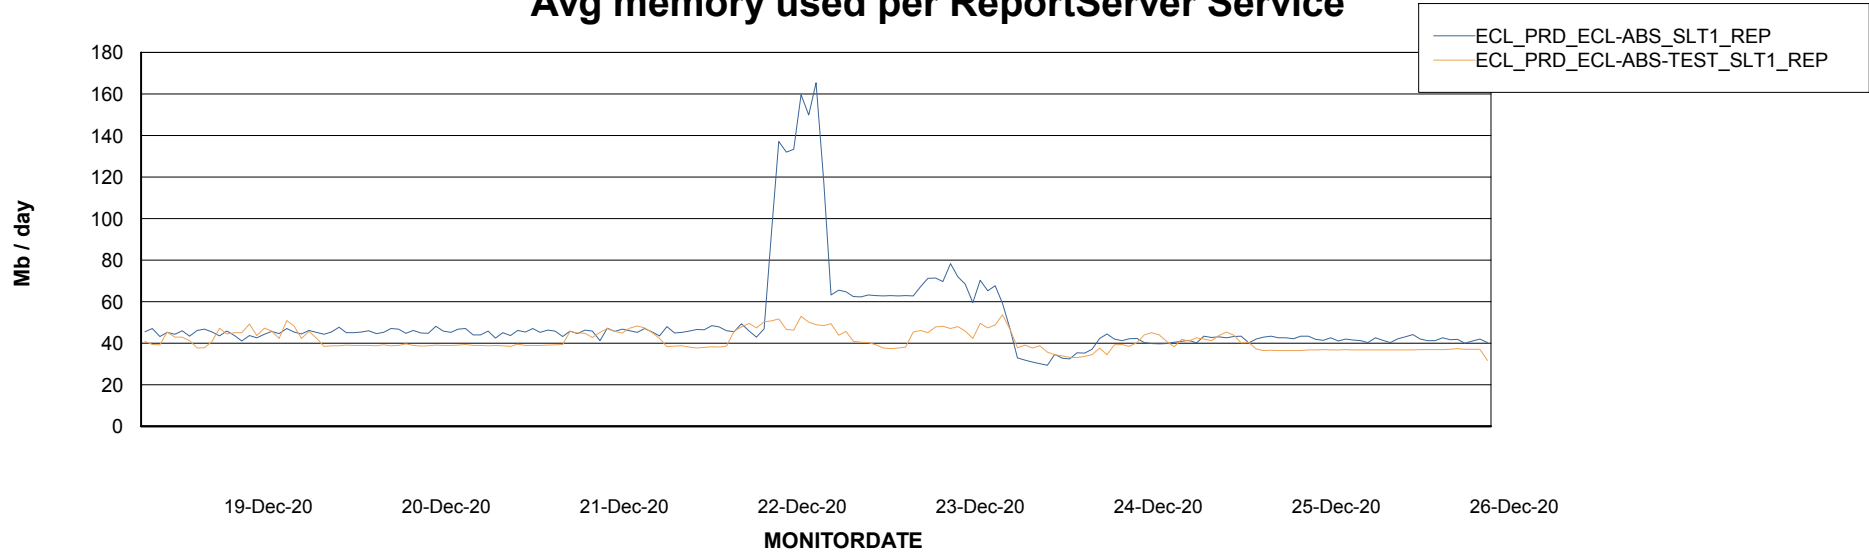

Avg memory used per ABS Server Service

Avg users per day per ABS server

Weekly SLA Customer Report

Customer ECL Production
Database ID 77

ABSSolute Application ReportServer Services

Avg memory used per ReportServer Service