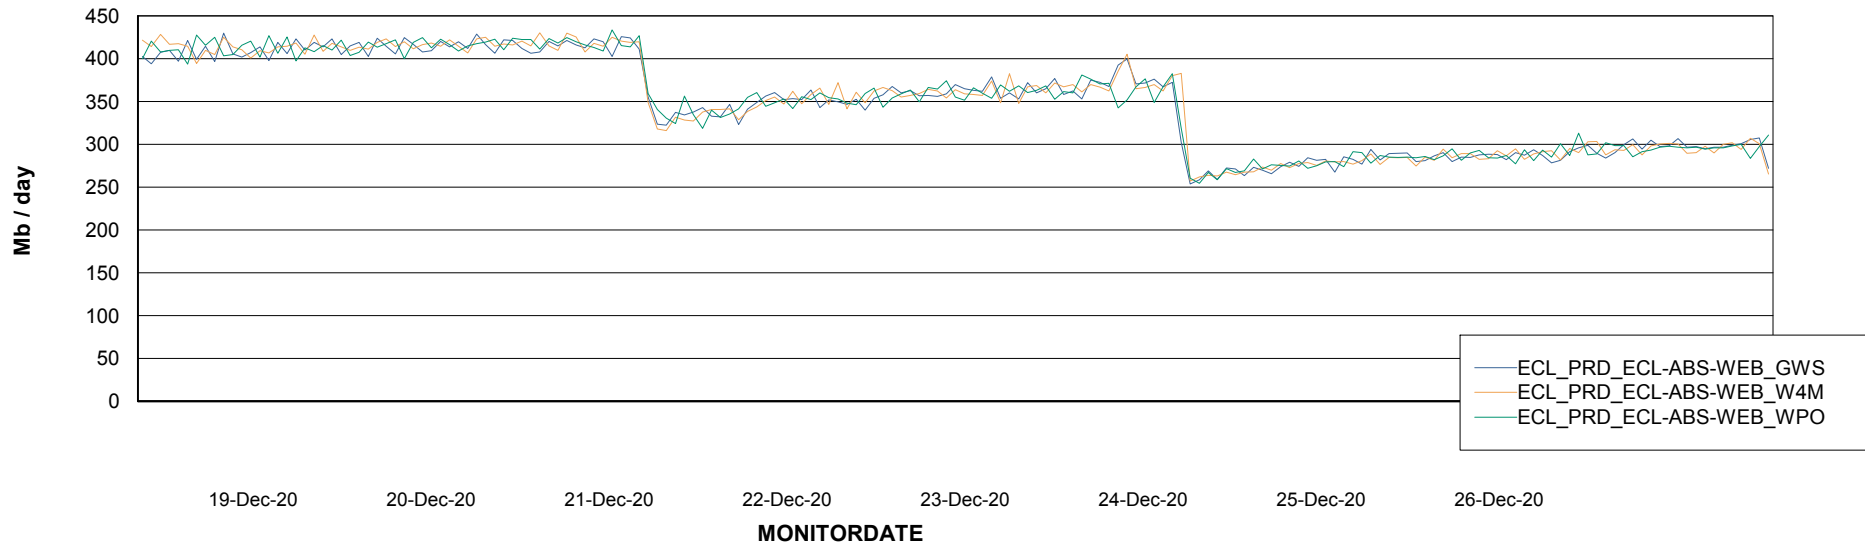

ABSolute Web Component Services

Avg memory used per ABS Web component