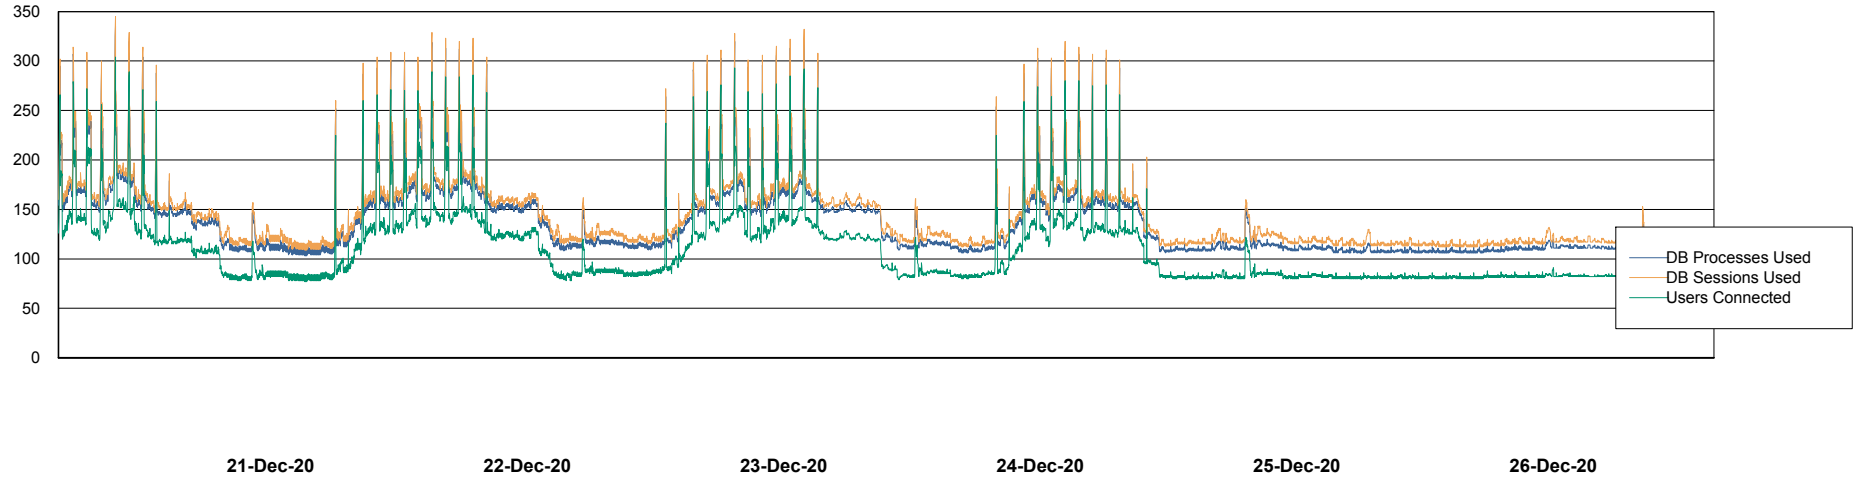

Harddisk Usage BNL_PRD_vm-absa03

	Free disk space on c: (%)	Total disk space on c: (Gb)	Free disk space on d: (%)	Total disk space on d: (Gb)	Free disk space on f: (%)	Total disk space on f: (Gb)
26-Dec-20	71	127	62	127	92	64
25-Dec-20	71	127	63	127	92	64
24-Dec-20	71	127	63	127	92	64
23-Dec-20	71	127	63	127	92	64
22-Dec-20	71	127	63	127	92	64
21-Dec-20	71	127	63	127	92	64
20-Dec-20	71	127	63	127	92	64

Weekly SLA Customer Report

Customer BNL_Production
Database ID 83

Database Performance BNLDB_Production

DB Processes Max 700
DB Sessions Max 1,072

Weekly SLA Customer Report

Customer BNL_Production
 Database ID 83