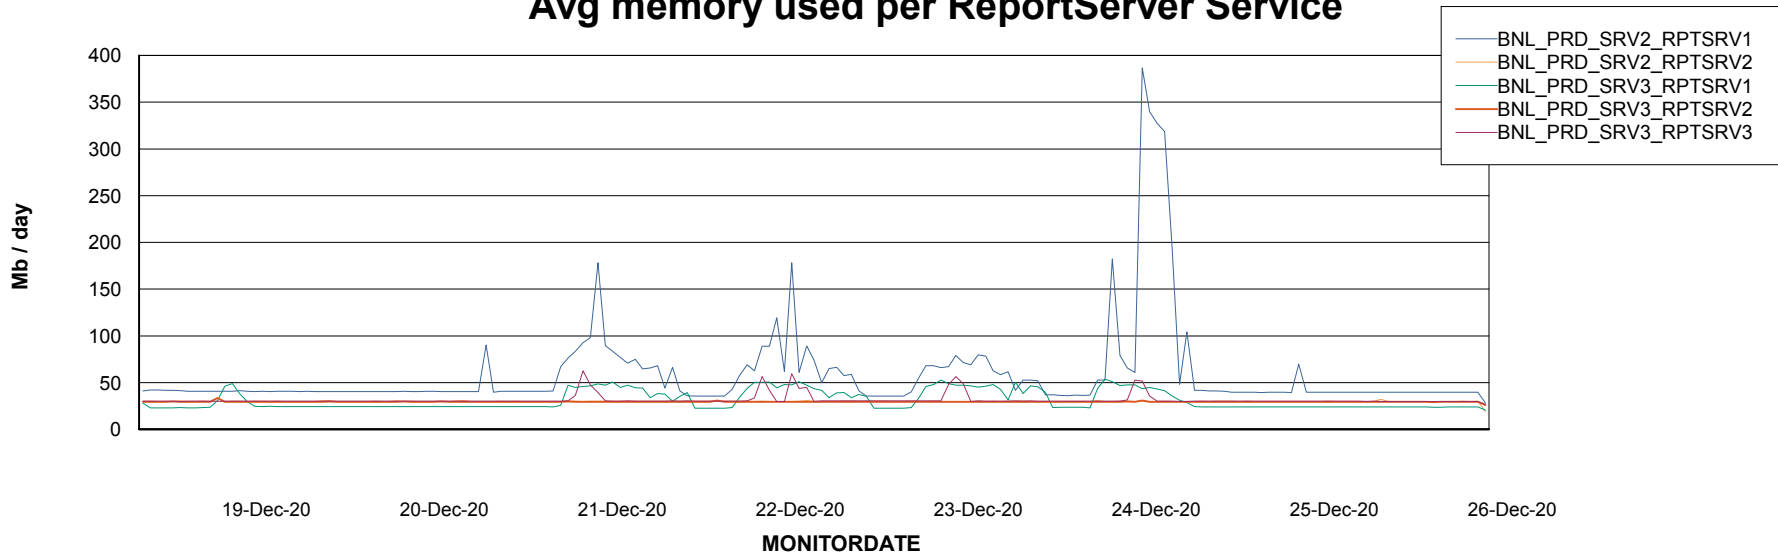

ABSSolute Web Component Services

Avg memory used per ReportServer Service