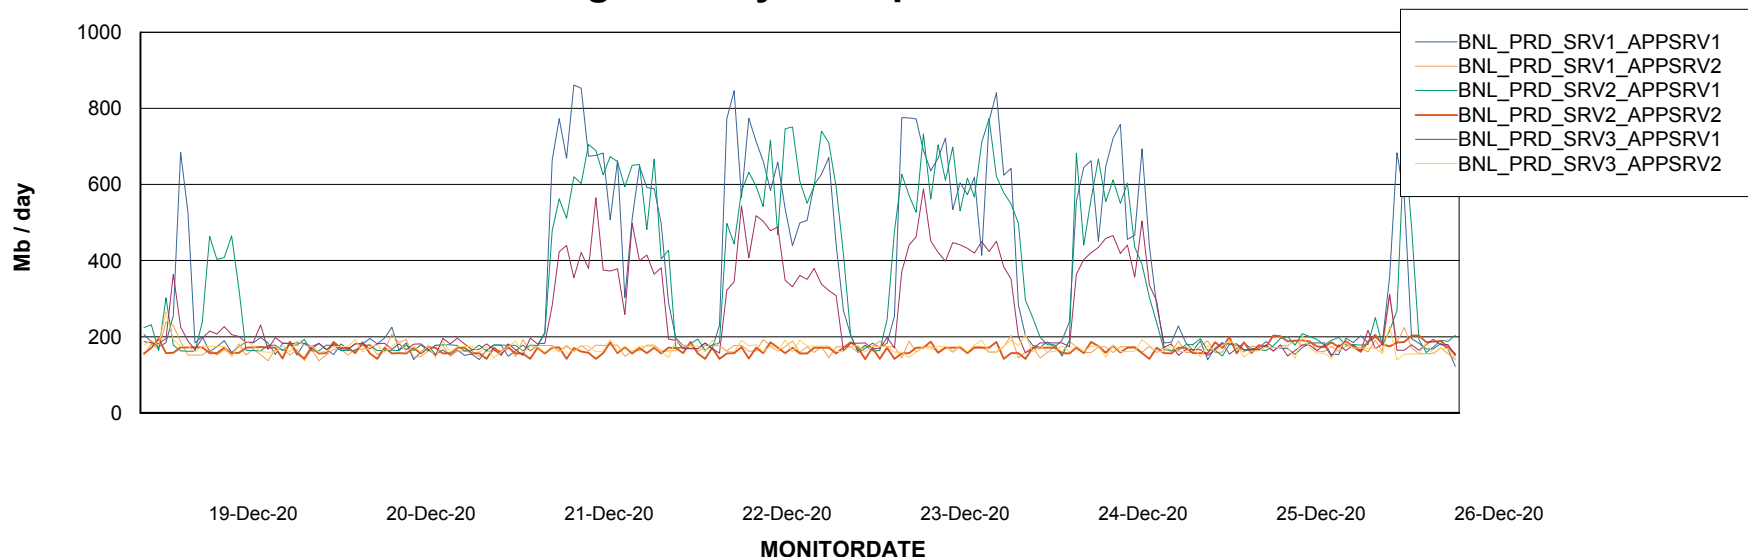

DATABASE SIZE BNLDB_Production

Database growth over last month

Database Tablespace BNLDB_Production

Date	Tablespace Name	Filesize (Gb)	Usedsize (Gb)	Percentage free
26-Dec-20	ABSDATA	122	70	43
	INDX	340	145	57
25-Dec-20	ABSDATA	122	70	43
	INDX	340	148	56
24-Dec-20	ABSDATA	122	70	43
	INDX	340	148	56
23-Dec-20	ABSDATA	122	70	43
	INDX	340	148	56
22-Dec-20	ABSDATA	122	70	43
	INDX	340	148	56
21-Dec-20	ABSDATA	122	70	43
	INDX	340	148	56
20-Dec-20	ABSDATA	122	70	43
	INDX	340	148	56

Weekly SLA Customer Report

Customer BNL_Production
Database ID 83

ABSSolute Application Server Services

Avg memory used per ABS Server Service

Avg users per day per ABS server

Weekly SLA Customer Report

Customer BNL_Production
Database ID 83