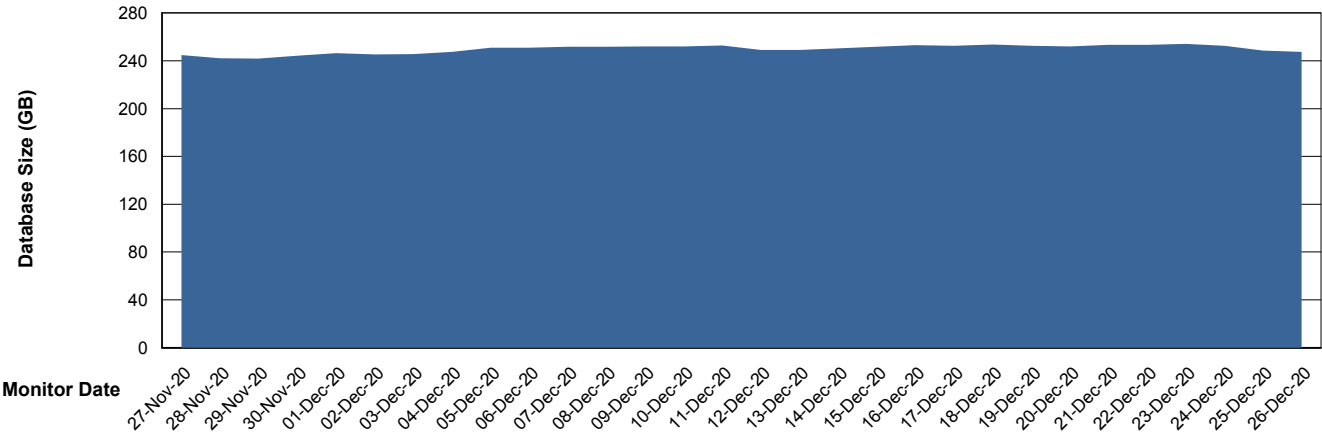

Weekly SLA Customer Report

Customer BNL_Production
Database ID 83

Database Performance BNLDB_Production

DB Processes Max 700
DB Sessions Max 1,072

Weekly SLA Customer Report

Customer BNL_Production
 Database ID 83

DATABASE SIZE BNLDB_Production

Database growth over last month

Database Tablespace BNLDB_Production

Date	Tablespace Name	Filesize (Gb)	Usedsize (Gb)	Percentage free
26-Dec-20	ABSDATA	122	70	43
	INDX	340	145	57
25-Dec-20	ABSDATA	122	70	43
	INDX	340	148	56
24-Dec-20	ABSDATA	122	70	43
	INDX	340	148	56
23-Dec-20	ABSDATA	122	70	43
	INDX	340	148	56
22-Dec-20	ABSDATA	122	70	43
	INDX	340	148	56
21-Dec-20	ABSDATA	122	70	43
	INDX	340	148	56
20-Dec-20	ABSDATA	122	70	43
	INDX	340	148	56