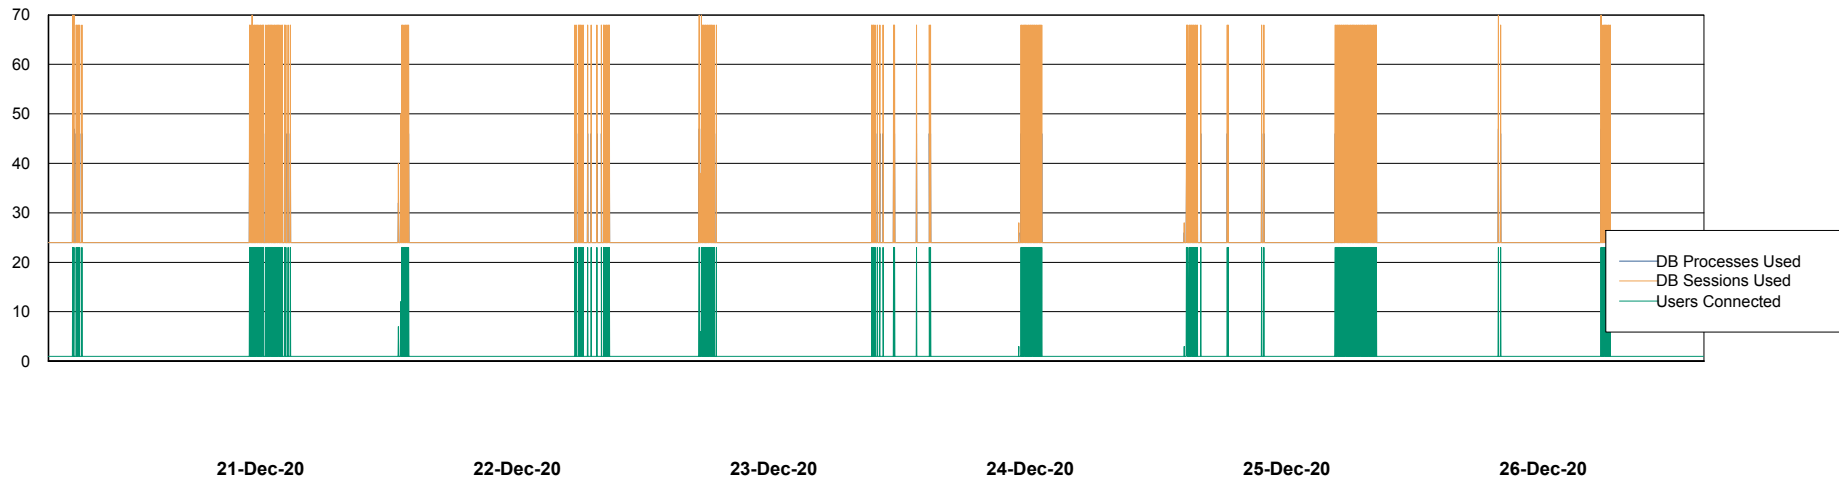

Weekly SLA Customer Report

Customer AUJ_Production
Database ID 41

Database Performance AUJ_DB4_Primary

Weekly SLA Customer Report

Customer AUJ_Production
Database ID 41

Database Performance AUJ_DB5_Standby

Weekly SLA Customer Report

Customer AUJ_Production
Database ID 41

Database Performance AUJ_DB6_Standby2

Weekly SLA Customer Report

Customer AUJ_Production
Database ID 41

Database Performance AUJDB_BI

Weekly SLA Customer Report