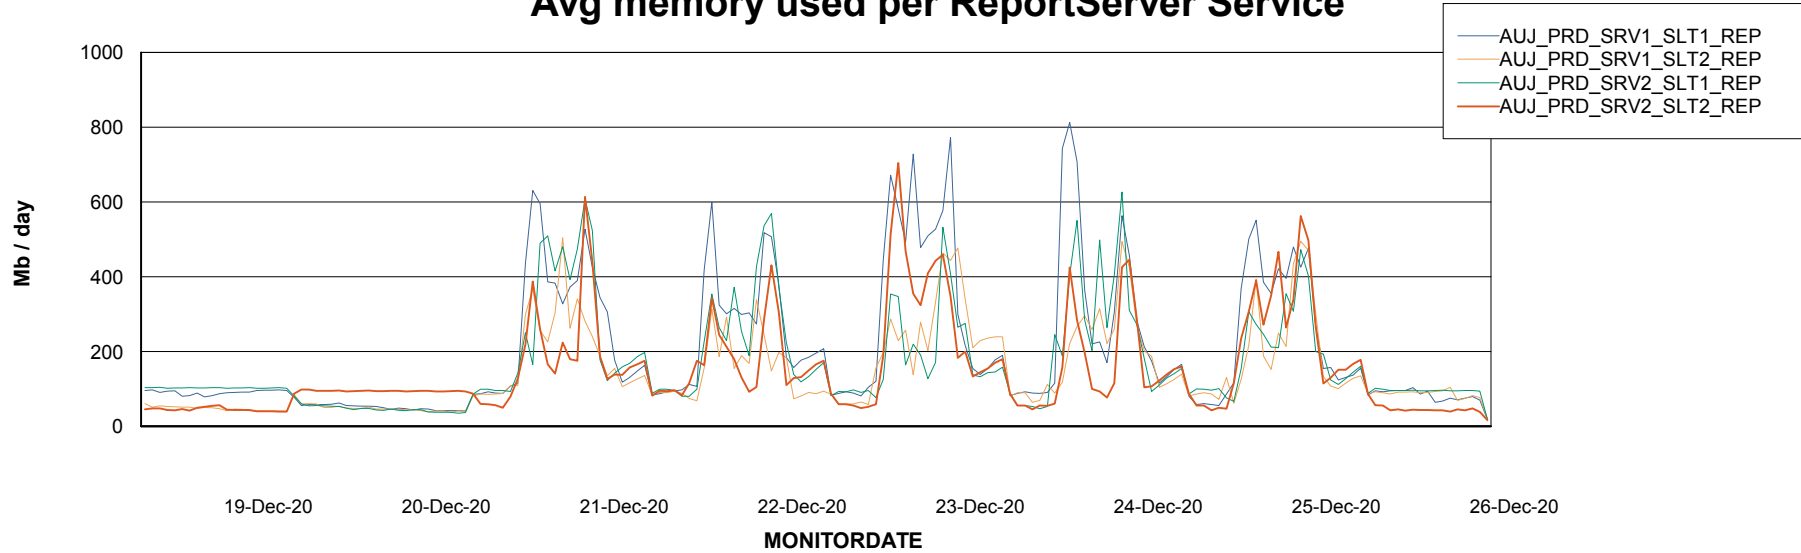

Avg memory used per ABS Server Service

Avg users per day per ABS server

Weekly SLA Customer Report

Customer AUJ_Production
Database ID 41

ABSolute Application ReportServer Services

Avg memory used per ReportServer Service