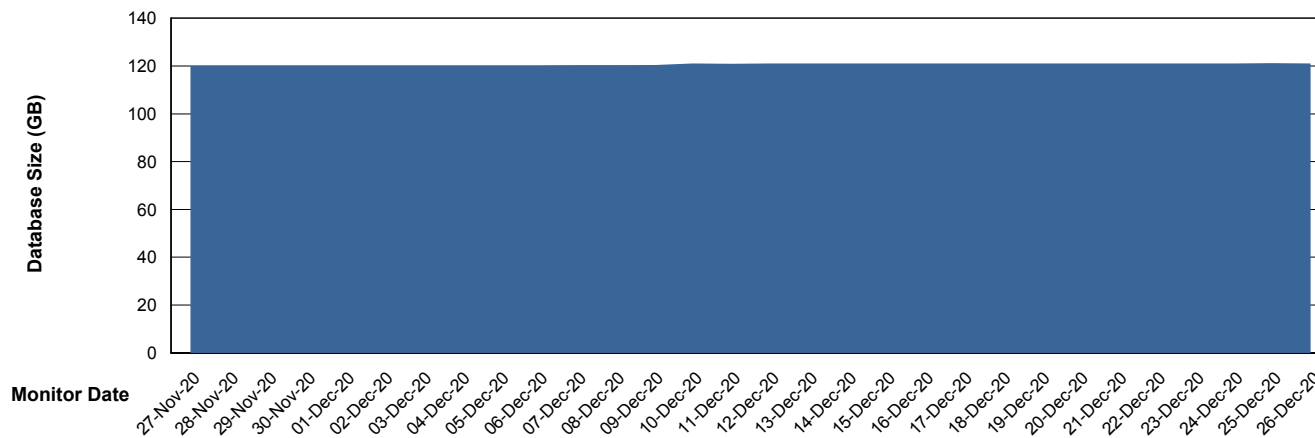

Customer AUJ_Production
Database ID 41

Database Performance AUJDB_BI_TS1

Weekly SLA Customer Report

Customer AUJ_Production
Database ID 41

DATABASE SIZE AUJ_DB4_Primary

Database growth over last month

DATABASE SIZE AUJDB_BI

Database growth over last month

Weekly SLA Customer Report

Customer AUJ_Production
Database ID 41

DATABASE SIZE AUJDB_BI_TS1

Database growth over last month

Weekly SLA Customer Report

Customer AUJ_Production
Database ID 41