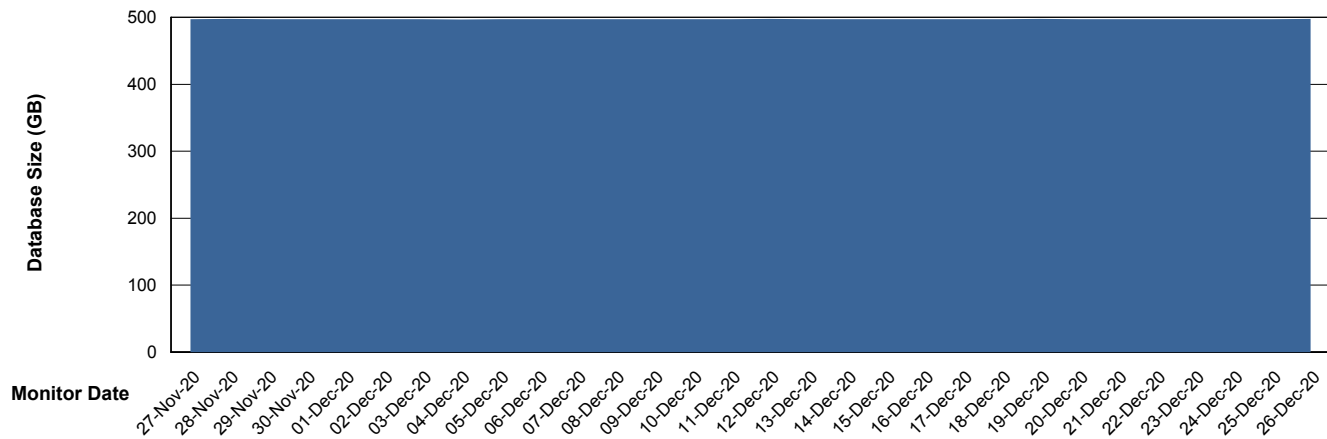

Database growth over last month

Weekly SLA Customer Report

Customer AUJ_Production
Database ID 41

DATABASE SIZE AUJDB_BI_TS1

Database growth over last month

Weekly SLA Customer Report

Customer AUJ_Production
Database ID 41