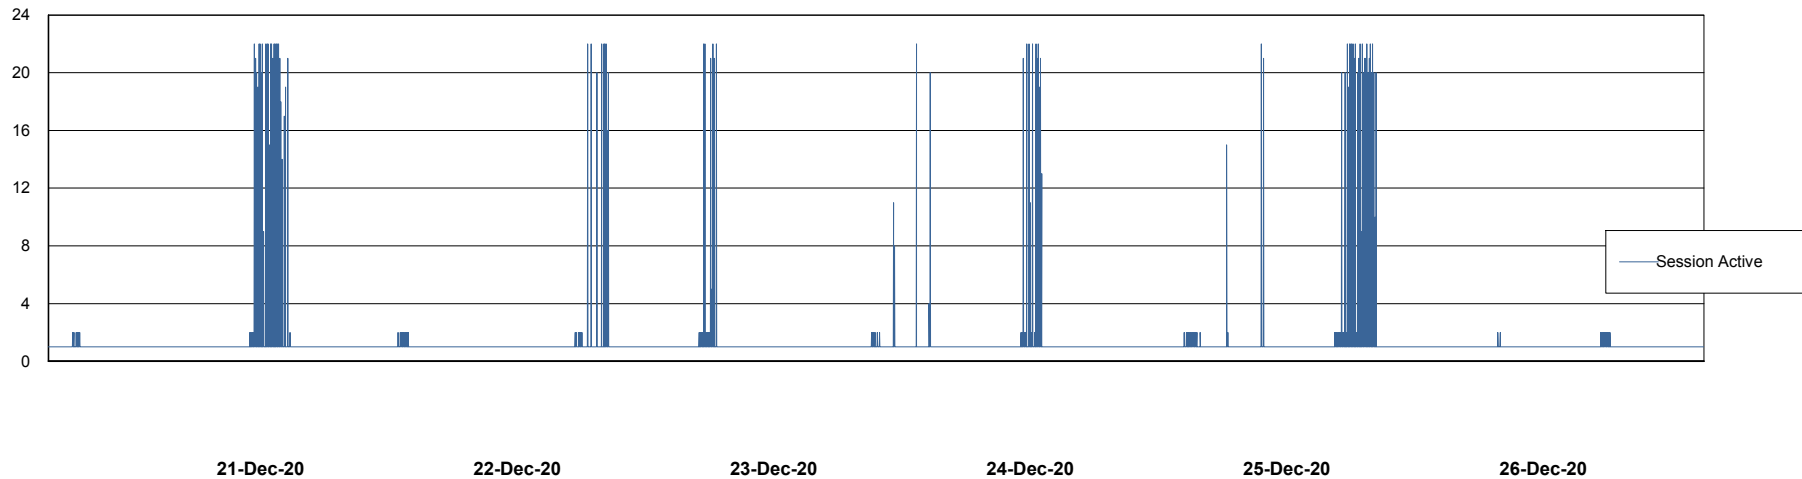

Weekly SLA Customer Report

Customer AUJ_Production
Database ID 41

Database Performance AUJ_DB4_Primary

Weekly SLA Customer Report

Customer AUJ_Production
Database ID 41

Database Performance AUJ_DB5_Standby

Weekly SLA Customer Report

Customer AUJ_Production
Database ID 41

Database Performance AUJ_DB6_Standby2

Weekly SLA Customer Report

Customer AUJ_Production
Database ID 41

Database Performance AUJDB_BI

Weekly SLA Customer Report