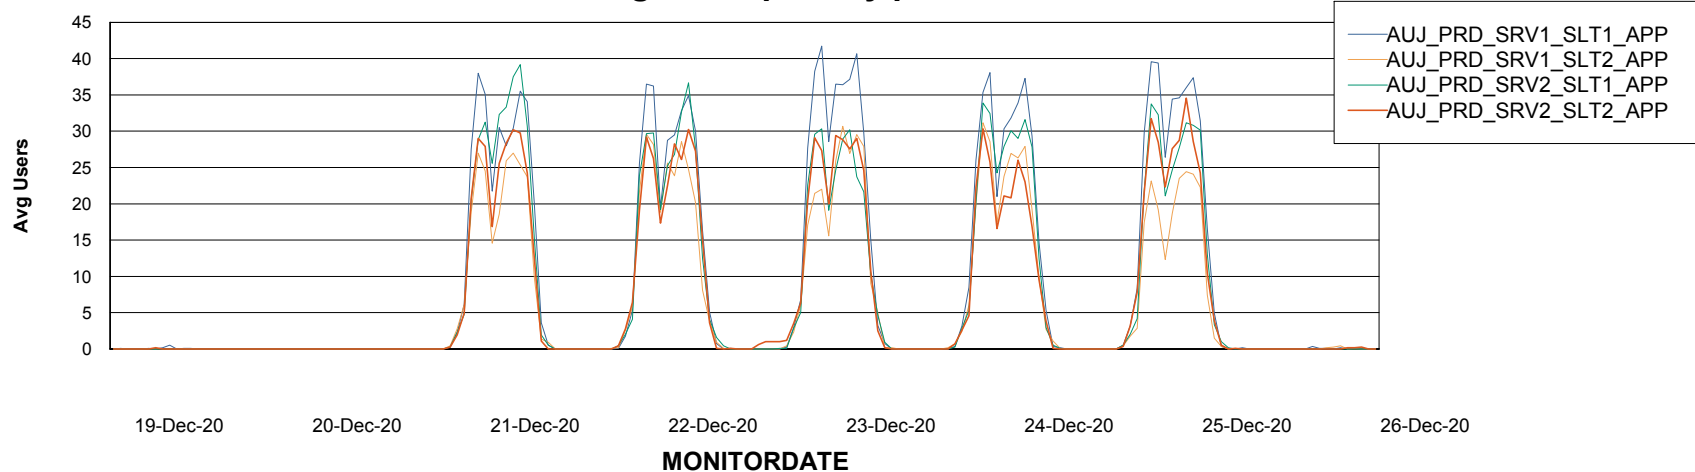

Avg users per day per ABS server