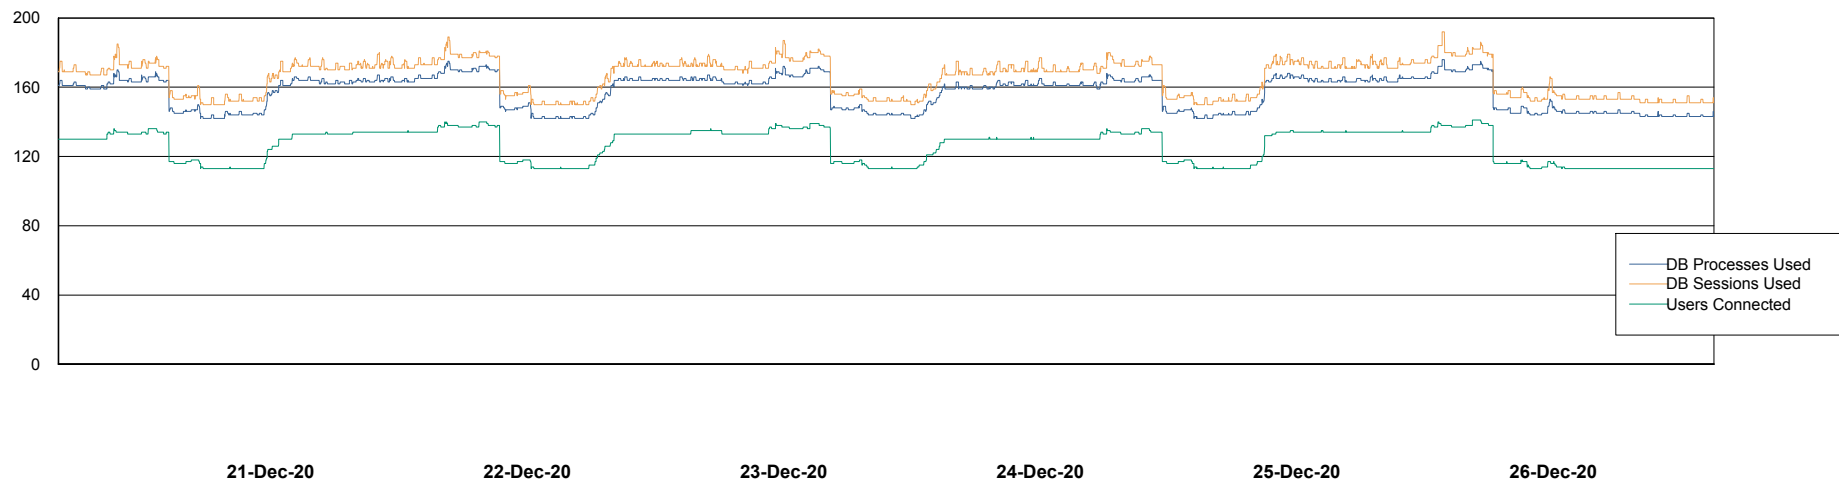

Weekly SLA Customer Report

Customer AUJ_Production
Database ID 41

Harddisk Usage AUJ_PRD_ORACLE_BI1

	Free disk space on / (%)	Total disk space on / (Gb)	Used disk space on / (Gb)
26-Dec-20	25	526	372
25-Dec-20	26	526	369
24-Dec-20	26	526	368
23-Dec-20	26	526	368
22-Dec-20	26	526	368
21-Dec-20	26	526	368
20-Dec-20	26	526	371

Weekly SLA Customer Report

Customer AUJ_Production
Database ID 41

Database Performance AUJ_DB4_Primary

Weekly SLA Customer Report

Customer AUJ_Production
Database ID 41

Database Performance AUJ_DB5_Standby