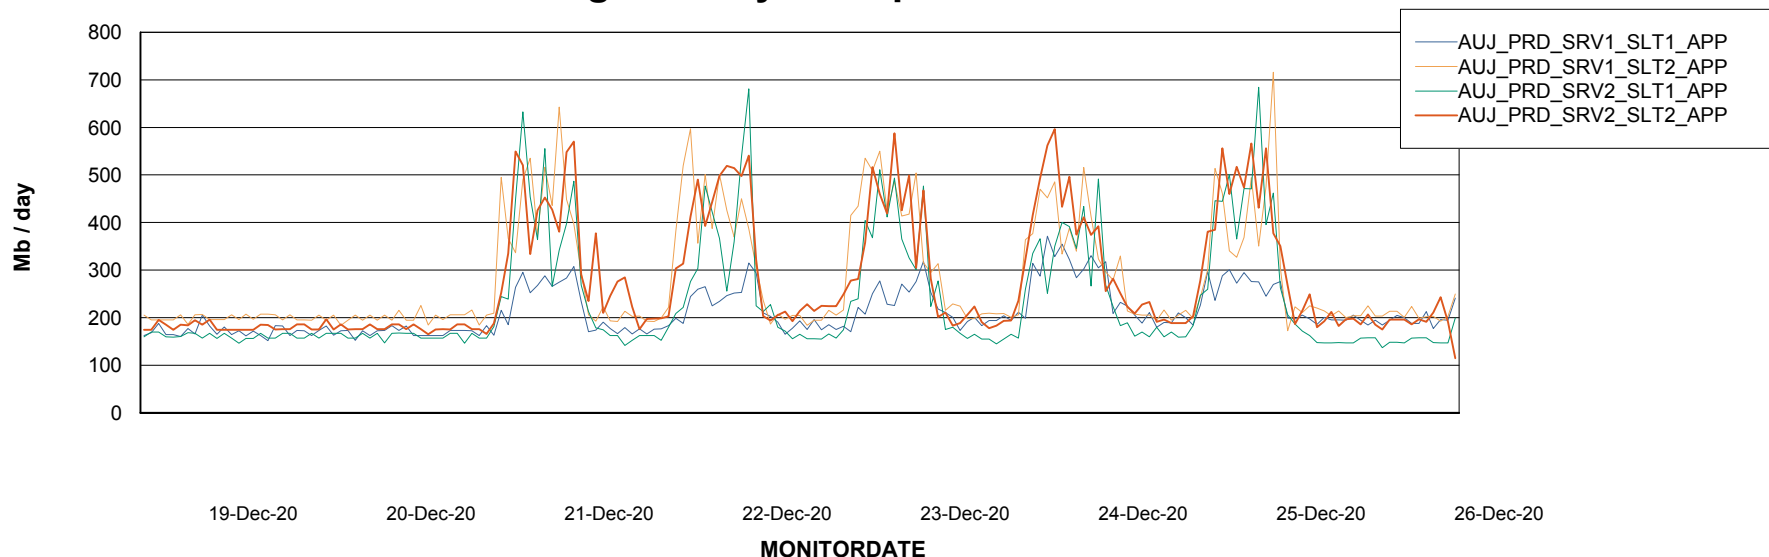

ABSSolute Application Server Services

Avg memory used per ABS Server Service