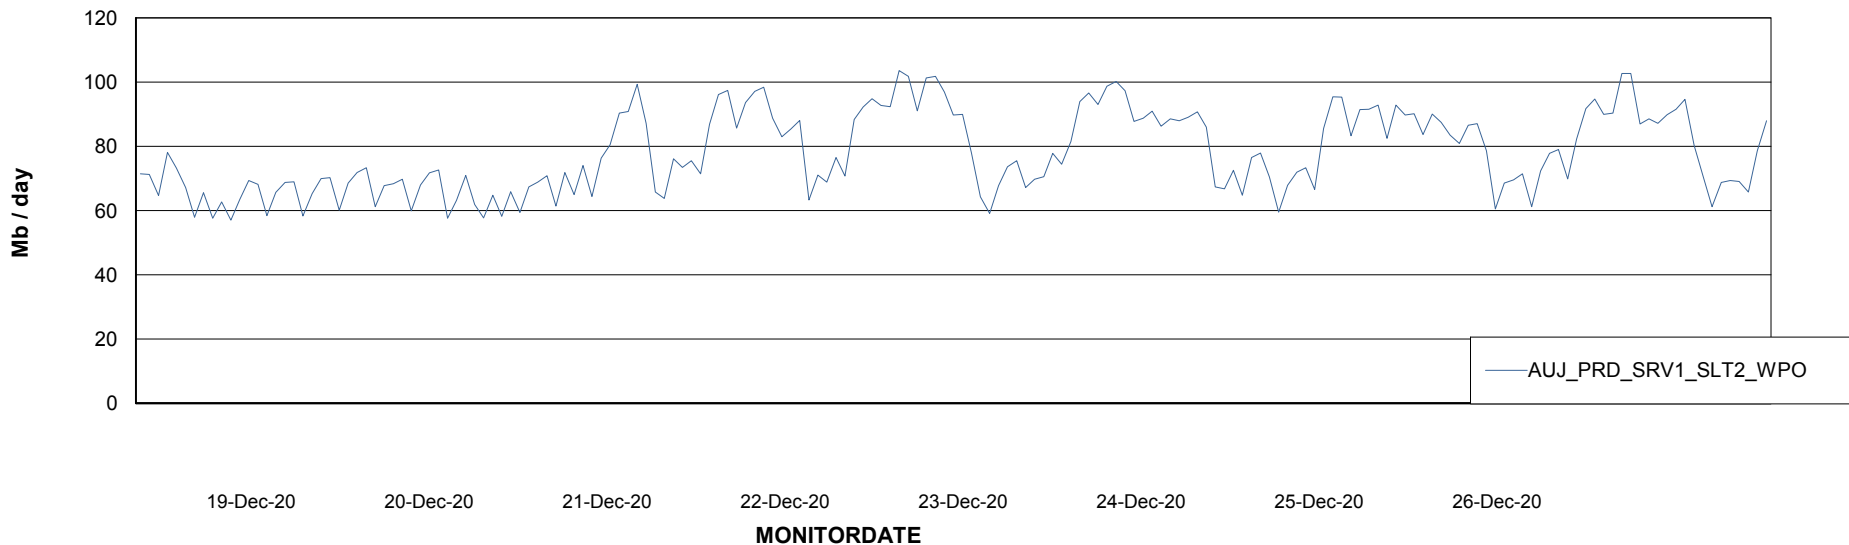

ABSSolute Web Component Services

Avg memory used per ABS Web component