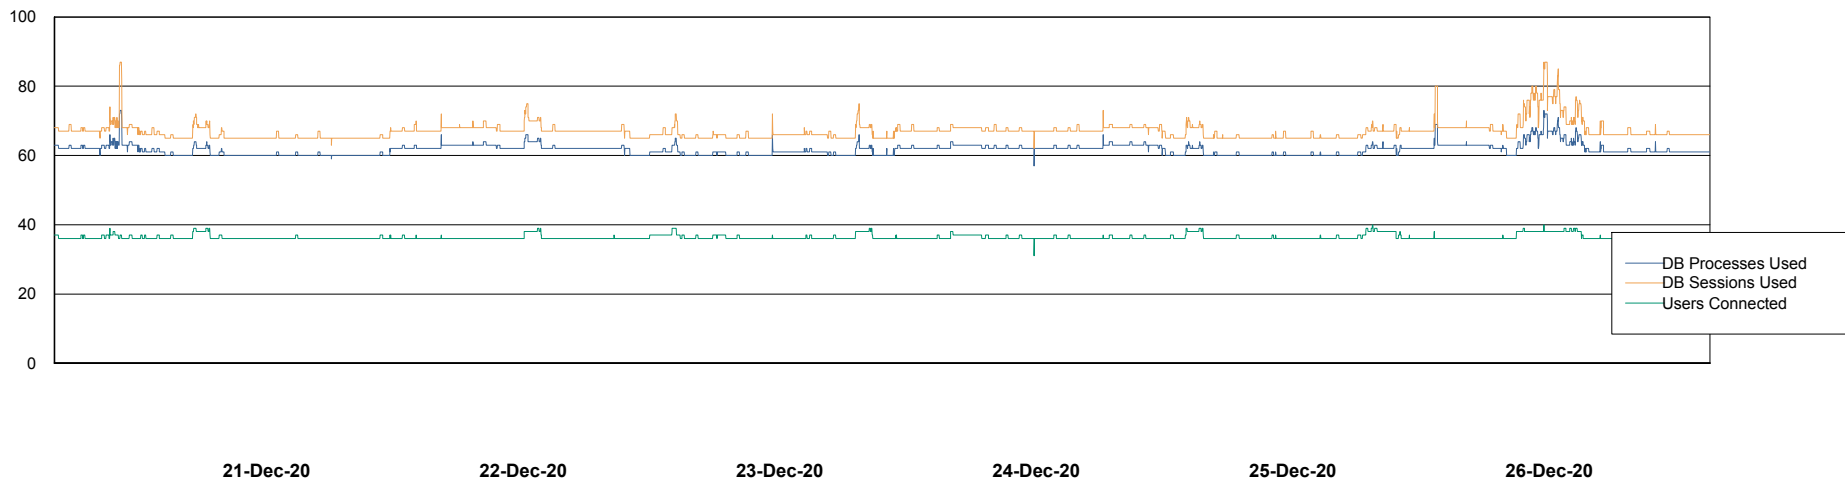

Database Performance AUJDB_BI_TS1