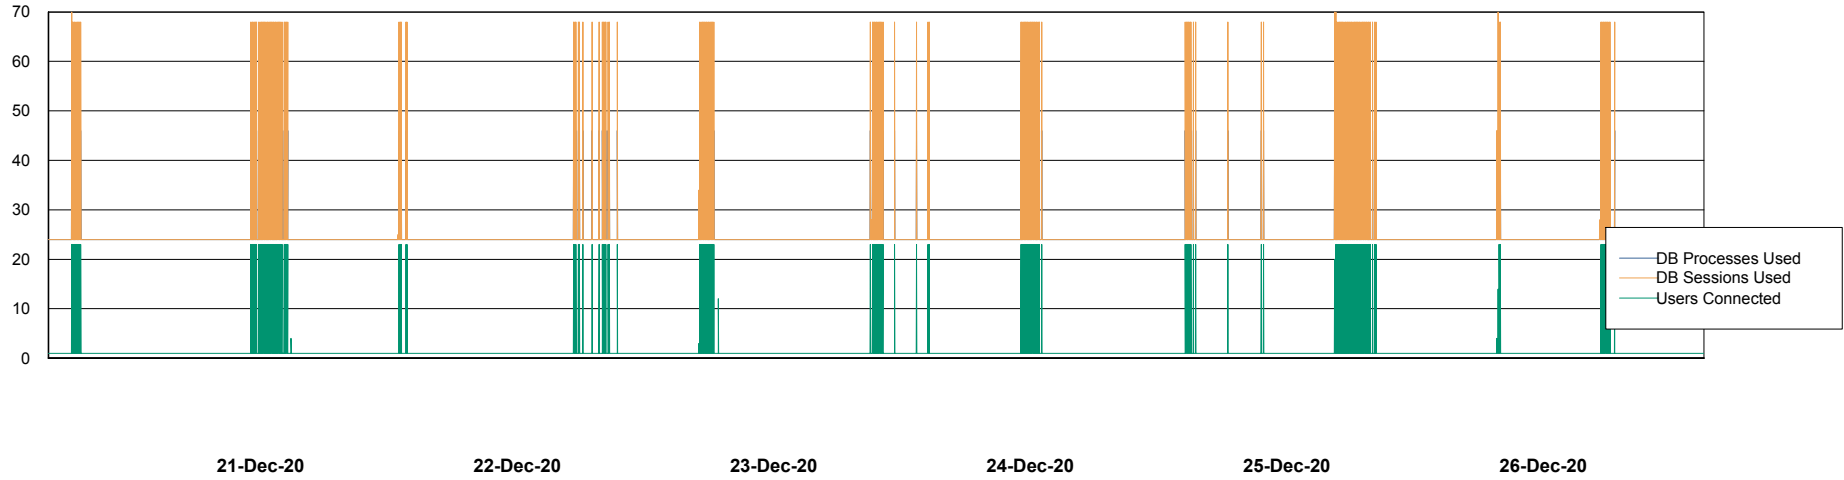

Weekly SLA Customer Report

Customer AUJ_Production
Database ID 41

Database Performance AUJ_DB4_Primary

Weekly SLA Customer Report

Customer AUJ_Production
Database ID 41

Database Performance AUJ_DB5_Standby

Weekly SLA Customer Report

Customer AUJ_Production
Database ID 41

Database Performance AUJ_DB6_Standby2

Weekly SLA Customer Report

Customer AUJ_Production
Database ID 41

Database Performance AUJDB_BI

Weekly SLA Customer Report