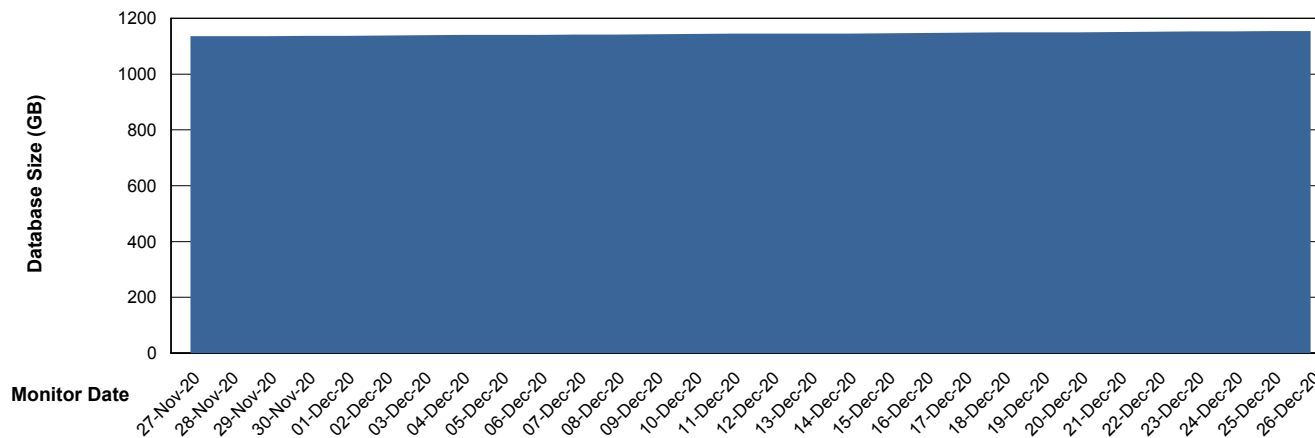

Customer AUJ_Production
Database ID 41

Database Performance AUJDB_BI_TS1

Weekly SLA Customer Report

Customer AUJ_Production
Database ID 41

DATABASE SIZE AUJ_DB4_Primary

Database growth over last month

DATABASE SIZE AUJDB_BI

Database growth over last month

Weekly SLA Customer Report

Customer AUJ_Production
Database ID 41

DATABASE SIZE AUJDB_BI_TS1

Database growth over last month

Weekly SLA Customer Report

Customer AUJ_Production
Database ID 41