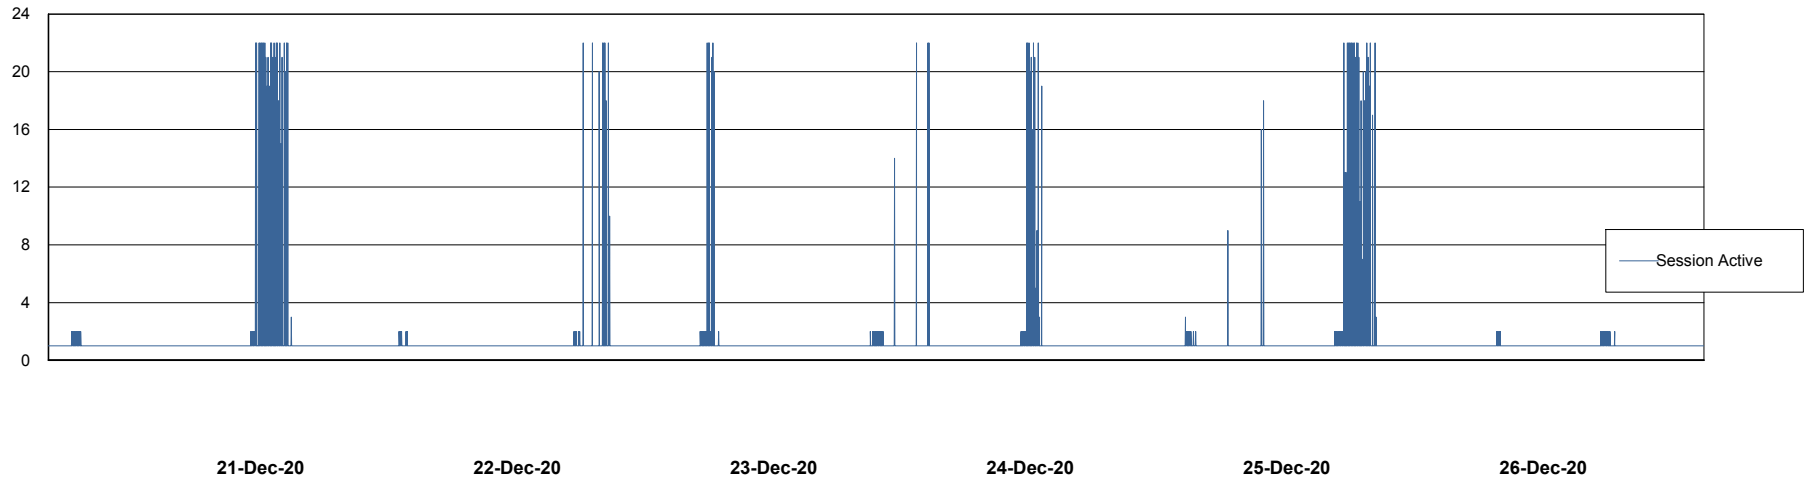

Weekly SLA Customer Report

Customer AUJ_Production
Database ID 41

Database Performance AUJ_DB4_Primary

Weekly SLA Customer Report

Customer AUJ_Production
Database ID 41

Database Performance AUJ_DB5_Standby

Weekly SLA Customer Report

Customer AUJ_Production
Database ID 41

Database Performance AUJ_DB6_Standby2

Weekly SLA Customer Report

Customer AUJ_Production
Database ID 41

Database Performance AUJDB_BI

Weekly SLA Customer Report