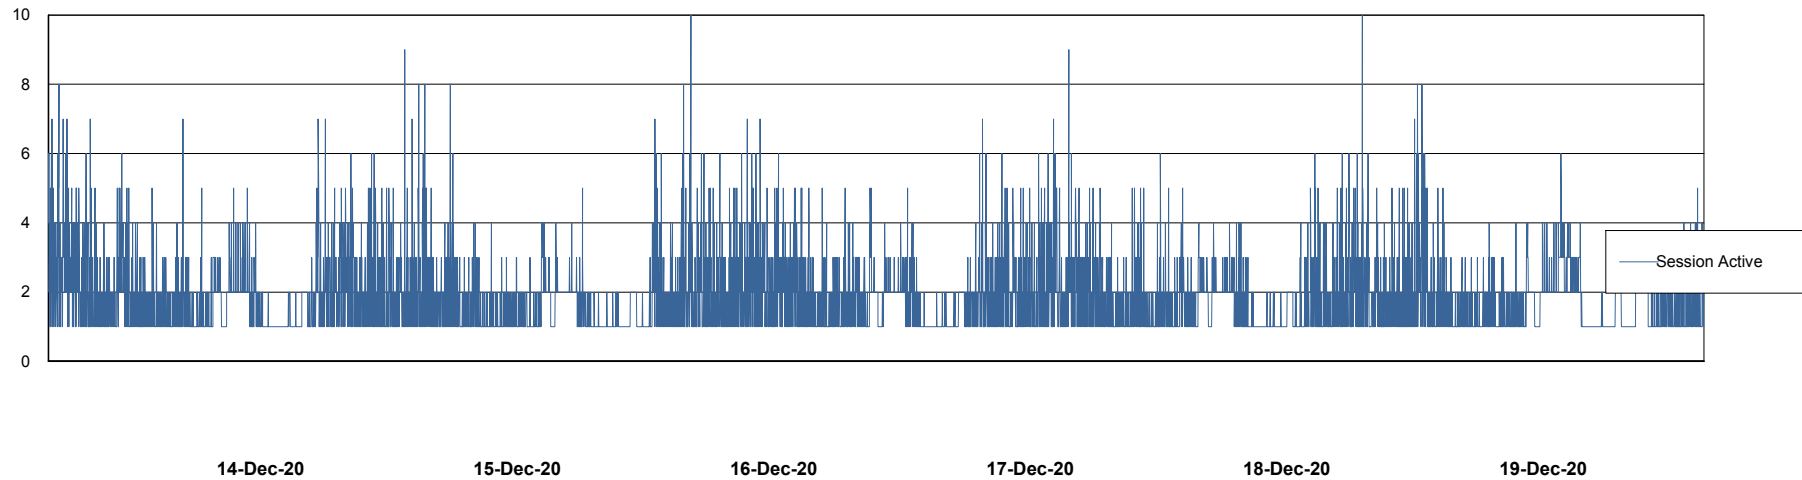

Database Performance VOSDB_Production

DB Processes Max 500
DB Sessions Max 772