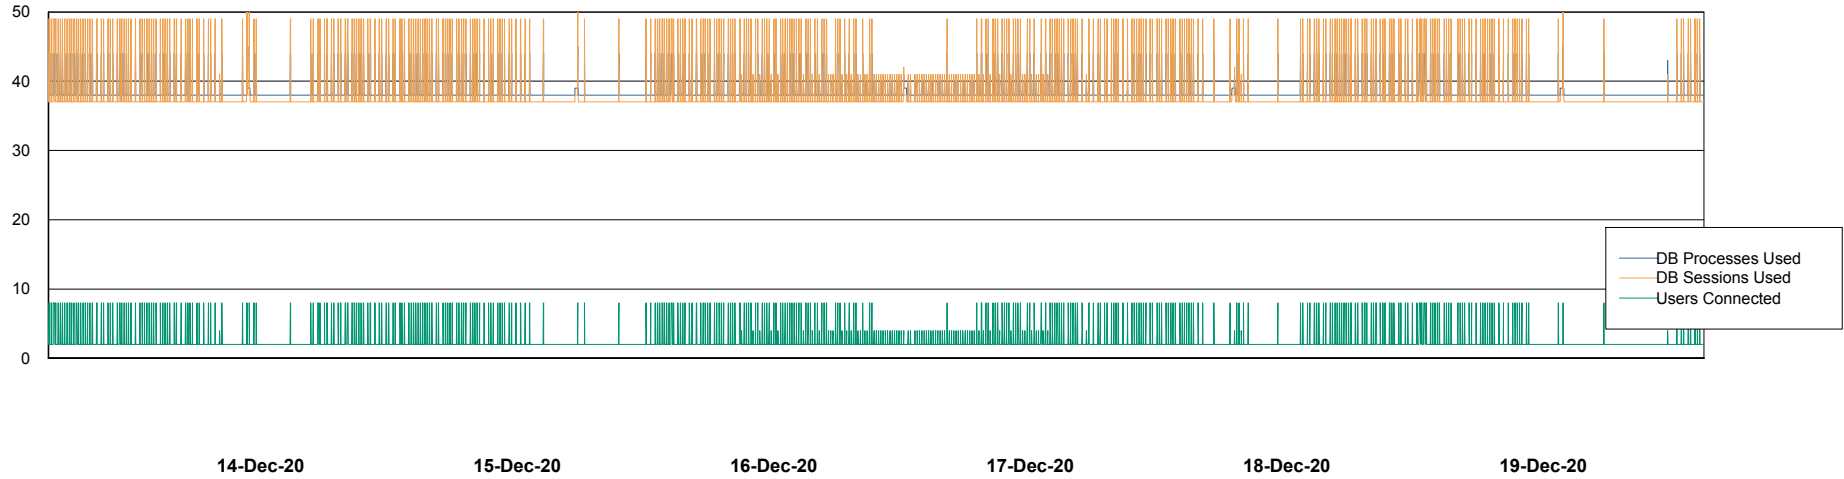

Database Performance VOSDB_Production

DB Processes Max 500
DB Sessions Max 772

Weekly SLA Customer Report

Customer VOS_Production
Database ID 68

Database Performance VOSDB_Standby

DB Processes Max 300
DB Sessions Max 472