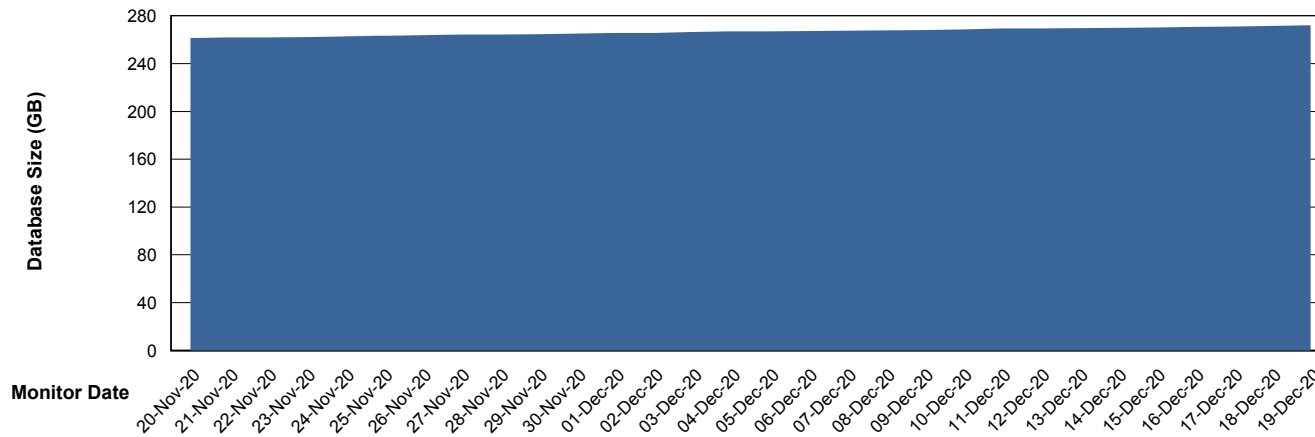

Weekly SLA Customer Report

Customer VOS_Production
Database ID 68

DATABASE SIZE VOSBIDB_Production

Database growth over last month

DATABASE SIZE VOSDB_Production

Database growth over last month

Weekly SLA Customer Report