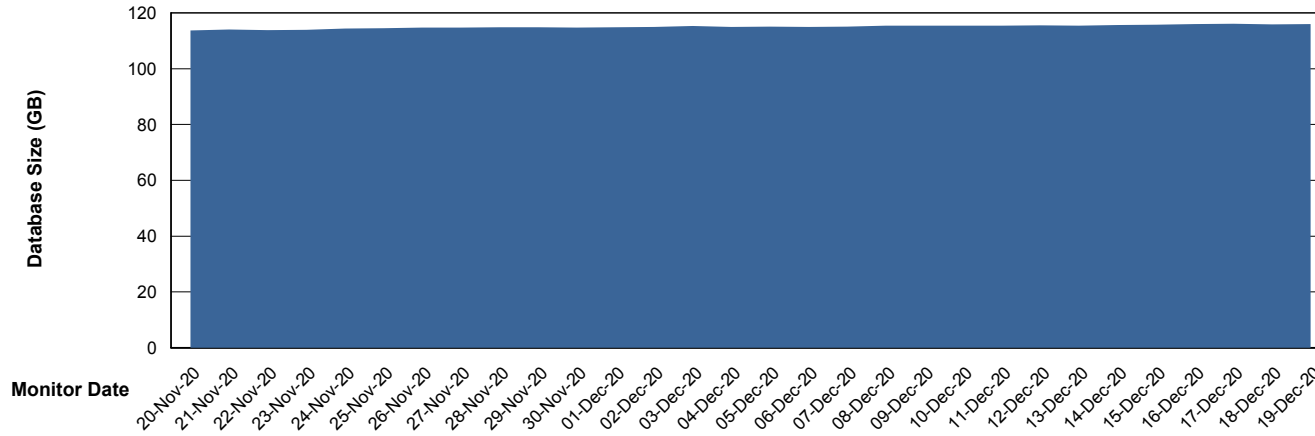

Database Performance VOSDB_Production

DB Processes Max 500
DB Sessions Max 772

Weekly SLA Customer Report

Customer VOS_Production
Database ID 68

Database Performance VOSDB_Standby

DB Processes Max 300
DB Sessions Max 472

Weekly SLA Customer Report

Customer VOS_Production
Database ID 68

DATABASE SIZE VOSBIDB_Production

Database growth over last month

DATABASE SIZE VOSDB_Production

Database growth over last month

Weekly SLA Customer Report