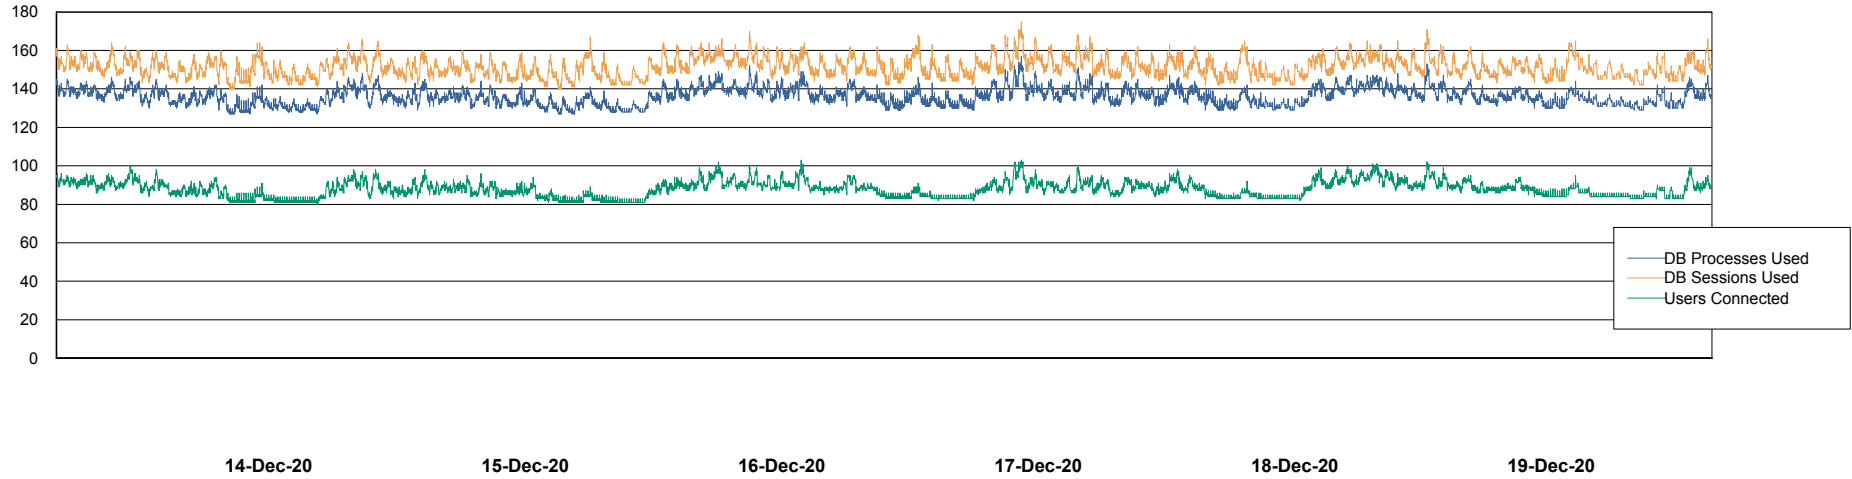

Database Performance VOSDB_Production

DB Processes Max 500
DB Sessions Max 772