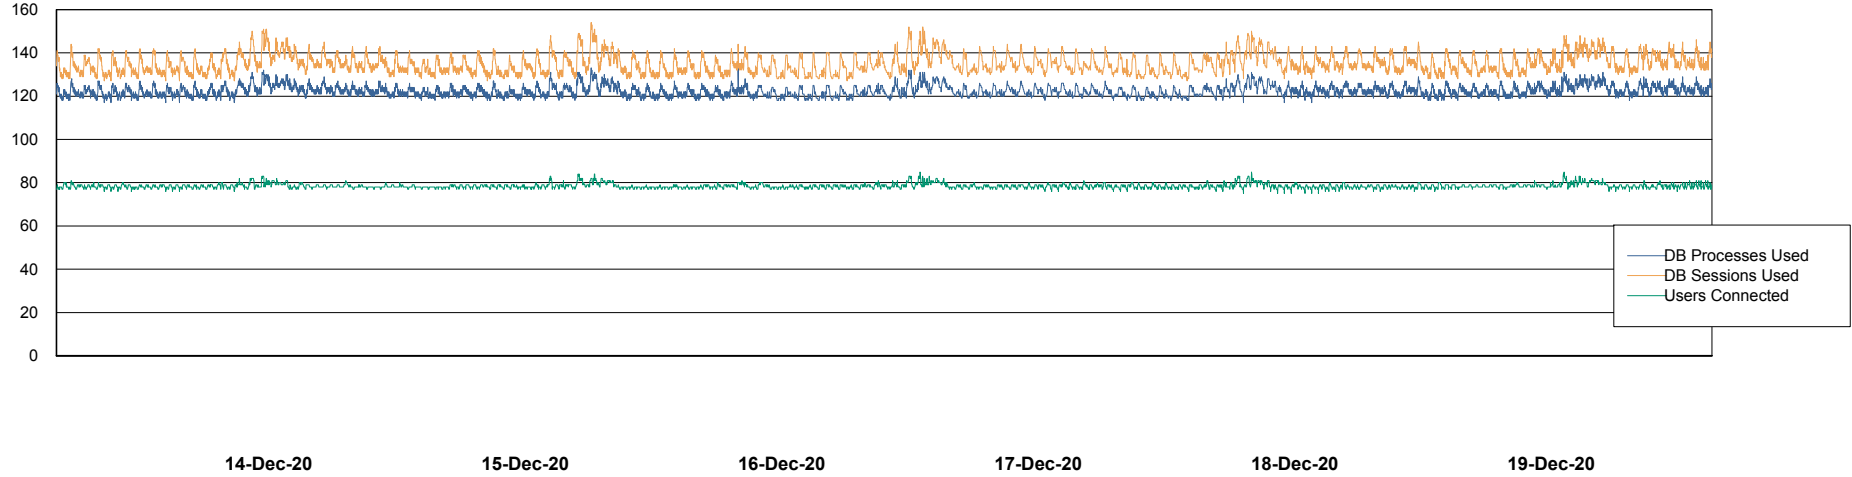

Database Performance VOSBIDB_Production

DB Processes Max 300
DB Sessions Max 472