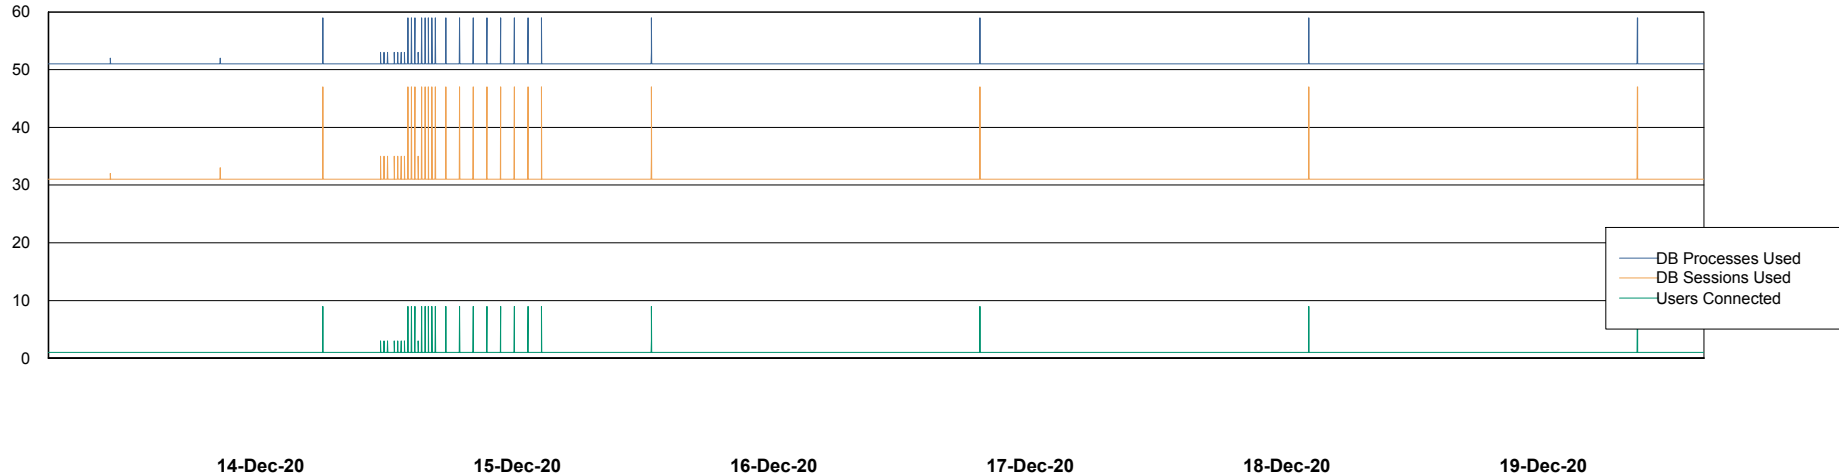

Weekly SLA Customer Report

Customer STK_Production
Database ID 82

Database Performance STKDB_ABS1 Production Database

DB Processes Max 500
DB Sessions Max 776

Weekly SLA Customer Report

Customer STK_Production
Database ID 82

Database Performance STKDB_ABS1SB Standby Database

DB Processes Max 500
DB Sessions Max 774

Weekly SLA Customer Report

Customer STK_Production
 Database ID 82

DATABASE SIZE STKDB_ABS1 Production Database

Database growth over last month