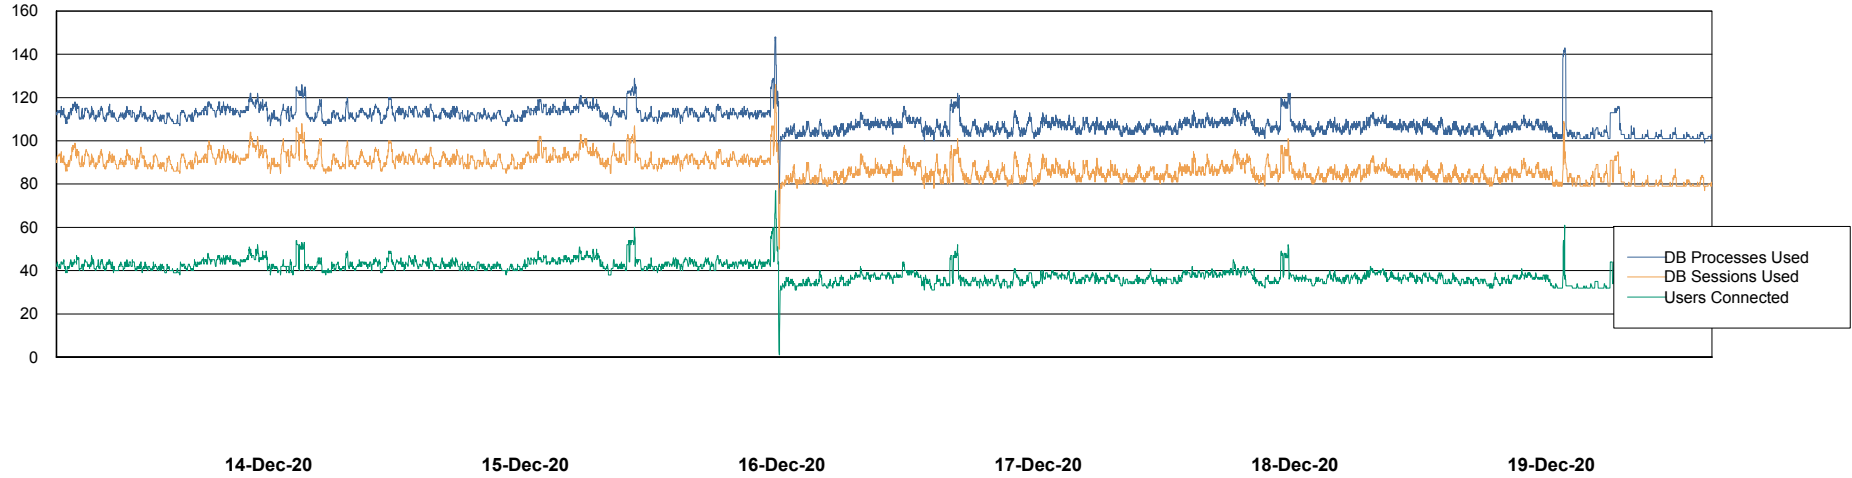

Database Performance STKDB_ABS1 Production Database

DB Processes Max 500
DB Sessions Max 776