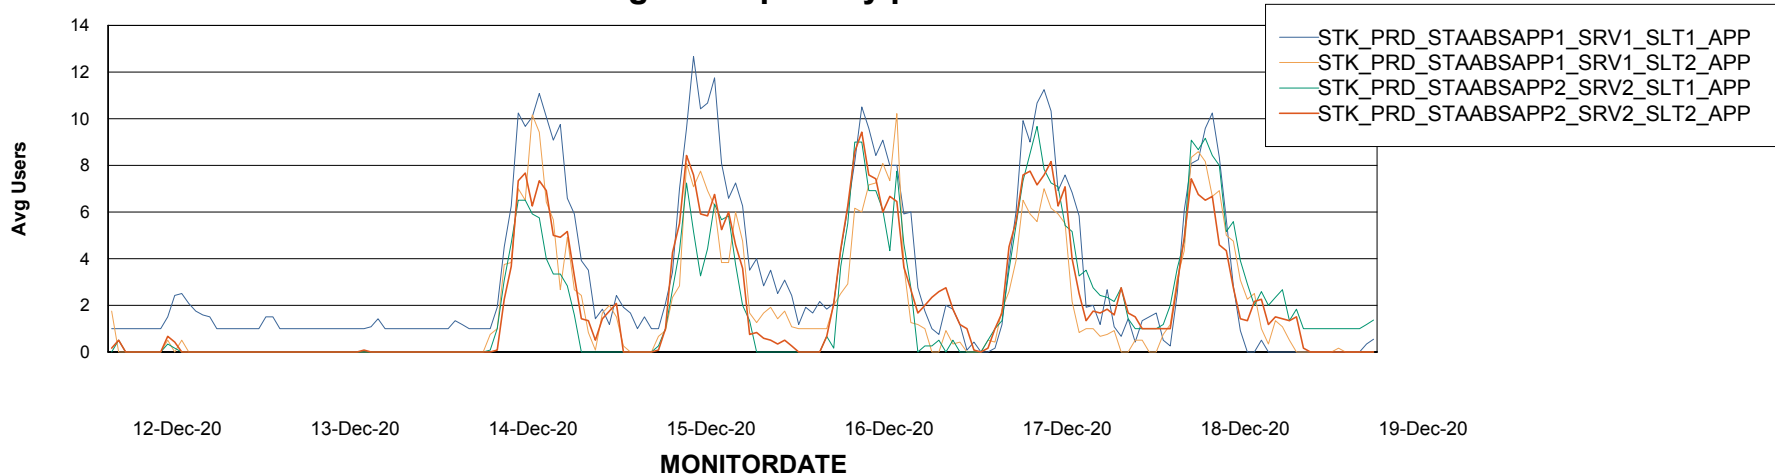

Avg users per day per ABS server