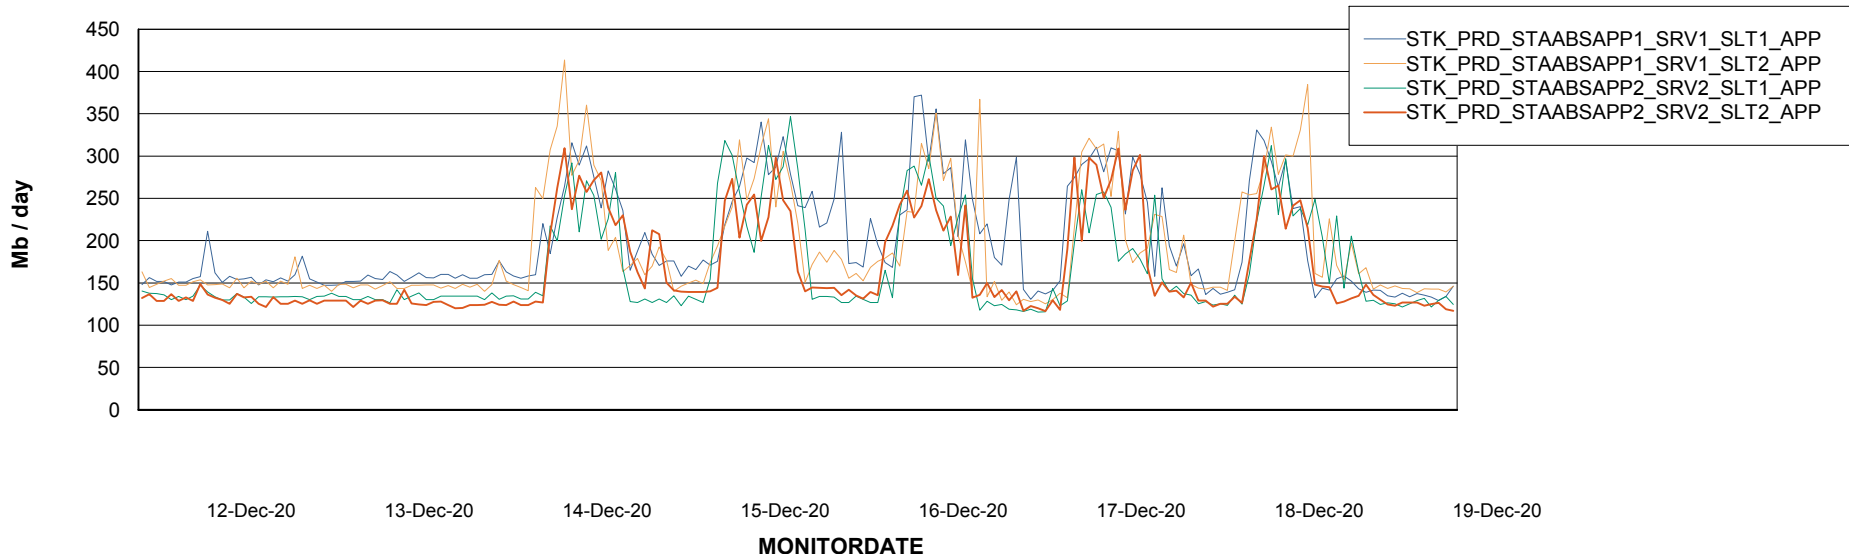

ABSSolute Application Server Services

Avg memory used per ABS Server Service