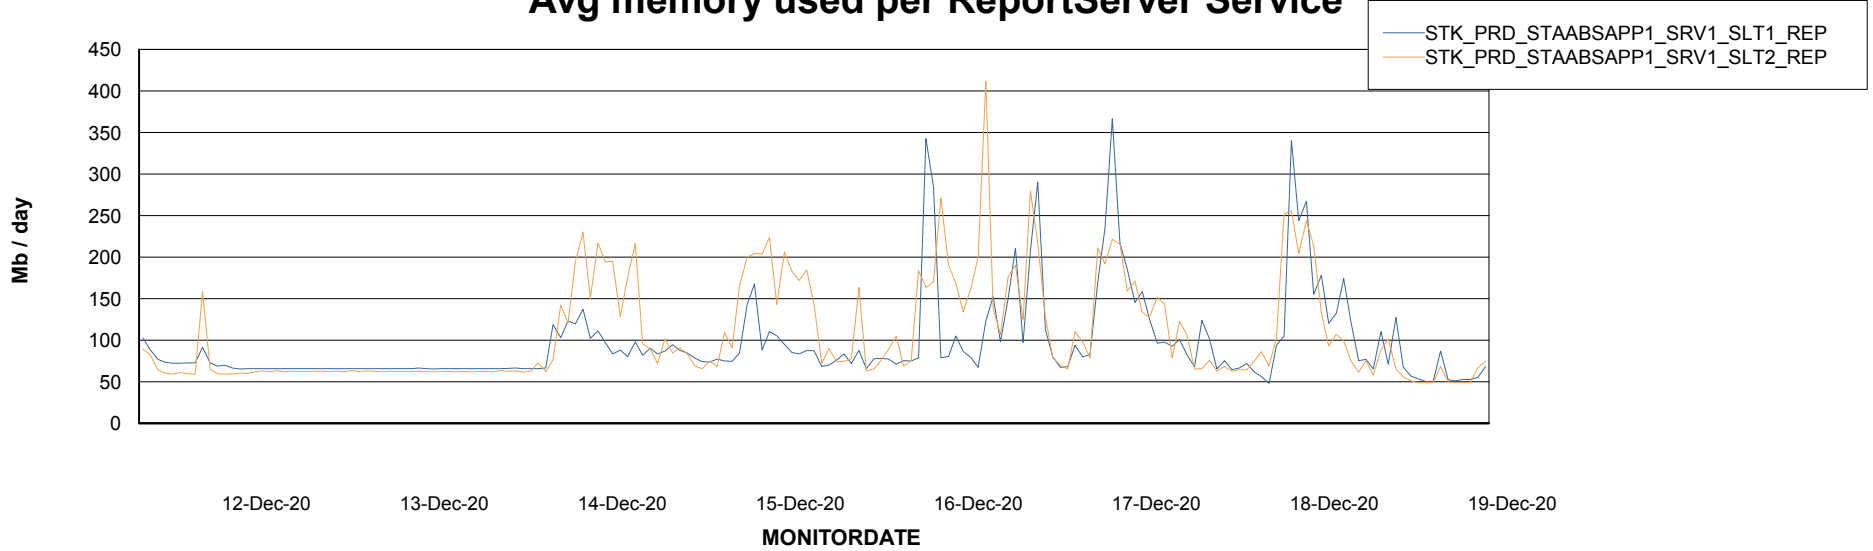

Avg memory used per ABS Server Service

Avg users per day per ABS server

Weekly SLA Customer Report

Customer STK_Production
Database ID 82

ABSSolute Application ReportServer Services

Avg memory used per ReportServer Service