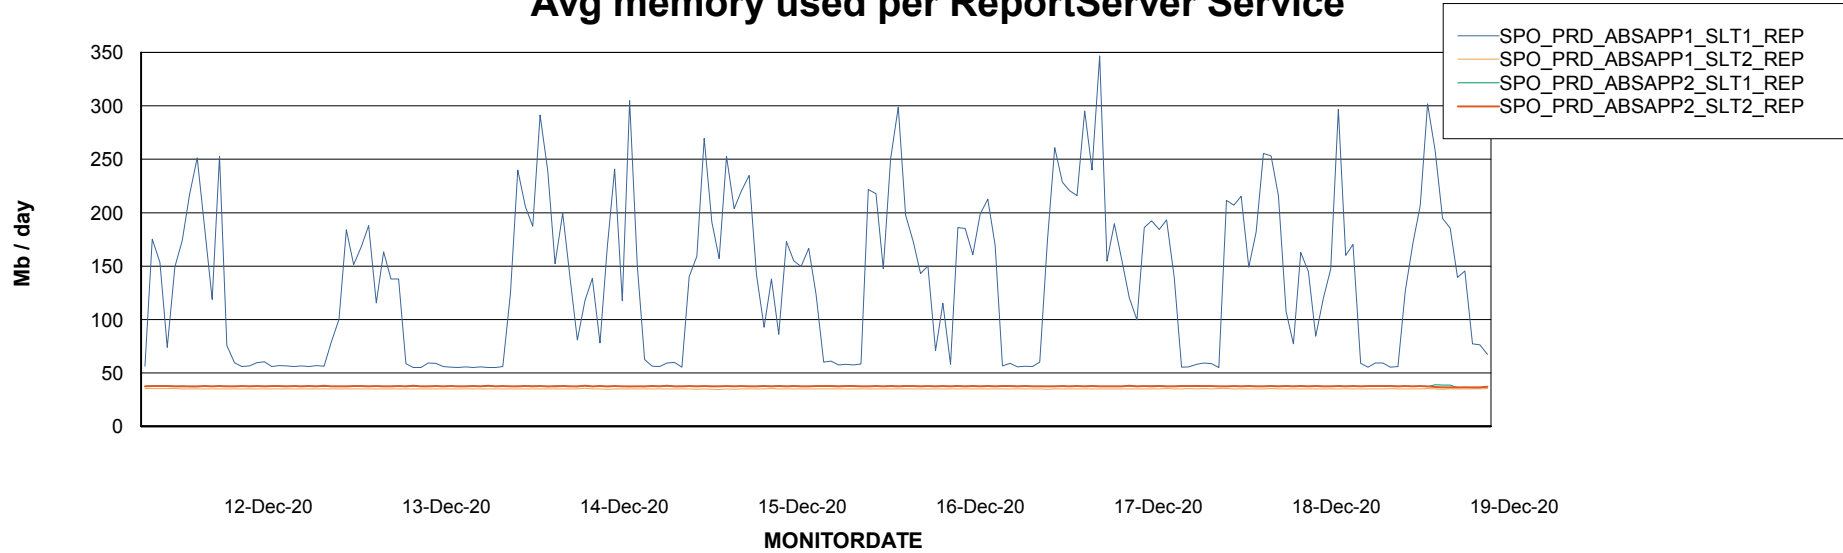

Avg users per day per ABS server

Weekly SLA Customer Report

Customer SPO_Production Silver
Database ID 57

ABSSolute Application ReportServer Services

Avg memory used per ReportServer Service

Weekly SLA Customer Report