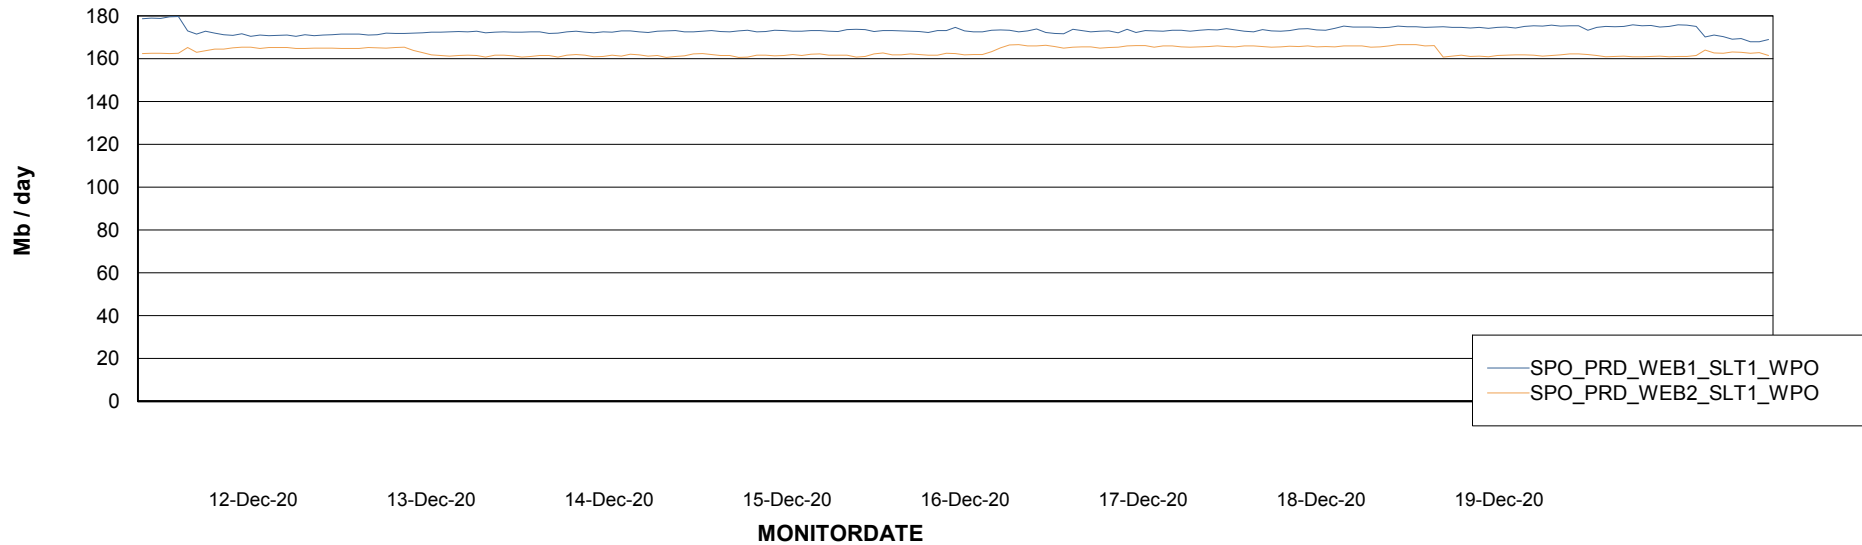

ABSSolute Web Component Services

Avg memory used per ABS Web component