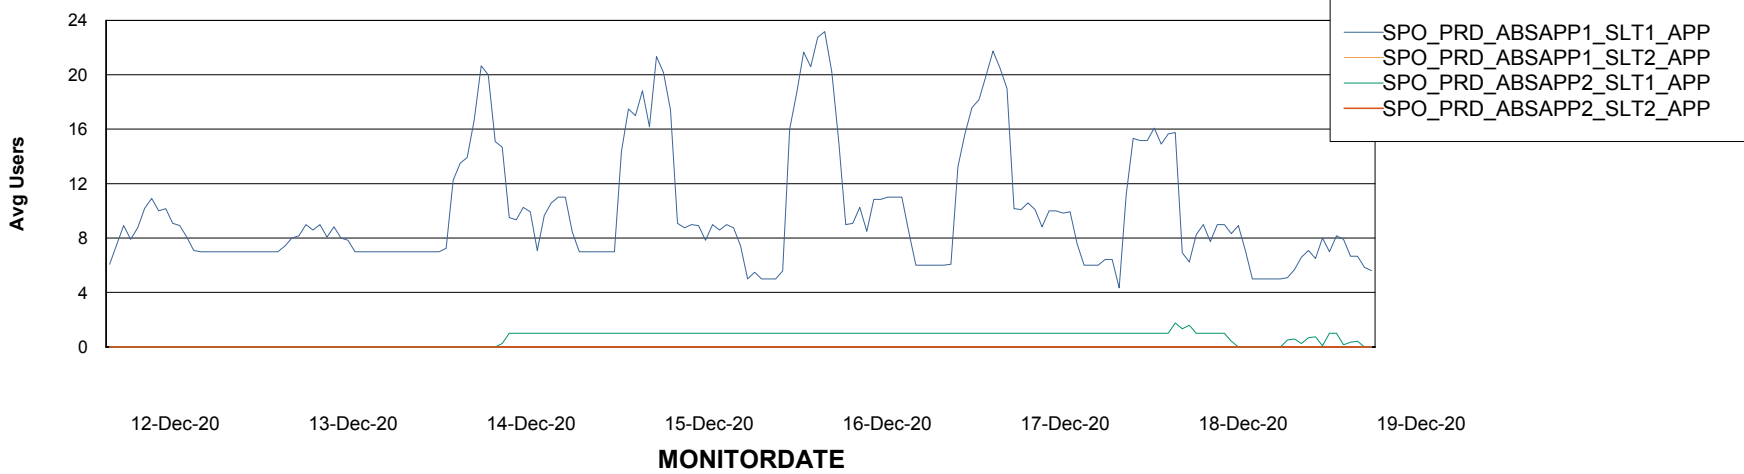

Avg users per day per ABS server