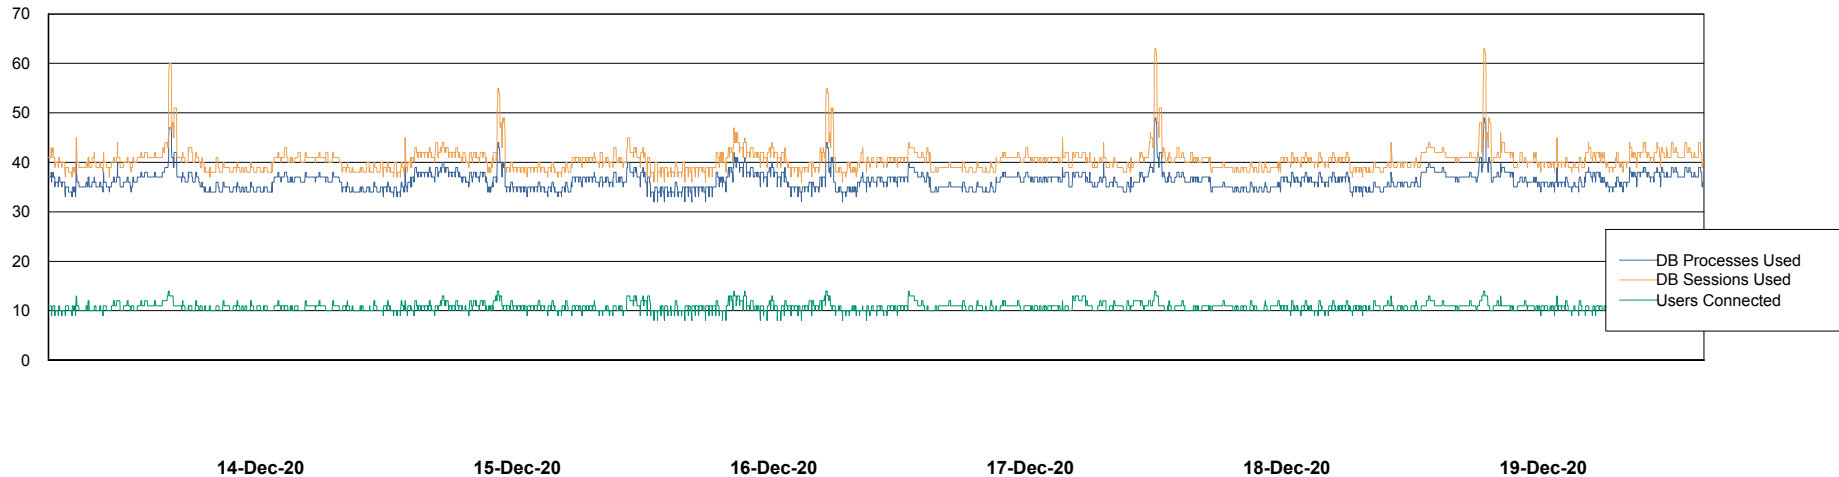

Weekly SLA Customer Report

Customer SPO_Production Silver
 Database ID 57

Harddisk Usage SPO_PRD_ORACLE_BI1

	Free disk space on c: (%)	Total disk space on c: (Gb)	Free disk space on d: (%)	Total disk space on d: (Gb)	Free disk space on e: (%)	Total disk space on e: (Gb)	Free disk space on f: (%)	Total disk space on f: (Gb)
19-Dec-20	21	80	37	200	100	100	100	50
18-Dec-20	21	80	37	200	100	100	100	50
17-Dec-20	21	80	37	200	100	100	100	50
16-Dec-20	21	80	37	200	100	100	100	50
15-Dec-20	21	80	37	200	100	100	100	50
14-Dec-20	21	80	37	200	100	100	100	50
13-Dec-20	21	80	37	200	100	100	100	50

Weekly SLA Customer Report

Customer SPO_Production Silver
Database ID 57

Database Performance SPODB_BI

DB Processes Max 500
DB Sessions Max 772

Weekly SLA Customer Report

Customer SPO_Production Silver
Database ID 57