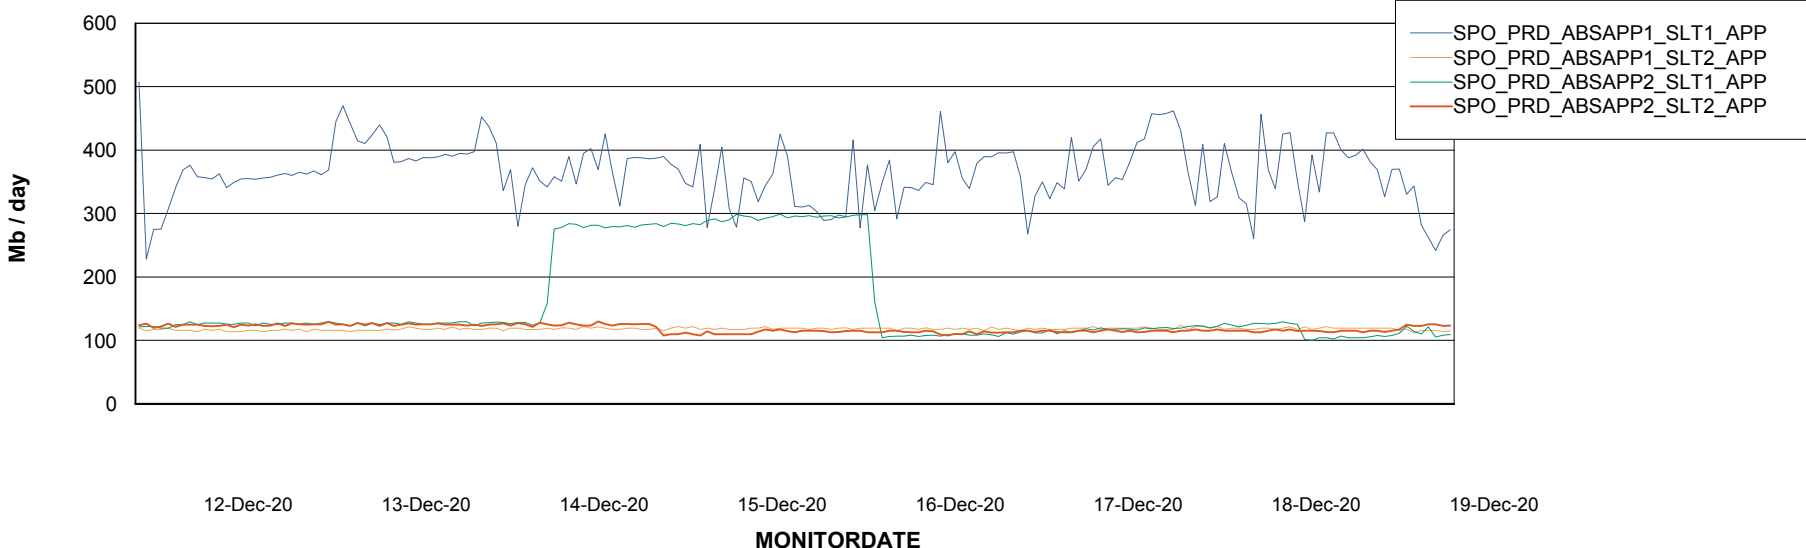

Standby Database Health SPO_Production Silver

Recovery lag for last 7 days

Weekly SLA Customer Report

Customer SPO_Production Silver
Database ID 57

ABSolute Application Server Services

Avg memory used per ABS Server Service