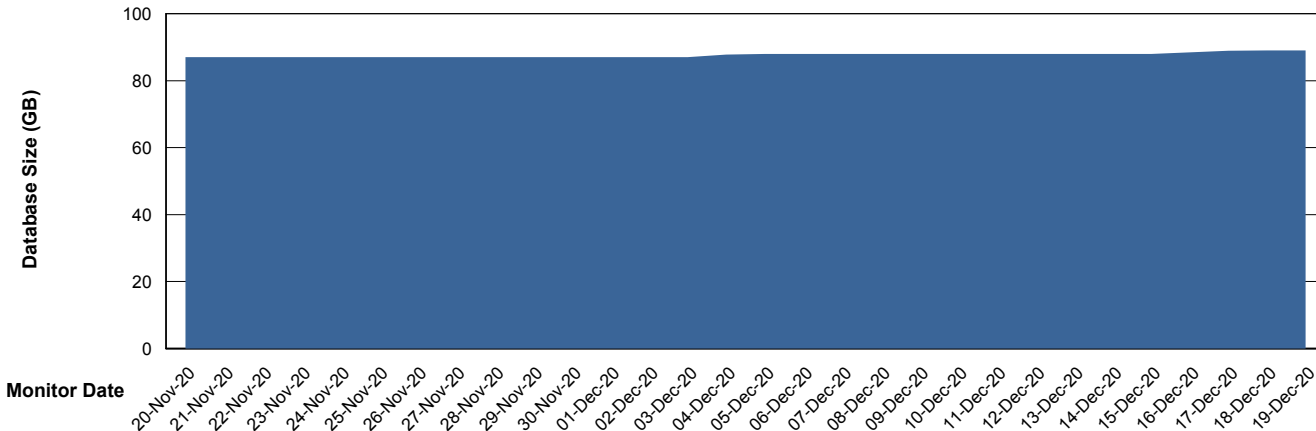

Weekly SLA Customer Report

Customer SPO_Production Silver
Database ID 57

DATABASE SIZE SPODB_BI

Database growth over last month

DATABASE SIZE SPODB_Production

Database growth over last month

Weekly SLA Customer Report

Customer SPO_Production Silver
Database ID 57

Database Tablespace		SPODB_BI		
Date	Tablespace Name	Filesize (Gb)	Usedsize (Gb)	Percentage free
19-Dec-20	ABSDATA	28	19	32
	INDX	32	26	19
18-Dec-20	ABSDATA	28	19	32
	INDX	32	26	19
17-Dec-20	ABSDATA	28	19	32
	INDX	32	26	19
16-Dec-20	ABSDATA	28	19	32
	INDX	32	26	19
15-Dec-20	ABSDATA	28	19	32
	INDX	32	26	19
14-Dec-20	ABSDATA	28	19	32
	INDX	32	26	19
13-Dec-20	ABSDATA	28	19	32
	INDX	32	26	19