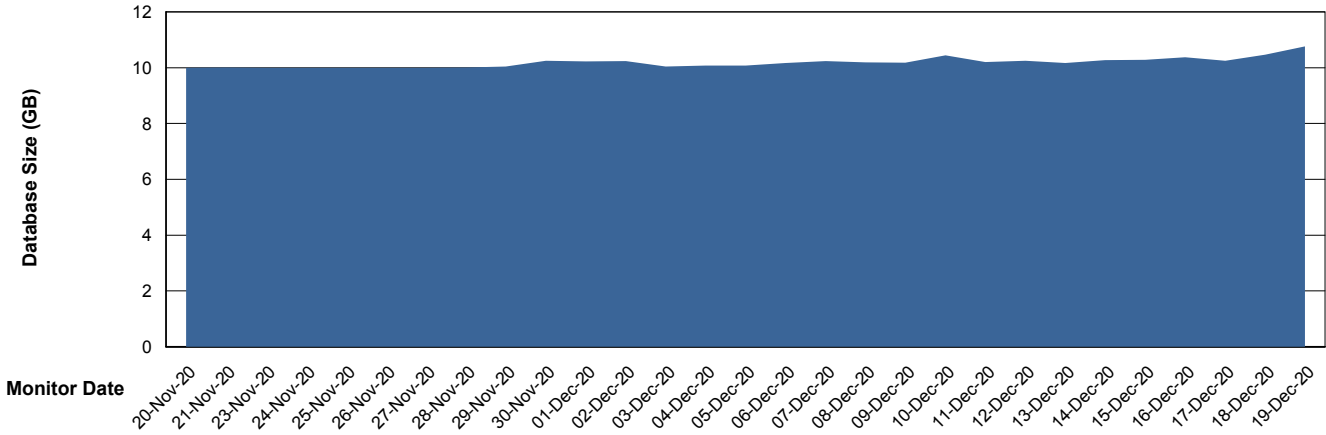

Database Performance SPIDB_Standby

DB Processes Max 500
DB Sessions Max 772

Weekly SLA Customer Report

Customer SPI_Production
 Database ID 49

DATABASE SIZE SPIDB_Production

Database growth over last month

Database Tablespace SPIDB_Production

Date	Tablespace Name	Filesize (Gb)	Usedsize (Gb)	Percentage free
19-Dec-20	ABSDATA	4	3	25
	INDX	8	4	50
18-Dec-20	ABSDATA	4	3	25
	INDX	8	4	50
17-Dec-20	ABSDATA	4	3	25
	INDX	8	4	50
16-Dec-20	ABSDATA	4	3	25
	INDX	8	4	50
15-Dec-20	ABSDATA	4	3	25
	INDX	8	4	50
14-Dec-20	ABSDATA	4	3	25
	INDX	8	4	50
13-Dec-20	ABSDATA	4	3	25
	INDX	8	4	50