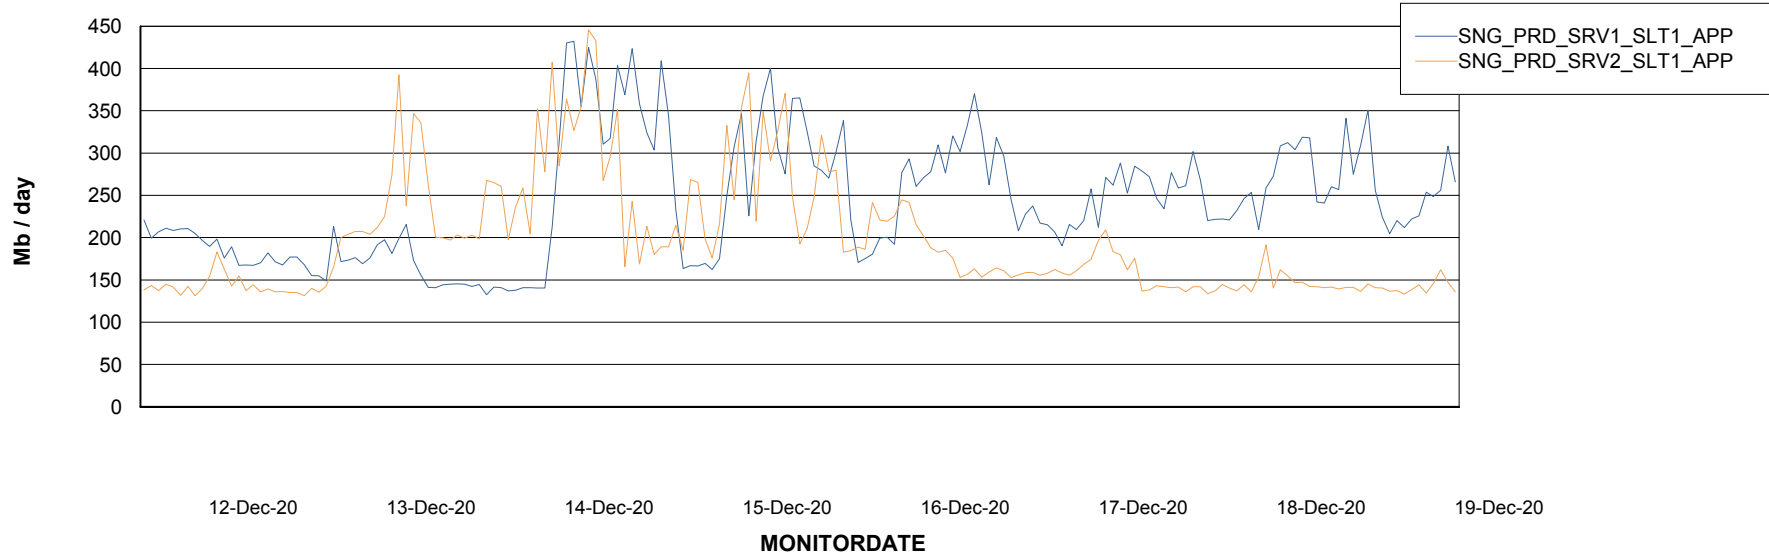

ABSSolute Application Server Services

Avg memory used per ABS Server Service