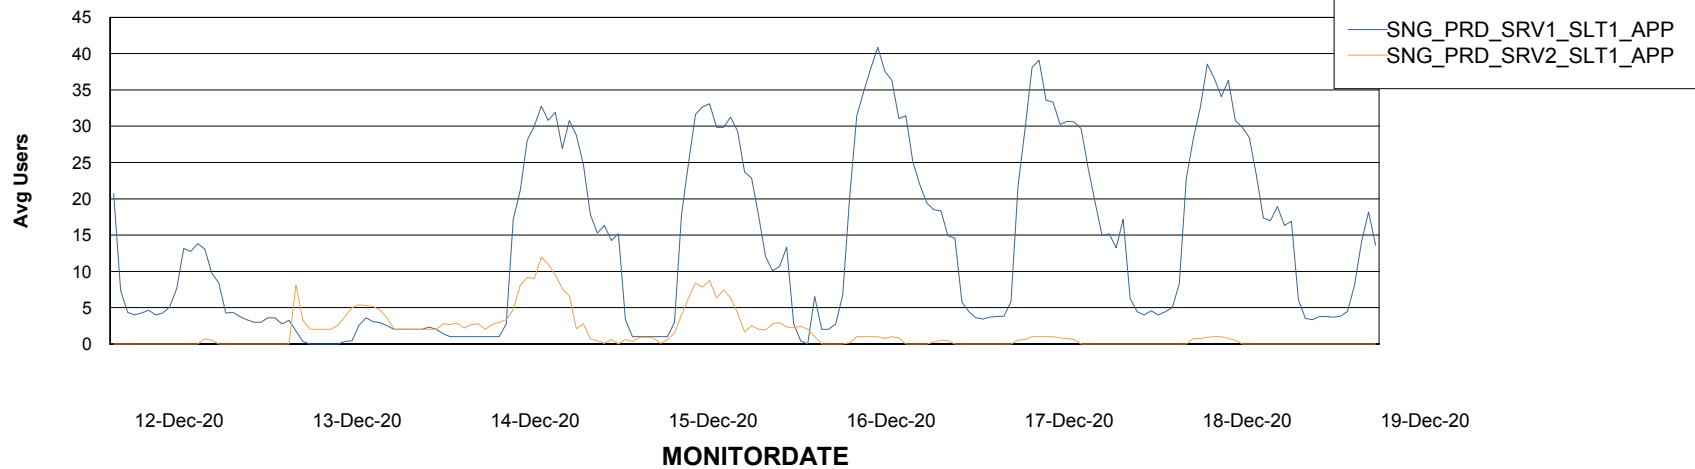

Avg users per day per ABS server