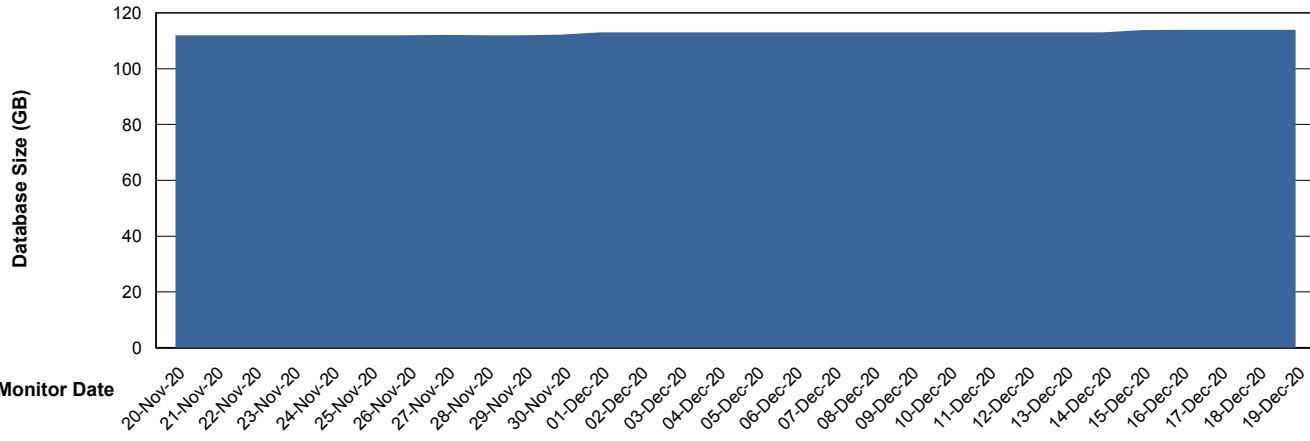

DATABASE SIZE SNGDB_Production

Database growth over last month

Database Tablespace SNGDB_Production

Date	Tablespace Name	Filesize (Gb)	Usedsize (Gb)	Percentage free
19-Dec-20	ABSDATA	40	25	38
	INDX	80	64	20
18-Dec-20	ABSDATA	40	25	38
	INDX	80	64	20
17-Dec-20	ABSDATA	40	25	38
	INDX	80	64	20
16-Dec-20	ABSDATA	40	25	38
	INDX	80	64	20
15-Dec-20	ABSDATA	40	25	38
	INDX	80	64	20
14-Dec-20	ABSDATA	40	25	38
	INDX	80	64	20
13-Dec-20	ABSDATA	40	25	38
	INDX	80	64	20