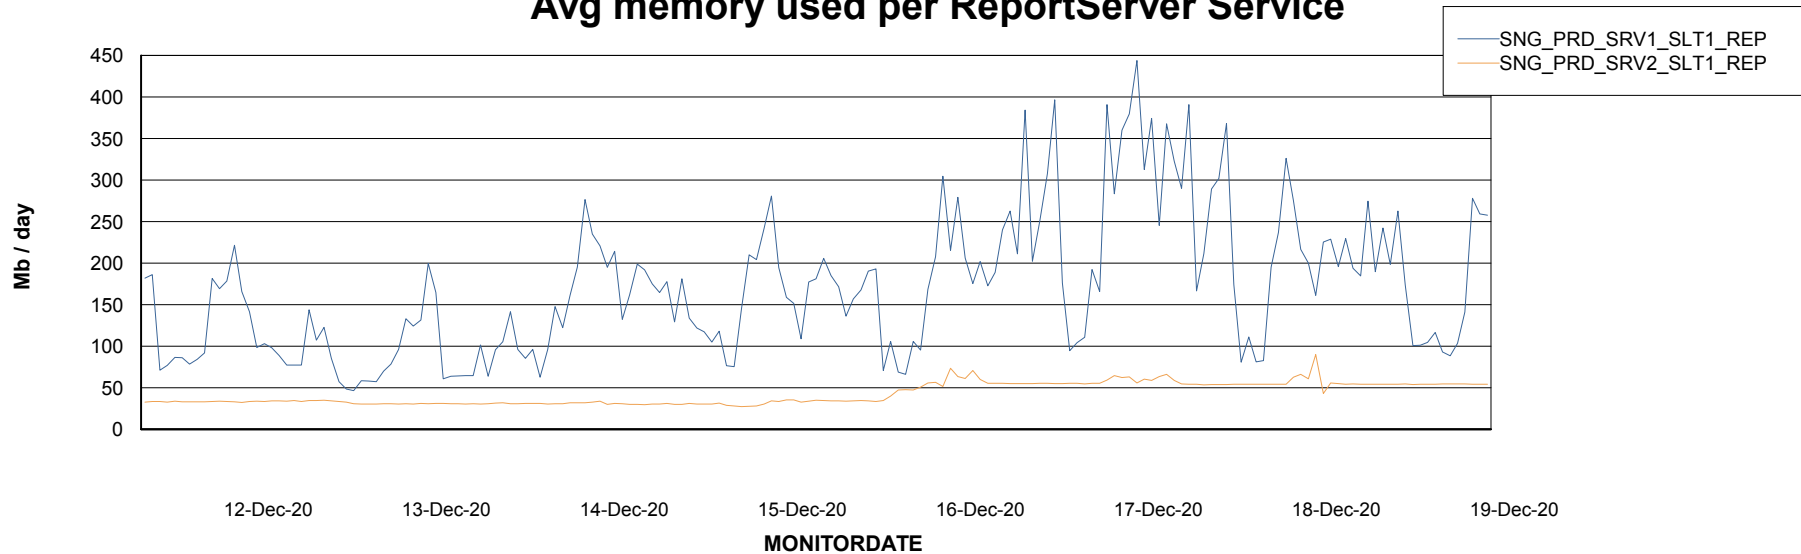

ABSSolute Application ReportServer Services

Avg memory used per ReportServer Service