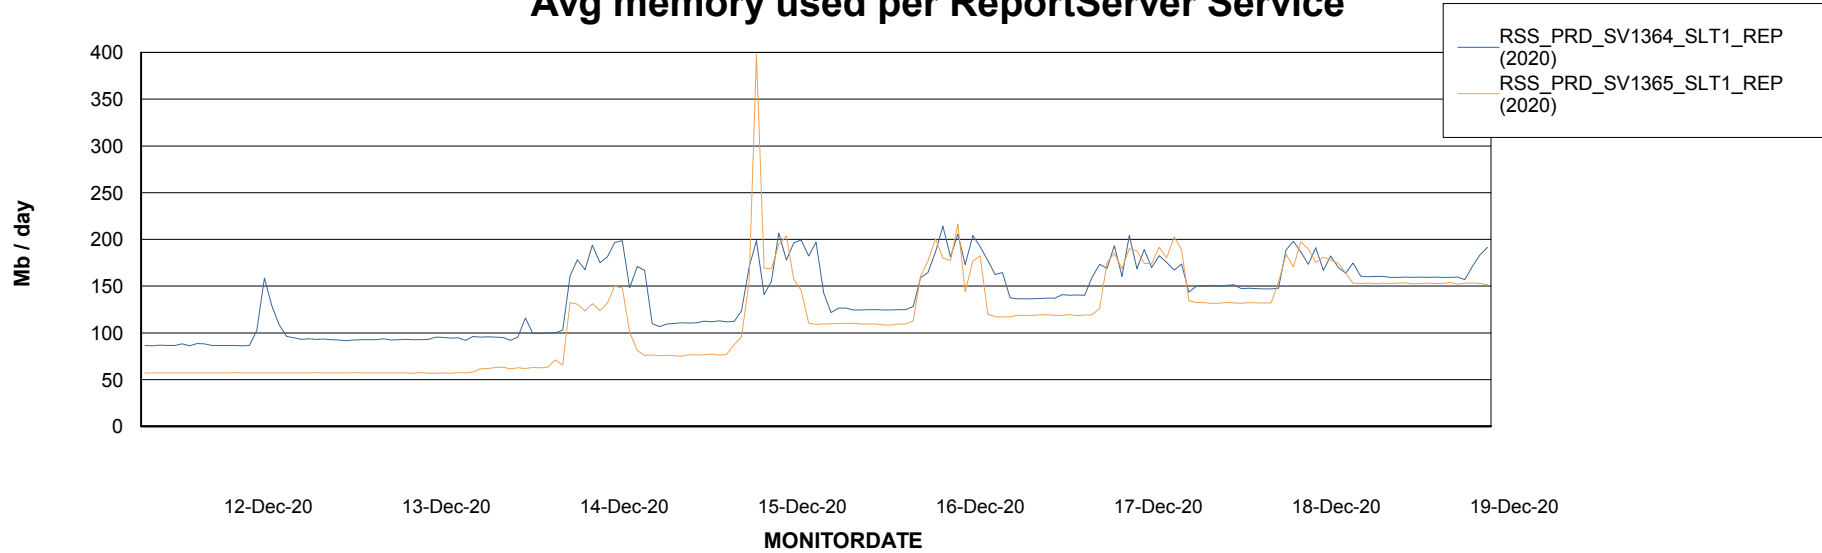

ABSSolute Application ReportServer Services

Avg memory used per ReportServer Service