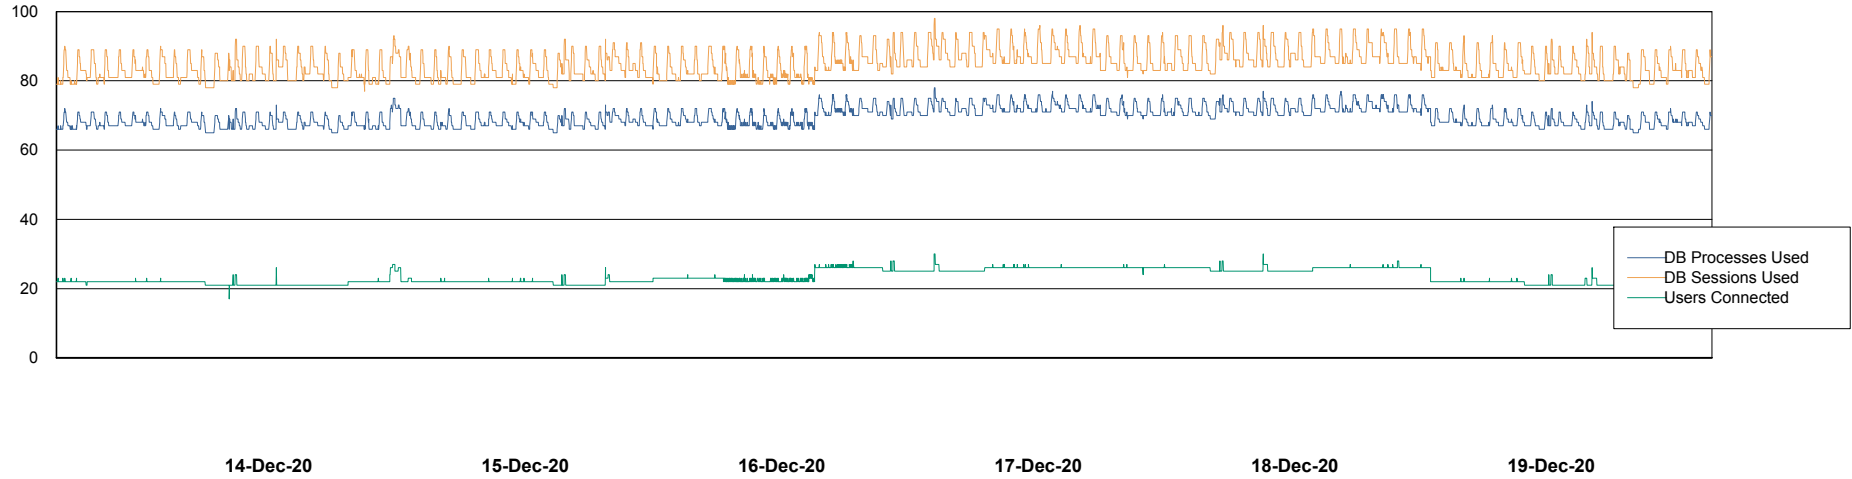

Database Performance RSS_DB_Primary (2020)

DB Processes Max 300
DB Sessions Max 472