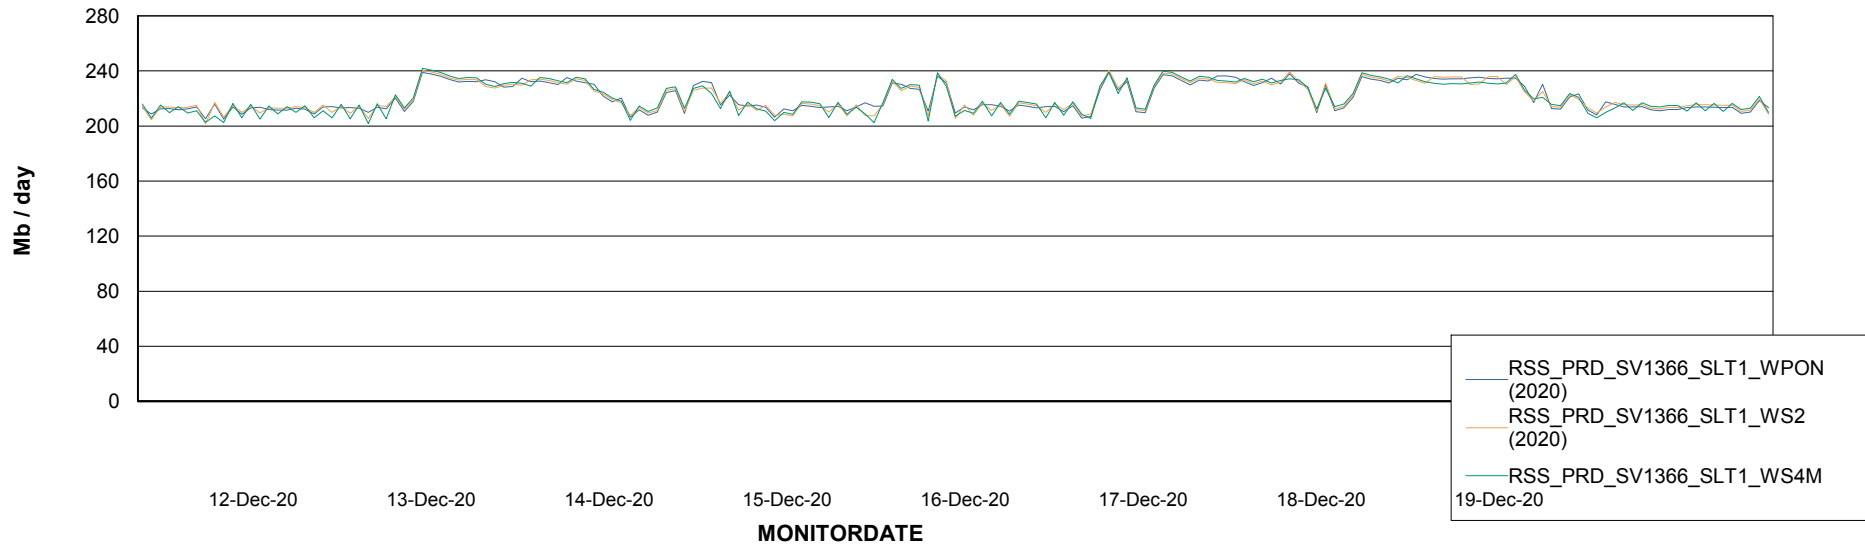

ABSSolute Application ReportServer Services

Avg memory used per ReportServer Service

Weekly SLA Customer Report

Customer RSS Production
Database ID 52

ABSSolute Web Component Services

Avg memory used per ABS Web component