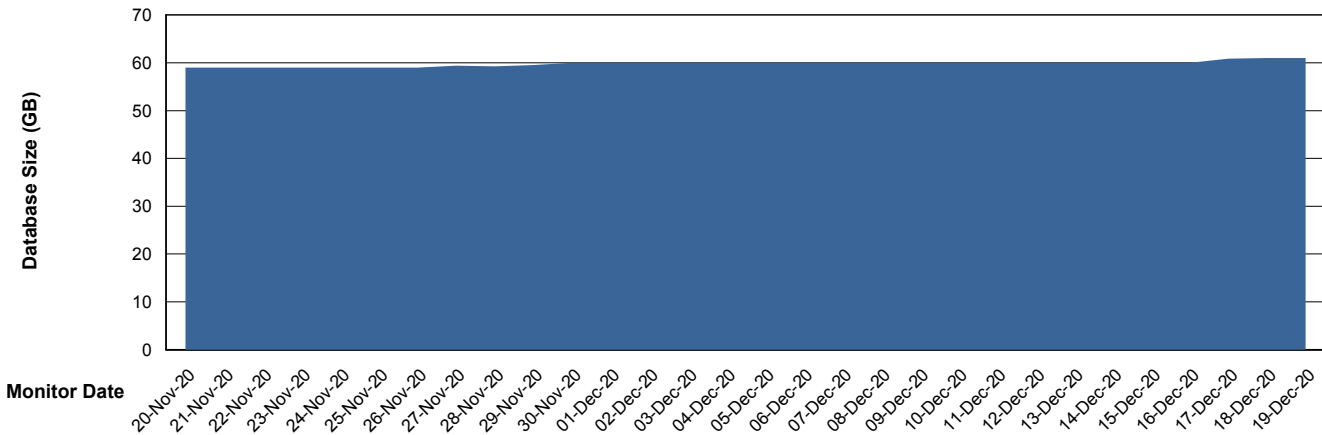

Database Performance RSS_DB_Standby (2020)

DB Processes Max 300
DB Sessions Max 472

Weekly SLA Customer Report

Customer RSS Production
 Database ID 52

DATABASE SIZE RSS_DB_Primary (2020)

Database growth over last month

Database Tablespace RSS_DB_Primary (2020)

Date	Tablespace Name	Filesize (Gb)	Usedsize (Gb)	Percentage free
19-Dec-20	ABSDATA	42	30	29
	INDX	37	29	22
18-Dec-20	ABSDATA	42	30	29
	INDX	37	29	22
17-Dec-20	ABSDATA	42	30	29
	INDX	37	29	22
16-Dec-20	ABSDATA	42	30	29
	INDX	37	29	22
15-Dec-20	ABSDATA	42	30	29
	INDX	37	29	22
14-Dec-20	ABSDATA	42	30	29
	INDX	37	29	22
13-Dec-20	ABSDATA	42	30	29
	INDX	37	29	22