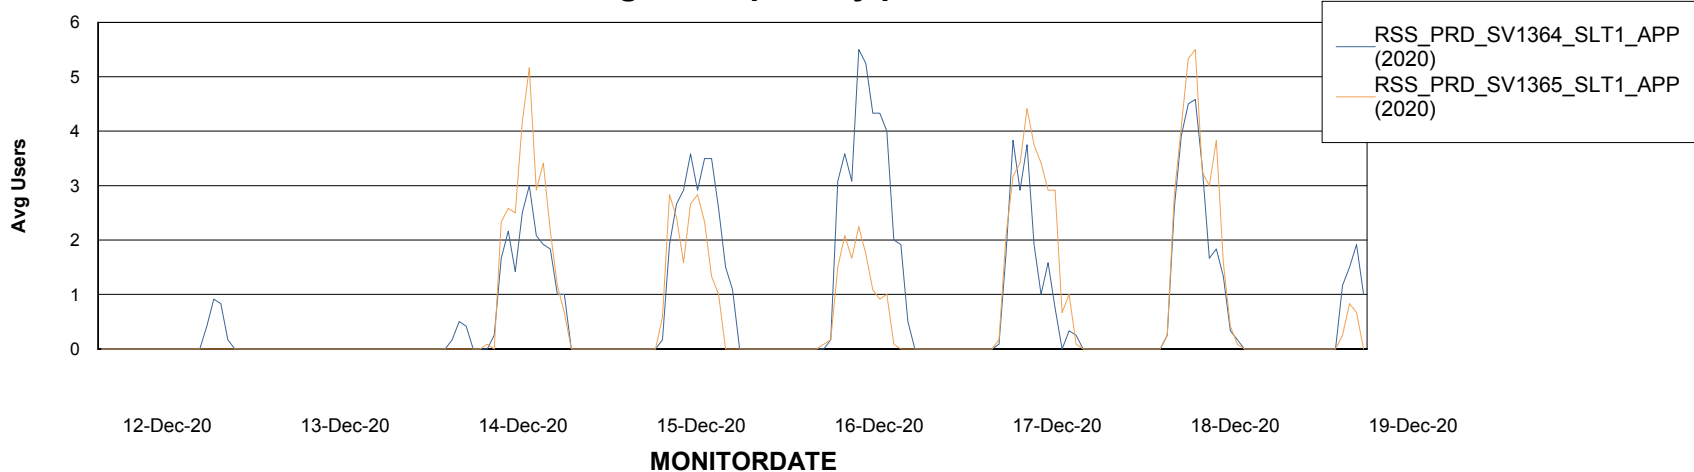

Weekly SLA Customer Report

Customer RSS Production
Database ID 52

ABSSolute Application Server Services

Avg memory used per ABS Server Service

Avg users per day per ABS server

Weekly SLA Customer Report

Customer RSS Production
Database ID 52