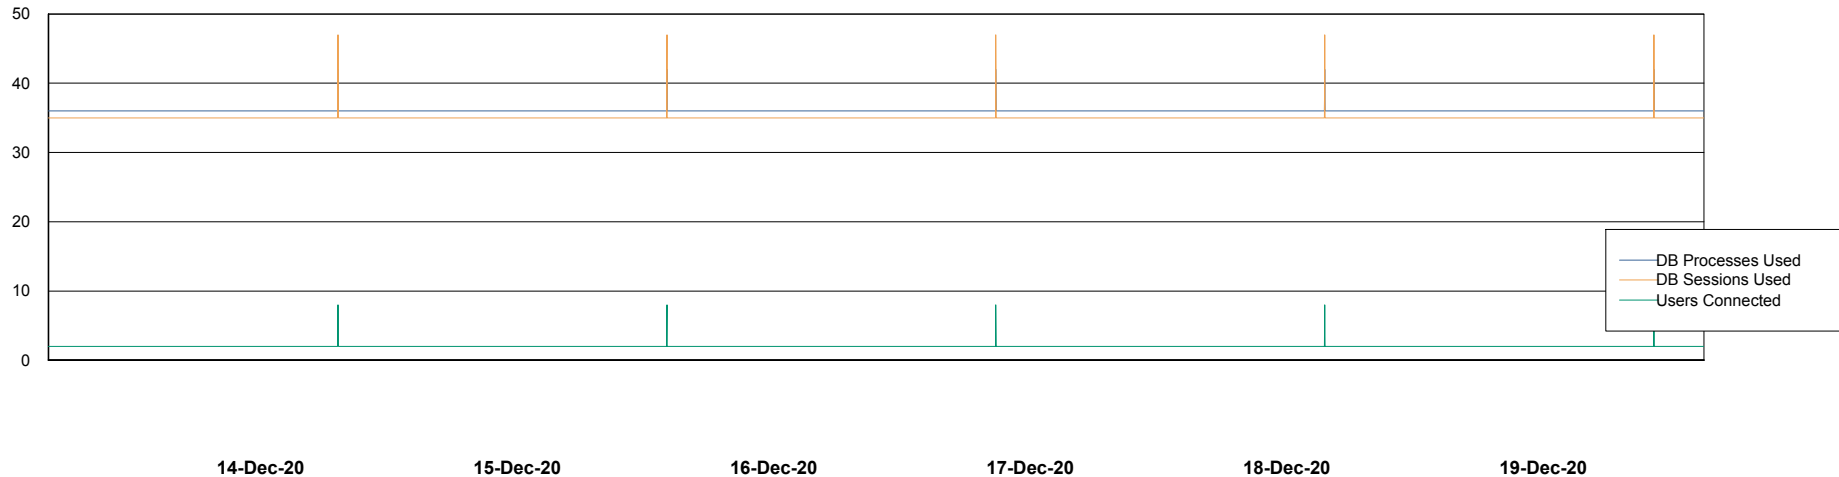

Database Performance RSS_DB_Standby (2020)

DB Processes Max 300
DB Sessions Max 472