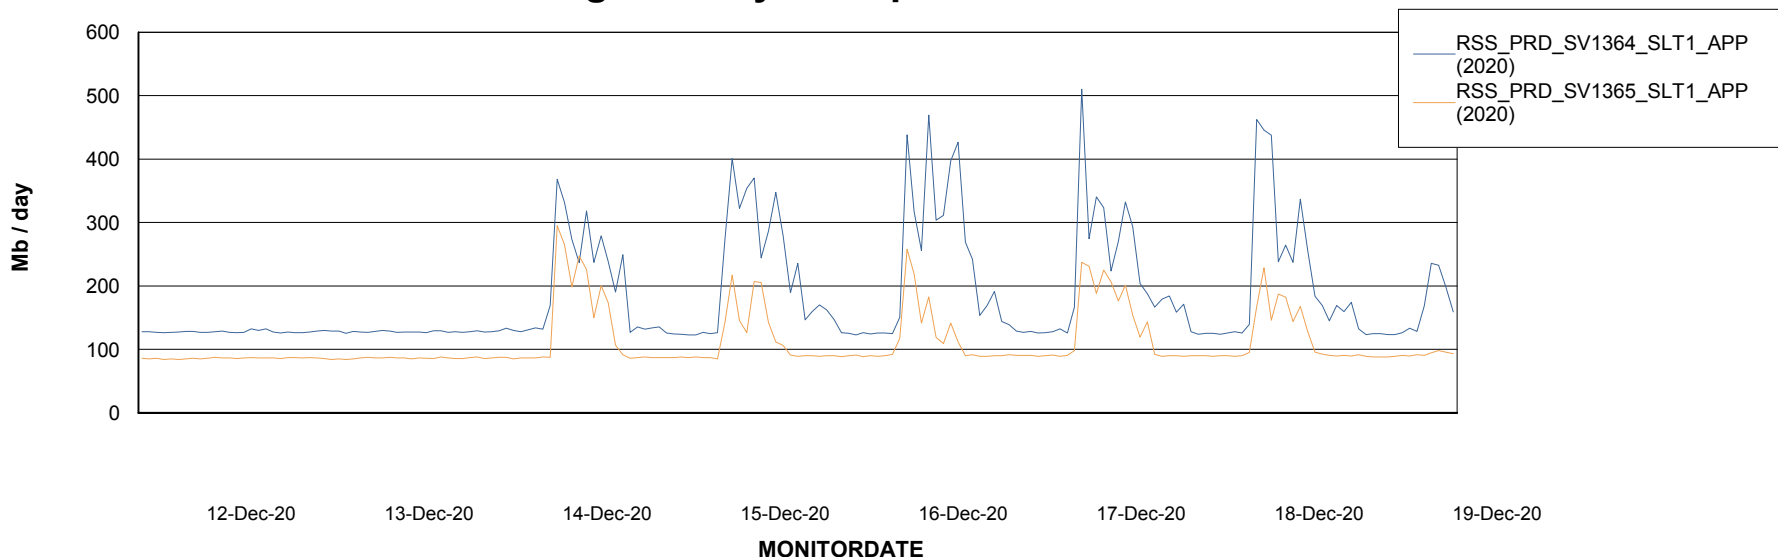

Database Tablespace RSS_DB_Primary (2020)

Date	Tablespace Name	Filesize (Gb)	Usedsize (Gb)	Percentage free
19-Dec-20	ABSDATA	42	30	29
	INDX	37	29	22
18-Dec-20	ABSDATA	42	30	29
	INDX	37	29	22
17-Dec-20	ABSDATA	42	30	29
	INDX	37	29	22
16-Dec-20	ABSDATA	42	30	29
	INDX	37	29	22
15-Dec-20	ABSDATA	42	30	29
	INDX	37	29	22
14-Dec-20	ABSDATA	42	30	29
	INDX	37	29	22
13-Dec-20	ABSDATA	42	30	29
	INDX	37	29	22

Weekly SLA Customer Report

Customer RSS Production
Database ID 52

ABSSolute Application Server Services

Avg memory used per ABS Server Service

Avg users per day per ABS server

Weekly SLA Customer Report

Customer RSS Production
Database ID 52