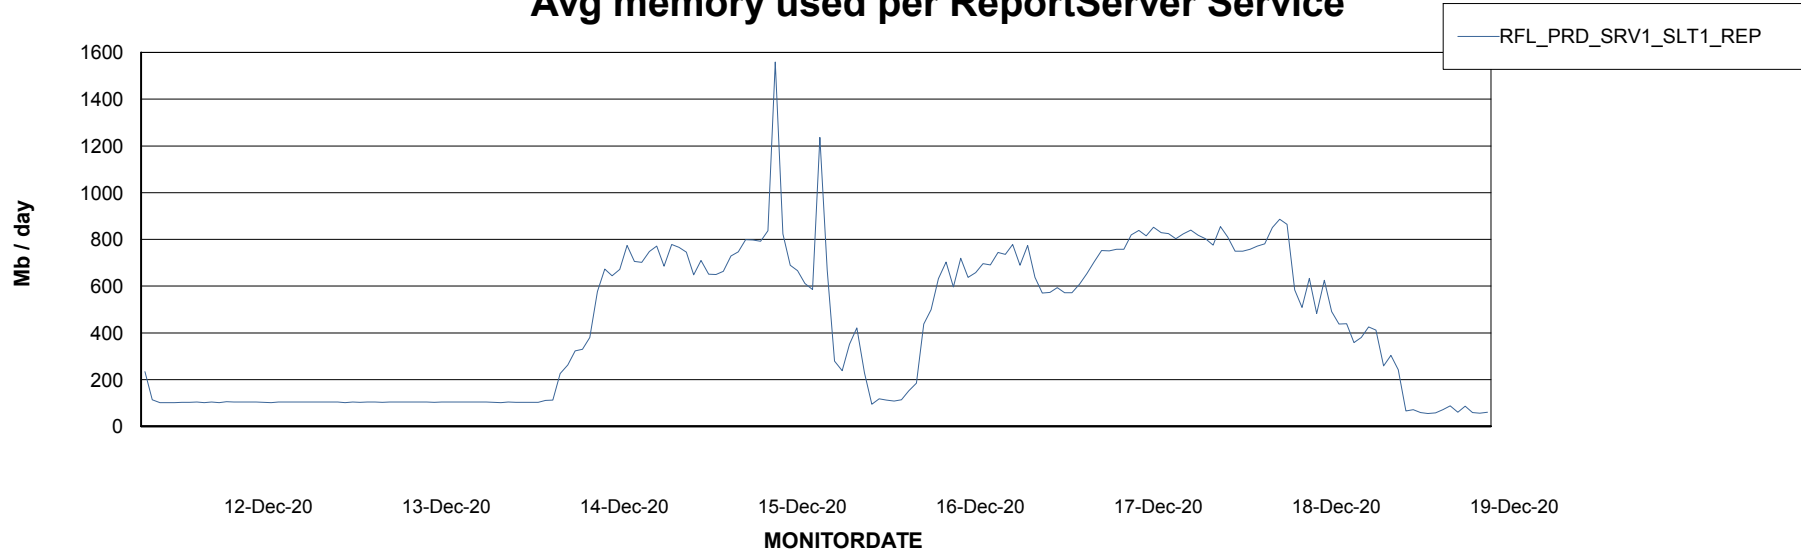

ABSSolute Application ReportServer Services

Avg memory used per ReportServer Service