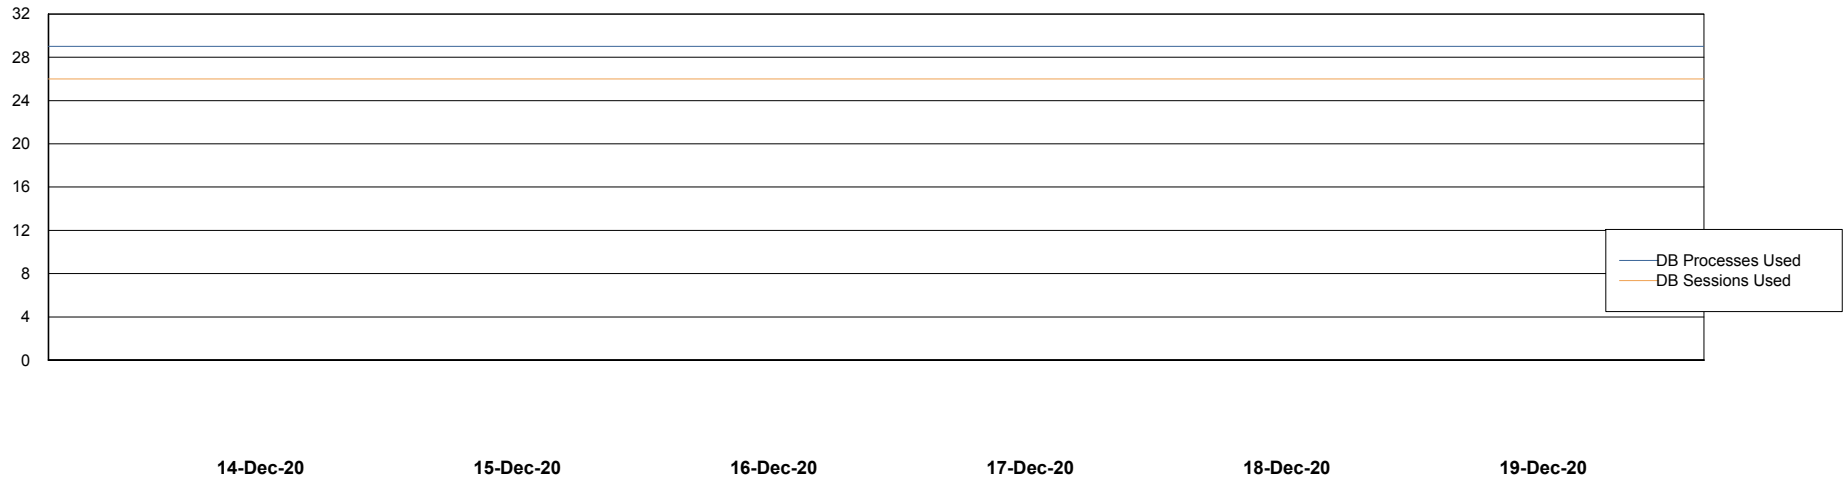

Weekly SLA Customer Report

Customer RFL_Production
Database ID 36

Database Performance RFLDB_Production

DB Processes Max 500

Weekly SLA Customer Report

Customer RFL_Production
Database ID 36

Database Performance RFLDB_Standby

DB Processes Max 500

Weekly SLA Customer Report

Customer RFL_Production
 Database ID 36

DATABASE SIZE RFLDB_Production

Database growth over last month

Database Tablespace RFLDB_Production

Date	Tablespace Name	Filesize (Gb)	Usedsize (Gb)	Percentage free
19-Dec-20	ABSDATA	72	56	22
	INDX	186	133	29
18-Dec-20	ABSDATA	72	56	22
	INDX	186	133	29
17-Dec-20	ABSDATA	72	56	22
	INDX	186	133	29
16-Dec-20	ABSDATA	72	56	22
	INDX	186	133	29
15-Dec-20	ABSDATA	72	56	22
	INDX	186	132	29
14-Dec-20	ABSDATA	72	56	22
	INDX	186	132	29
13-Dec-20	ABSDATA	72	56	22
	INDX	186	132	29