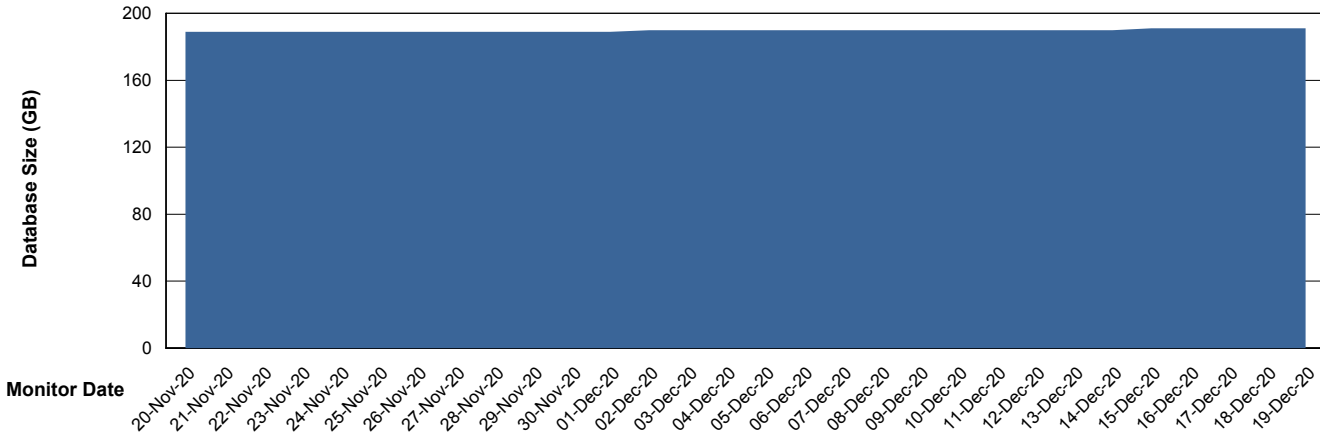

DB Processes Max 500

Weekly SLA Customer Report

Customer RFL_Production
 Database ID 36

DATABASE SIZE RFLDB_Production

Database growth over last month

Database Tablespace RFLDB_Production

Date	Tablespace Name	Filesize (Gb)	Usedsize (Gb)	Percentage free
19-Dec-20	ABSDATA	72	56	22
	INDX	186	133	29
18-Dec-20	ABSDATA	72	56	22
	INDX	186	133	29
17-Dec-20	ABSDATA	72	56	22
	INDX	186	133	29
16-Dec-20	ABSDATA	72	56	22
	INDX	186	133	29
15-Dec-20	ABSDATA	72	56	22
	INDX	186	132	29
14-Dec-20	ABSDATA	72	56	22
	INDX	186	132	29
13-Dec-20	ABSDATA	72	56	22
	INDX	186	132	29

Weekly SLA Customer Report

Customer RFL_Production
Database ID 36

ABSSolute Application Server Services

Avg memory used per ABS Server Service

Avg users per day per ABS server

Weekly SLA Customer Report

Customer RFL_Production
Database ID 36