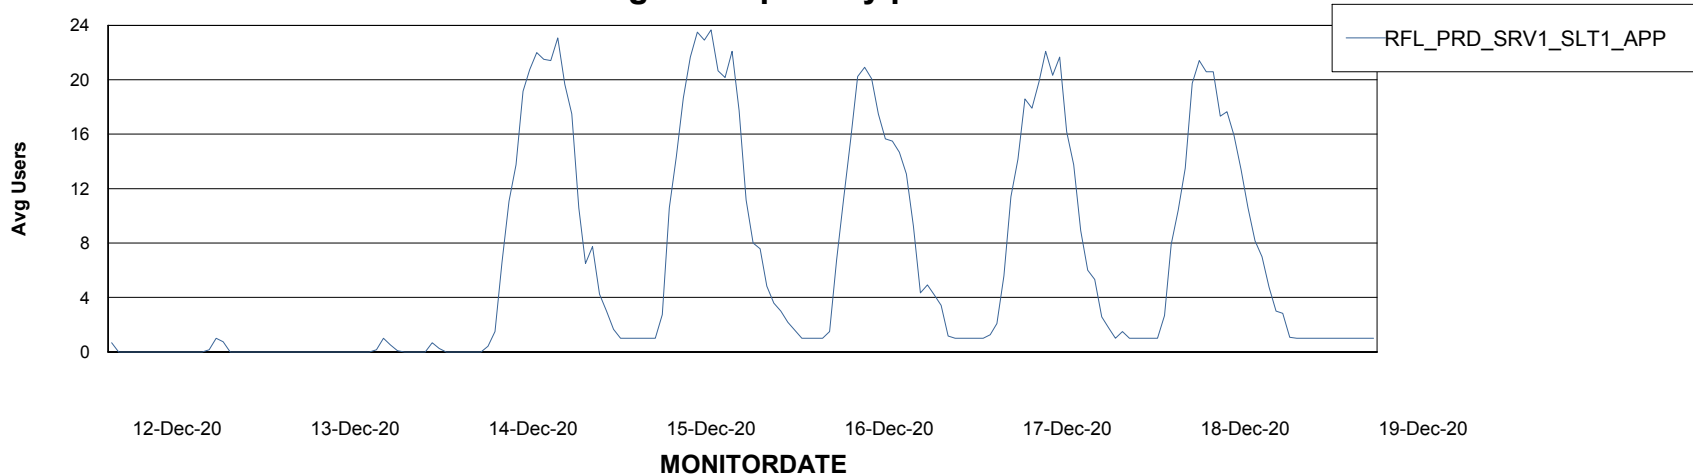

Weekly SLA Customer Report

Customer RFL_Production
Database ID 36

ABSSolute Application Server Services

Avg memory used per ABS Server Service

Avg users per day per ABS server

Weekly SLA Customer Report

Customer RFL_Production
Database ID 36