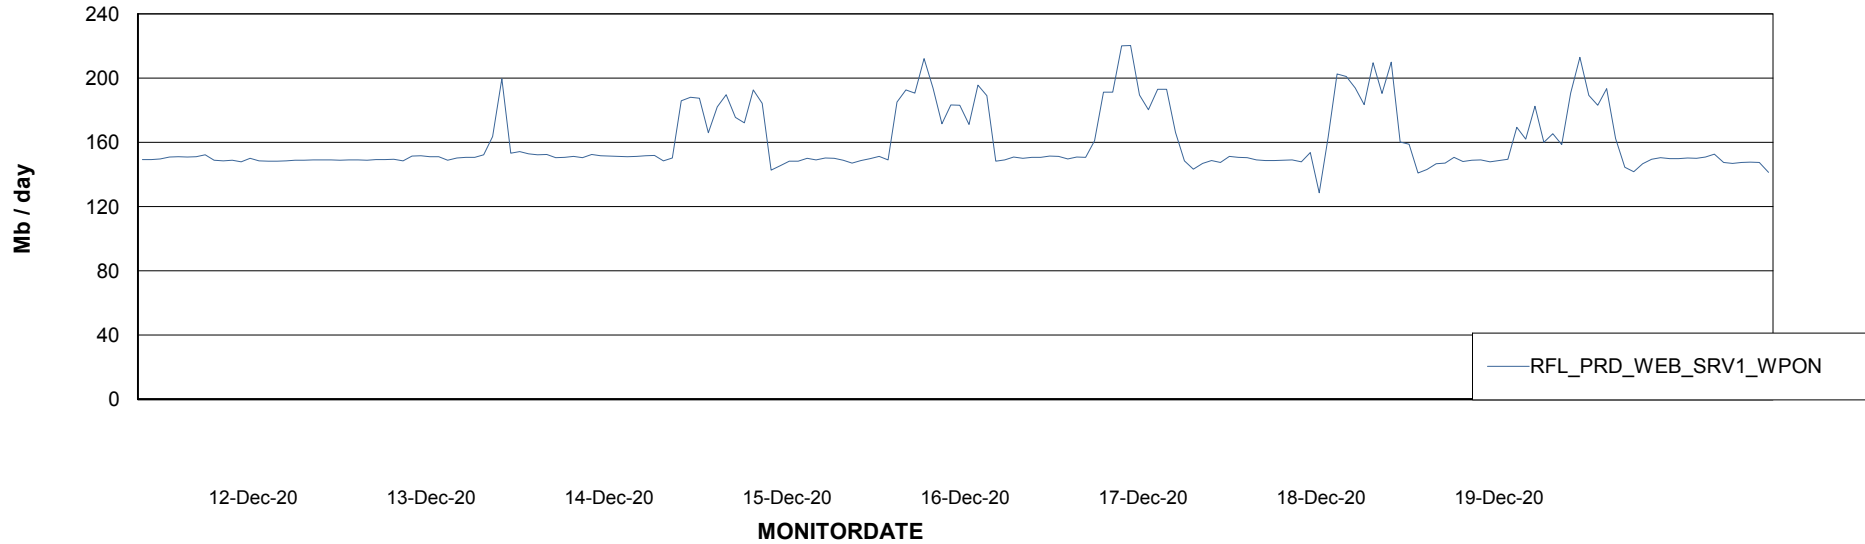

ABSSolute Application ReportServer Services

Avg memory used per ReportServer Service

Weekly SLA Customer Report

Customer RFL_Production
Database ID 36

ABSSolute Web Component Services

Avg memory used per ABS Web component