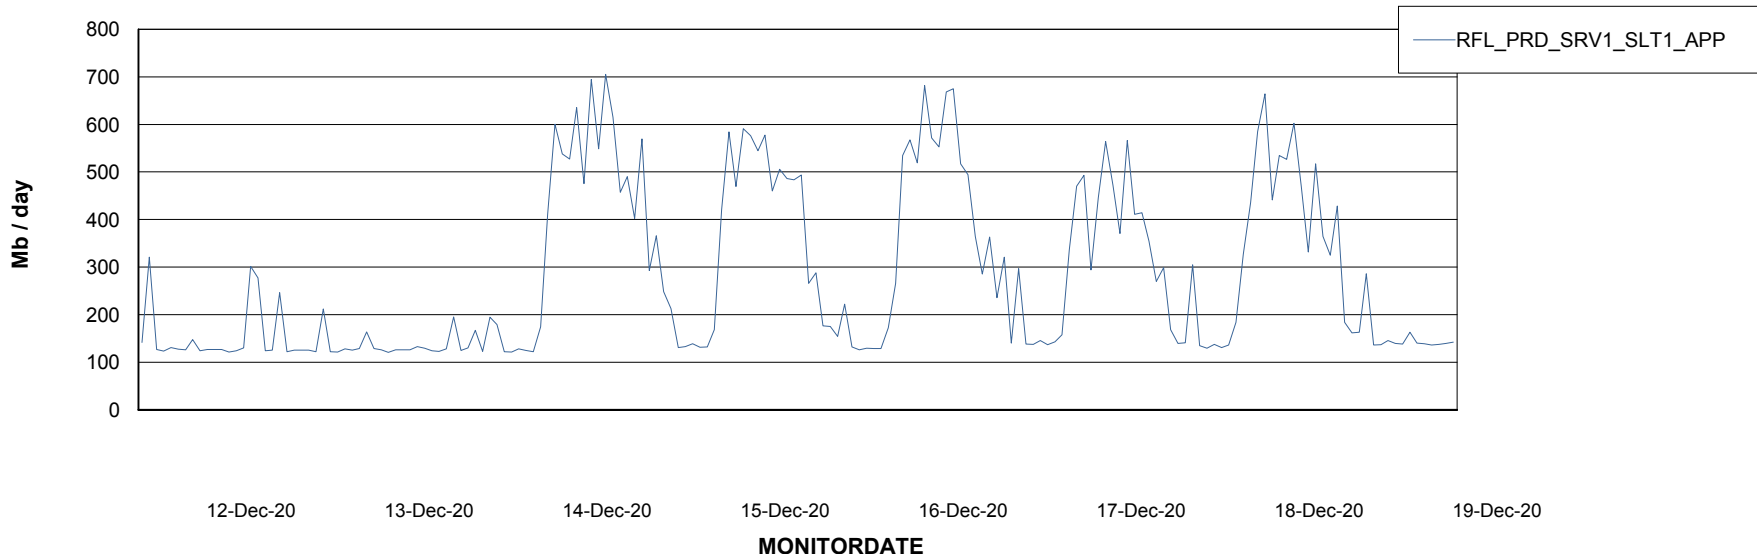

DB Processes Max 500

Weekly SLA Customer Report

Customer RFL_Production
 Database ID 36

DATABASE SIZE RFLDB_Production

Database growth over last month

Database Tablespace RFLDB_Production

Date	Tablespace Name	Filesize (Gb)	Usedsize (Gb)	Percentage free
19-Dec-20	ABSDATA	72	56	22
	INDX	186	133	29
18-Dec-20	ABSDATA	72	56	22
	INDX	186	133	29
17-Dec-20	ABSDATA	72	56	22
	INDX	186	133	29
16-Dec-20	ABSDATA	72	56	22
	INDX	186	133	29
15-Dec-20	ABSDATA	72	56	22
	INDX	186	132	29
14-Dec-20	ABSDATA	72	56	22
	INDX	186	132	29
13-Dec-20	ABSDATA	72	56	22
	INDX	186	132	29

Weekly SLA Customer Report

Customer RFL_Production
Database ID 36

ABSSolute Application Server Services

Avg memory used per ABS Server Service

Avg users per day per ABS server

Weekly SLA Customer Report

Customer RFL_Production
Database ID 36