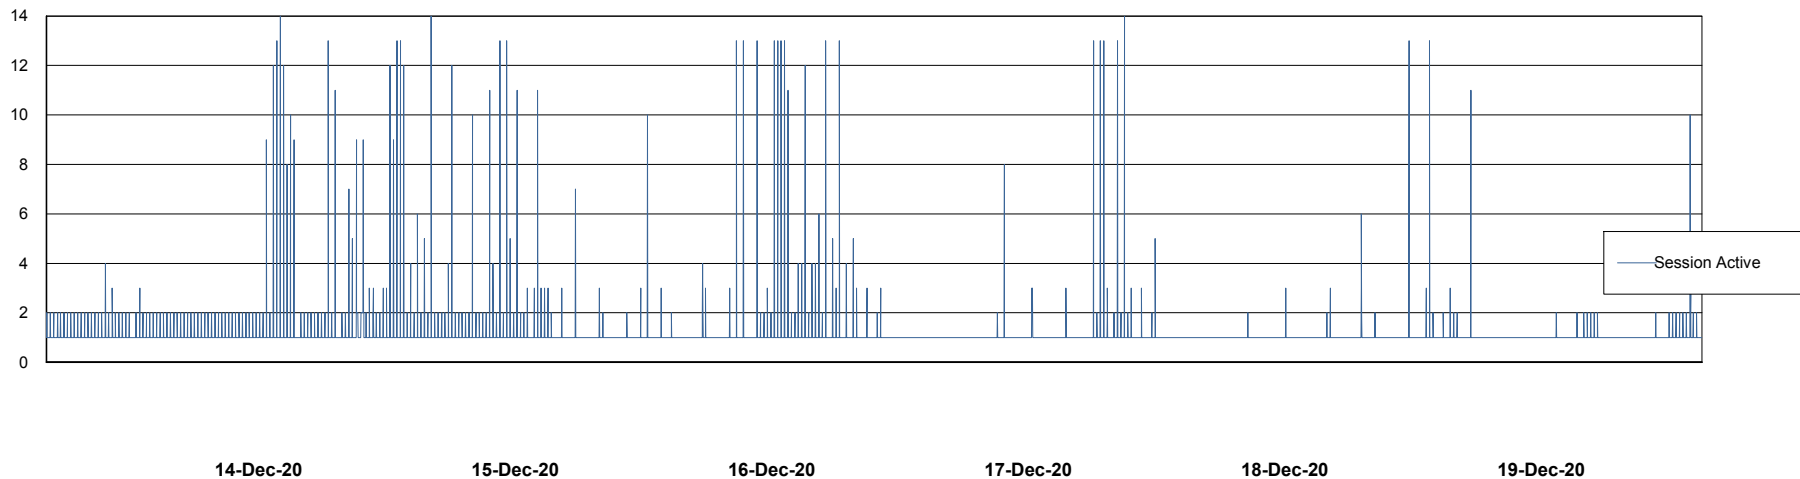

Database Performance PCODB_Standby

DB Processes Max 350
DB Sessions Max 552