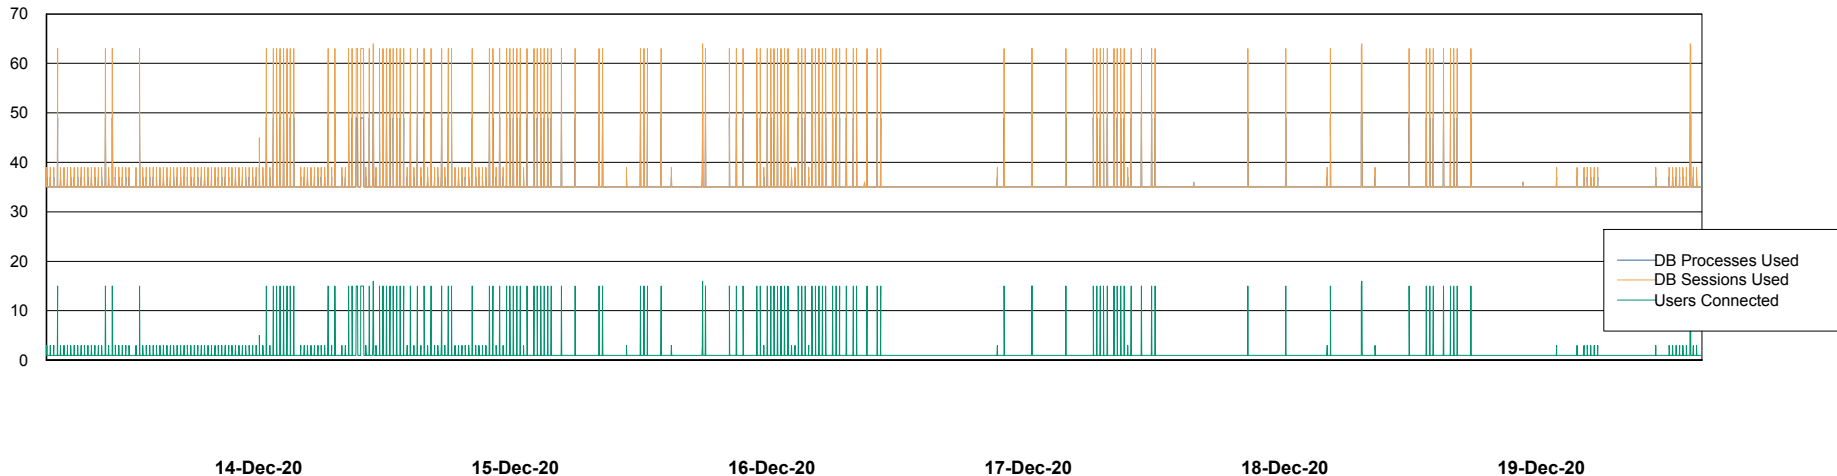

Database Performance PCODB_Standby

DB Processes Max 350
DB Sessions Max 552