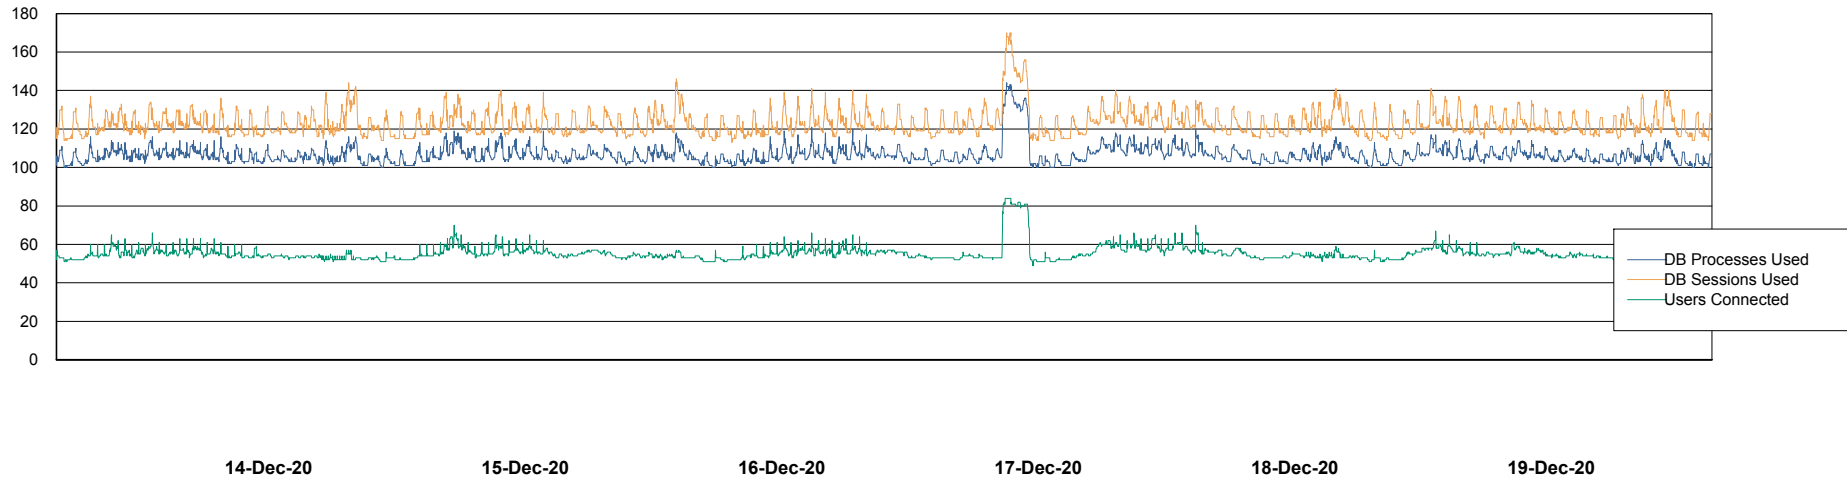

Harddisk Usage PCO_PRD_ORACLE2

	Free disk space on c: (%)	Total disk space on c: (Gb)	Free disk space on d: (%)	Total disk space on d: (Gb)
19-Dec-20	75	279	20	838
18-Dec-20	75	279	20	838
17-Dec-20	75	279	20	838
16-Dec-20	75	279	20	838
15-Dec-20	75	279	20	838
14-Dec-20	75	279	21	838
13-Dec-20	75	279	21	838

Weekly SLA Customer Report

Customer PCO Production
Database ID 44

Database Performance PCODB_Production

DB Processes Max 350
DB Sessions Max 560

Weekly SLA Customer Report

Customer PCO Production
Database ID 44