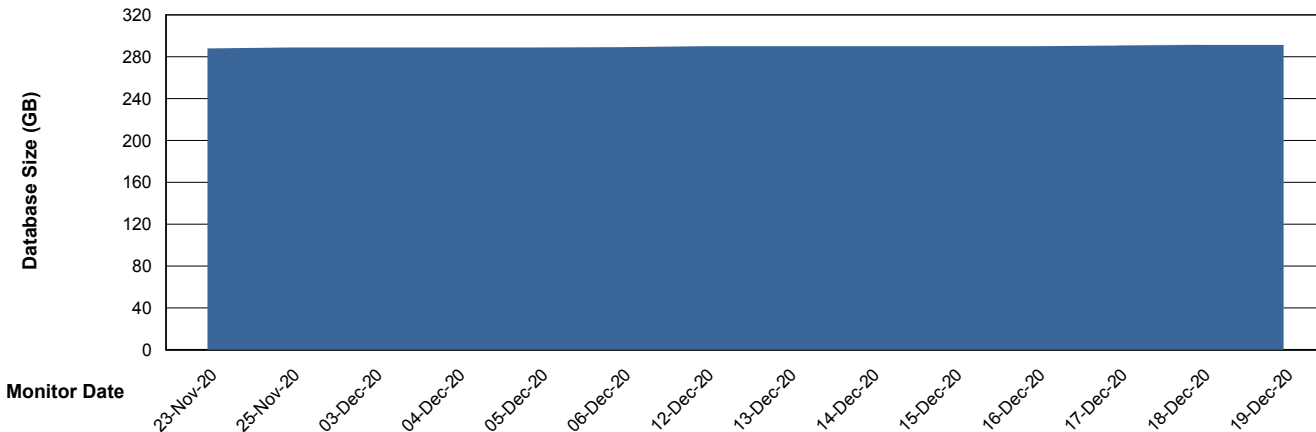

Database Performance PCODB_Standby

DB Processes Max 350
DB Sessions Max 552

Weekly SLA Customer Report

Customer PCO Production
 Database ID 44

DATABASE SIZE PCODB_Production

Database growth over last month

Database Tablespace PCODB_Production

Date	Tablespace Name	Filesize (Gb)	Usedsize (Gb)	Percentage free
19-Dec-20	ABSDATA	238	103	57
	INDX	329	155	53
18-Dec-20	ABSDATA	238	103	57
	INDX	329	155	53
17-Dec-20	ABSDATA	238	103	57
	INDX	329	154	53
16-Dec-20	ABSDATA	238	103	57
	INDX	329	154	53
15-Dec-20	ABSDATA	238	103	57
	INDX	329	154	53
14-Dec-20	ABSDATA	238	103	57
	INDX	329	154	53
13-Dec-20	ABSDATA	238	103	57
	INDX	329	154	53