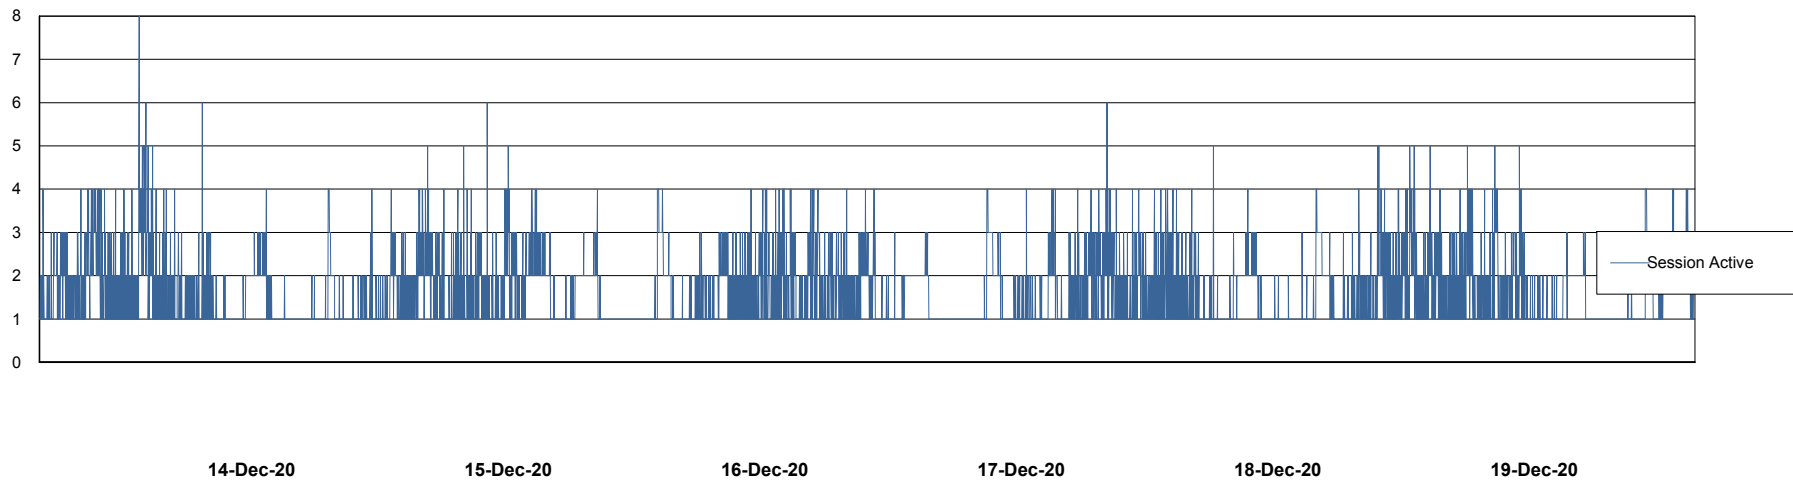

Database Performance NIXDB_Production

DB Processes Max 1,500
DB Sessions Max 2,272