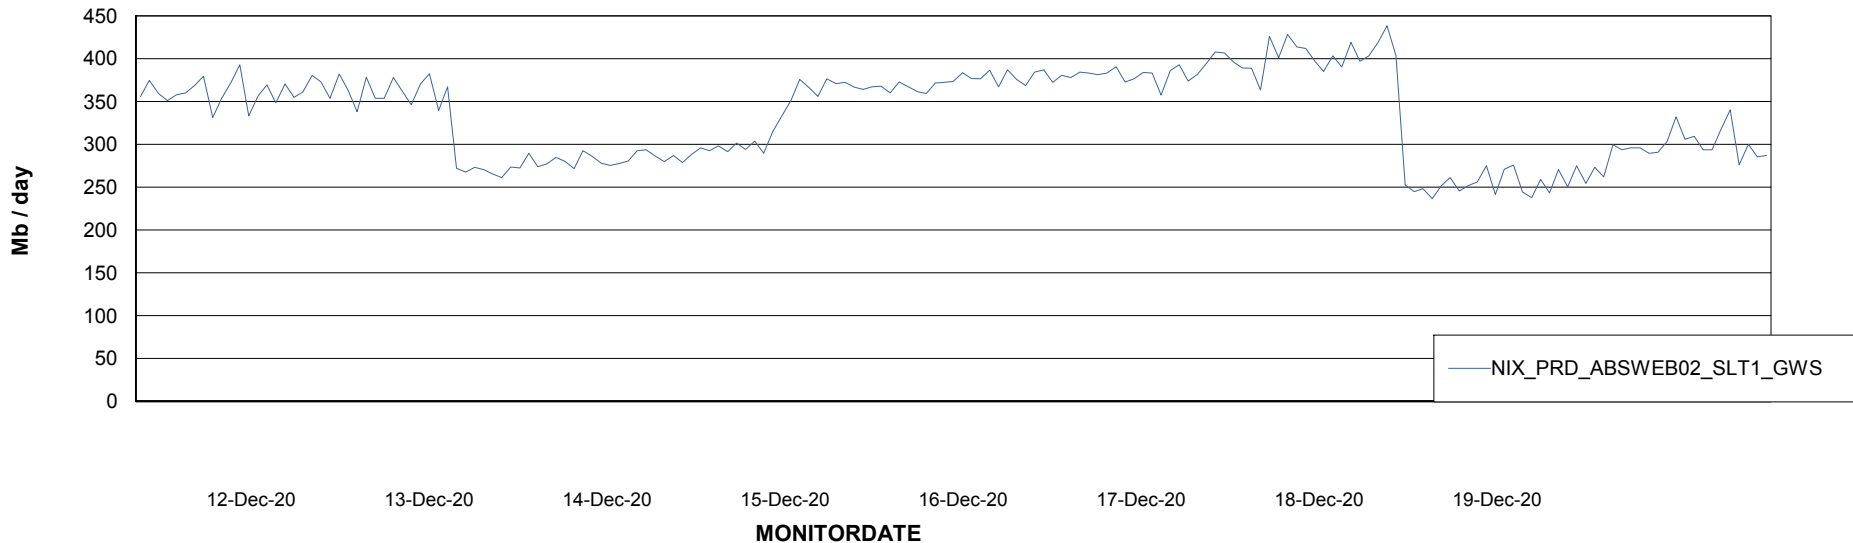

ABSSolute Web Component Services

Avg memory used per ABS Web component