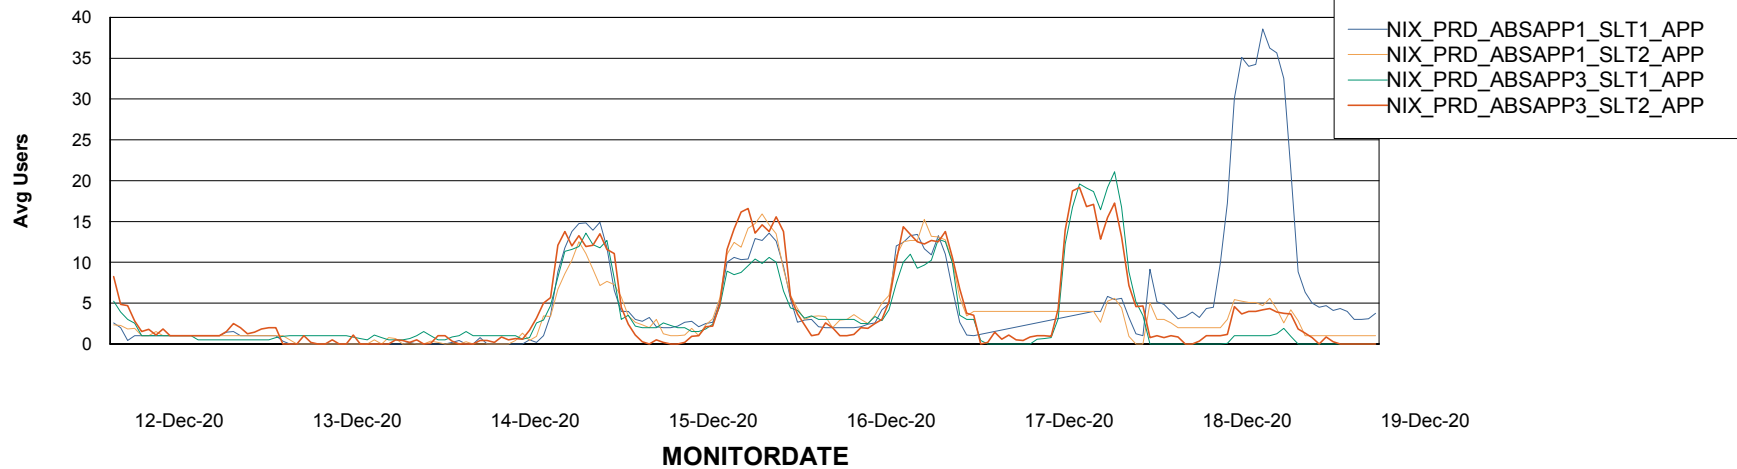

Standby Database Health NIX_Production

Recovery lag for last 7 days

Weekly SLA Customer Report

Customer NIX_Production
Database ID 51

ABSSolute Application Server Services

Avg memory used per ABS Server Service

Avg users per day per ABS server

Weekly SLA Customer Report

Customer NIX_Production
Database ID 51

ABSSolute Application ReportServer Services

Avg memory used per ReportServer Service

Weekly SLA Customer Report