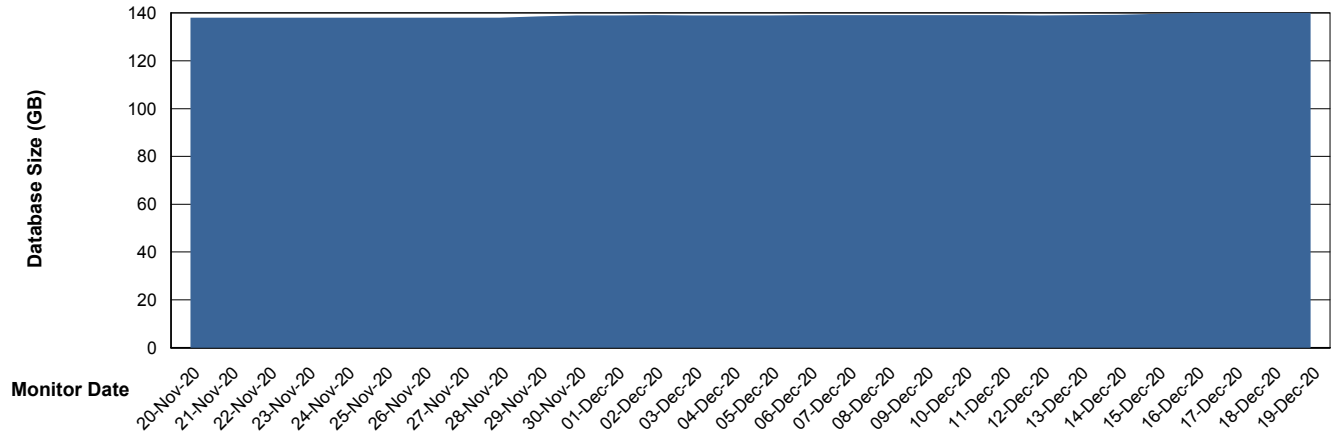

DB Processes Max 1,500
DB Sessions Max 2,272

Weekly SLA Customer Report

Customer NIX_Production
Database ID 51

Database Performance NIXDB_Standby

DB Processes Max 300
DB Sessions Max 480

Weekly SLA Customer Report

Customer NIX_Production
Database ID 51

DATABASE SIZE NIXDB_BI

Database growth over last month

DATABASE SIZE NIXDB_Production

Database growth over last month

Weekly SLA Customer Report

Customer NIX_Production
Database ID 51