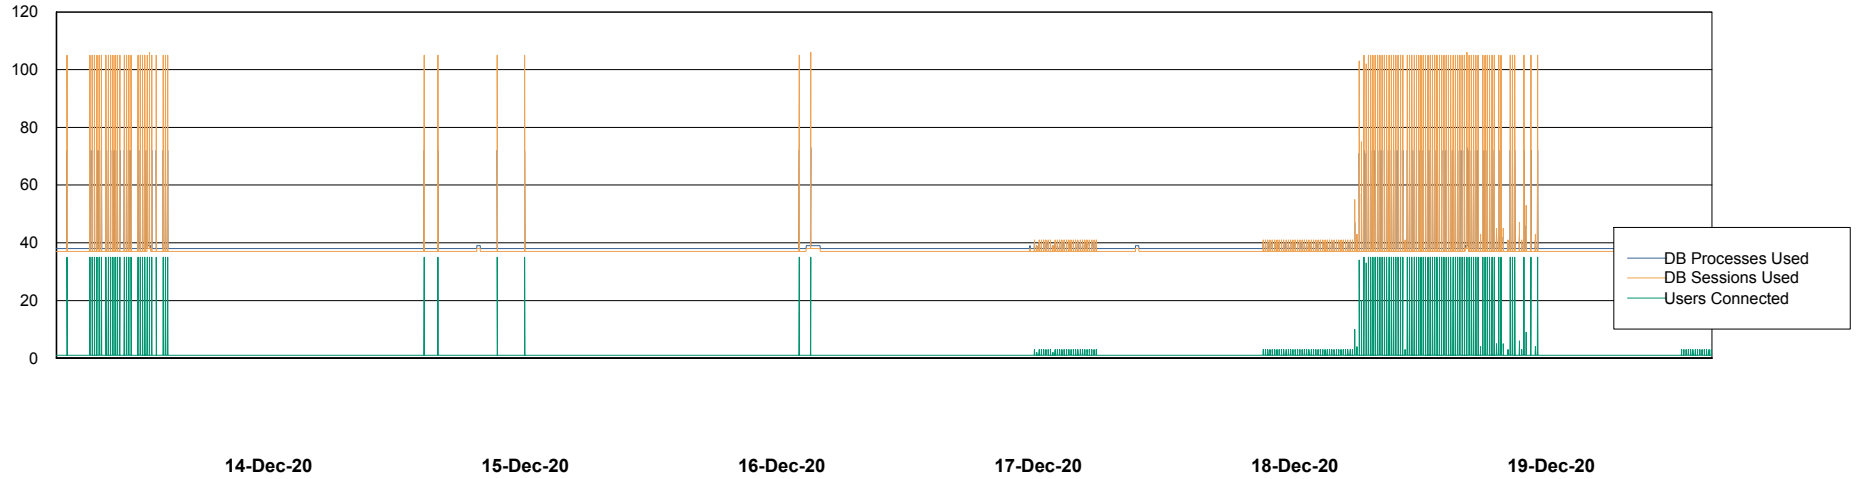

DB Processes Max 1,500
DB Sessions Max 2,272

Weekly SLA Customer Report

Customer NIX_Production
Database ID 51

Database Performance NIXDB_Standby

DB Processes Max 300
DB Sessions Max 480

Weekly SLA Customer Report