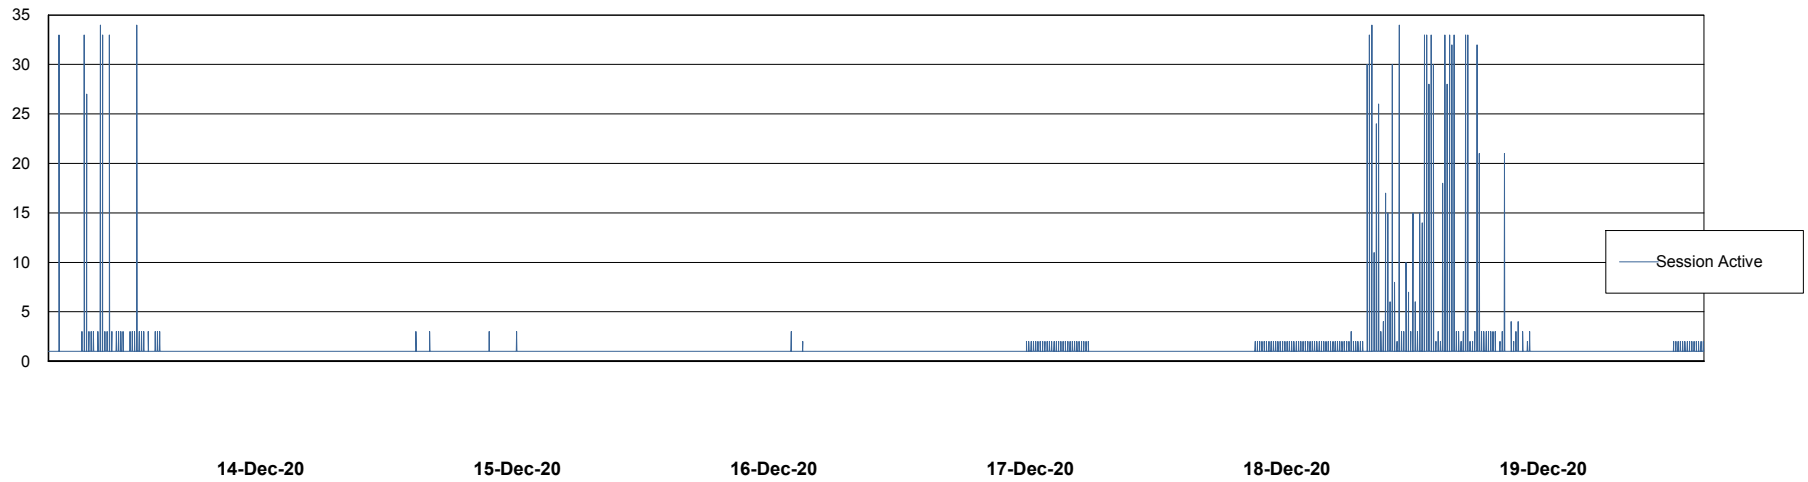

DB Processes Max 1,500
DB Sessions Max 2,272

Weekly SLA Customer Report

Customer NIX_Production
Database ID 51

Database Performance NIXDB_Standby

DB Processes Max 300
DB Sessions Max 480

Weekly SLA Customer Report