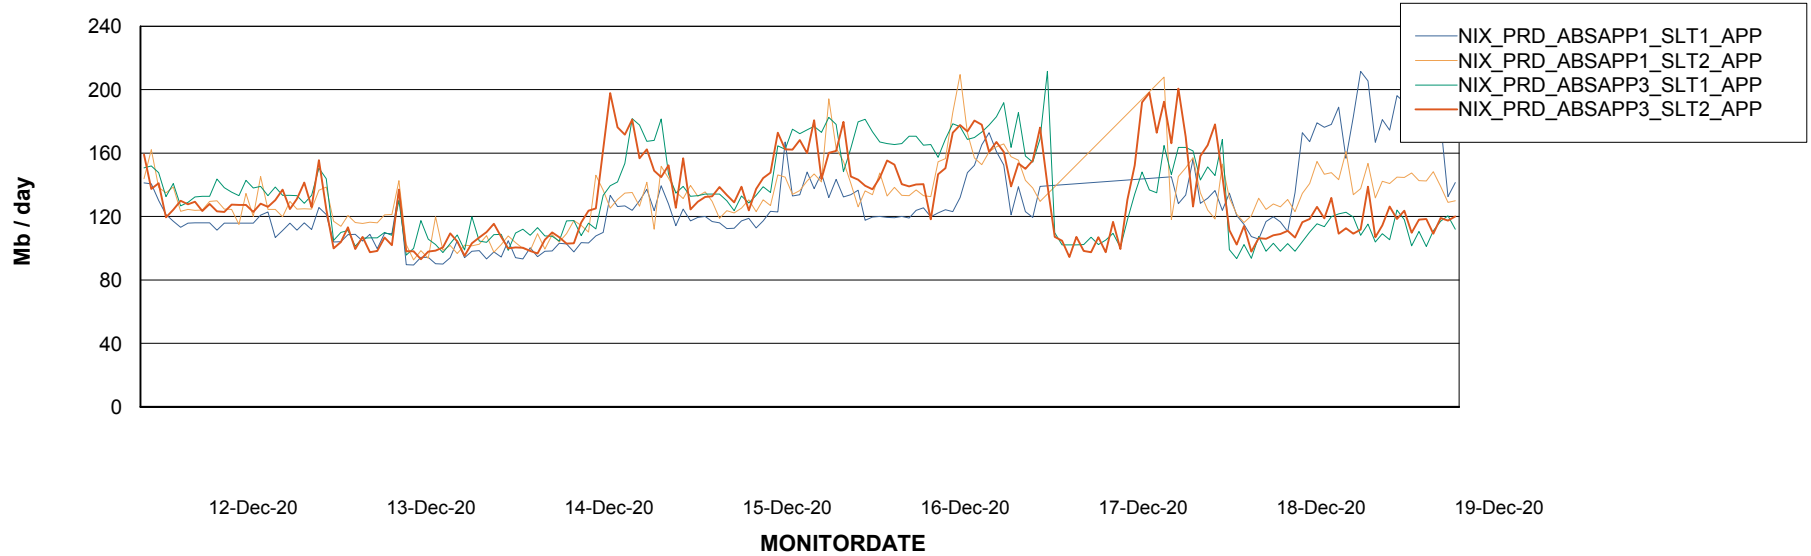

Standby Database Health NIX_Production

Recovery lag for last 7 days

Weekly SLA Customer Report

Customer NIX_Production
Database ID 51

ABSSolute Application Server Services

Avg memory used per ABS Server Service