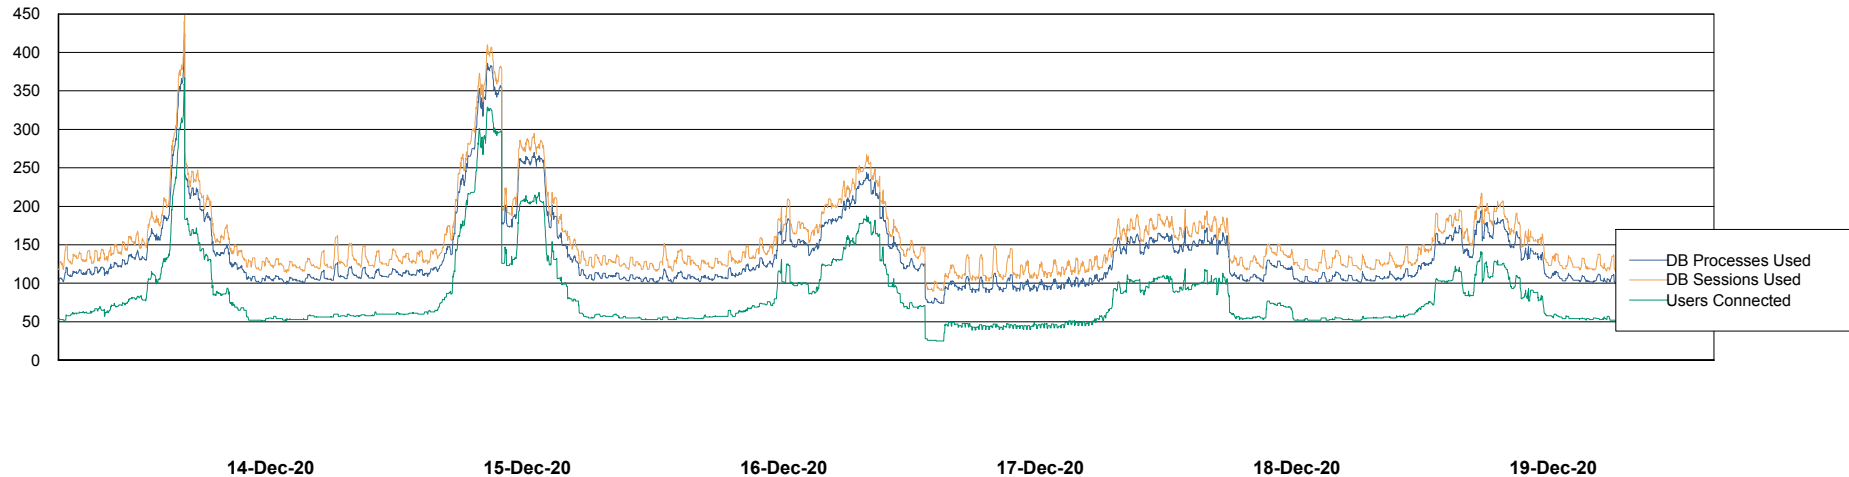

Database Performance NIXDB_Production

DB Processes Max 1,500
DB Sessions Max 2,272