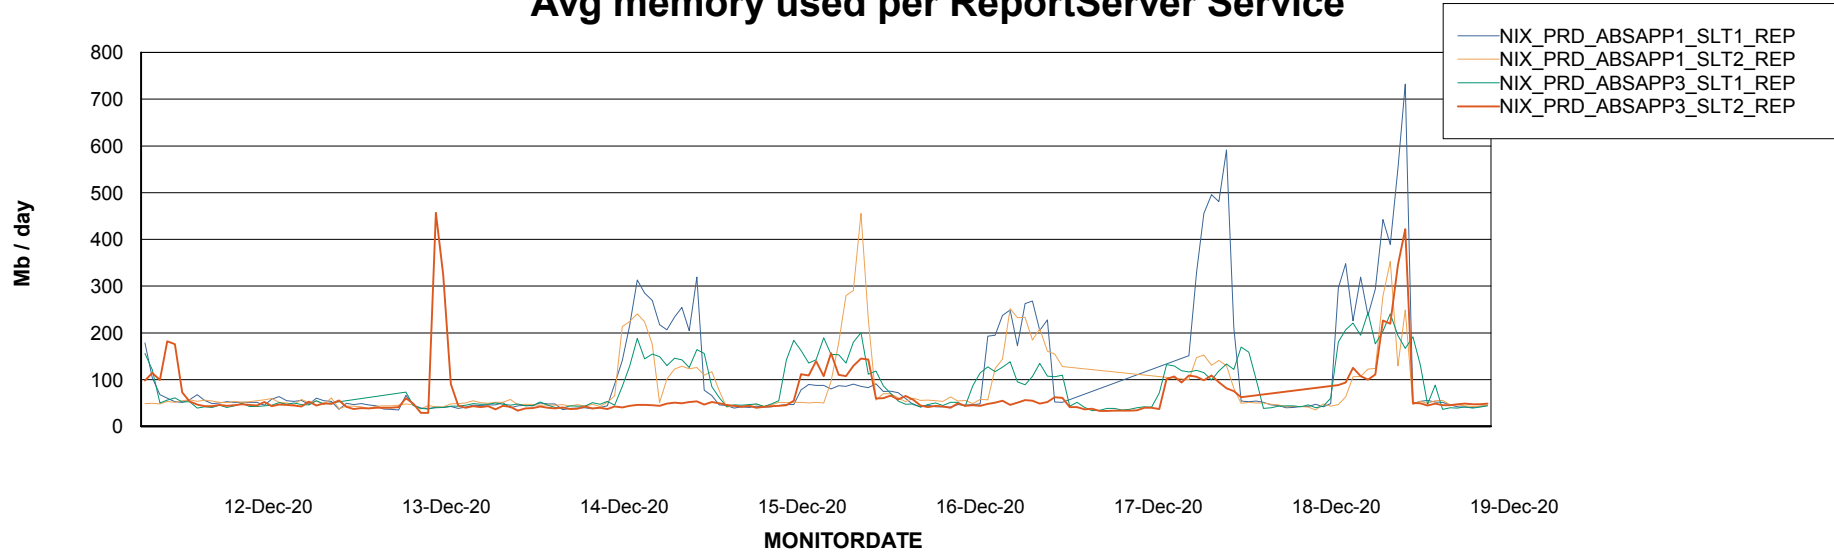

Avg users per day per ABS server

Weekly SLA Customer Report

Customer NIX_Production
Database ID 51

ABSSolute Application ReportServer Services

Avg memory used per ReportServer Service

Weekly SLA Customer Report