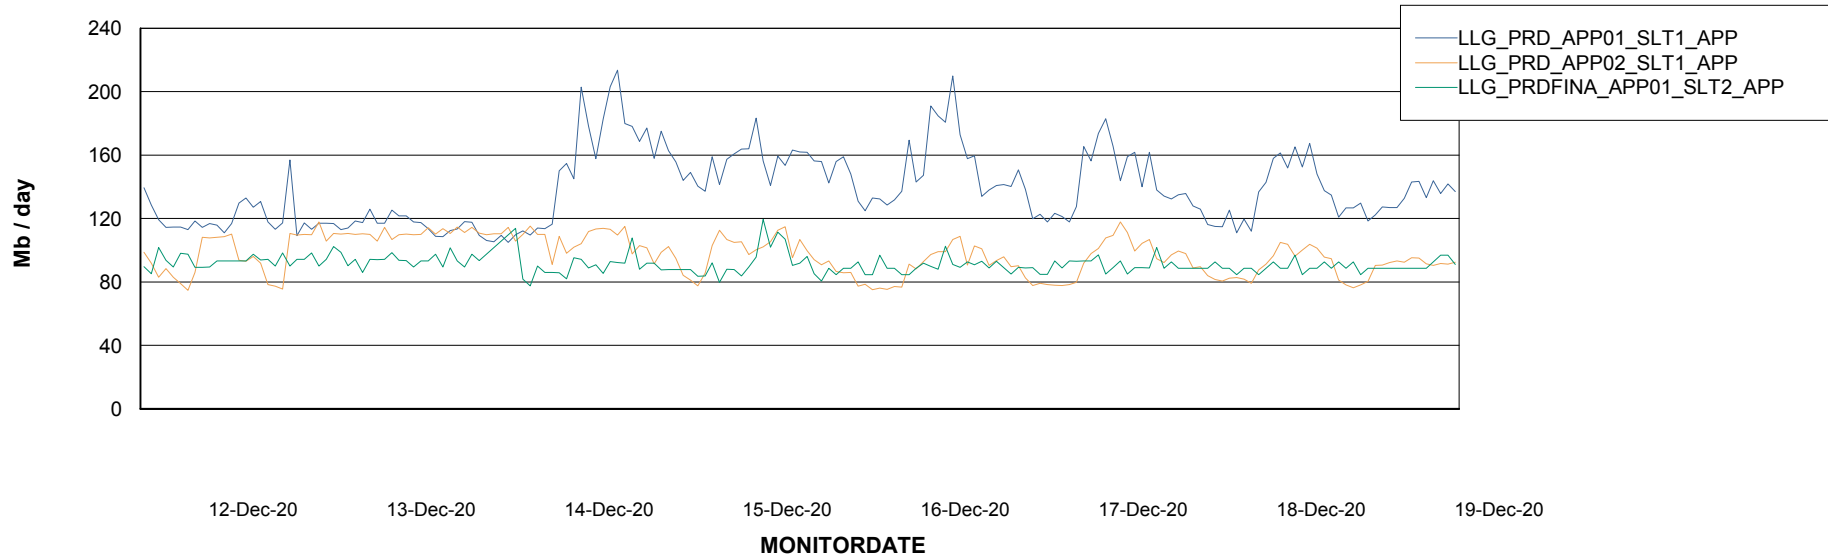

ABSSolute Application Server Services

Avg memory used per ABS Server Service