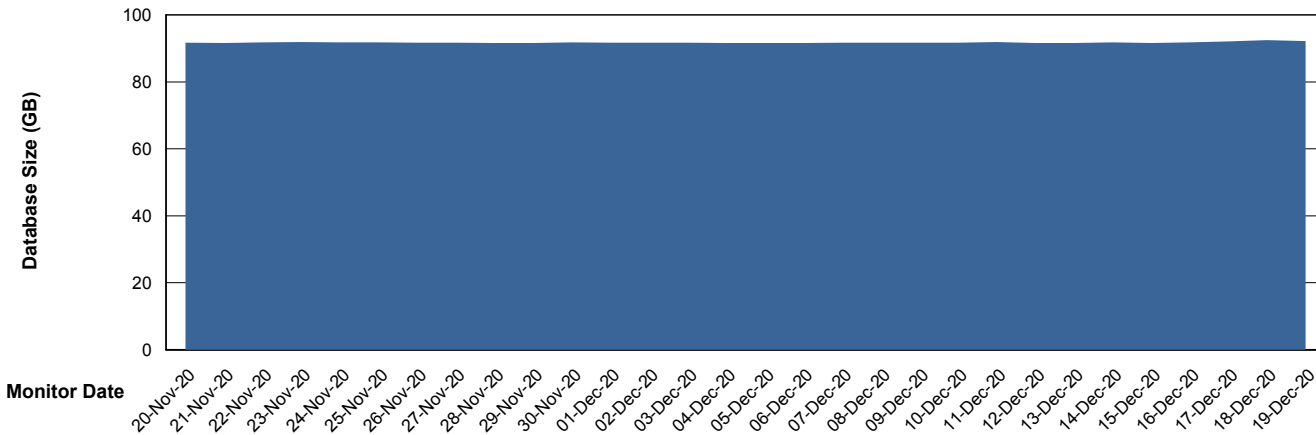

Database Performance LLGDB_Production

DB Processes Max 300
DB Sessions Max 480

Weekly SLA Customer Report

Customer LLG_Production
Database ID 53

Database Performance LLGDB_Standby

DB Processes Max 300
DB Sessions Max 480

Weekly SLA Customer Report

Customer LLG_Production
Database ID 53

DATABASE SIZE LLGDB_BI02

Database growth over last month

DATABASE SIZE LLGDB_Production

Database growth over last month

Weekly SLA Customer Report