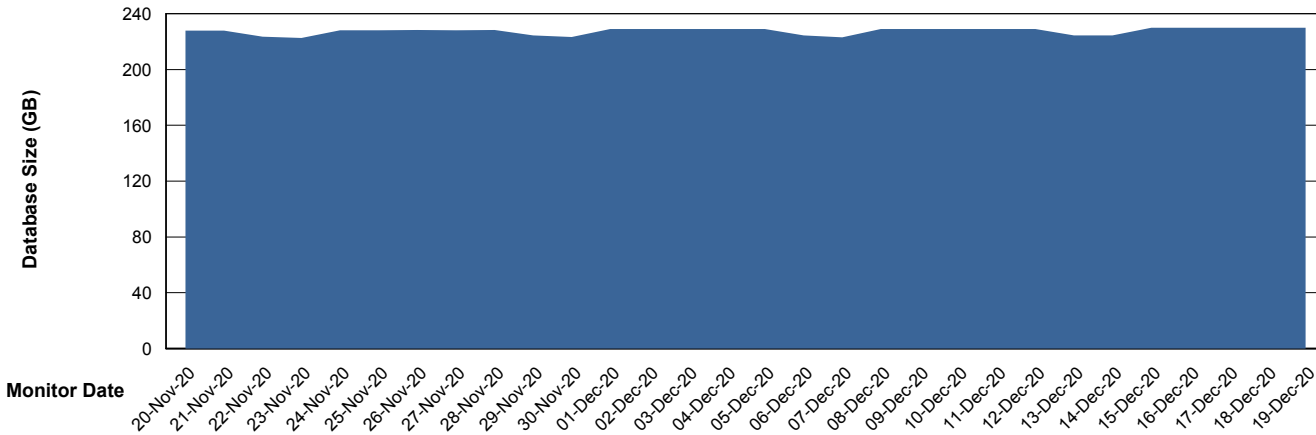

Weekly SLA Customer Report

Customer LLG_Production
Database ID 53

DATABASE SIZE LLGDB_BI02

Database growth over last month

DATABASE SIZE LLGDB_Production

Database growth over last month

Weekly SLA Customer Report