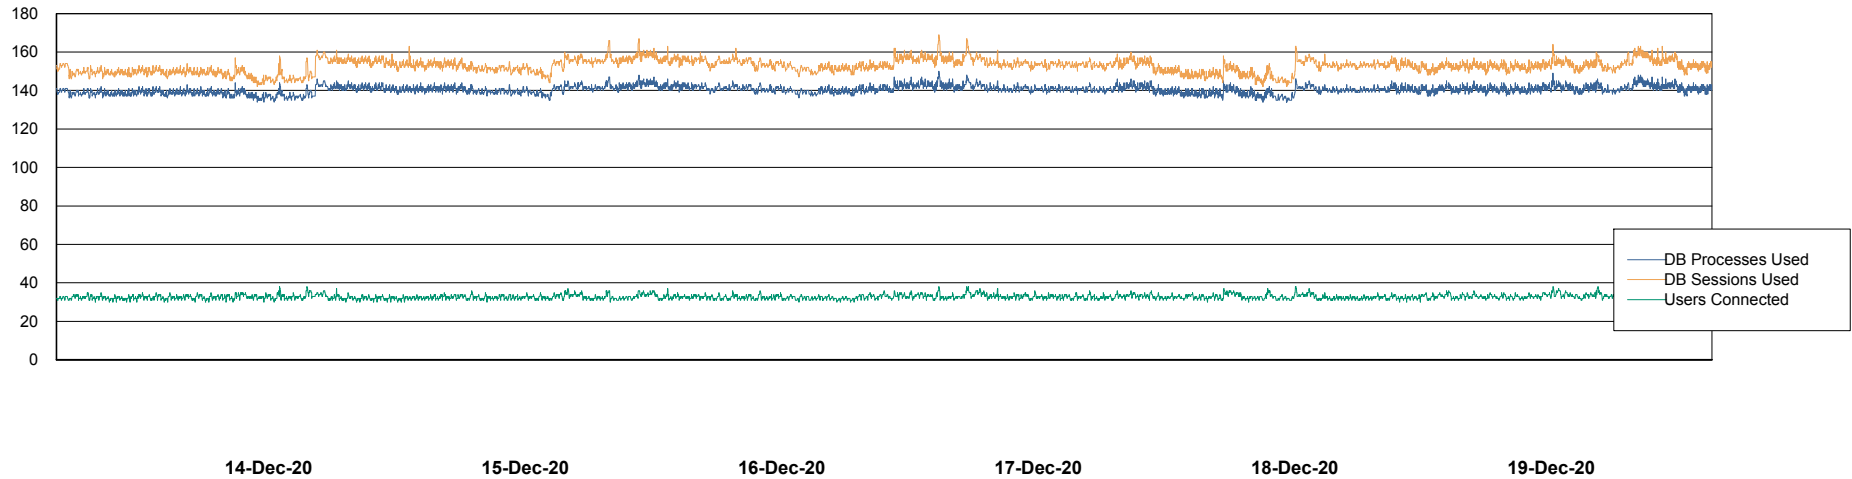

Weekly SLA Customer Report

Customer LLG_Production
Database ID 53

Database Performance LLGDB_BI02

DB Processes Max 1,000
DB Sessions Max 1,536

Weekly SLA Customer Report

Customer LLG_Production
Database ID 53