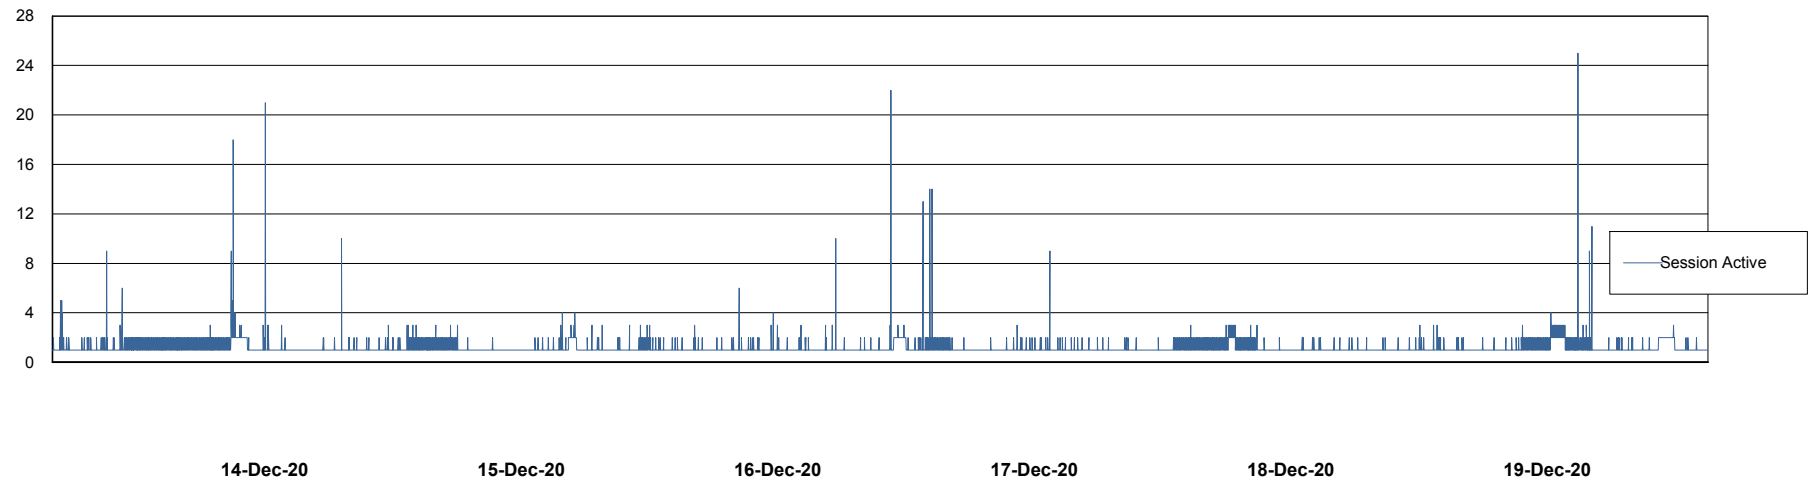

Database Performance LLGDB_Production

DB Processes Max 300
DB Sessions Max 480

Weekly SLA Customer Report

Customer LLG_Production
Database ID 53

Database Performance LLGDB_Standby

DB Processes Max 300
DB Sessions Max 480