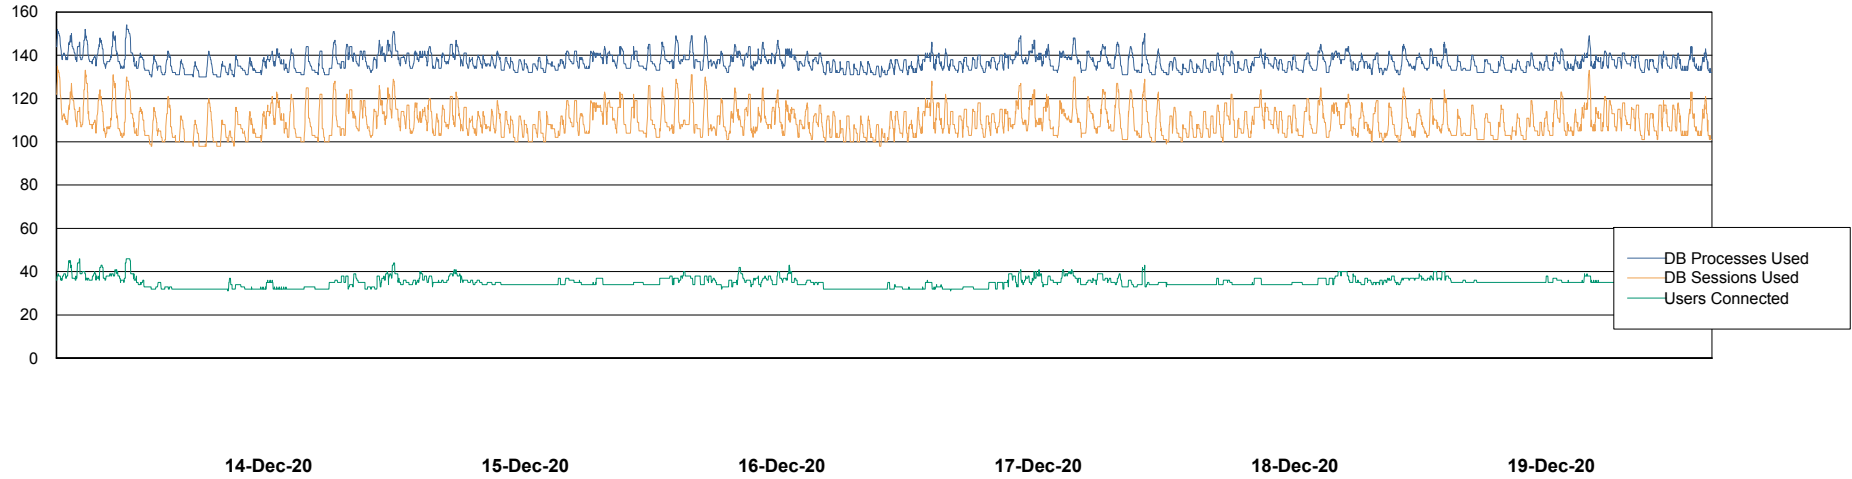

Database Performance LLGDB_Production

DB Processes Max 300
DB Sessions Max 480