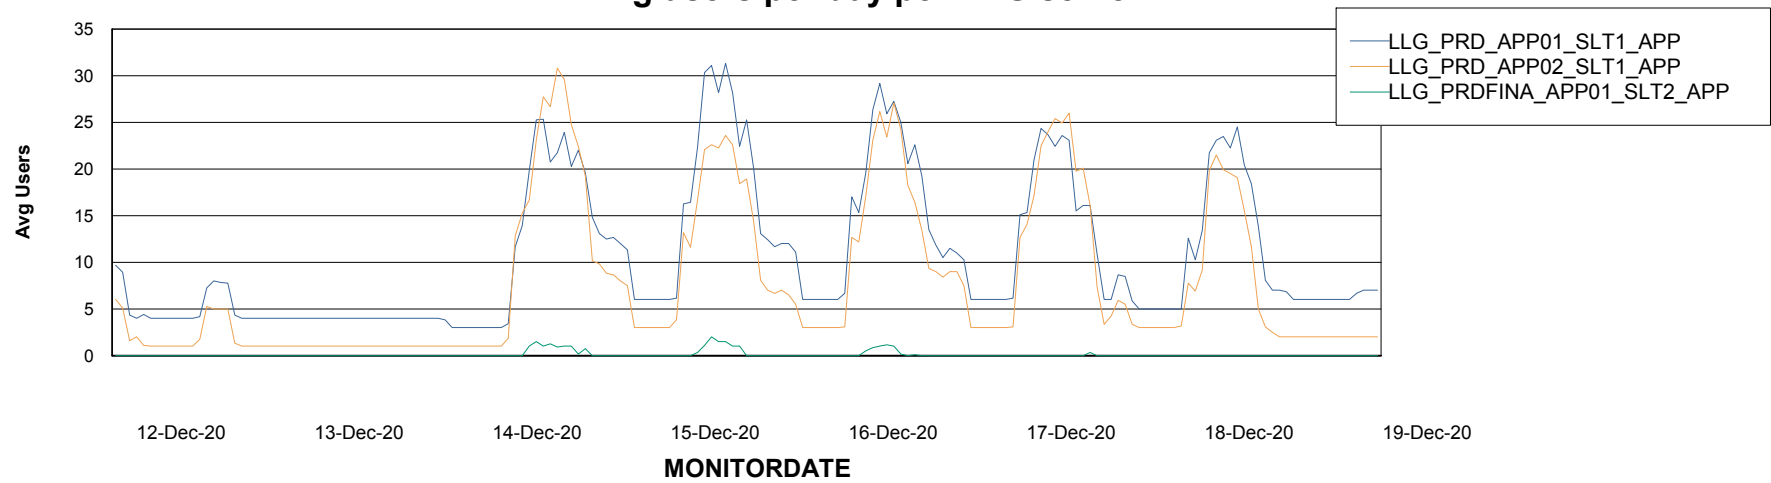

Avg users per day per ABS server