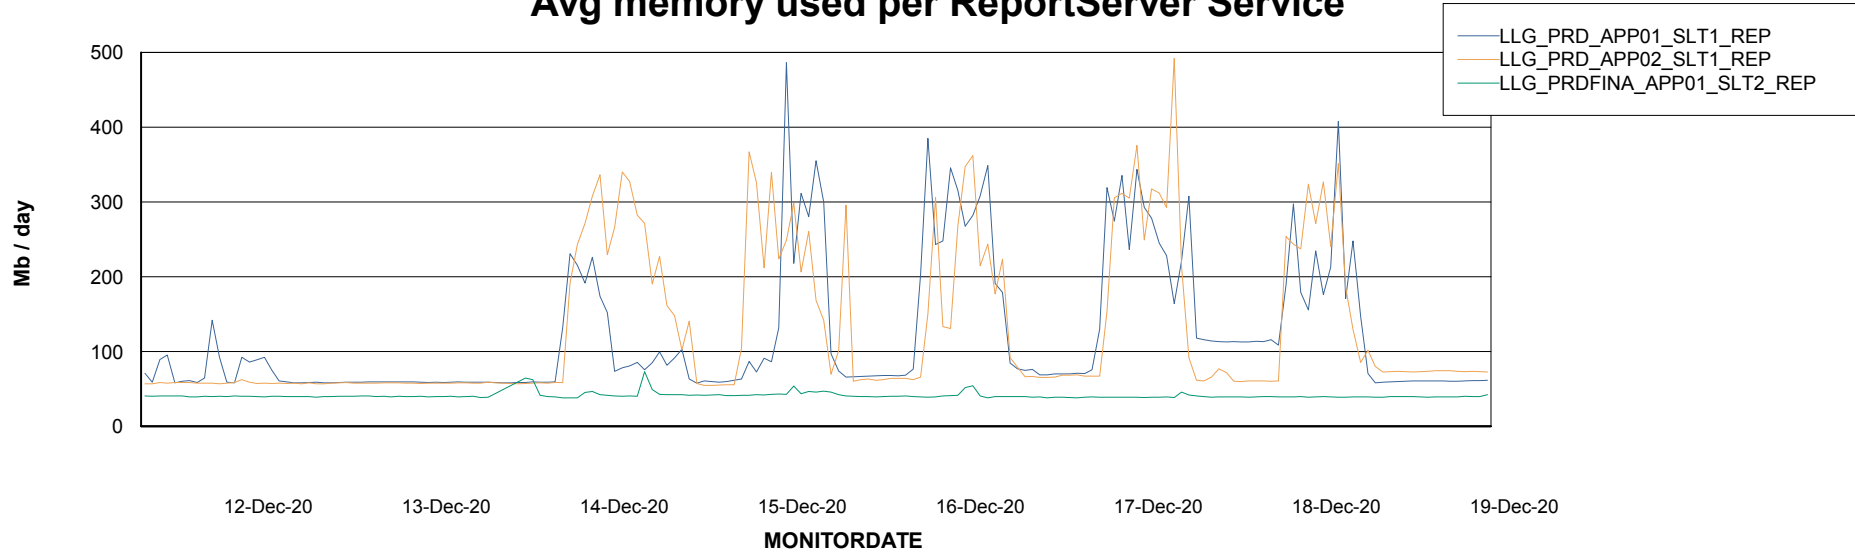

ABSSolute Application Server Services

Avg memory used per ReportServer Service