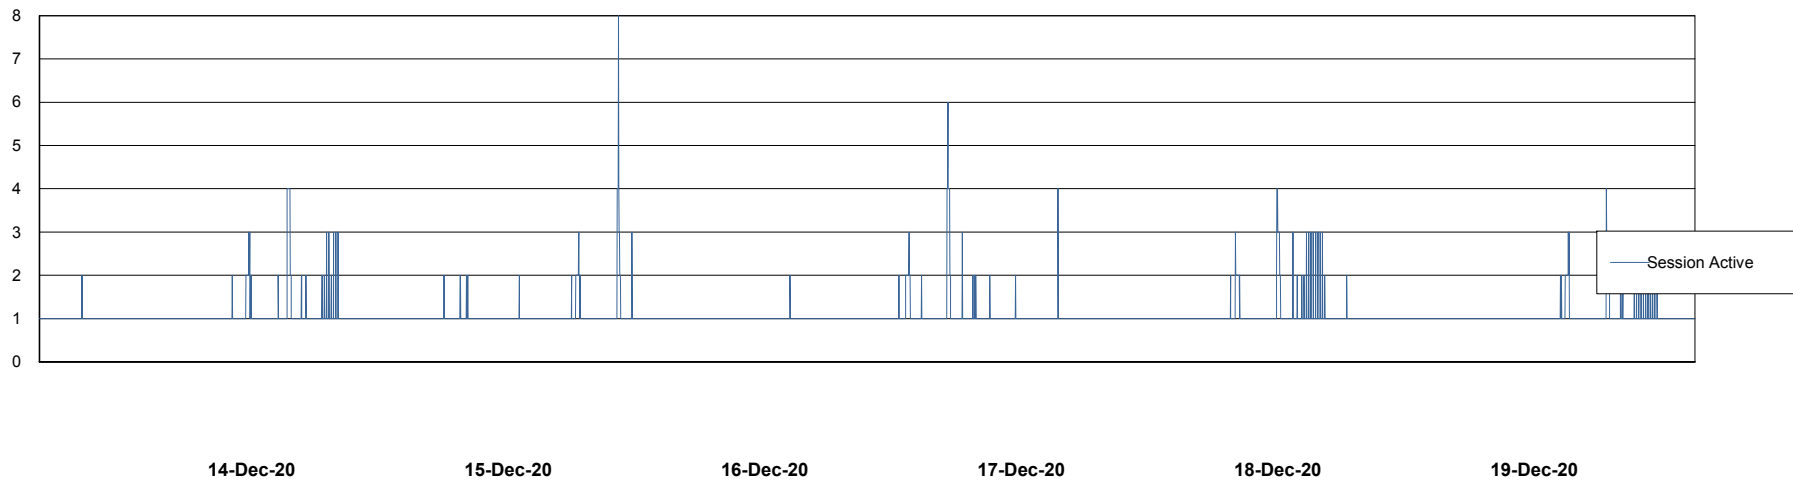

Harddisk Usage ELJ_PRD_SVABSSNDIPDB02

	Free disk space on / (%)	Total disk space on / (Gb)	Used disk space on / (Gb)	Free disk space on /home (%)	Free disk space on /u01 (%)	Total disk space on /u01 (Gb)	Used disk space on /u01 (Gb)
19-Dec-20	81	160	30	81	81	600	115
18-Dec-20	81	160	30	81	81	600	115
17-Dec-20	81	160	30	81	81	600	115
16-Dec-20	81	160	30	81	81	600	115
15-Dec-20	81	160	30	81	81	600	115
14-Dec-20	81	160	30	81	81	600	115
13-Dec-20	81	160	30	81	81	600	115

Weekly SLA Customer Report

Customer ELJ Production
Database ID 72

Database Performance ELJDB_PRD_BI

DB Processes Max 1,000
DB Sessions Max 1,524

Weekly SLA Customer Report

Customer ELJ Production
Database ID 72