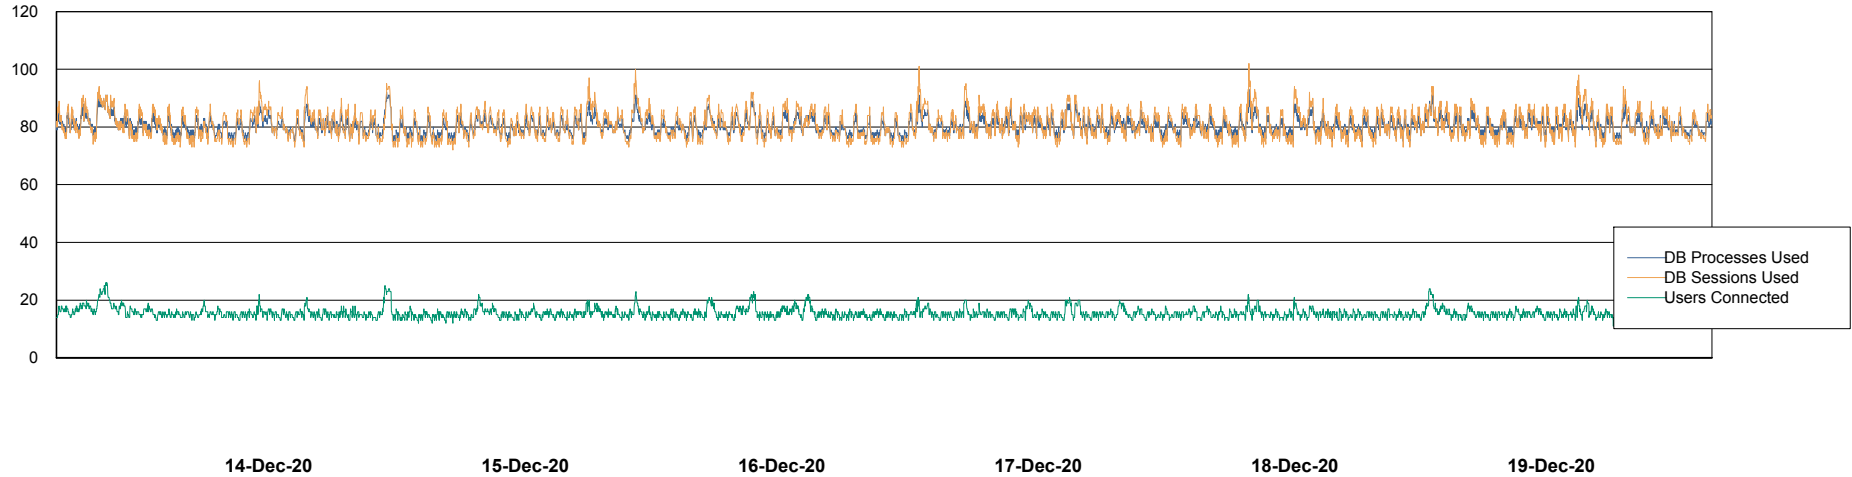

Database Performance ELJDB_PRD_BI

DB Processes Max 1,000
DB Sessions Max 1,524