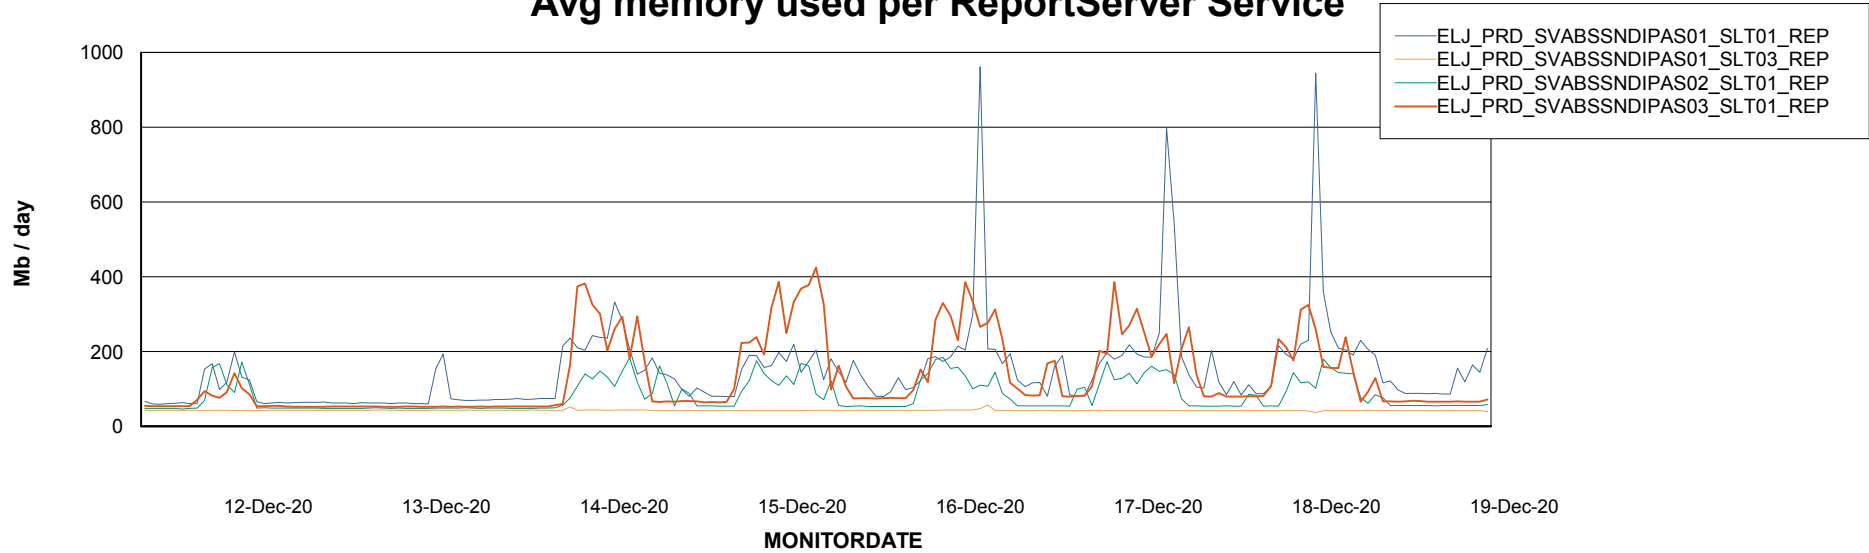

ABSSolute Application ReportServer Services

Avg memory used per ReportServer Service