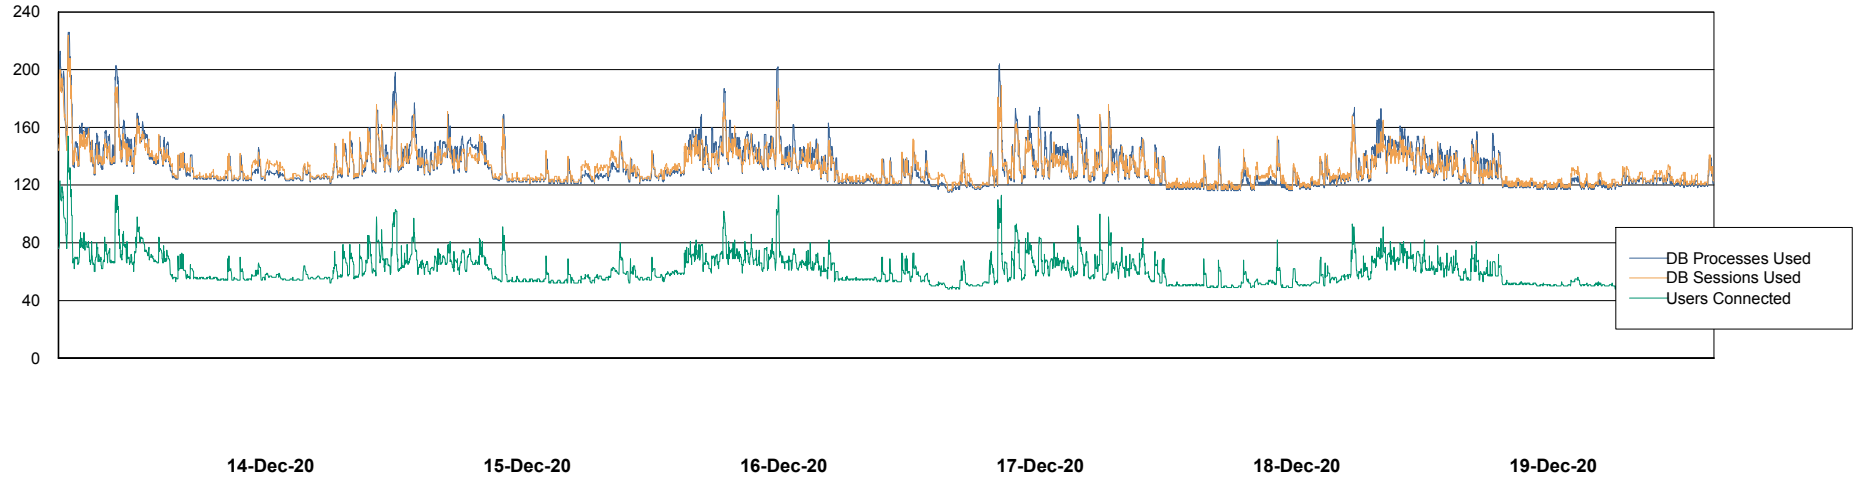

Database Performance ELJDB_Production

DB Processes Max 600
DB Sessions Max 924