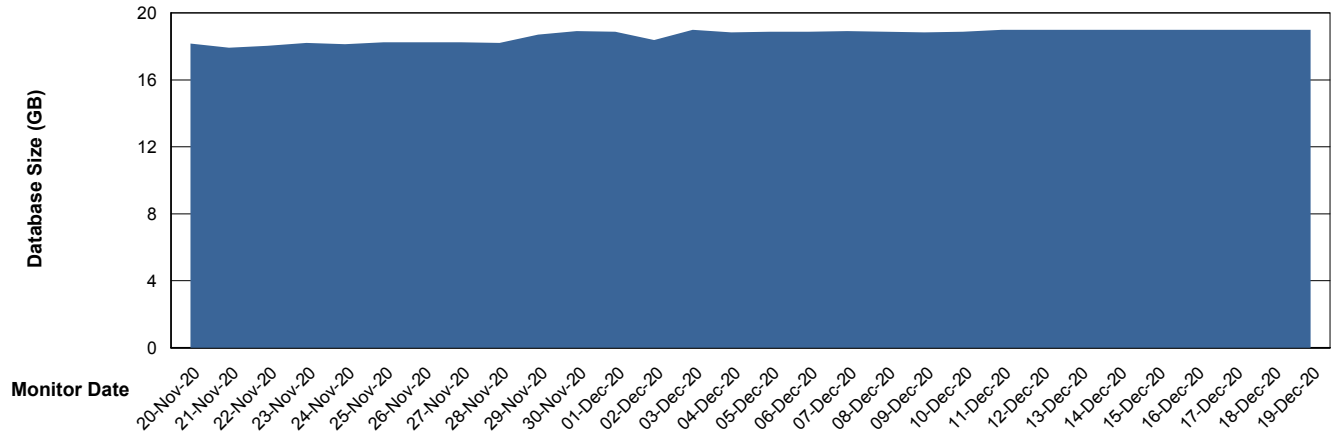

Weekly SLA Customer Report

Customer ELJ Production
Database ID 72

Database Performance ELJDB_PRD_BI

DB Processes Max 1,000
DB Sessions Max 1,524

Weekly SLA Customer Report

Customer ELJ Production
Database ID 72

Database Performance ELJDB_Production

DB Processes Max 600
DB Sessions Max 924

Weekly SLA Customer Report

Customer ELJ Production
Database ID 72

Database Performance ELJDB_Standby

DB Processes Max 600
DB Sessions Max 924

Weekly SLA Customer Report

Customer ELJ Production
Database ID 72

DATABASE SIZE ELJDB_PRD_BI

Database growth over last month

DATABASE SIZE ELJDB_Production

Database growth over last month

Weekly SLA Customer Report