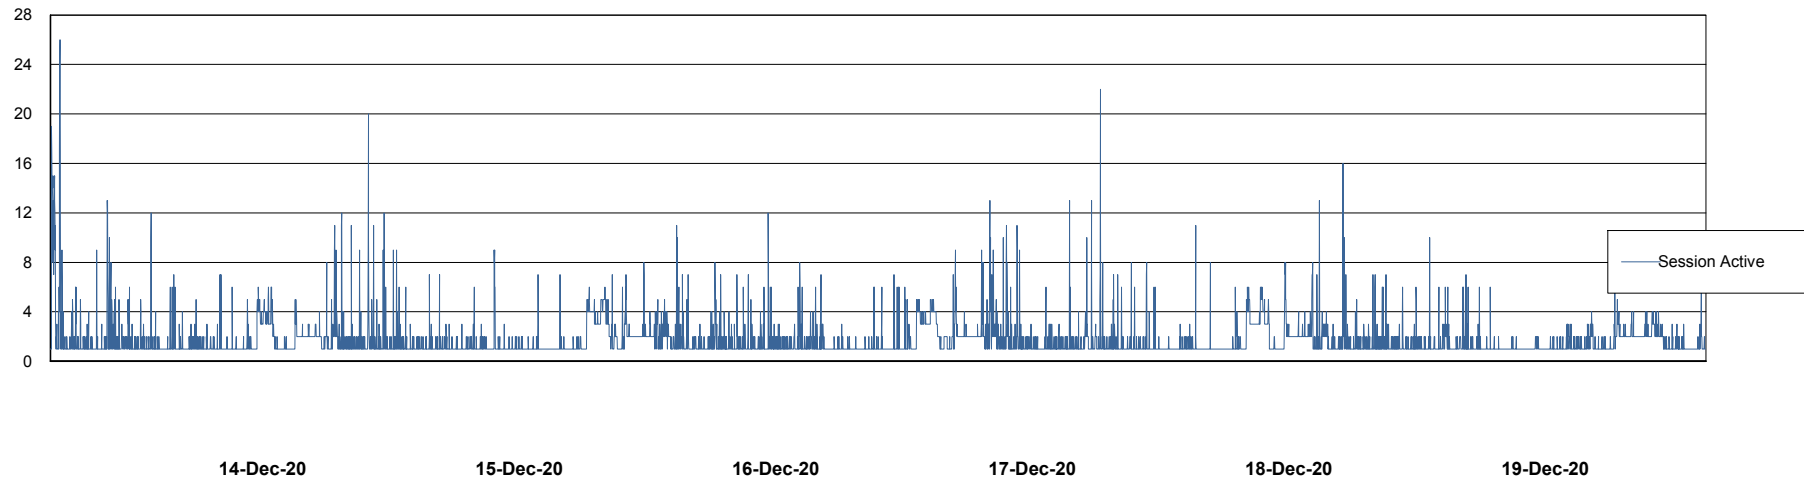

Database Performance ELJDB_Production

DB Processes Max 600
DB Sessions Max 924