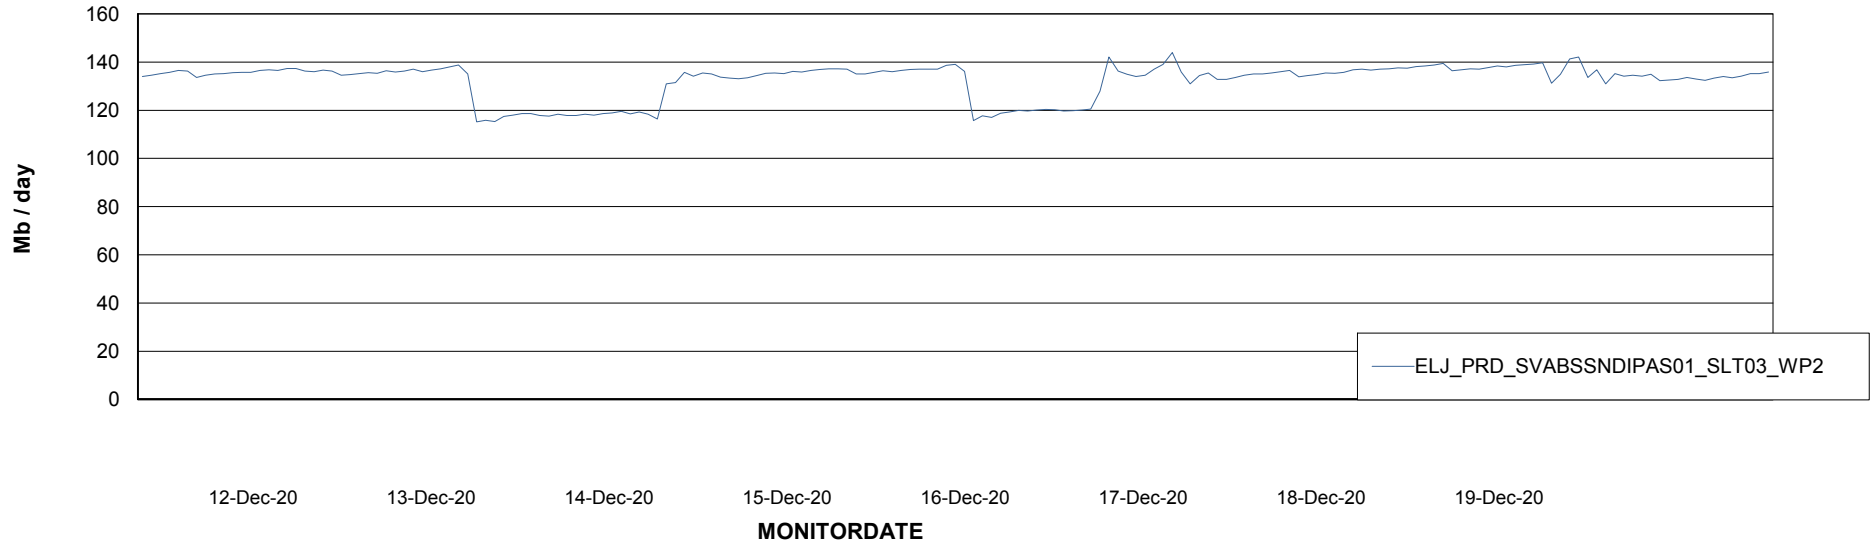

ABSSolute Application ReportServer Services

Avg memory used per ReportServer Service

Weekly SLA Customer Report

Customer ELJ Production
Database ID 72

ABSSolute Web Component Services

Avg memory used per ABS Web component