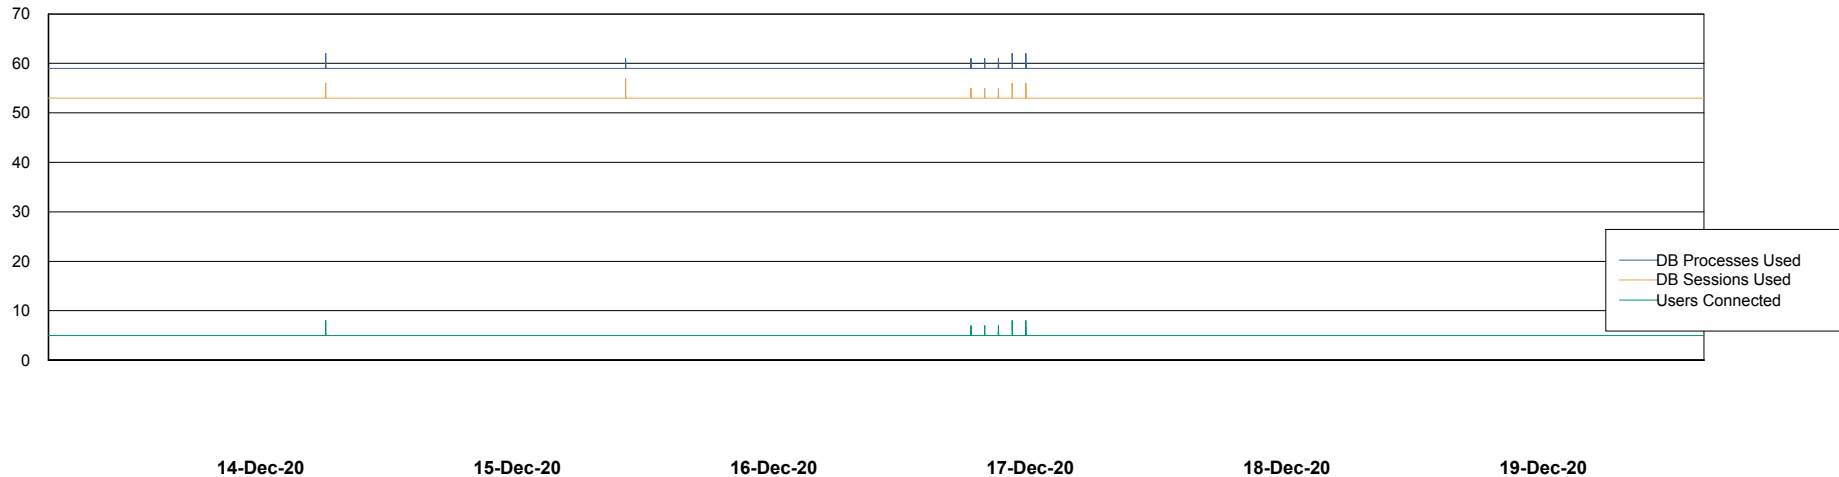

Database Performance ELJDB_Production

DB Processes Max 600
DB Sessions Max 924

Weekly SLA Customer Report

Customer ELJ Production
Database ID 72

Database Performance ELJDB_Standby

DB Processes Max 600
DB Sessions Max 924