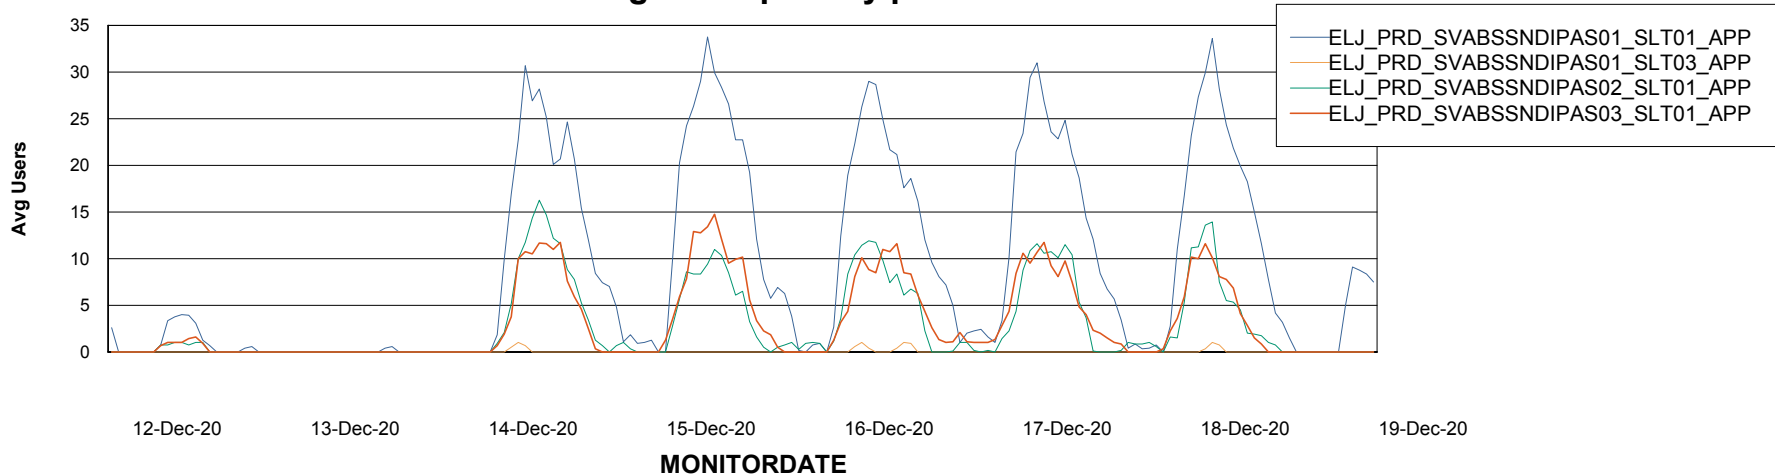

Weekly SLA Customer Report

Customer ELJ Production
Database ID 72

ABSSolute Application Server Services

Avg memory used per ABS Server Service

Avg users per day per ABS server

Weekly SLA Customer Report

Customer ELJ Production
Database ID 72