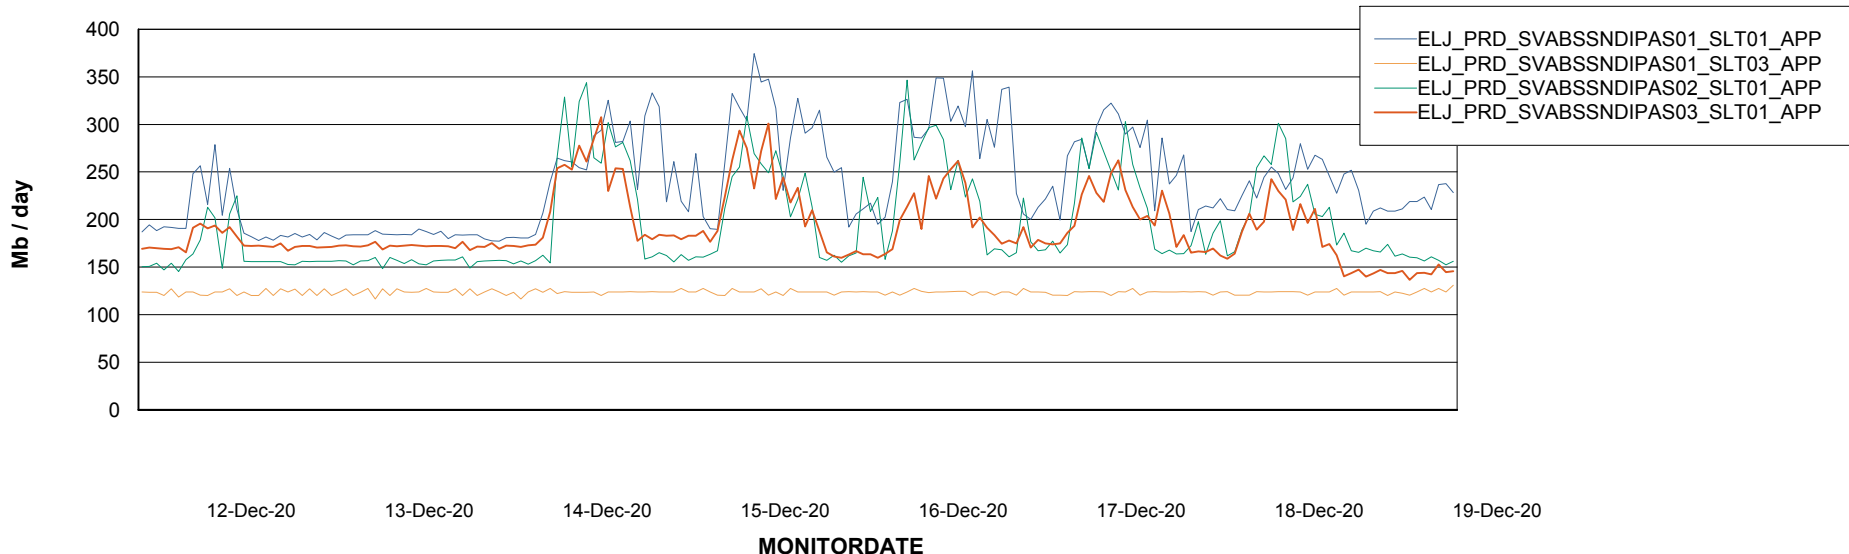

ABSSolute Application Server Services

Avg memory used per ABS Server Service