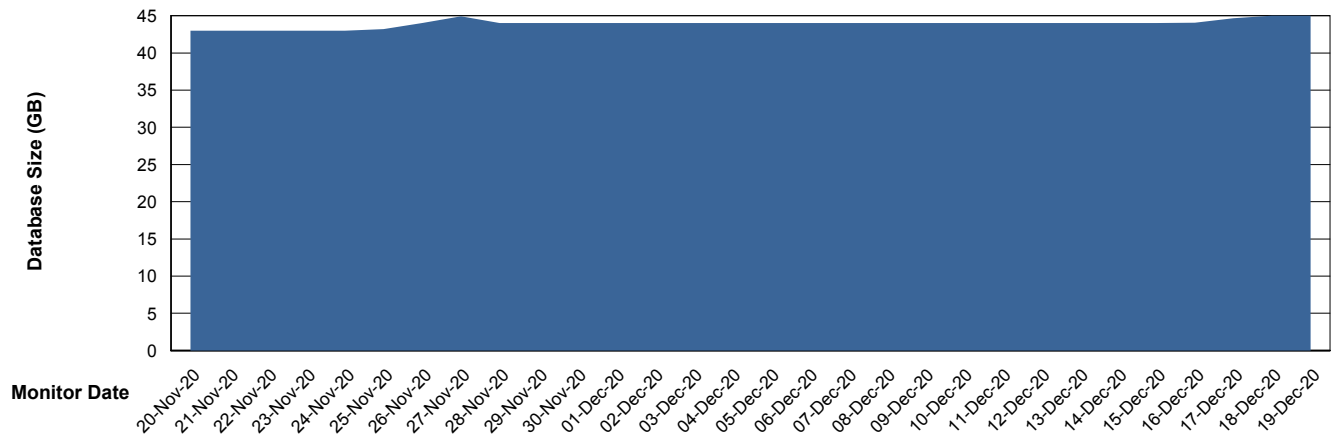

Weekly SLA Customer Report

Customer ELJ Production
Database ID 72

DATABASE SIZE ELJDB_PRD_BI

Database growth over last month

DATABASE SIZE ELJDB_Production

Database growth over last month

Weekly SLA Customer Report