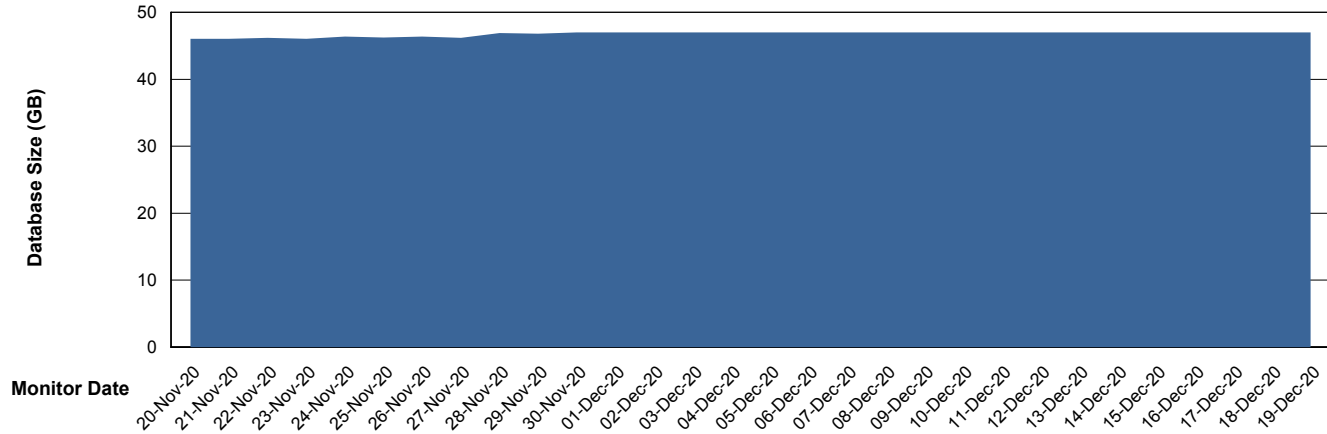

Weekly SLA Customer Report

Customer CIW Production
Database ID 45

Database Performance CIWDB_Production

Weekly SLA Customer Report

Customer CIW Production
Database ID 45

Database Performance CIWDB_Standby

Weekly SLA Customer Report

Customer CIW Production
 Database ID 45

DATABASE SIZE CIWDB_Production

Database growth over last month

Database Tablespace CIWDB_Production

Date	Tablespace Name	Filesize (Gb)	Usedsize (Gb)	Percentage free
19-Dec-20	ABSDATA	48	38	21
	INDX	6	5	17
18-Dec-20	ABSDATA	48	38	21
	INDX	6	5	17
17-Dec-20	ABSDATA	48	38	21
	INDX	6	5	17
16-Dec-20	ABSDATA	48	38	21
	INDX	6	5	17
15-Dec-20	ABSDATA	48	38	21
	INDX	6	5	17
14-Dec-20	ABSDATA	48	38	21
	INDX	6	5	17
13-Dec-20	ABSDATA	48	38	21
	INDX	6	5	17