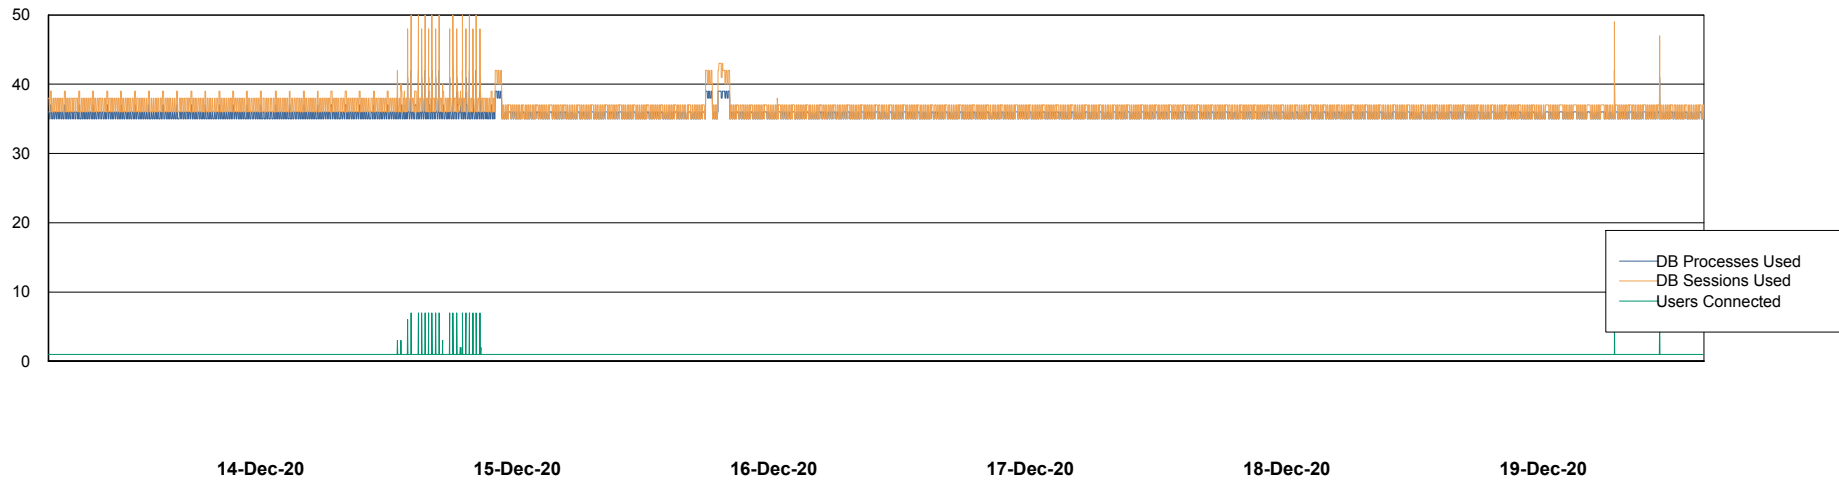

Weekly SLA Customer Report

Customer CIW Production
Database ID 45

Database Performance CIWDB_Production

Weekly SLA Customer Report

Customer CIW Production
Database ID 45

Database Performance CIWDB_Standby

Weekly SLA Customer Report

Customer CIW Production
 Database ID 45

DATABASE SIZE CIWDB_Production

Database growth over last month

Database Tablespace CIWDB_Production

Date	Tablespace Name	Filesize (Gb)	Usedsize (Gb)	Percentage free
19-Dec-20	ABSDATA	48	38	21
	INDX	6	5	17
18-Dec-20	ABSDATA	48	38	21
	INDX	6	5	17
17-Dec-20	ABSDATA	48	38	21
	INDX	6	5	17
16-Dec-20	ABSDATA	48	38	21
	INDX	6	5	17
15-Dec-20	ABSDATA	48	38	21
	INDX	6	5	17
14-Dec-20	ABSDATA	48	38	21
	INDX	6	5	17
13-Dec-20	ABSDATA	48	38	21
	INDX	6	5	17