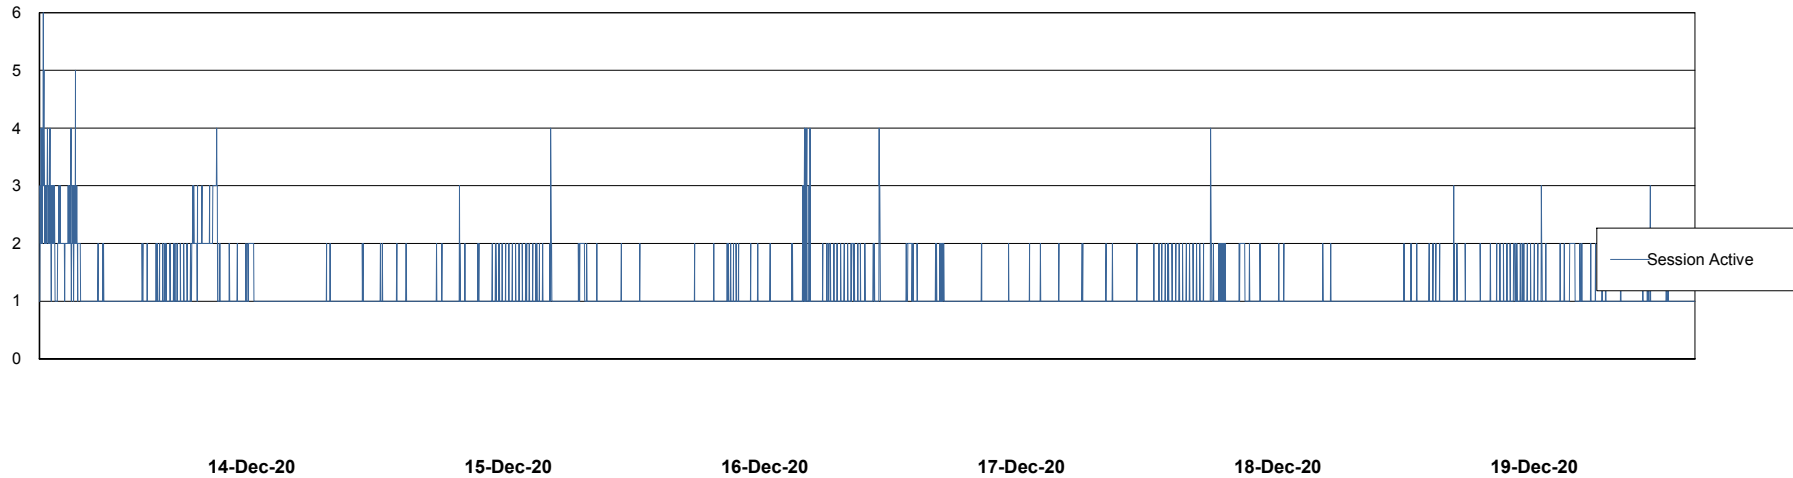

Harddisk Usage CIW_PRD_ORACLE2

	Free disk space on c: (%)	Total disk space on c: (Gb)	Free disk space on d: (%)	Total disk space on d: (Gb)	Free disk space on e: (%)	Total disk space on e: (Gb)
19-Dec-20	92	701	66	700	100	830
18-Dec-20	92	701	65	700	100	830
17-Dec-20	92	701	65	700	100	830
16-Dec-20	92	701	66	700	100	830
15-Dec-20	92	701	66	700	100	830
14-Dec-20	92	701	66	700	100	830
13-Dec-20	92	701	66	700	100	830

Weekly SLA Customer Report

Customer CIW Production
Database ID 45

Database Performance CIWDB_Production

Weekly SLA Customer Report

Customer CIW Production
Database ID 45

Database Performance CIWDB_Standby

Weekly SLA Customer Report