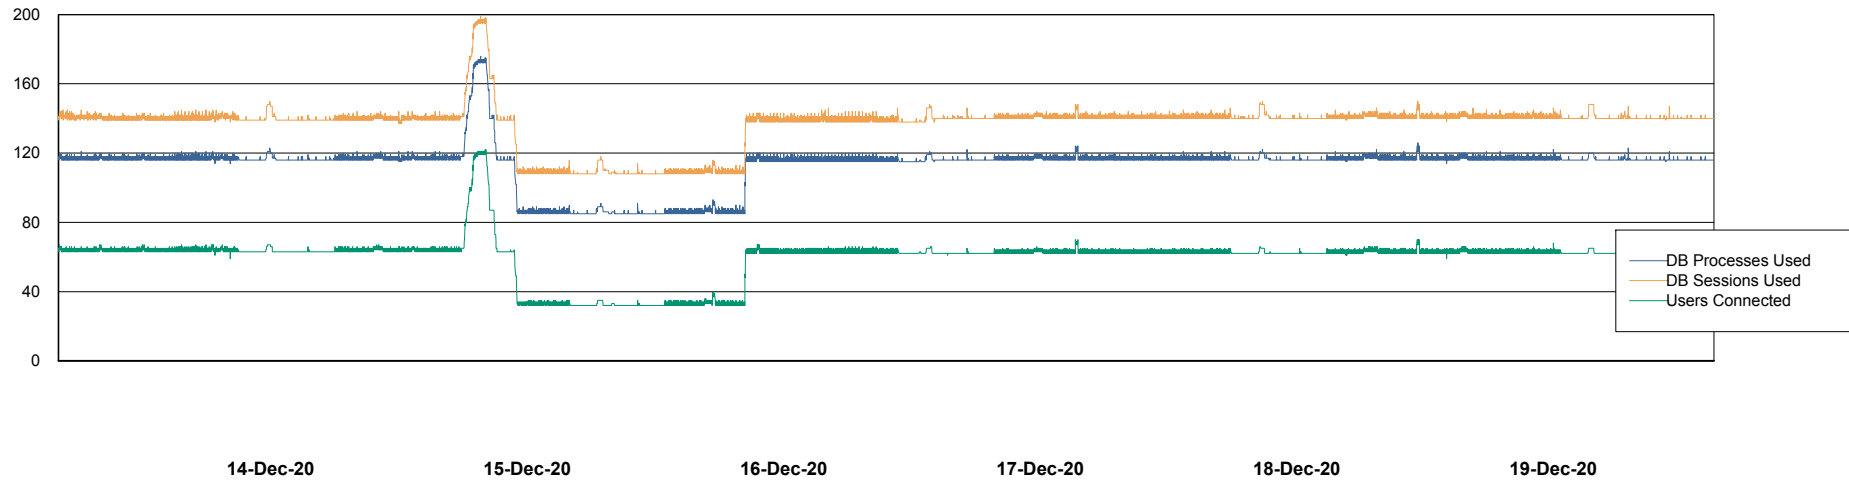

Harddisk Usage CIW_PRD_ORACLE2

	Free disk space on c: (%)	Total disk space on c: (Gb)	Free disk space on d: (%)	Total disk space on d: (Gb)	Free disk space on e: (%)	Total disk space on e: (Gb)
19-Dec-20	92	701	66	700	100	830
18-Dec-20	92	701	65	700	100	830
17-Dec-20	92	701	65	700	100	830
16-Dec-20	92	701	66	700	100	830
15-Dec-20	92	701	66	700	100	830
14-Dec-20	92	701	66	700	100	830
13-Dec-20	92	701	66	700	100	830

Weekly SLA Customer Report

Customer CIW Production
Database ID 45

Database Performance CIWDB_Production

Weekly SLA Customer Report

Customer CIW Production
Database ID 45

Database Performance CIWDB_Standby

Weekly SLA Customer Report